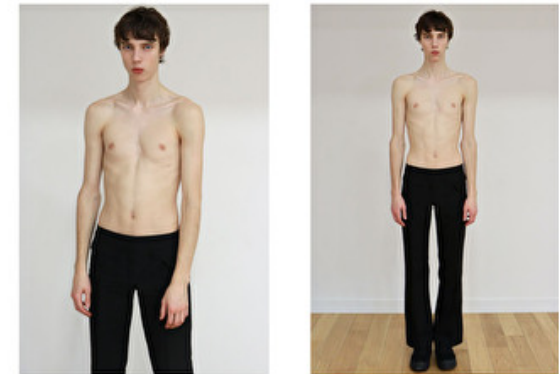

Select

MODEL MANAGEMENT