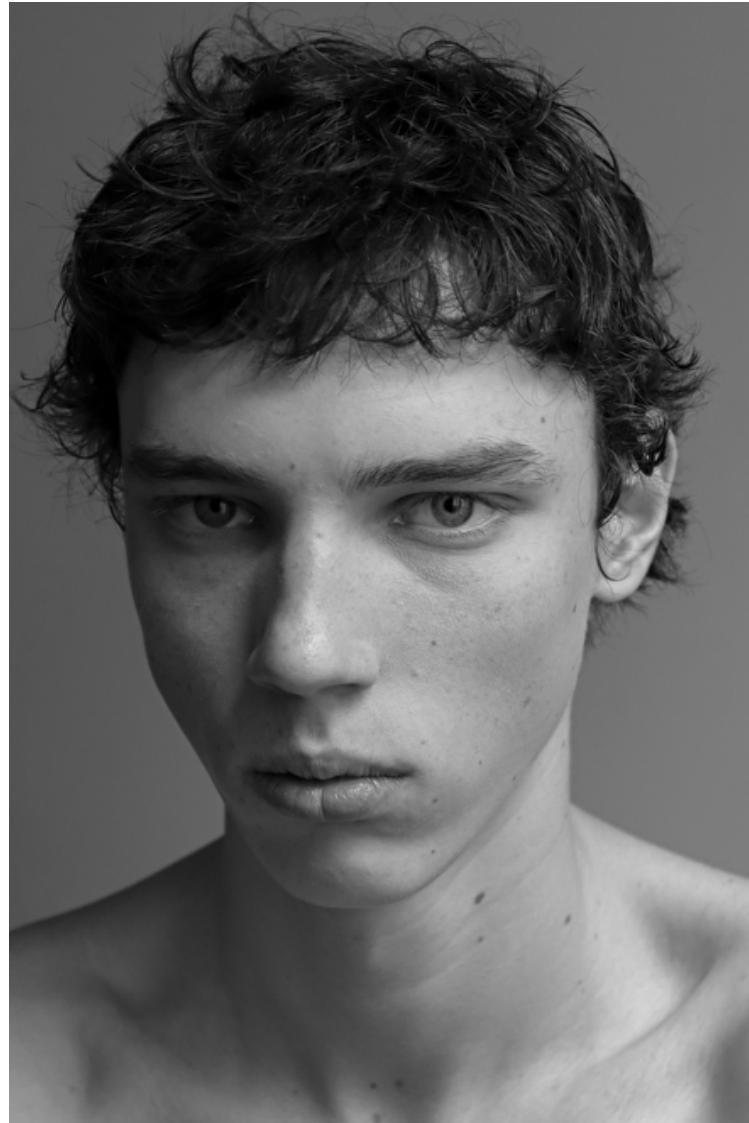

Height 187cm / 6' 1.5"

Chest 91cm / 36"

Waist 70cm / 27.5"

Hips 90cm / 35.5"

Shoes EU/US/UK 43 / 10.5 / 9

Eyes Blue

Hair Brown

Suit size 46cm / 36"