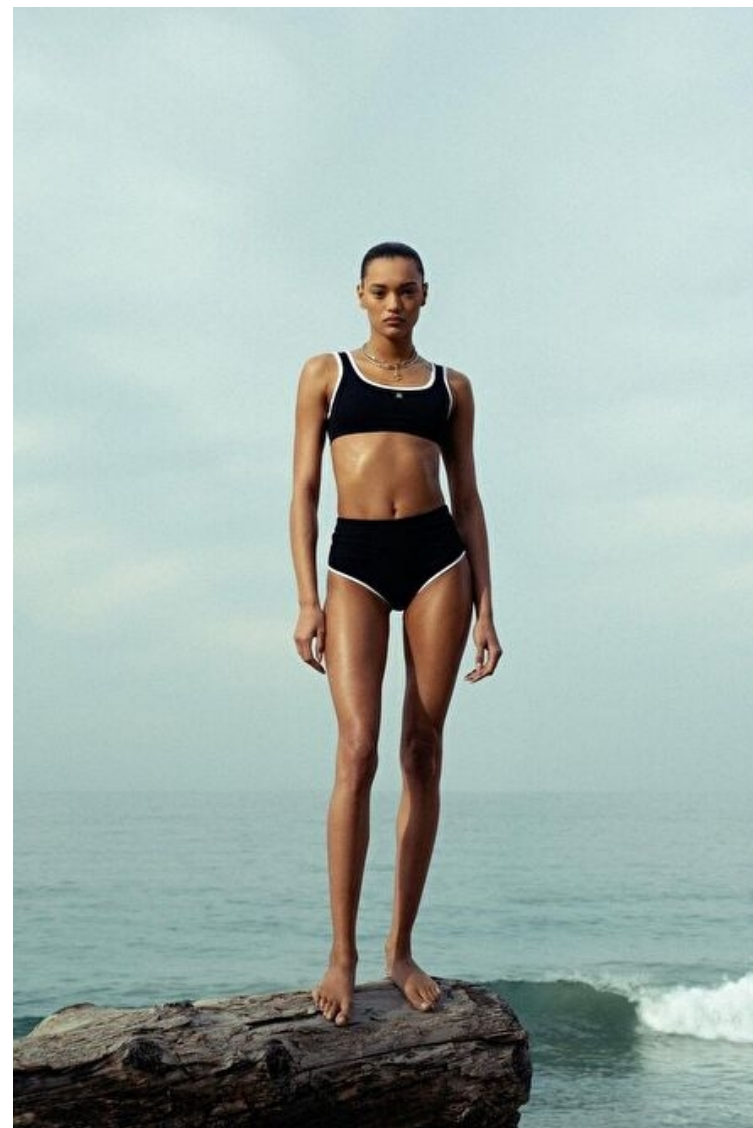

Bust 81cm / 32"

Waist 59cm / 23"

Hips 89cm / 35"

Shoes EU/US/UK 41.5 / 10 / 8

Eyes Brown

Hair Brown

Location New York

Select