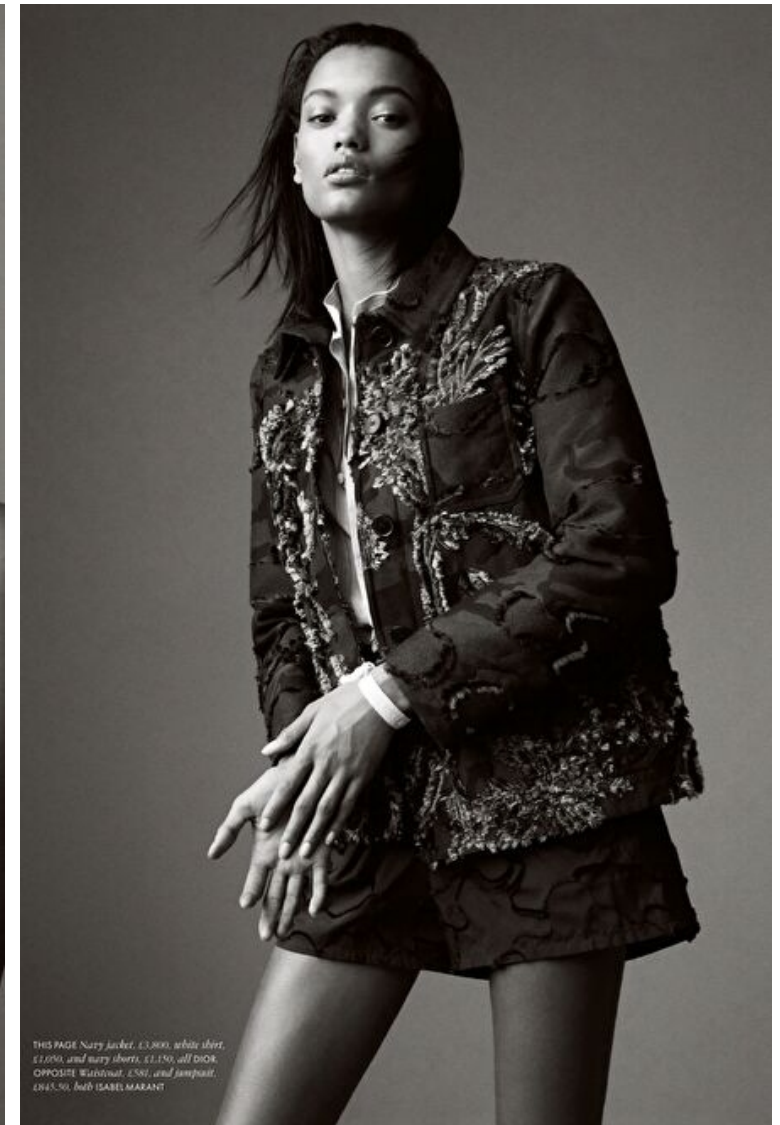

Height 178cm / 5' 10.0"

Bust 81cm / 32"

Waist 59cm / 23"

Hips 89cm / 35"

Shoes EU/US/UK 41.5 / 10 / 8

Eyes Brown

Hair Brown

Location New York