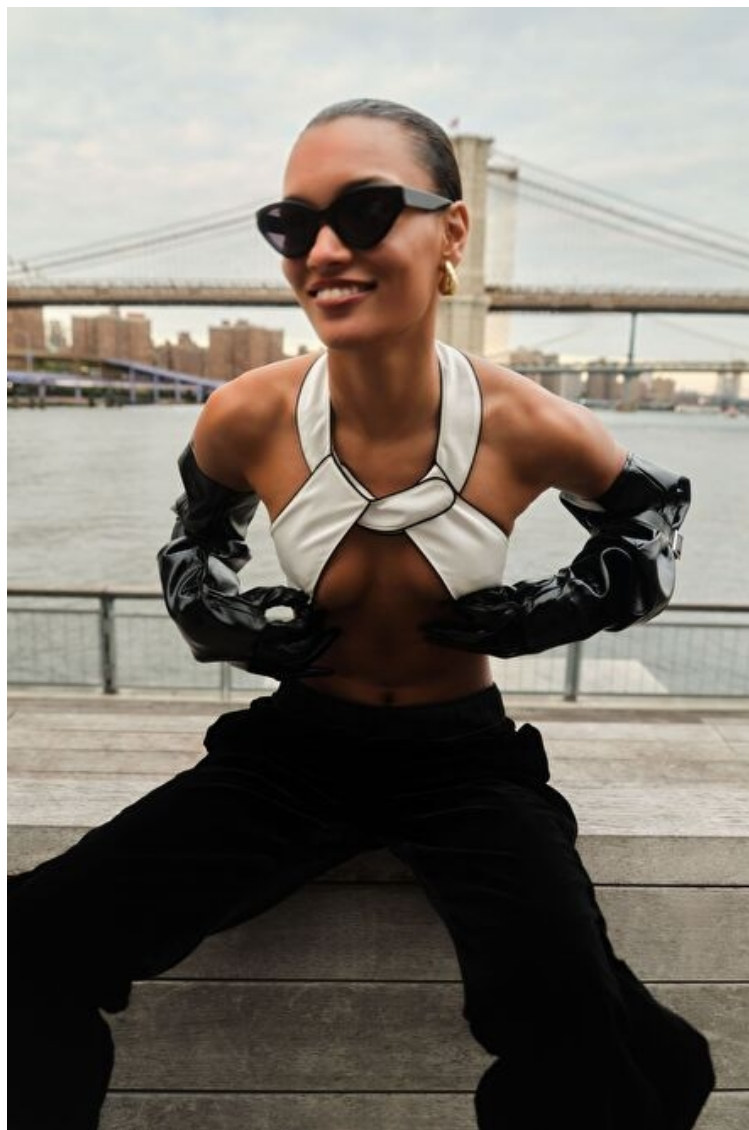

Bust 81cm / 32"

Waist 59cm / 23"

Hips 89cm / 35"

Shoes EU/US/UK 41.5 / 10 / 8

Eyes Brown

Hair Brown

Location New York

Select