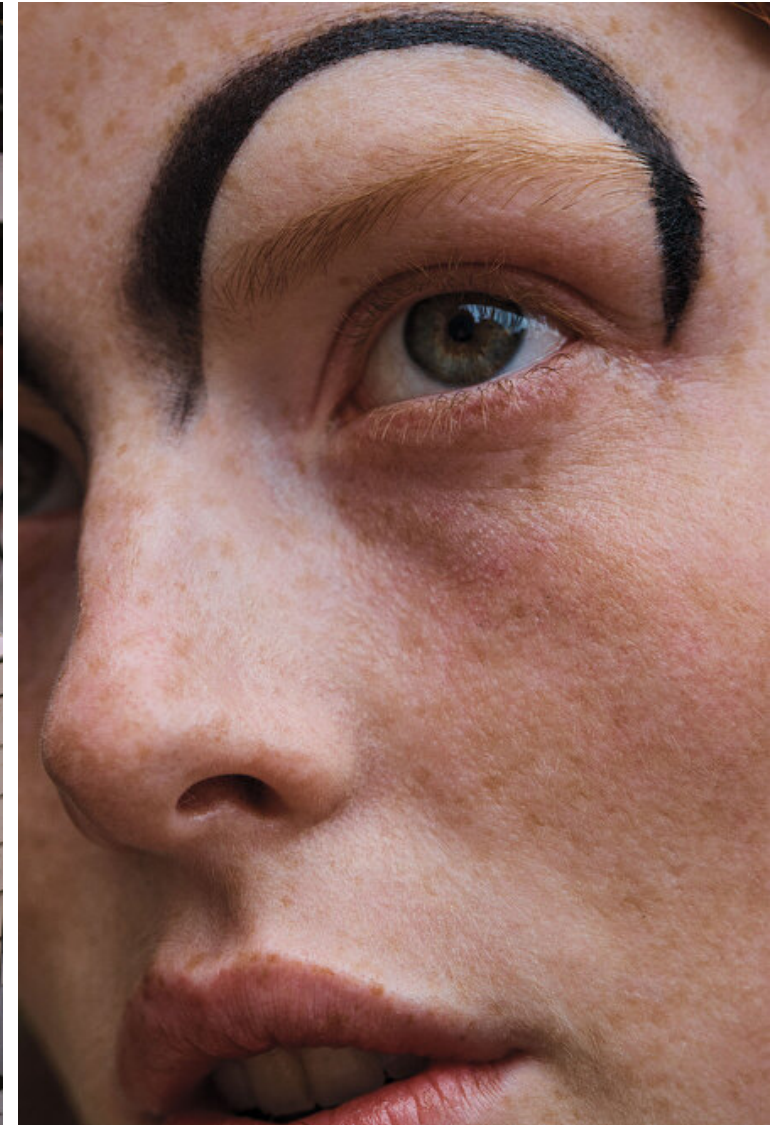

Select

MODEL MANAGEMENT

182 Rue de Rivoli, Paris, 75001, Ile-de-France, France

Phone: +33 (0) 1 40 20 15 15 Email: info.paris@selectmodel.com Website: <https://selectmodel.com/>

Laura Rudd

Height 180cm / 5' 11.0"

Bust 84cm / 33"

Waist 60cm / 23.5"

Hips 88cm / 34.5"

Shoes EU/US/UK 42 / 10.5 / 9

Eyes Green

Hair Red

Cup A/B

Hair length 3

Location Amsterdam