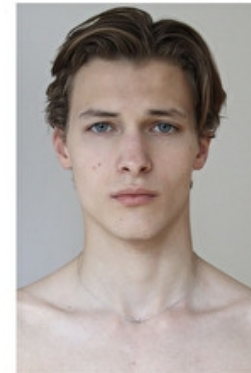

Select

MODEL MANAGEMENT

LAURIDS SEIDEL

HEIGHT 183CM BUST 85CM WAIST 65CM HIPS 85CM EYES BLUE HAIR BLOND

182 RUE DE RIVOLI 75001, PARIS
TEL : +33 (0) 1 40 20 15 15