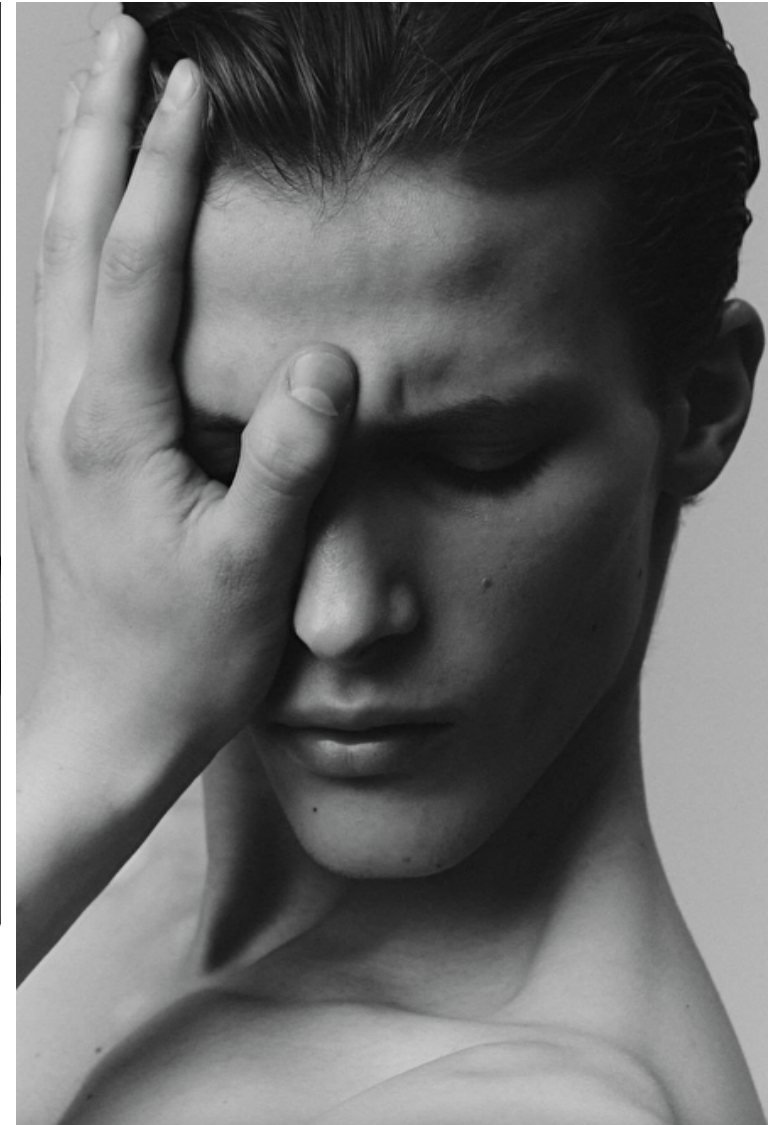

Suit size 48cm / 38"

Location Vienne