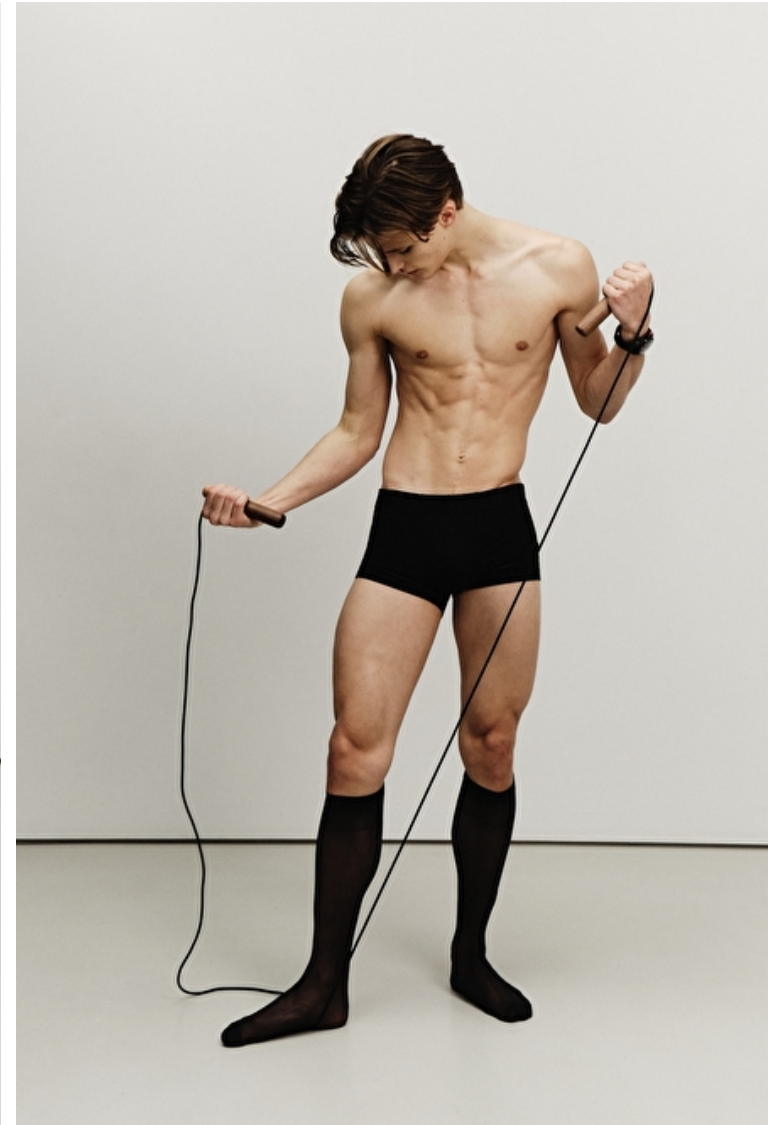

Height 183cm / 6' 0.0"

Chest 88cm / 34.5"

Waist 70cm / 27.5"

Hips 88cm / 34.5"

Shoes EU/US/UK 42 / 9.5 / 8

Eyes Blue

Hair Dark blond

Suit size 48cm / 38"