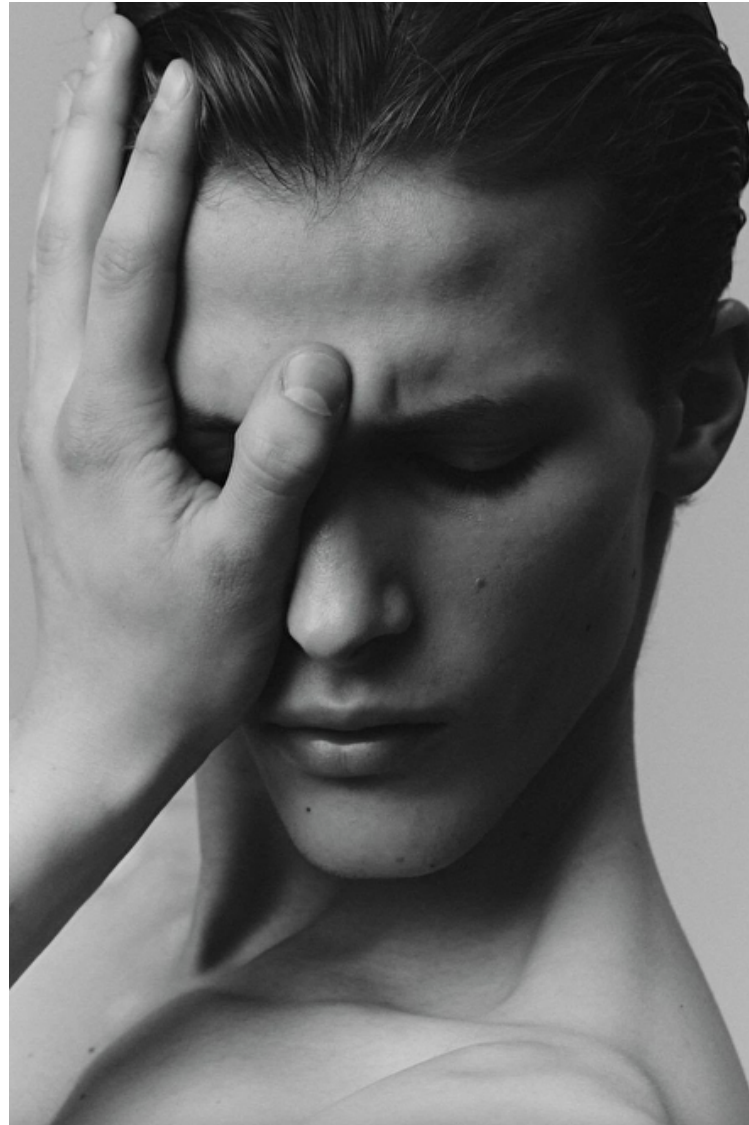

Suit size 48cm / 38"

Location Vienne