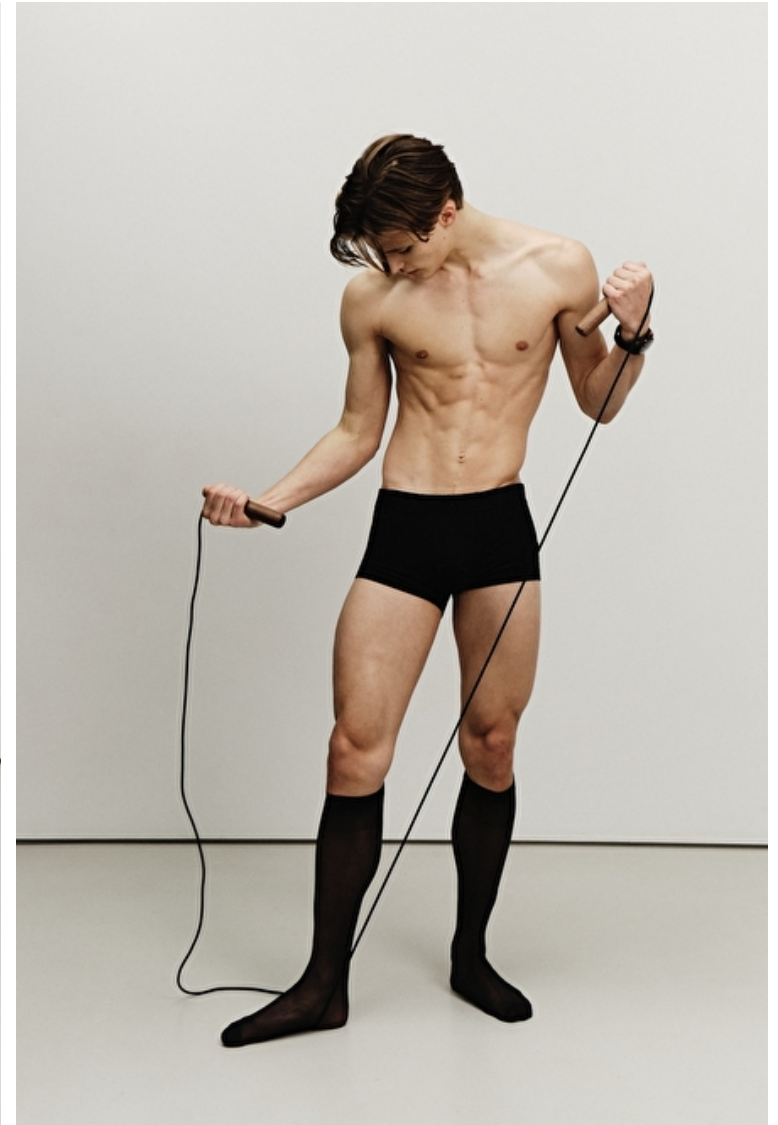

Suit size 48cm / 38"

Location Vienne