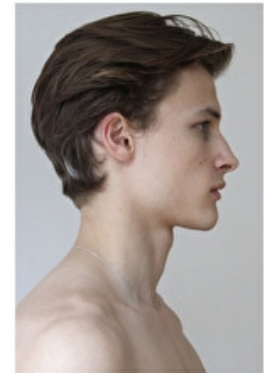

Select

MODEL MANAGEMENT

LAURIDS SEIDEL

HEIGHT 183CM BUST 85CM WAIST 65CM HIPS 85CM EYES BLUE HAIR BLOND

182 RUE DE RIVOLI 75001, PARIS
TEL : +33 (0) 1 40 20 15 15