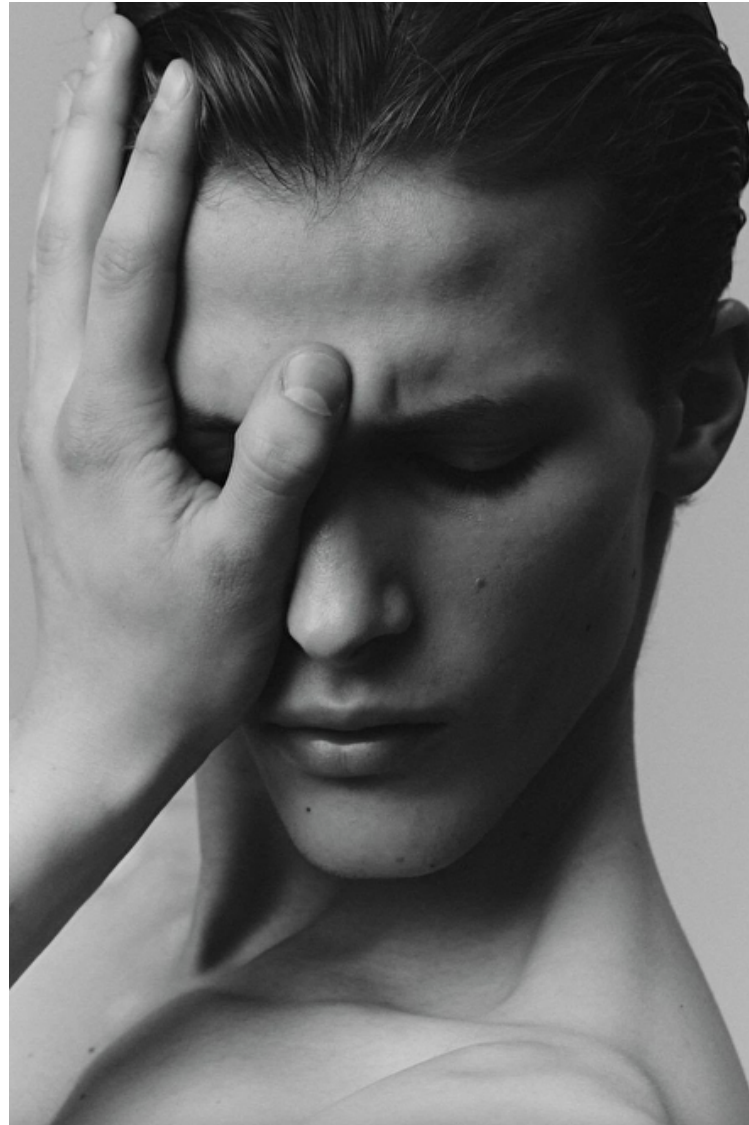

Chest 88cm / 34.5"

Waist 70cm / 27.5"

Hips 88cm / 34.5"

Shoes EU/US/UK 42 / 9.5 / 8

Eyes Blue

Hair Dark blond

Suit size 48cm / 38"

CELINE