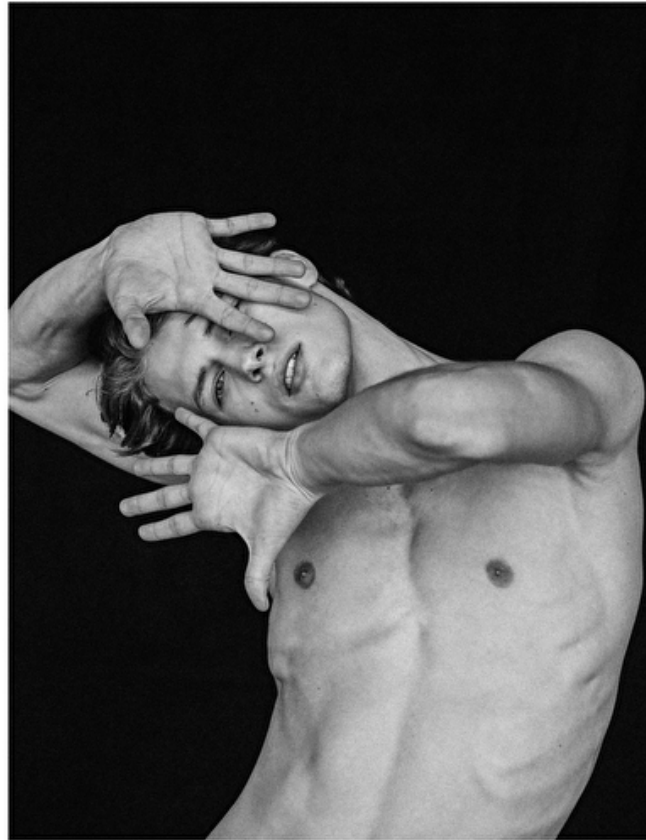

LAURIDS SEIDEL

Height 183cm / 6' 0.0"

Chest 85cm / 33.5"

Waist 65cm / 25.5"

Hips 85cm / 33.5"

Shoes EU/US/UK 42 / 9.5 / 8

Eyes Blue

Hair Dark blond

Suit size 48cm / 38"

Location Vienne