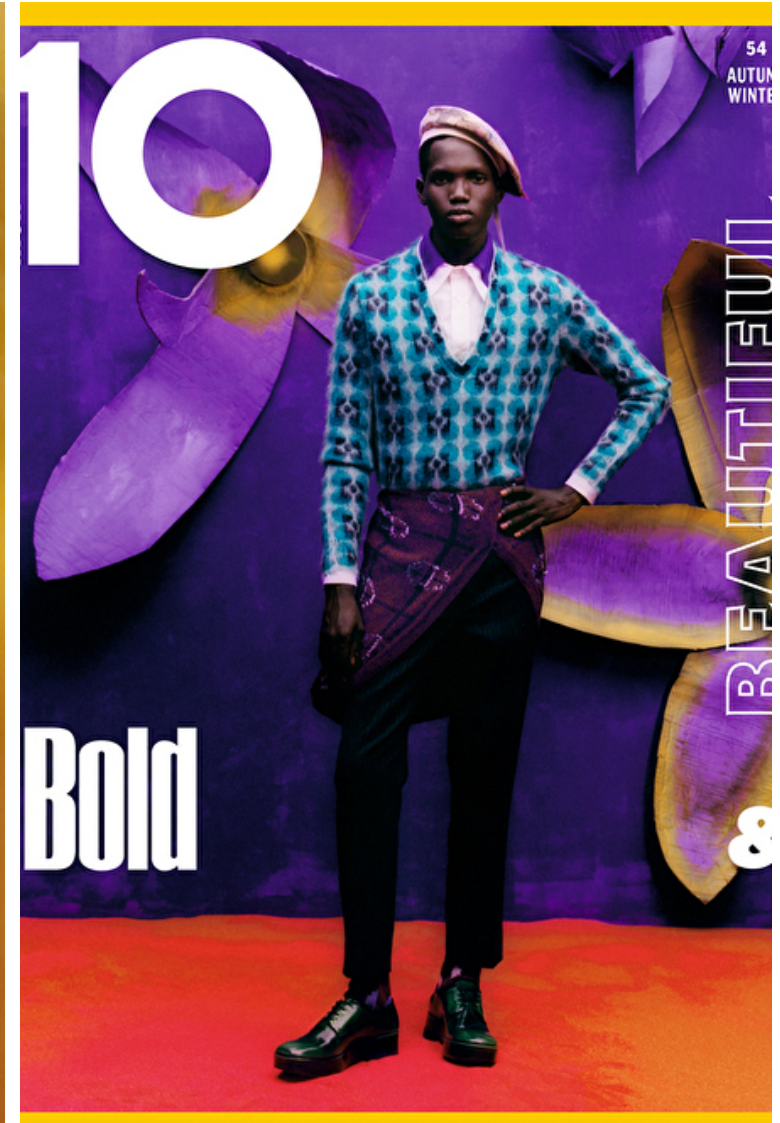

Select

MODEL MANAGEMENT

182 Rue de Rivoli, Paris, 75001, Ile-de-France, France

Phone: +33 (0) 1 40 20 15 15 Email: info.paris@selectmodel.com Website: <https://selectmodel.com/>

LAWAL BADMUS

Height 187cm / 6' 1.5"

Chest 89cm / 35"

Waist 70cm / 27.5"

Hips 89cm / 35"

Shoes EU/US/UK 44 / 11 / 9.5

Eyes Black

Hair Black

Suit size 48cm / 38"