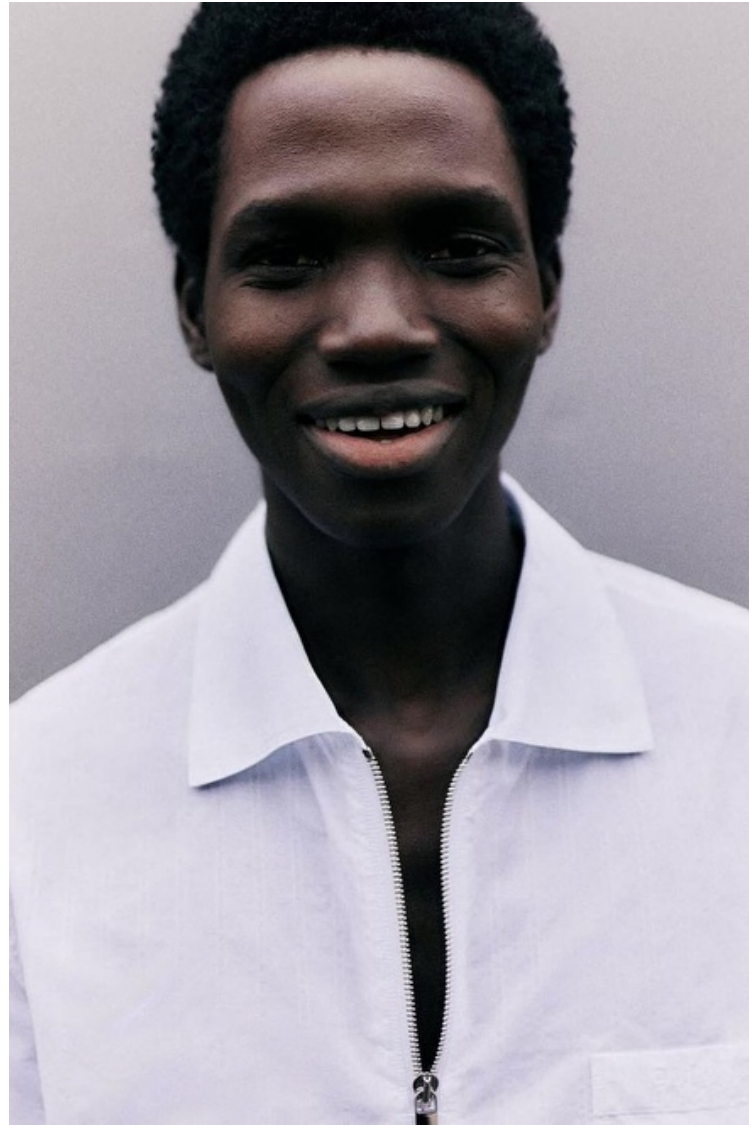

LAWAL BADMUS

Height 187cm / 6' 1.5"

Chest 89cm / 35"

Waist 70cm / 27.5"

Hips 89cm / 35"

Shoes EU/US/UK 44 / 11 / 9.5

Eyes Black

Hair Black

Suit size 48cm / 38"