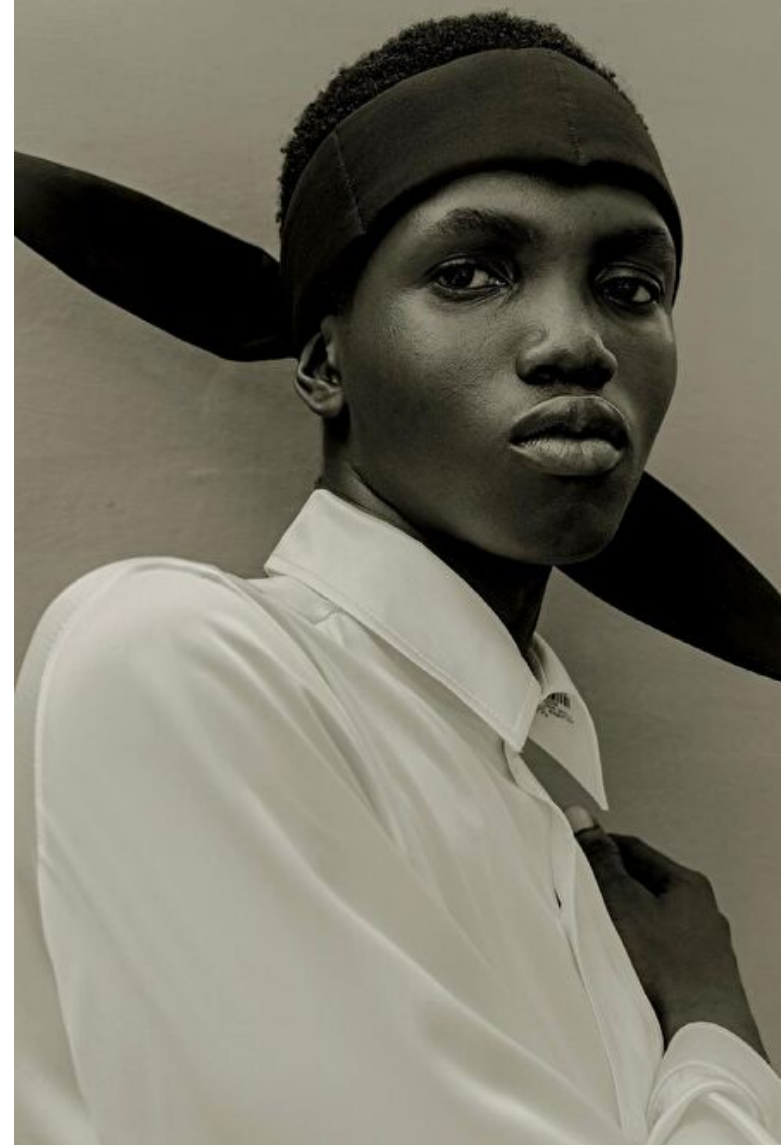

LAWAL BADMUS

Height 187cm / 6' 1.5"

Chest 89cm / 35"

Waist 70cm / 27.5"

Hips 89cm / 35"

Shoes EU/US/UK 44 / 11 / 9.5

Eyes Black

Hair Black

Suit size 48cm / 38"