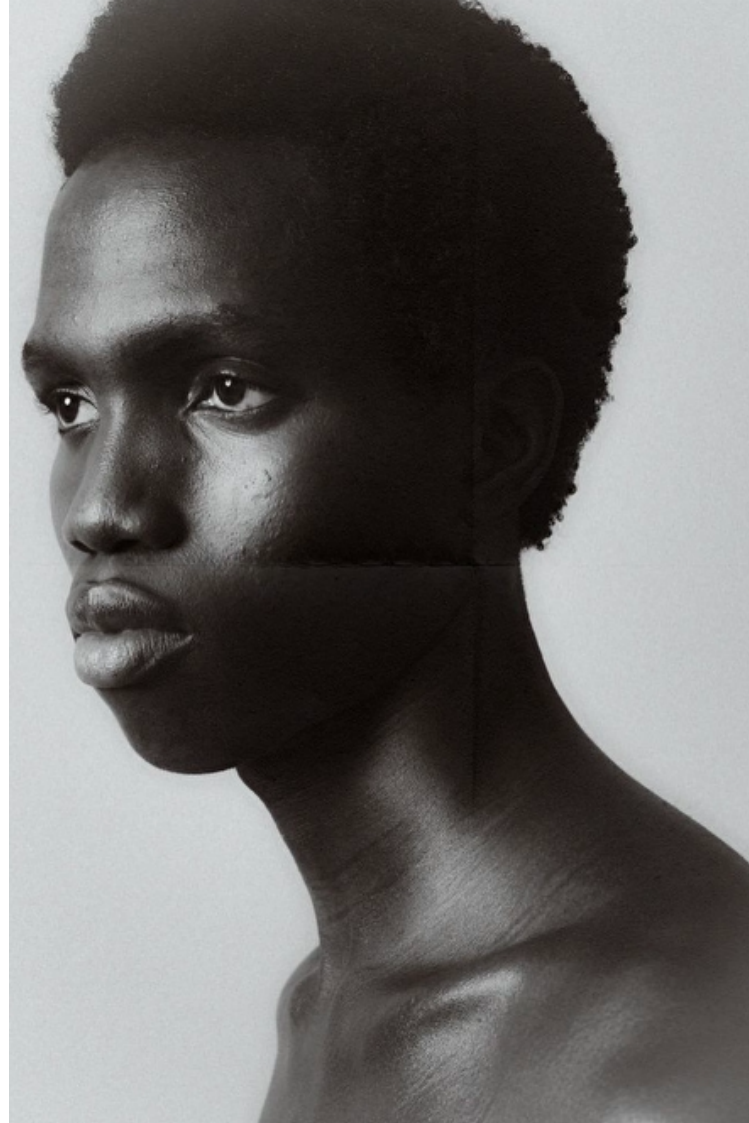

Select

MODEL MANAGEMENT

182 Rue de Rivoli, Paris, 75001, Ile-de-France, France

Phone: +33 (0) 1 40 20 15 15 Email: info.paris@selectmodel.com Website: <https://selectmodel.com/>

LAWAL BADMUS

Height 187cm / 6' 1.5"

Chest 89cm / 35"

Waist 70cm / 27.5"

Hips 89cm / 35"

Shoes EU/US/UK 44 / 11 / 9.5

Eyes Black

Hair Black

Suit size 48cm / 38"