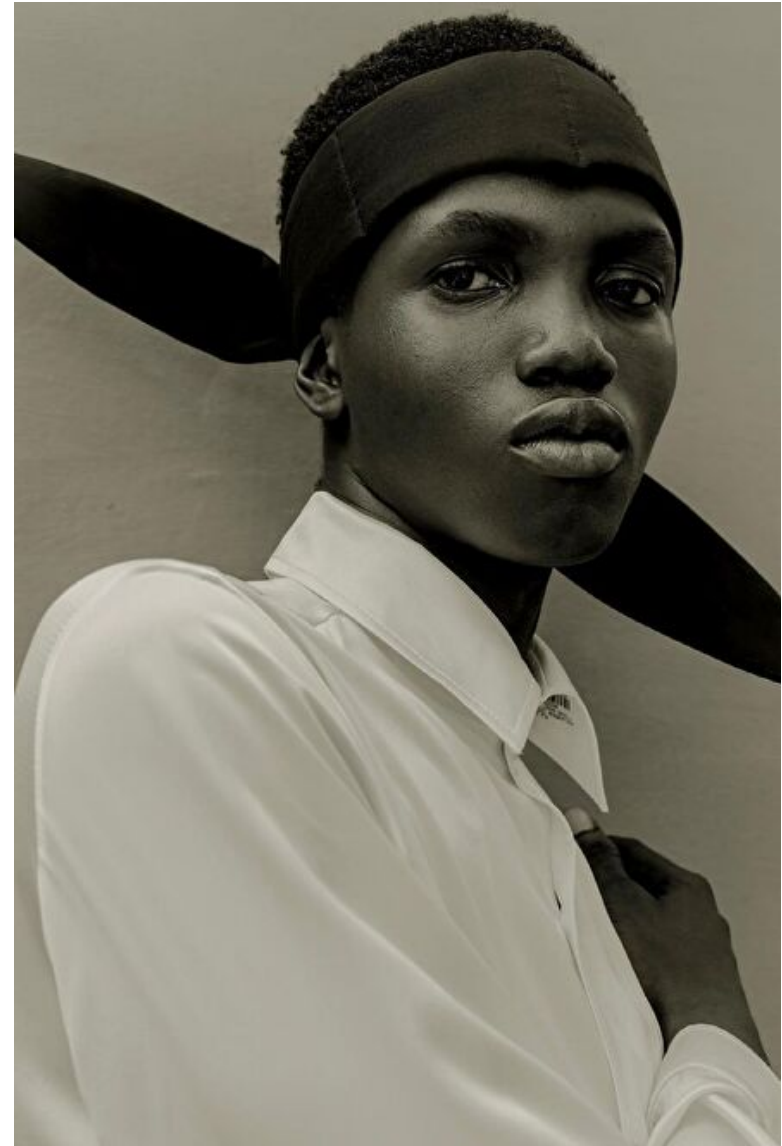

LAWAL BADMUS

Height 187cm / 6' 1.5"

Chest 89cm / 35"

Waist 70cm / 27.5"

Hips 89cm / 35"

Shoes EU/US/UK 44 / 11 / 9.5

Eyes Black

Hair Black

Suit size 48cm / 38"