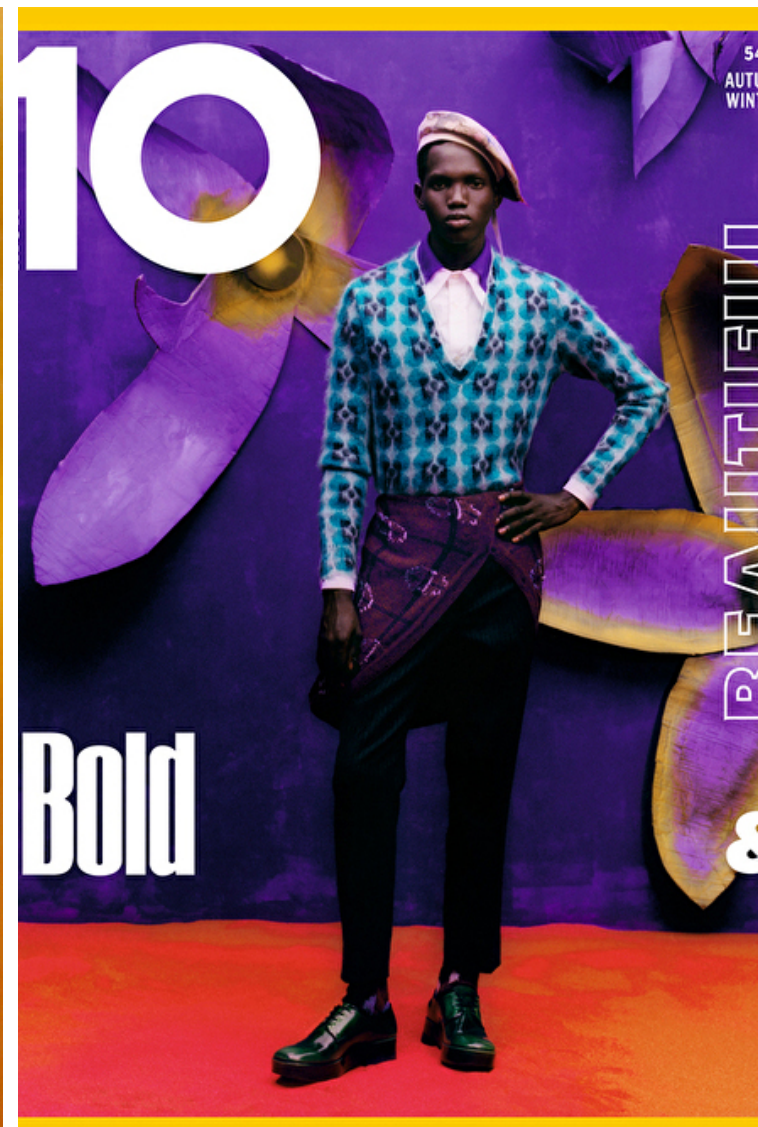

Select

MODEL MANAGEMENT

182 Rue de Rivoli, Paris, 75001, Ile-de-France, France

Phone: +33 (0) 1 40 20 15 15 Email: info.paris@selectmodel.com Website: <https://selectmodel.com/>

LAWAL BADMUS

Height 187cm / 6' 1.5"

Chest 89cm / 35"

Waist 70cm / 27.5"

Hips 89cm / 35"

Shoes EU/US/UK 44 / 11 / 9.5

Eyes Black

Hair Black

Suit size 48cm / 38"