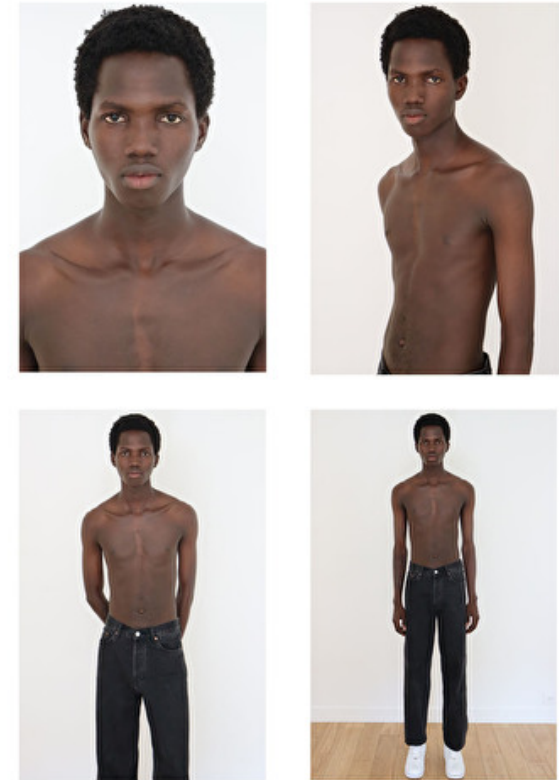

Select

MODEL MANAGEMENT