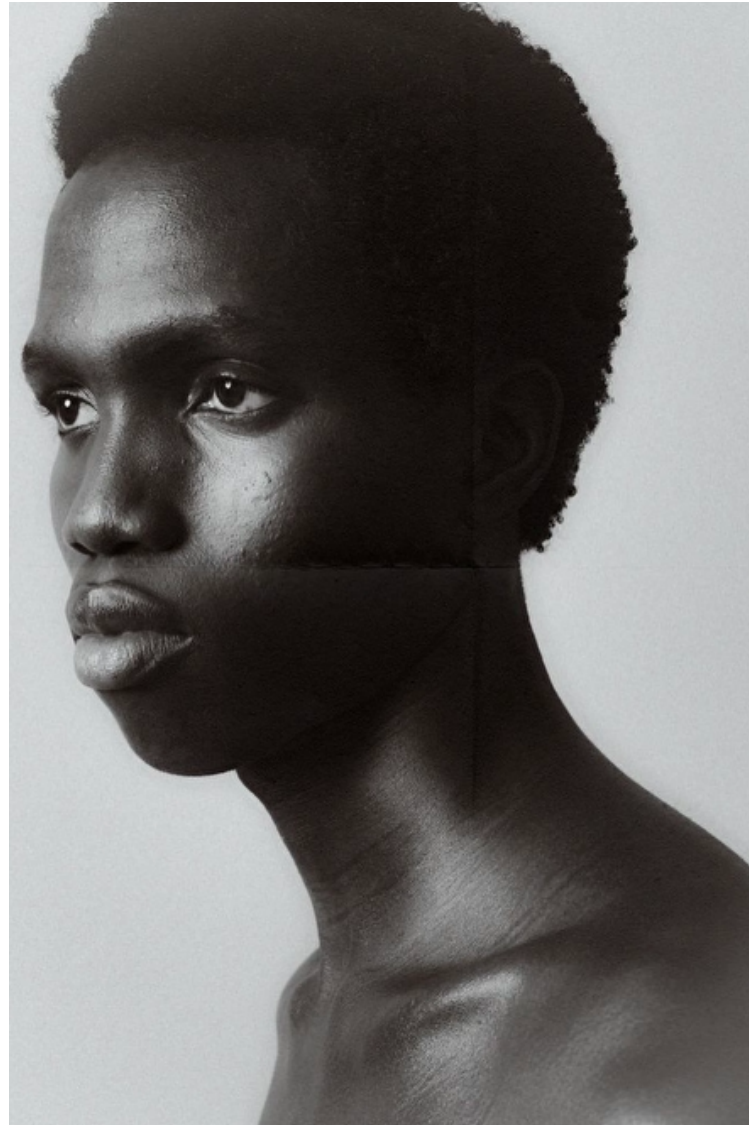

LAWAL BADMUS

Height 187cm / 6' 1.5"

Chest 89cm / 35"

Waist 70cm / 27.5"

Hips 89cm / 35"

Shoes EU/US/UK 44 / 11 / 9.5

Eyes Black

Hair Black

Suit size 48cm / 38"