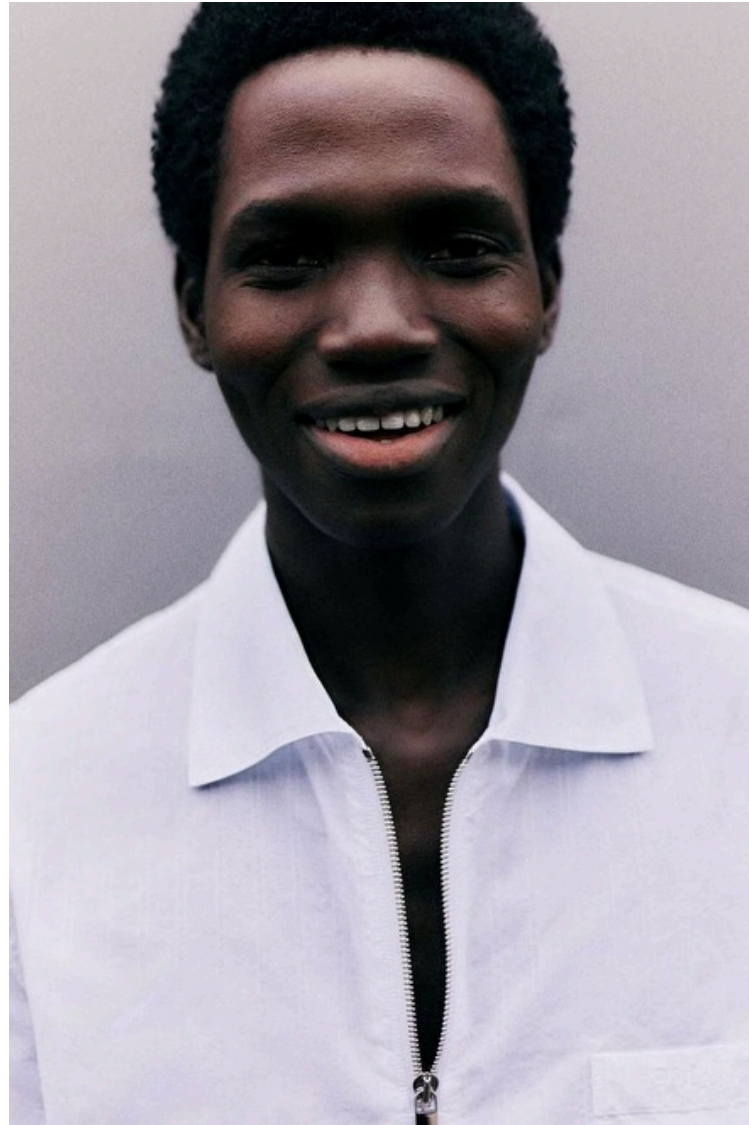

LAWAL BADMUS

Height 187cm / 6' 1.5"

Chest 89cm / 35"

Waist 70cm / 27.5"

Hips 89cm / 35"

Shoes EU/US/UK 44 / 11 / 9.5

Eyes Black

Hair Black

Suit size 48cm / 38"