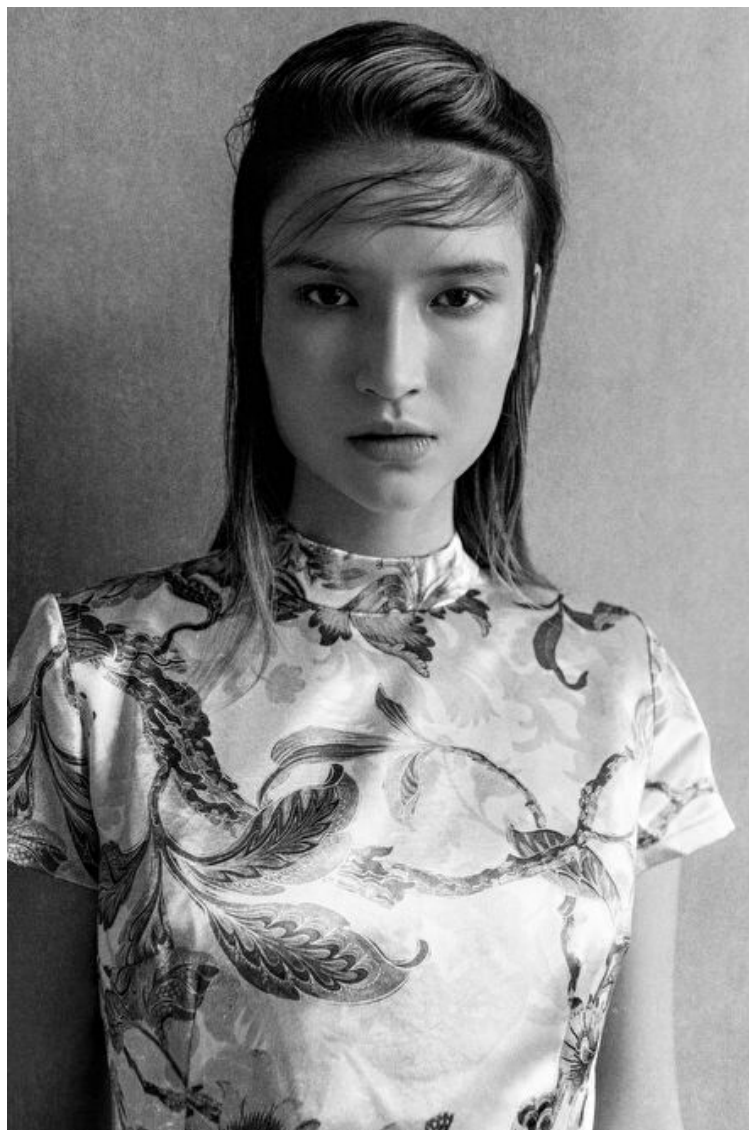

Waist 59cm / 23"

Hips 91cm / 36"

Shoes EU/US/UK 39.5 / 8.5 / 6

Eyes Brown

Hair Brown

Select

MODEL MANAGEMENT

182 Rue de Rivoli, Paris, 75001, Ile-de-France, France