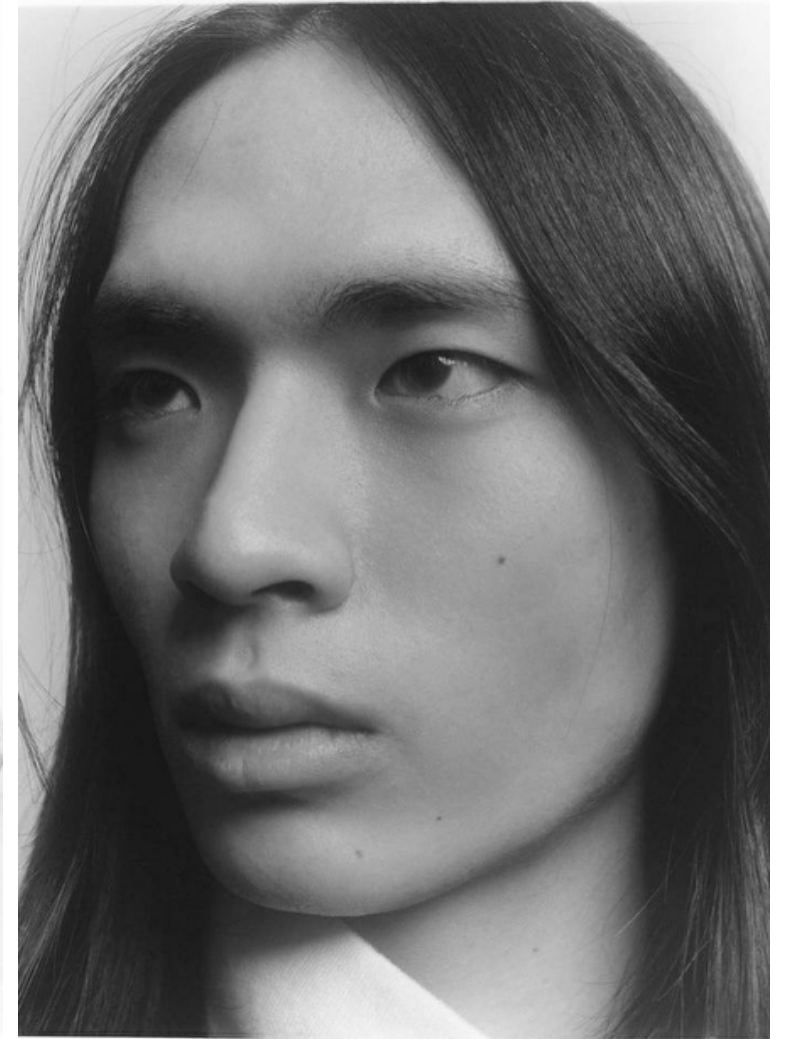

Select

MODEL MANAGEMENT

182 Rue de Rivoli, Paris, 75001, Île-de-France, France

Phone: +33 (0) 1 40 20 15 15 Email: info.paris@selectmodel.com Website: <https://selectmodel.com/>

LEE DONGGYU

Height 186cm / 6' 1.0"

Chest 82cm / 32.5"

Waist 64cm / 25"

Hips 80cm / 31.5"

Shoes EU/US/UK 42 / 9.5 / 8

Eyes Black

Hair Black

Suit size 48cm / 38"