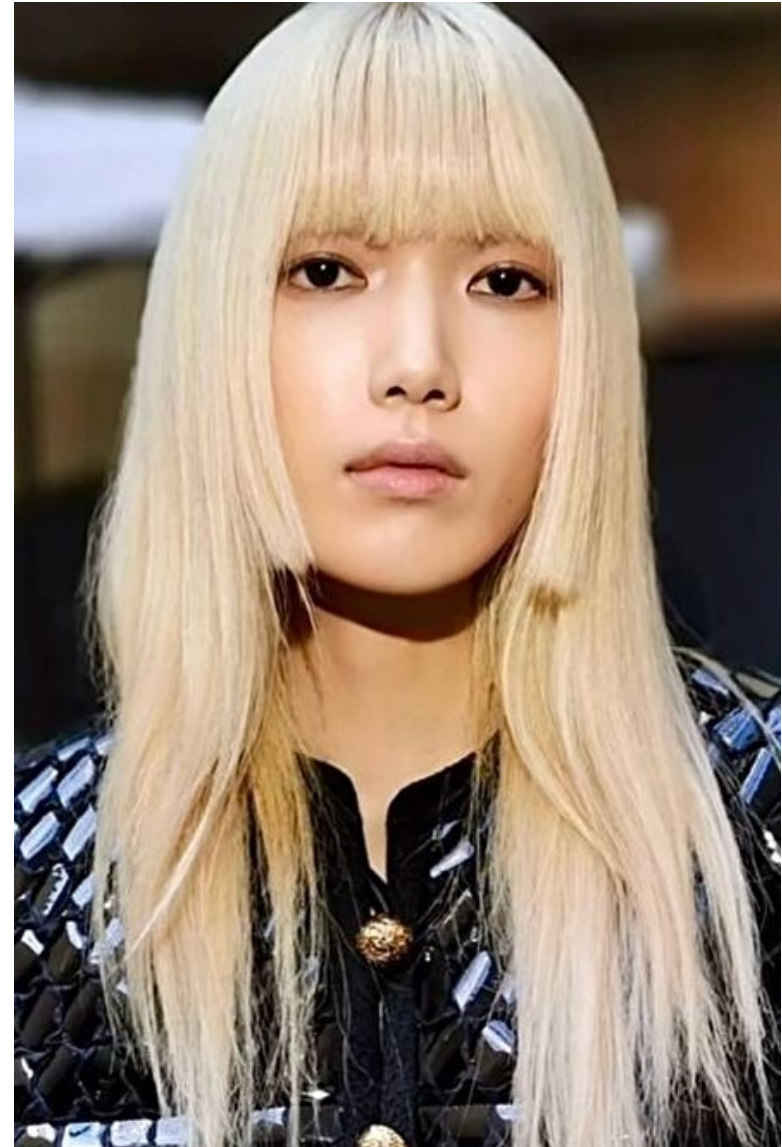

Minji Lee

Height 180cm / 5' 11.0"

Bust 76cm / 30"

Waist 57cm / 22.5"

Hips 90cm / 35.5"

Shoes EU/US/UK 39 / 8 / 6

Eyes Dark brown

Hair Blond