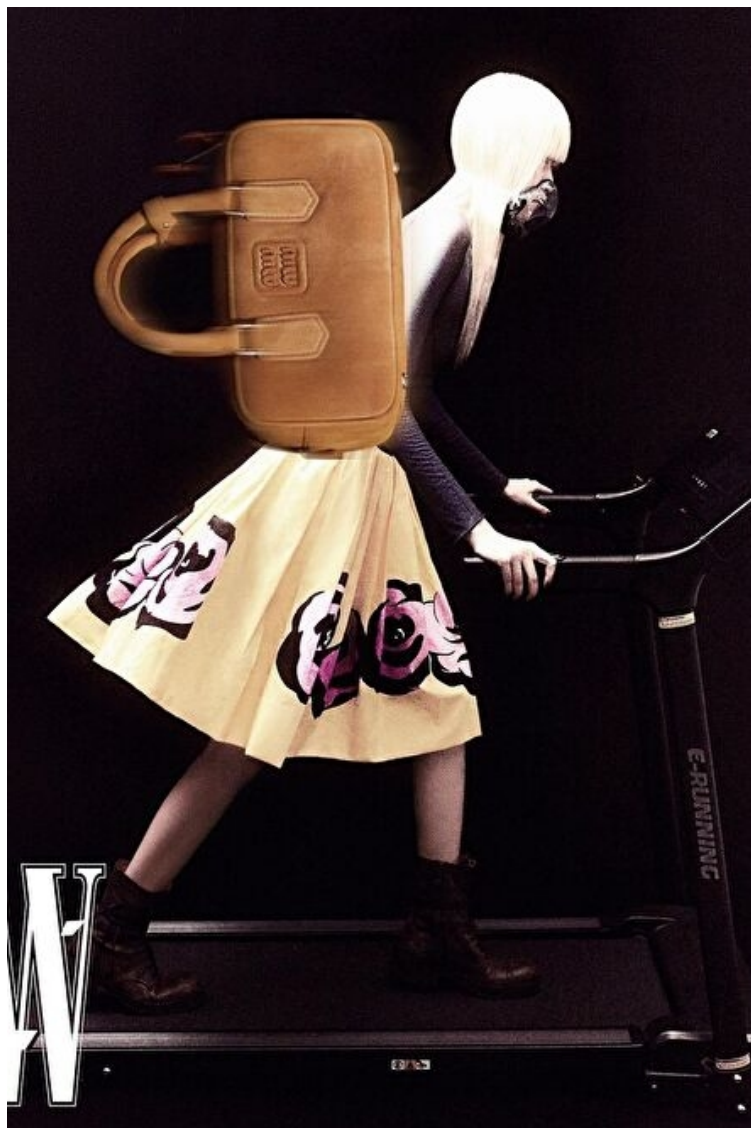

Bust 76cm / 30"

Waist 57cm / 22.5"

Hips 90cm / 35.5"

Shoes EU/US/UK 39 / 8 / 6

Eyes Dark brown

Hair Blond

Select

MODEL MANAGEMENT