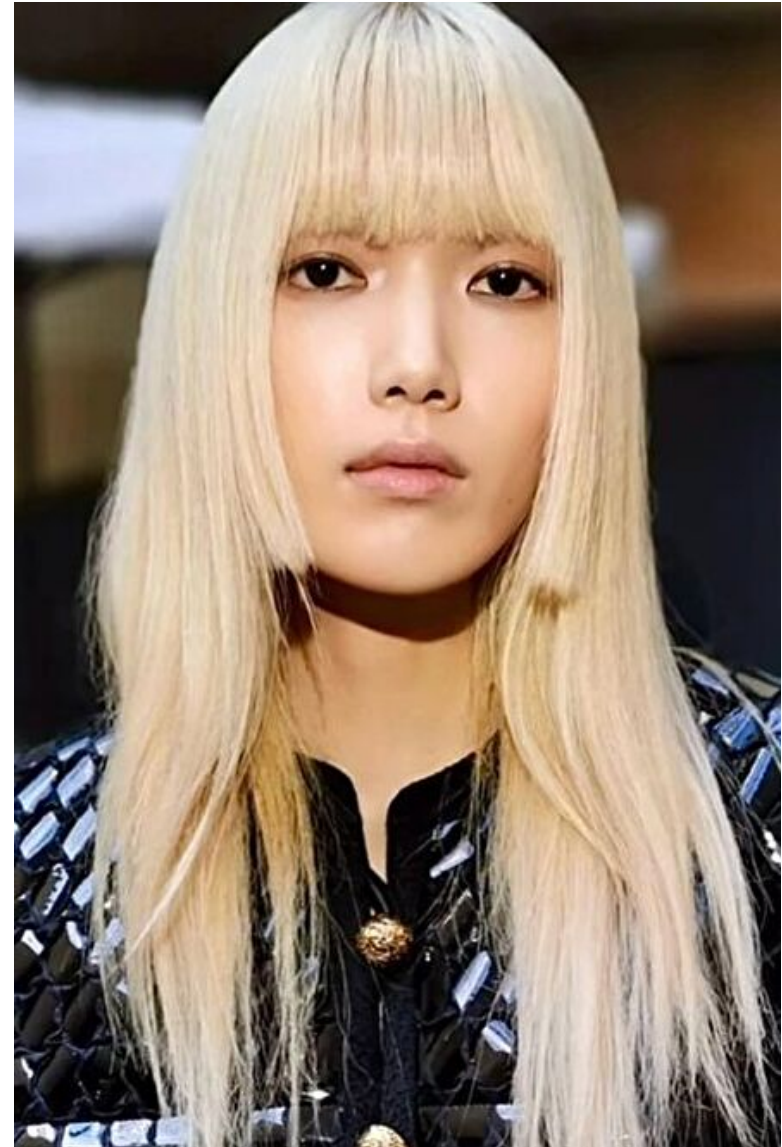

## Minji Lee

Height 180cm / 5' 11.0"

Bust 76cm / 30"

Waist 57cm / 22.5"

Hips 90cm / 35.5"

Shoes EU/US/UK 39 / 8 / 6

Eyes Dark brown

Hair Blond