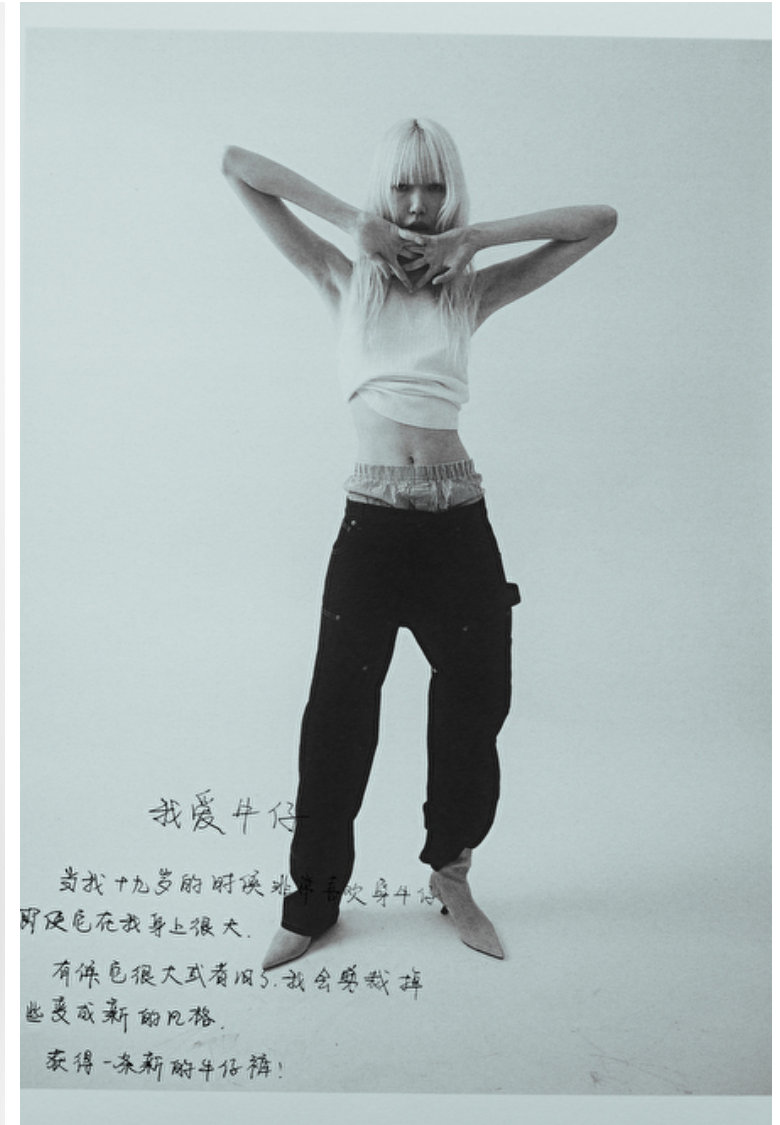

## Minji Lee

Height 180cm / 5' 11.0"

Bust 76cm / 30"

Waist 57cm / 22.5"

Hips 90cm / 35.5"

Shoes EU/US/UK 39 / 8 / 6

Eyes Dark brown

Hair Blond