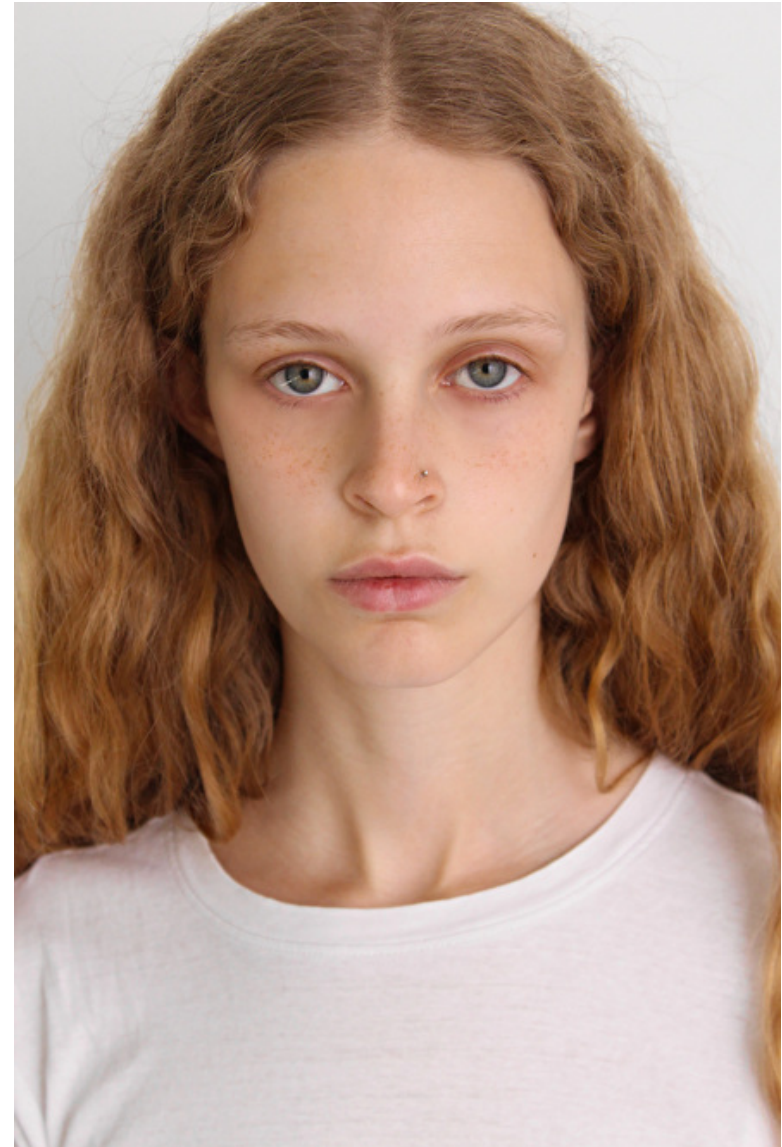

Lei Johnston

Height 177cm / 5' 9.5"

Bust 76cm / 30"

Waist 61cm / 24"

Hips 89cm / 35"

Shoes EU/US/UK 40.5 / 9.5 / 7

Eyes Blue green

Hair Blond

Select

MODEL MANAGEMENT

182 Rue de Rivoli, Paris, 75001, Ile-de-France, France

Phone: +33 (0) 1 40 20 15 15 Email: info.paris@selectmodel.com Website: <https://selectmodel.com/>

Lei Johnston

Height 177cm / 5' 9.5"

Bust 76cm / 30"

Waist 61cm / 24"

Hips 89cm / 35"

Shoes EU/US/UK 40.5 / 9.5 / 7

Eyes Blue green

Hair Blond

Select

MODEL MANAGEMENT