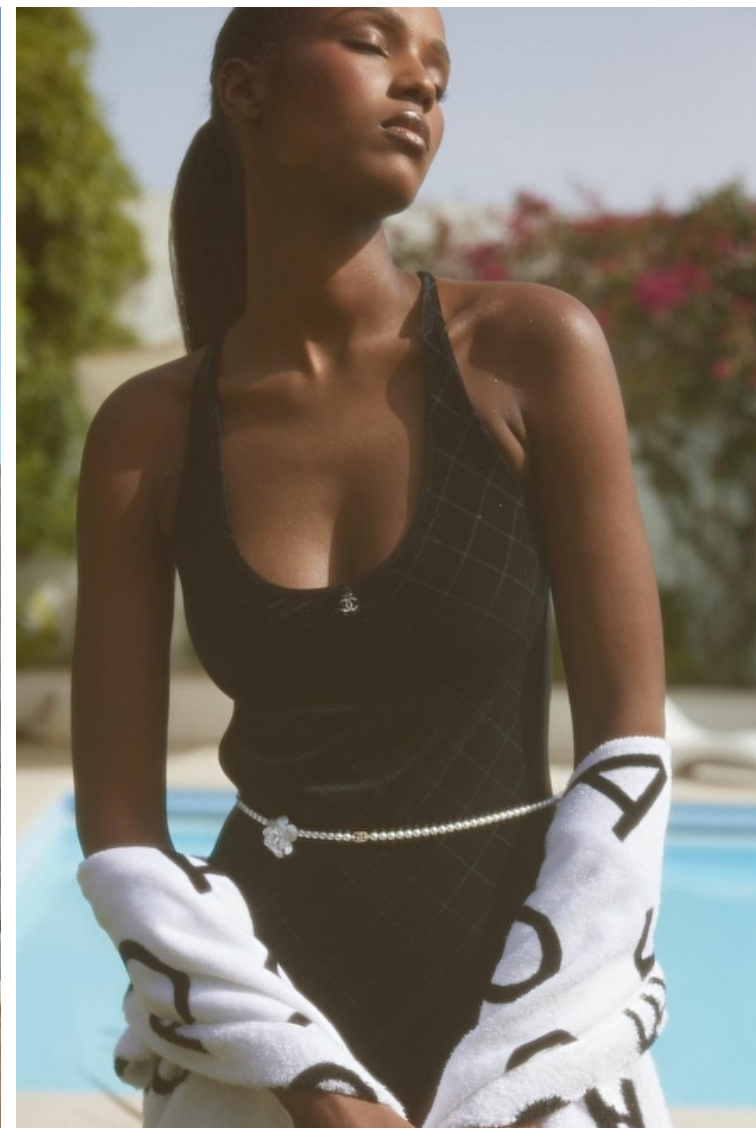

Select

MODEL MANAGEMENT

182 Rue de Rivoli, Paris, 75001, Île-de-France, France

Phone: +33 (0) 1 40 20 15 15 Email: info.paris@selectmodel.com Website: <https://selectmodel.com/>

Leila Nda

Height 180cm / 5' 11.0"

Bust 83cm / 32.5"

Waist 60cm / 23.5"

Hips 89cm / 35"

Shoes EU/US/UK 39 / 8 / 6

Eyes Dark brown

Hair Black

Cup C