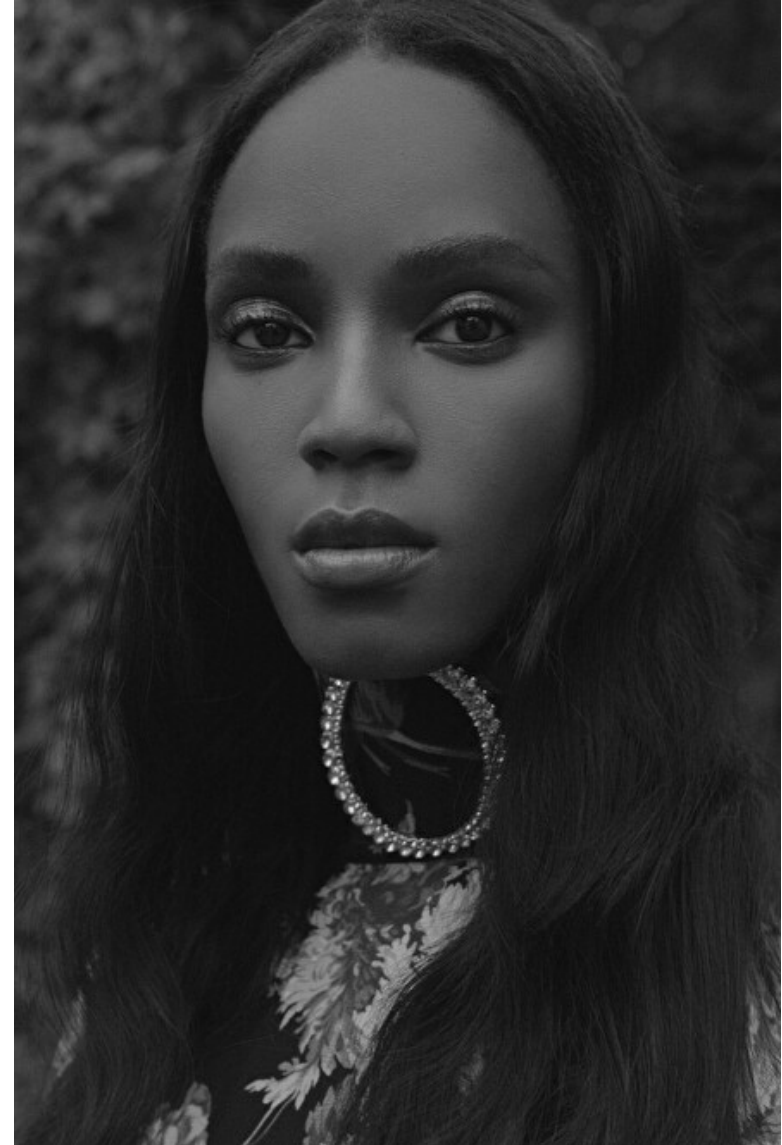

Select

MODEL MANAGEMENT

182 Rue de Rivoli, Paris, 75001, Île-de-France, France

Phone: +33 (0) 1 40 20 15 15 Email: info.paris@selectmodel.com Website: <https://selectmodel.com/>

Leila Nda

Height 180cm / 5' 11.0"

Bust 83cm / 32.5"

Waist 60cm / 23.5"

Hips 89cm / 35"

Shoes EU/US/UK 39 / 8 / 6

Eyes Dark brown

Hair Black

Cup C