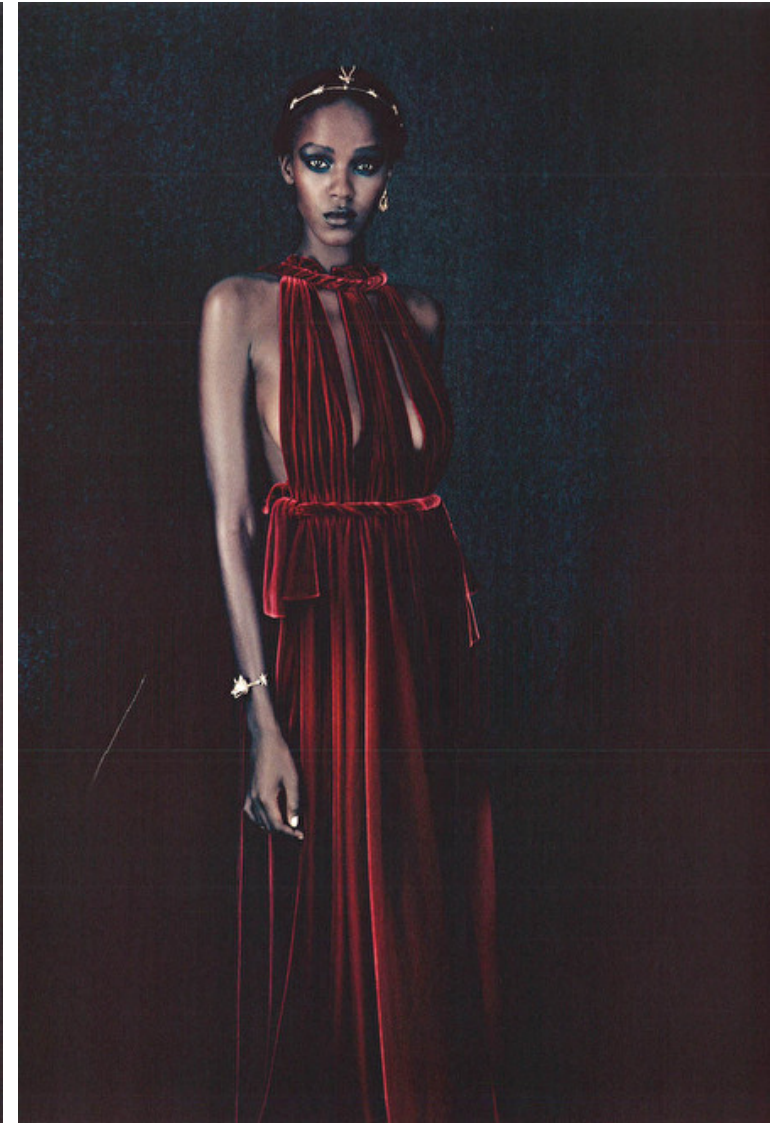

Select

MODEL MANAGEMENT

182 Rue de Rivoli, Paris, 75001, Île-de-France, France

Phone: +33 (0) 1 40 20 15 15 Email: info.paris@selectmodel.com Website: <https://selectmodel.com/>

Leila Nda

Height 180cm / 5' 11.0"

Bust 83cm / 32.5"

Waist 60cm / 23.5"

Hips 89cm / 35"

Shoes EU/US/UK 39 / 8 / 6

Eyes Dark brown

Hair Black

Cup C