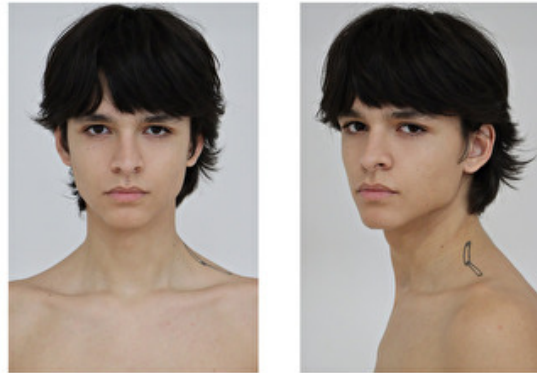

LEONARDO BLACUTT

Height 188cm / 6' 2.0"

Chest 86cm / 34"

Waist 68cm / 27"

Hips 87cm / 34.5"

Shoes EU/US/UK 45 / 12 / 10.5

Eyes Brown

Hair Black

Suit size 46cm / 36"

LEONARDO BLACUTT

Height 188cm / 6' 2.0"

Chest 86cm / 34"

Waist 68cm / 27"

Hips 87cm / 34.5"

Shoes EU/US/UK 45 / 12 / 10.5

Eyes Brown

Hair Black

Suit size 46cm / 36"

Select

MODEL MANAGEMENT

LEONARDO BLACUTT

HEIGHT 188CM BUST 86CM WAIST 68CM HIPS 87CM EYES BROWN HAIR BLACK

182 RUE DE RIVOLI, 75001, PARIS
TEL: + 33 (0) 1 40 20 15 15