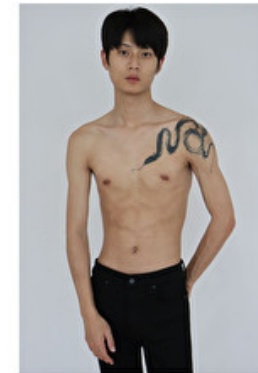

Height 187cm / 6' 1.5"

Chest 84cm / 33"

Waist 64cm / 25"

Hips 85cm / 33.5"

Shoes EU/US/UK 43 / 10.5 / 9

Eyes Black

Hair Black

Suit size 46cm / 36"

Chest 84cm / 33"

Waist 64cm / 25"

Hips 85cm / 33.5"

Shoes EU/US/UK 43 / 10.5 / 9

Eyes Black

Hair Black

Suit size 46cm / 36"

Select

Waist 64cm / 25"

Hips 85cm / 33.5"

Shoes EU/US/UK 43 / 10.5 / 9

Eyes Black

Hair Black

Suit size 46cm / 36"

Select

MODEL MANAGEMENT

LI YANKUN

HEIGHT 187CM BUST 84CM WAIST 64CM HIPS 85CM EYES BLACK HAIR BLACK

182 RUE DE RIVOLI, 75001, PARIS
TEL: + 33 (0) 1 40 20 15 15