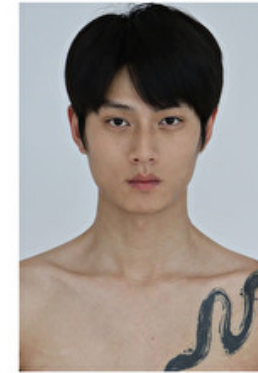

Waist 64cm / 25"

Hips 85cm / 33.5"

Shoes EU/US/UK 43 / 10.5 / 9

Eyes Black

Hair Black

Suit size 46cm / 36"

Select

MODEL MANAGEMENT