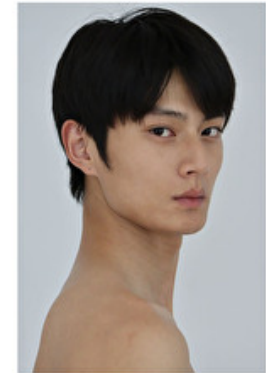

Waist 64cm / 25"

Hips 85cm / 33.5"

Shoes EU/US/UK 43 / 10.5 / 9

Eyes Black

Hair Black

Suit size 46cm / 36"

Select

MODEL MANAGEMENT