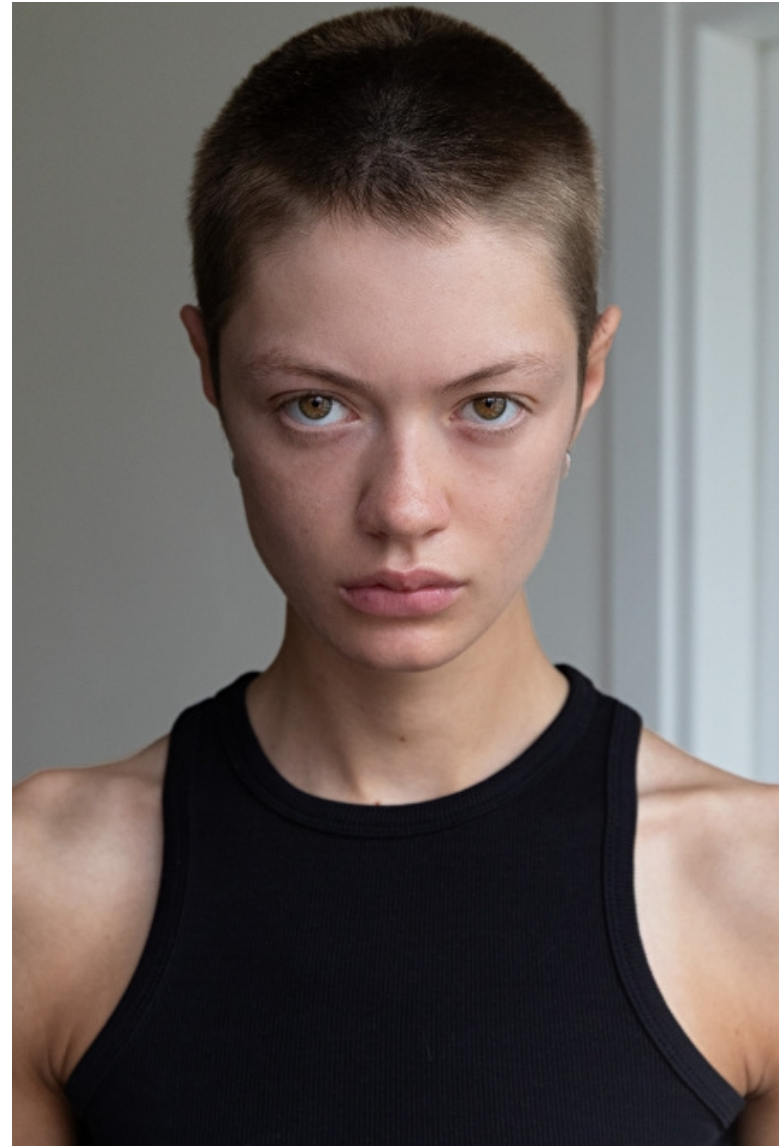

LIL Howard

Height 180cm / 5' 11.0"

Bust 79cm / 31"

Waist 60cm / 23.5"

Hips 89cm / 35"

Shoes EU/US/UK 40 / 9 / 7

Eyes Hazel

Hair Brown

Cup B