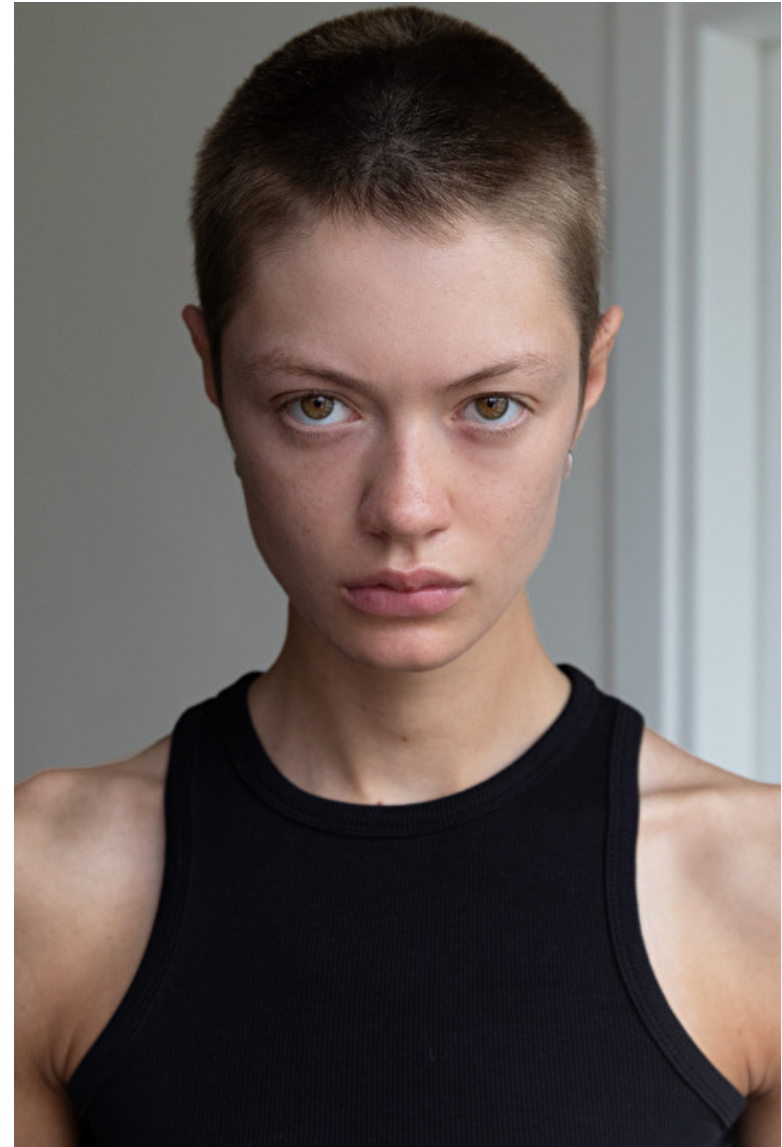

LIL Howard

Height 180cm / 5' 11.0"

Bust 79cm / 31"

Waist 60cm / 23.5"

Hips 89cm / 35"

Shoes EU/US/UK 40 / 9 / 7

Eyes Hazel

Hair Brown

Cup B