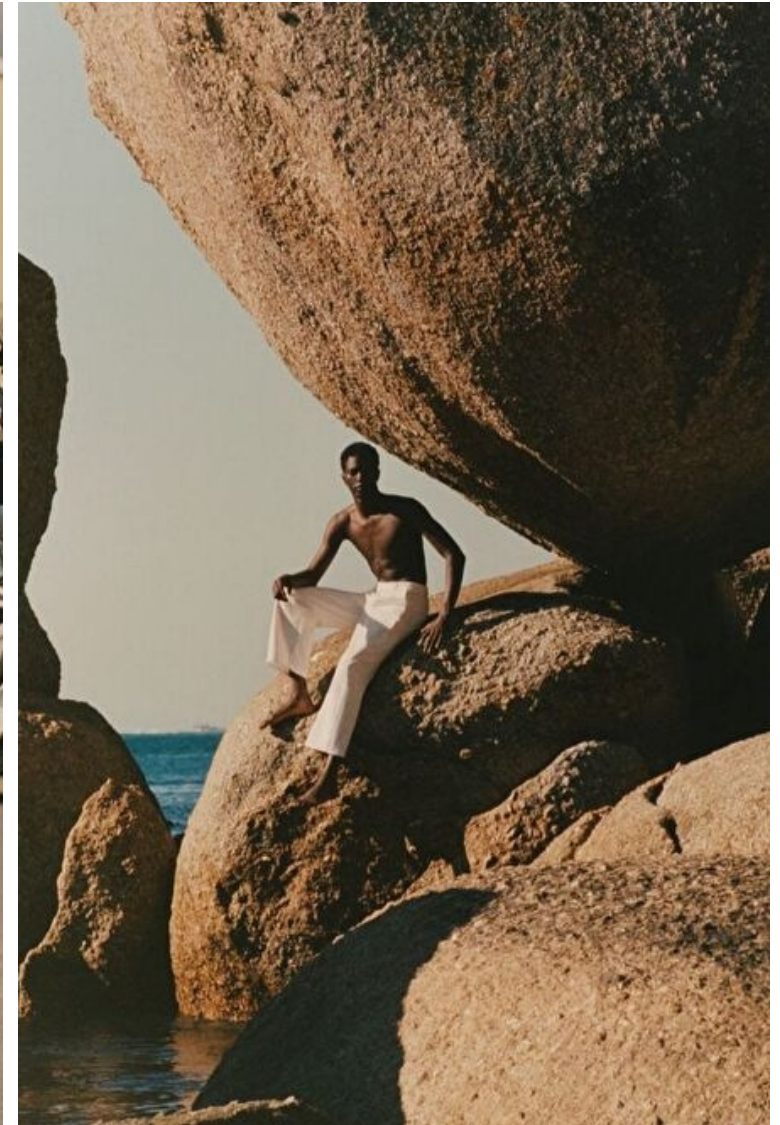

Height 190cm / 6' 3.0"

Chest 91cm / 36"

Waist 69cm / 27"

Hips 90cm / 35.5"

Shoes EU/US/UK 44 / 11 / 9.5

Eyes Brown

Hair Black

Suit size 48cm / 38"