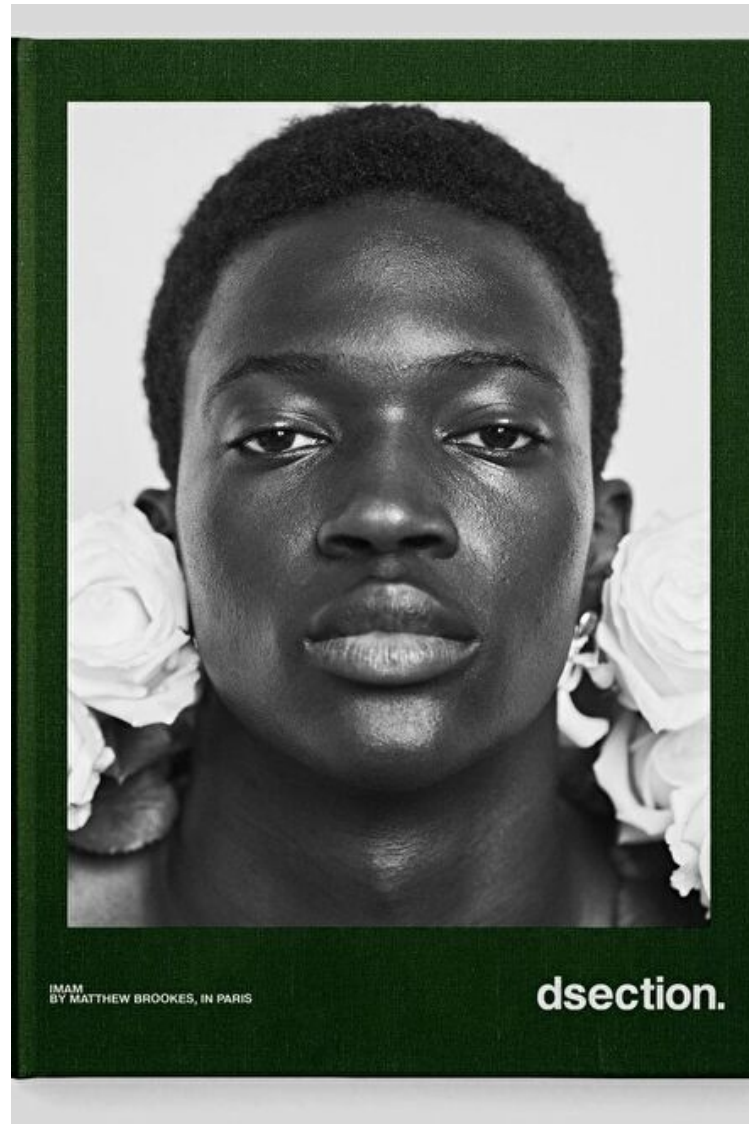

Chest 91cm / 36"

Waist 69cm / 27"

Hips 90cm / 35.5"

Shoes EU/US/UK 44 / 11 / 9.5

Eyes Brown

Hair Black

Suit size 48cm / 38"

Select