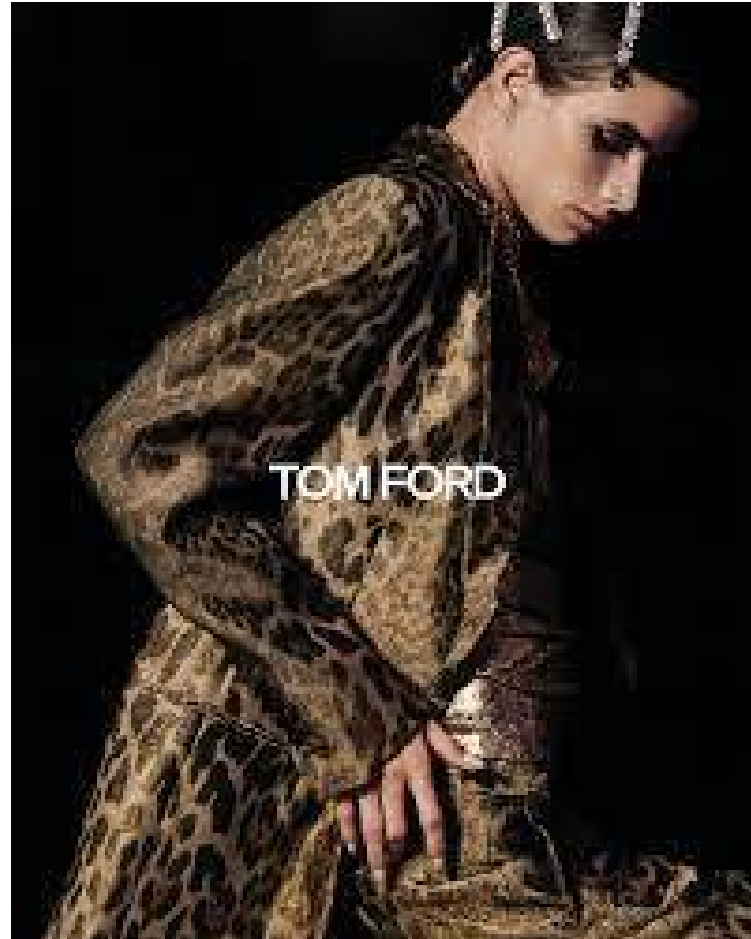

## LINDA HELENA

Height 177cm / 5' 9.5"

Bust 82cm / 32.5"

Waist 60cm / 23.5"

Hips 87cm / 34.5"

Shoes EU/US/UK 40 / 9 / 7

Eyes Hazel

Hair Brown