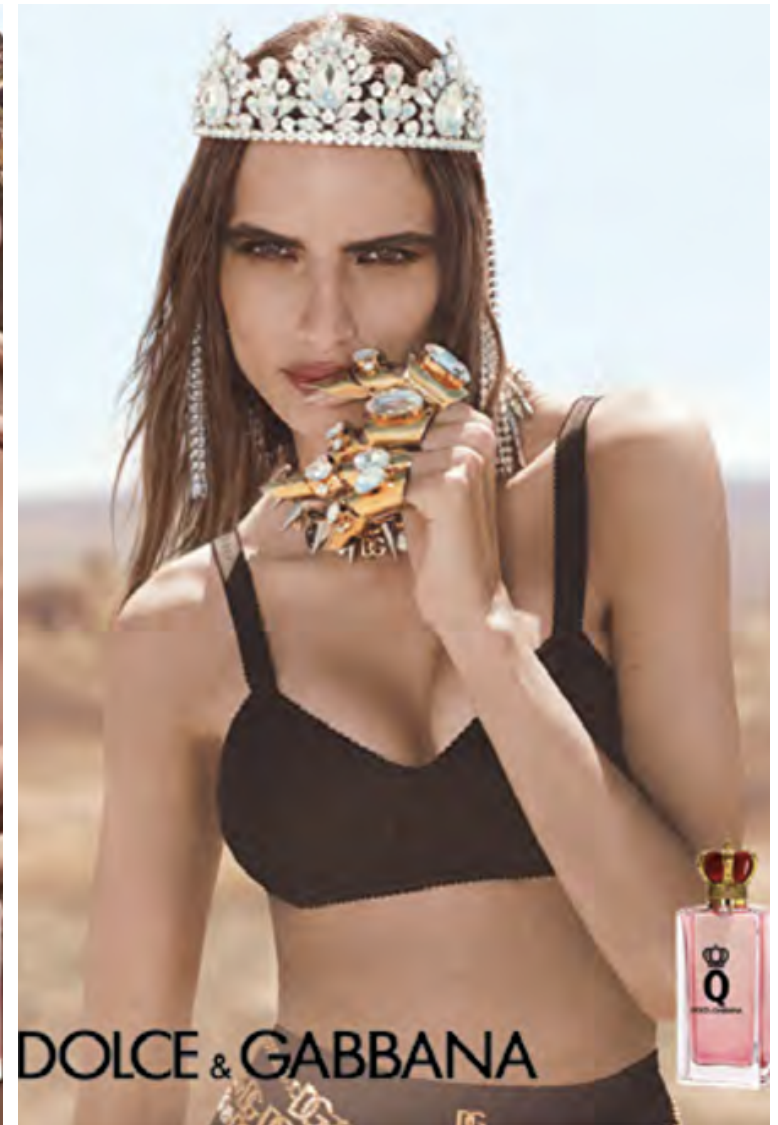

## LINDA HELENA

Height 177cm / 5' 9.5"

Bust 82cm / 32.5"

Waist 60cm / 23.5"

Hips 87cm / 34.5"

Shoes EU/US/UK 40 / 9 / 7

Eyes Hazel

Hair Brown