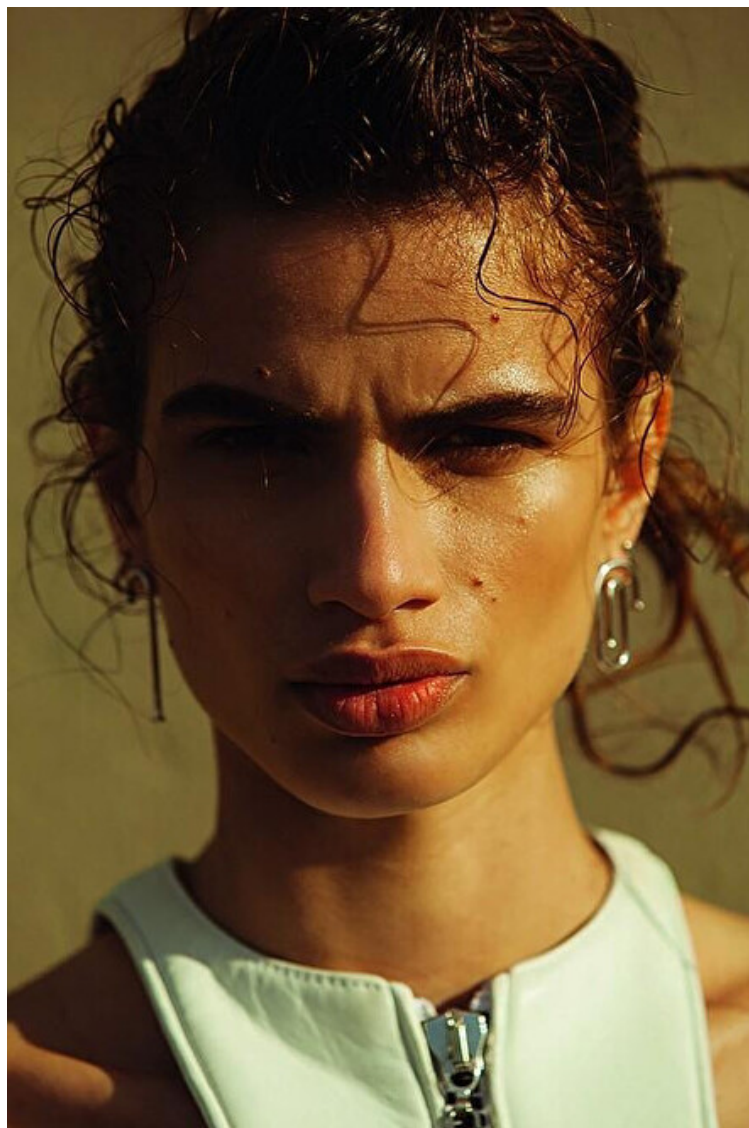

## LINDA HELENA

Height 177cm / 5' 9.5"

Bust 82cm / 32.5"

Waist 60cm / 23.5"

Hips 87cm / 34.5"

Shoes EU/US/UK 40 / 9 / 7

Eyes Hazel

Hair Brown