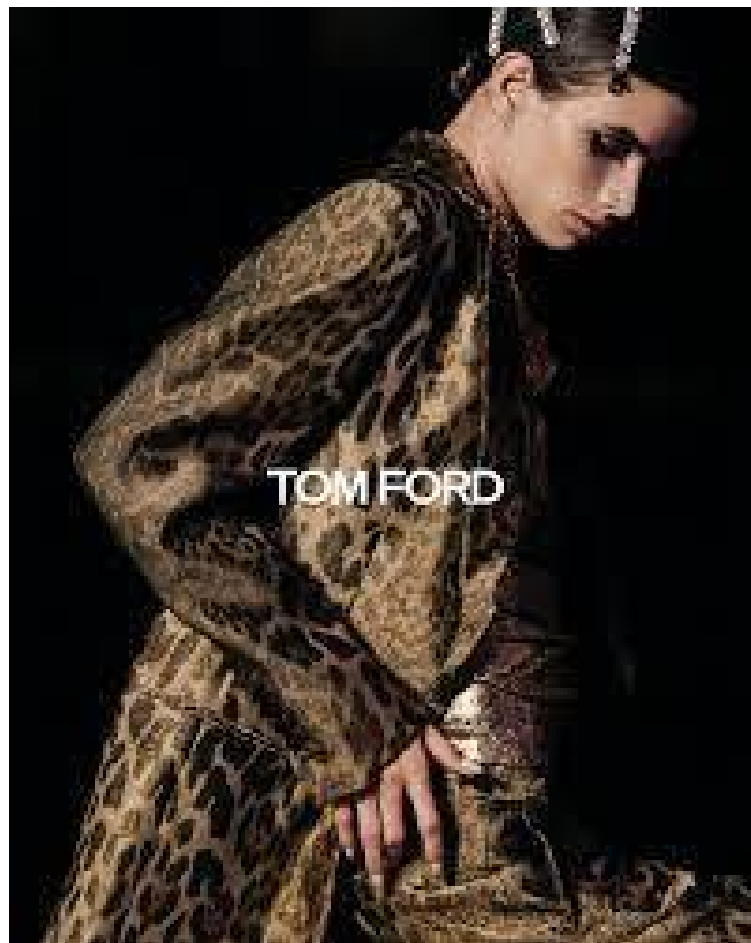

## LINDA HELENA

Height 177cm / 5' 9.5"

Bust 82cm / 32.5"

Waist 60cm / 23.5"

Hips 87cm / 34.5"

Shoes EU/US/UK 40 / 9 / 7

Eyes Hazel

Hair Brown