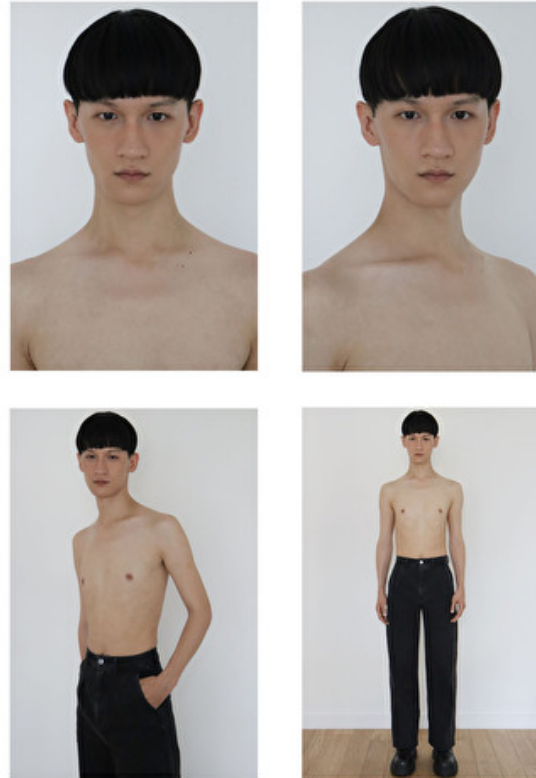

Select

MODEL MANAGEMENT

182 Rue de Rivoli, Paris, 75001, Île-de-France, France

Phone: +33 (0) 1 40 20 15 15 Email: info.paris@selectmodel.com Website: <https://selectmodel.com/>

LIREN SHIH

Select

MODEL MANAGEMENT

Height 187cm / 6' 1.5"

Chest 89cm / 35"

Waist 70cm / 27.5"

Hips 90cm / 35.5"

Shoes EU/US/UK 43 / 10.5 / 9

Hair Black

Eyes Black

Suit size 48cm / 38"

LIREN SHIH

HEIGHT 187CM BUST 89CM WAIST 70CM HIPS 90CM EYES BLACK HAIR BLACK

182 RUE DE RIVOLI, 75001, PARIS
TEL: + 33 (0) 1 40 20 15 15