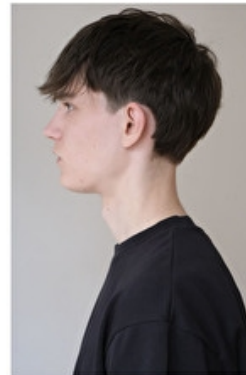

LOAN DELESSERT

Height 189cm / 6' 2.5"

Chest 89cm / 35"

Waist 70cm / 27.5"

Hips 89cm / 35"

Shoes EU/US/UK 44 / 11 / 9.5

Eyes Brown

Hair Brown

Suit size 46cm / 36"

Location BERN (Suisse)

LOAN DELESSERT

HEIGHT 189CM BUST 89CM WAIST 70CM HIPS 89CM EYES BROWN HAIR BROWN

182 RUE DE RIVOLI 75001, PARIS
TEL : +33 (0) 1 40 20 15 15