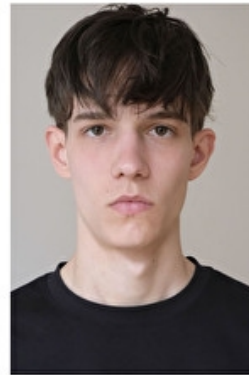

LOAN DELESSERT

Height 189cm / 6' 2.5"

Chest 89cm / 35"

Waist 70cm / 27.5"

Hips 89cm / 35"

Shoes EU/US/UK 44 / 11 / 9.5

Eyes Brown

Hair Brown

Suit size 46cm / 36"

Location BERN (Suisse)

LOAN DELESSERT

HEIGHT 189CM BUST 89CM WAIST 70CM HIPS 89CM EYES BROWN HAIR BROWN

182 RUE DE RIVOLI 75001, PARIS
TEL : +33 (0) 1 40 20 15 15