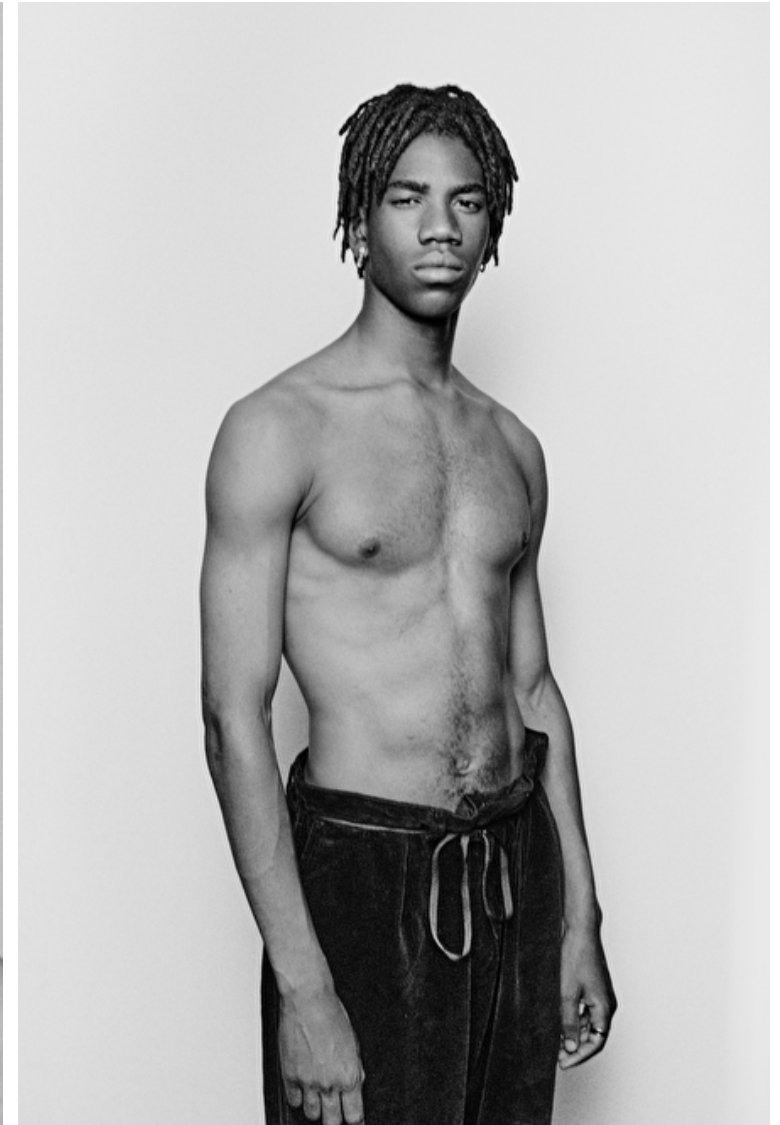

Select

MODEL MANAGEMENT

182 Rue de Rivoli, Paris, 75001, Ile-de-France, France

Phone: +33 (0) 1 40 20 15 15 Email: info.paris@selectmodel.com Website: <https://selectmodel.com/>

LOIC AMBA

Height 188cm / 6' 2.0"

Chest 87cm / 34.5"

Waist 70cm / 27.5"

Hips 88cm / 34.5"

Shoes EU/US/UK 44 / 11 / 9.5

Eyes Brown

Hair Brown

Suit size 48cm / 38"