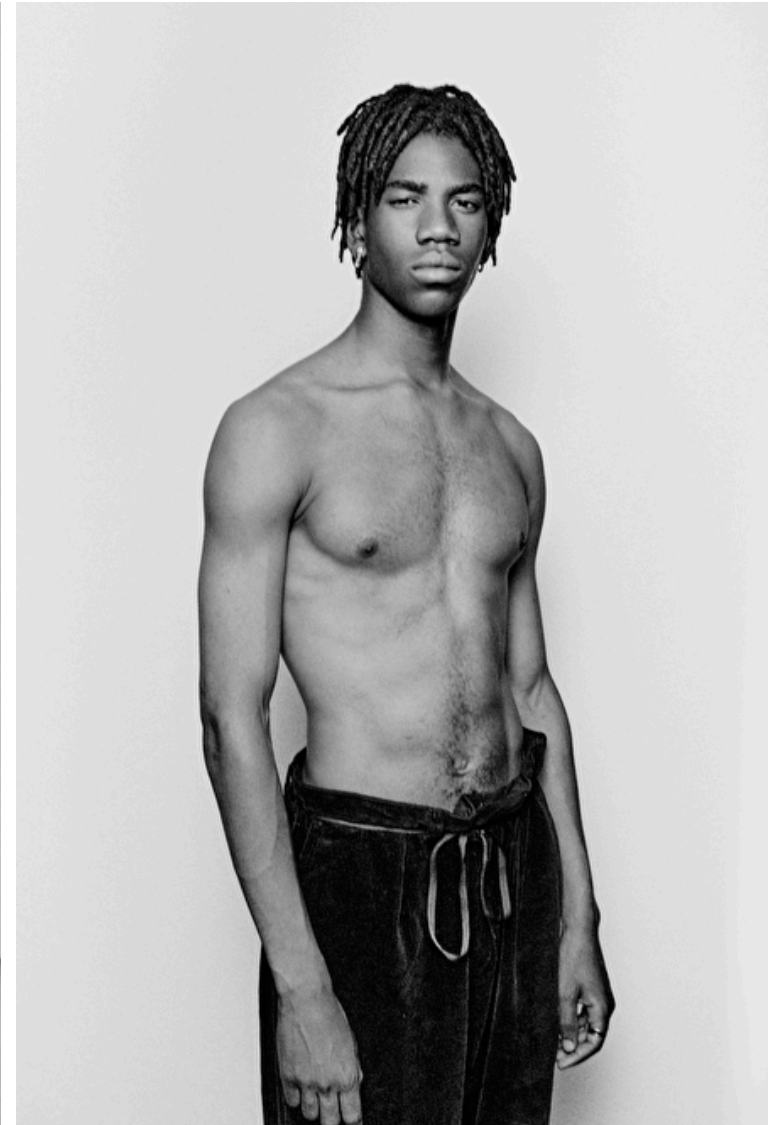

Waist 70cm / 27.5"

Hips 88cm / 34.5"

Shoes EU/US/UK 44 / 11 / 9.5

Eyes Brown

Hair Brown

Suit size 48cm / 38"

Select

MODEL MANAGEMENT