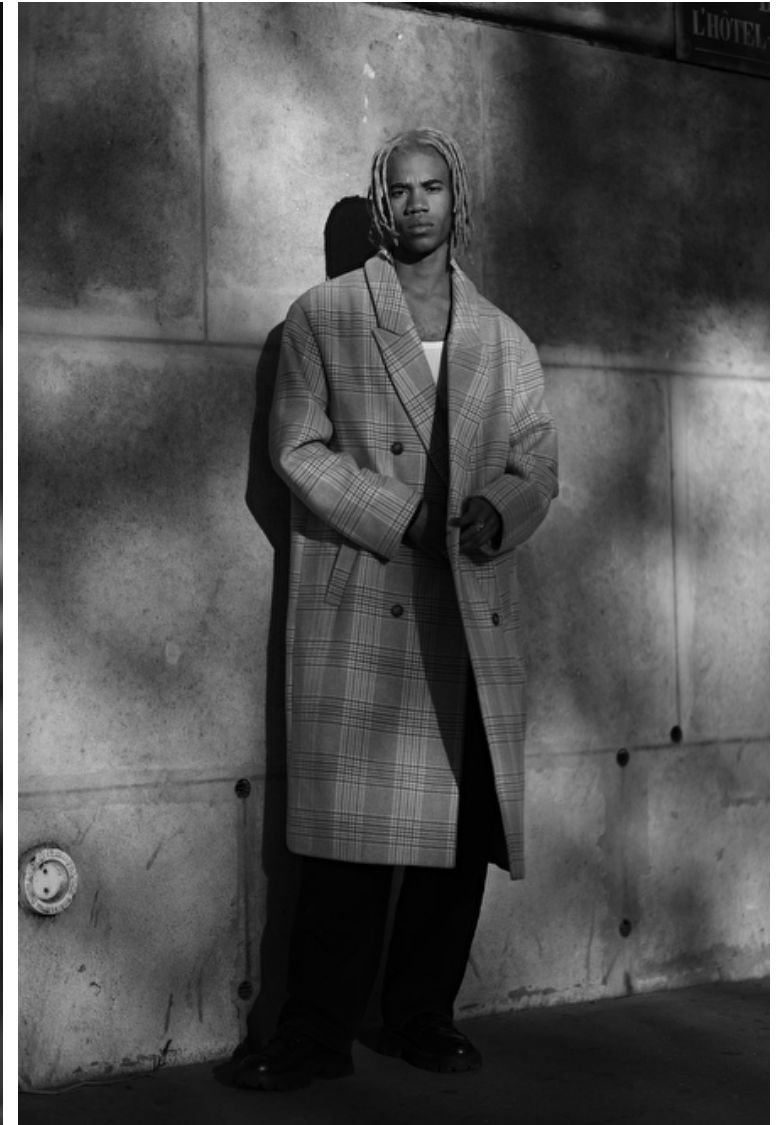

Waist 70cm / 27.5"

Hips 88cm / 34.5"

Shoes EU/US/UK 44 / 11 / 9.5

Eyes Brown

Hair Brown

Suit size 48cm / 38"

Select

MODEL MANAGEMENT