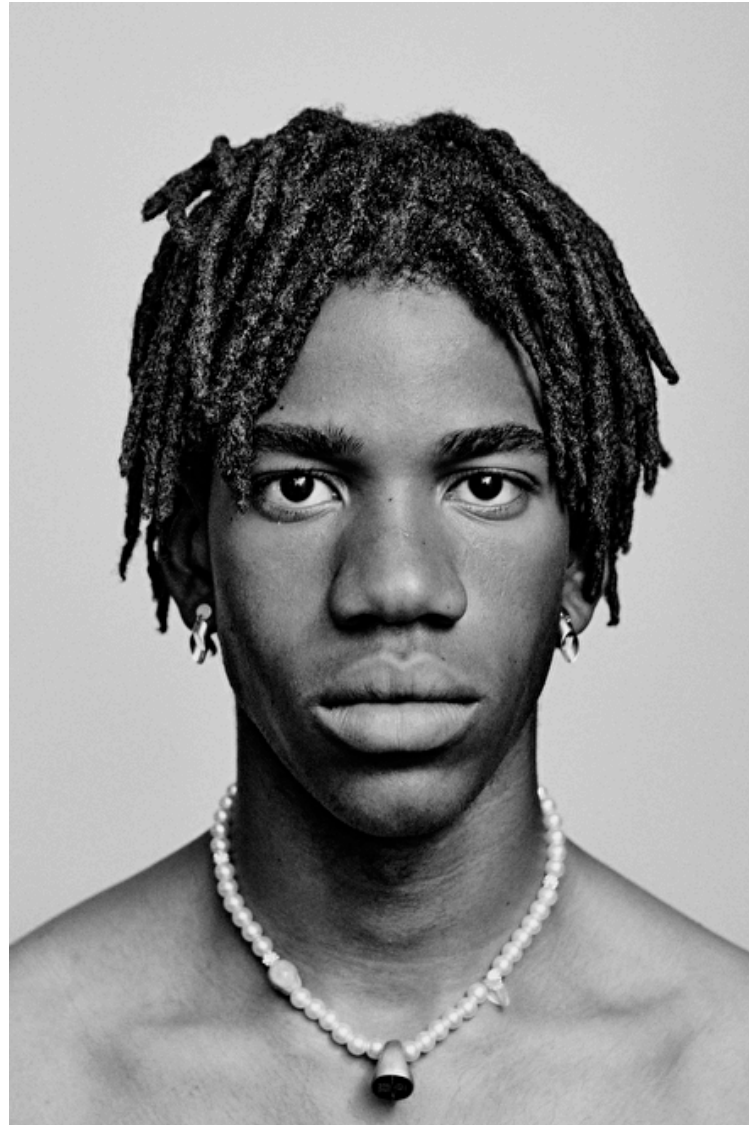

Waist 70cm / 27.5"

Hips 88cm / 34.5"

Shoes EU/US/UK 44 / 11 / 9.5

Eyes Brown

Hair Brown

Suit size 48cm / 38"

Select

MODEL MANAGEMENT