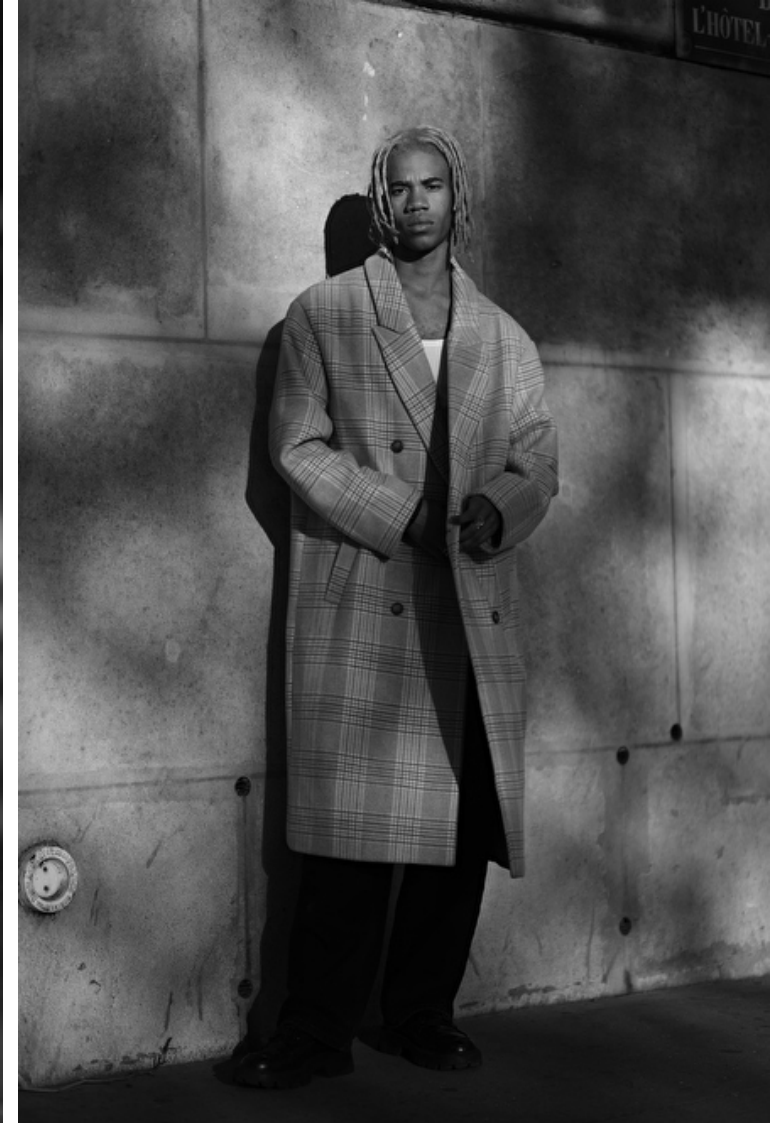

Select

MODEL MANAGEMENT

182 Rue de Rivoli, Paris, 75001, Ile-de-France, France

Phone: +33 (0) 1 40 20 15 15 Email: info.paris@selectmodel.com Website: <https://selectmodel.com/>

LOIC AMBA

Height 188cm / 6' 2.0"

Chest 87cm / 34.5"

Waist 70cm / 27.5"

Hips 88cm / 34.5"

Shoes EU/US/UK 44 / 11 / 9.5

Eyes Brown

Hair Brown

Suit size 48cm / 38"