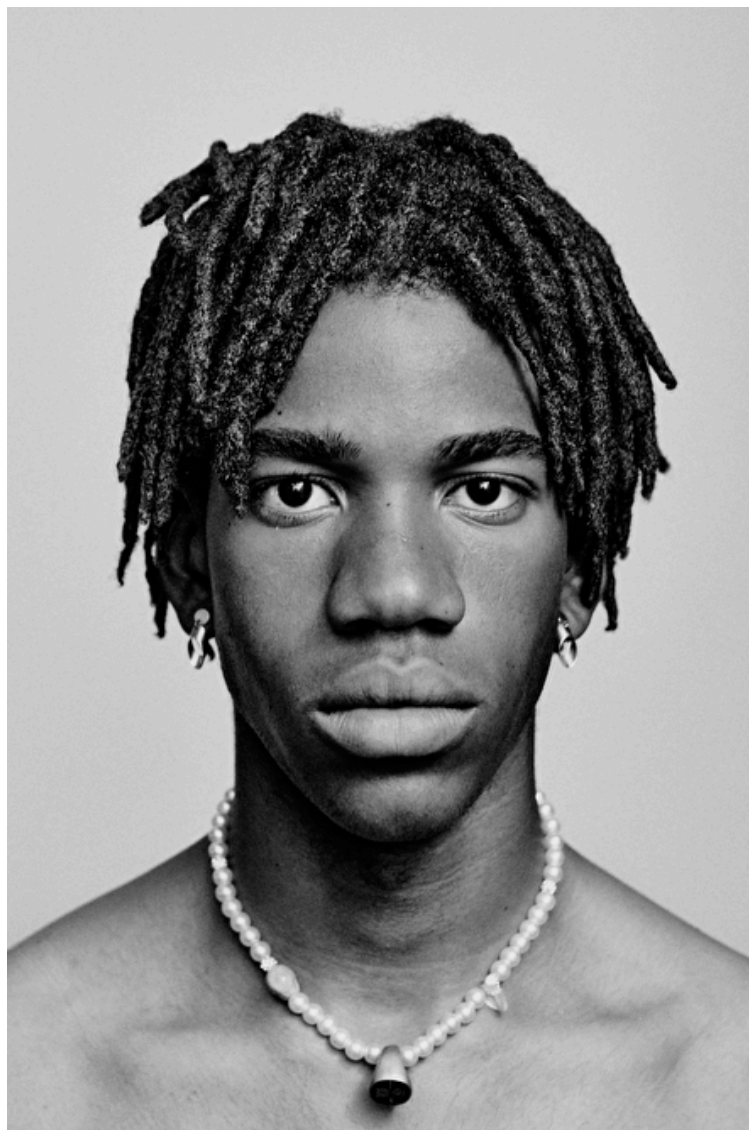

Waist 70cm / 27.5"

Hips 88cm / 34.5"

Shoes EU/US/UK 44 / 11 / 9.5

Eyes Brown

Hair Brown

Suit size 48cm / 38"

Select

MODEL MANAGEMENT