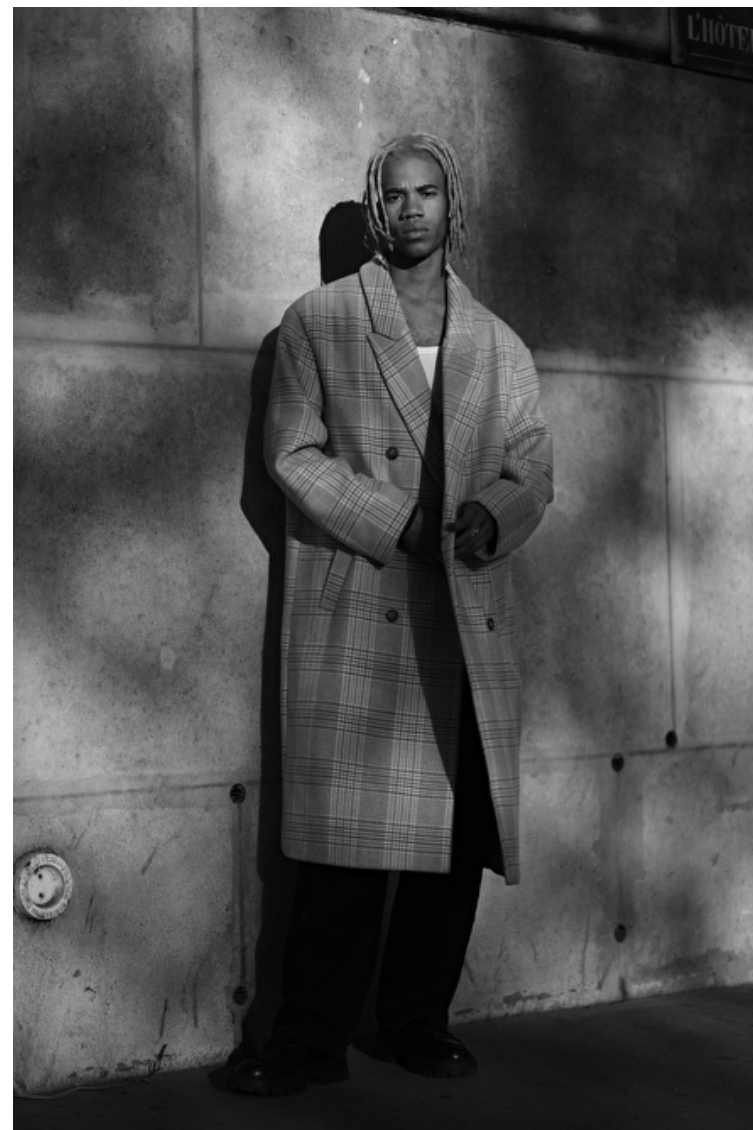

Waist 70cm / 27.5"

Hips 88cm / 34.5"

Shoes EU/US/UK 44 / 11 / 9.5

Eyes Brown

Hair Brown

Suit size 48cm / 38"

Select

MODEL MANAGEMENT