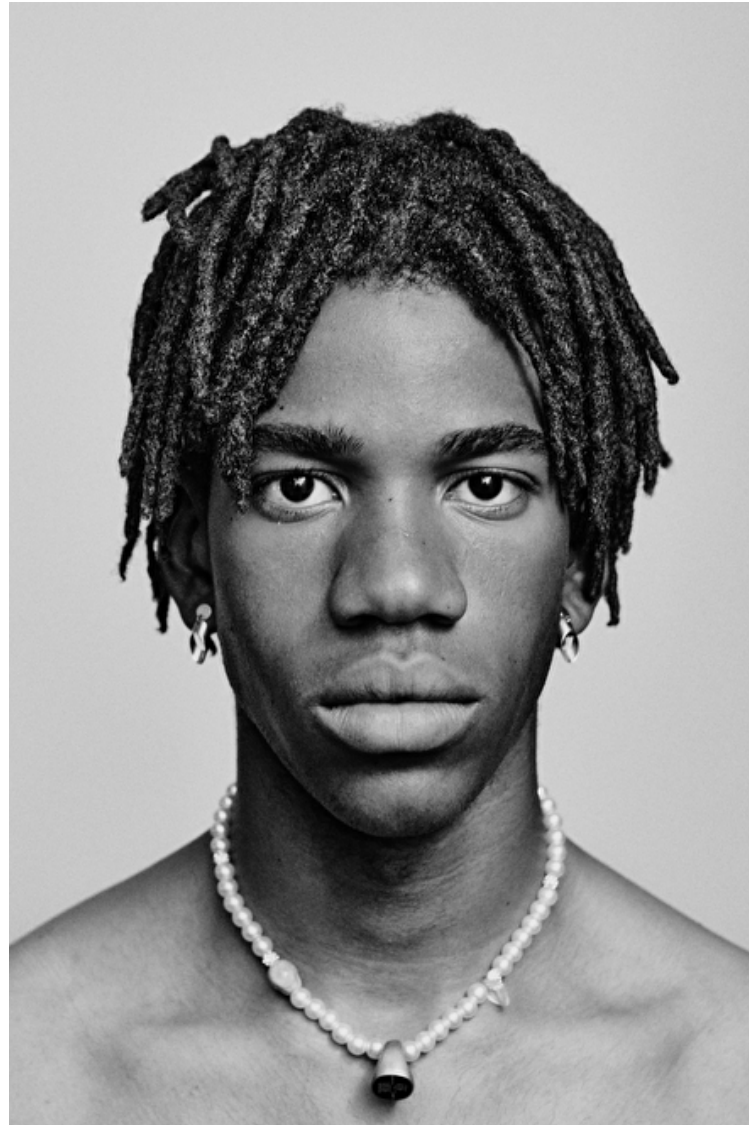

Select

MODEL MANAGEMENT

182 Rue de Rivoli, Paris, 75001, Ile-de-France, France

Phone: +33 (0) 1 40 20 15 15 Email: info.paris@selectmodel.com Website: <https://selectmodel.com/>

LOIC AMBA

Height 188cm / 6' 2.0"

Chest 87cm / 34.5"

Waist 70cm / 27.5"

Hips 88cm / 34.5"

Shoes EU/US/UK 44 / 11 / 9.5

Eyes Brown

Hair Brown

Suit size 48cm / 38"