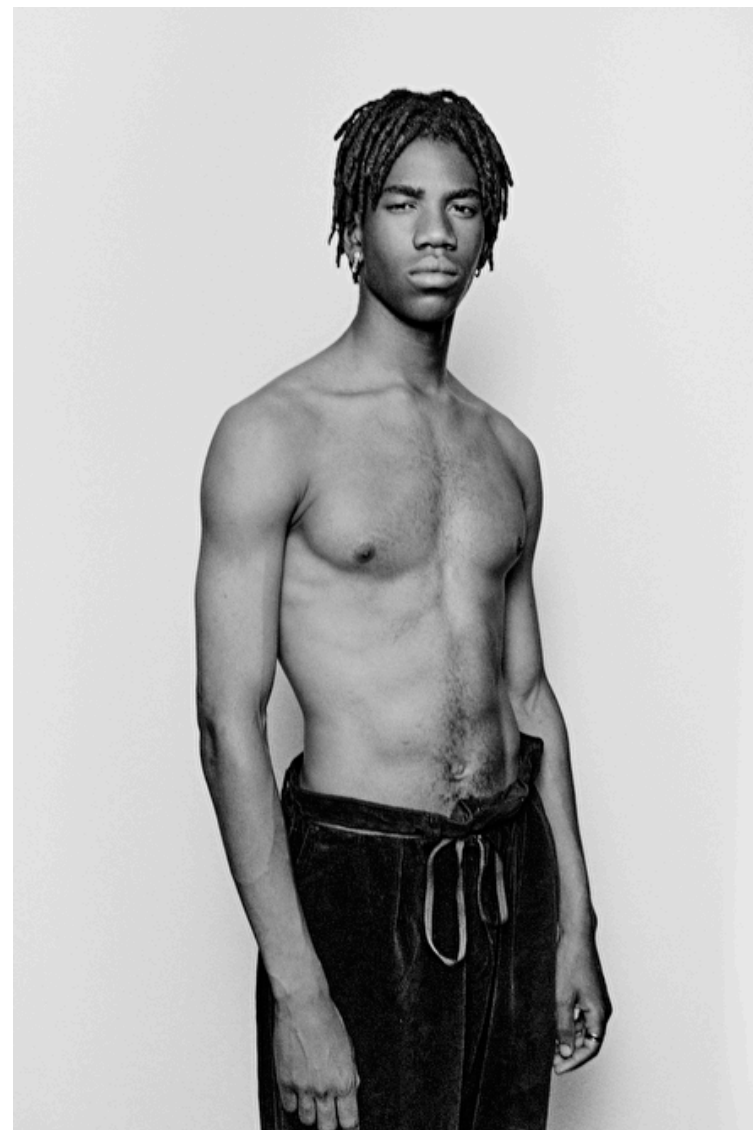

Waist 70cm / 27.5"

Hips 88cm / 34.5"

Shoes EU/US/UK 44 / 11 / 9.5

Eyes Brown

Hair Brown

Suit size 48cm / 38"

Select

MODEL MANAGEMENT