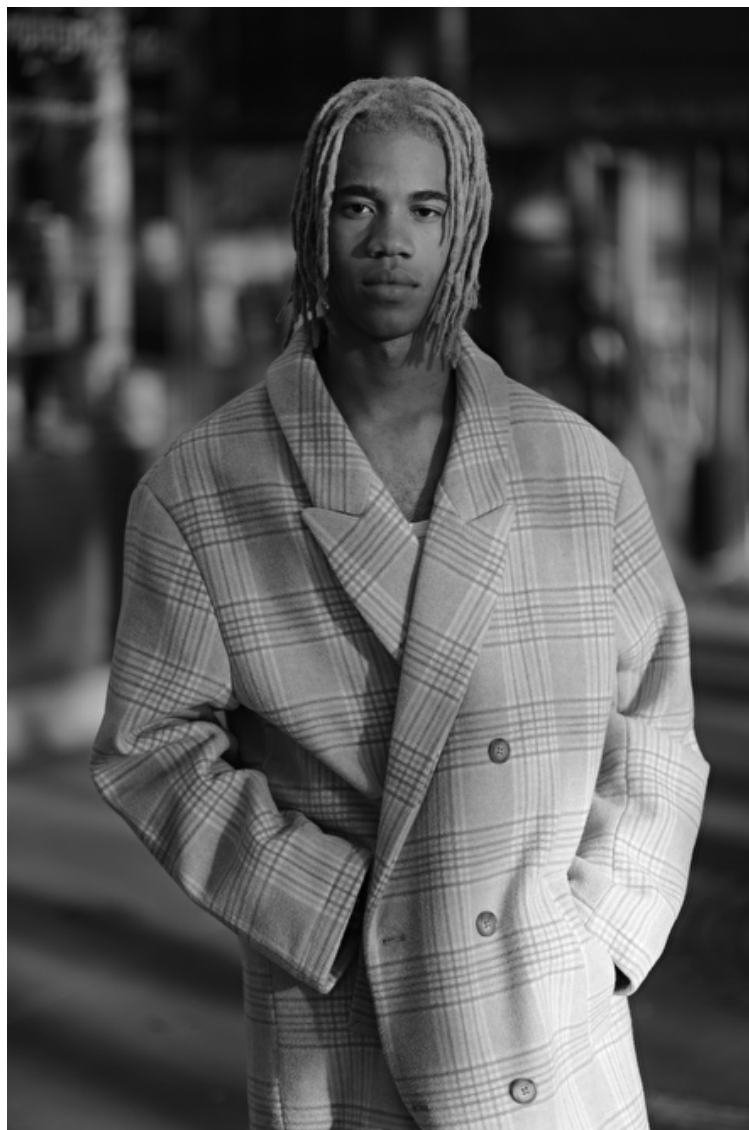

Waist 70cm / 27.5"

Hips 88cm / 34.5"

Shoes EU/US/UK 44 / 11 / 9.5

Eyes Brown

Hair Brown

Suit size 48cm / 38"

Select

MODEL MANAGEMENT