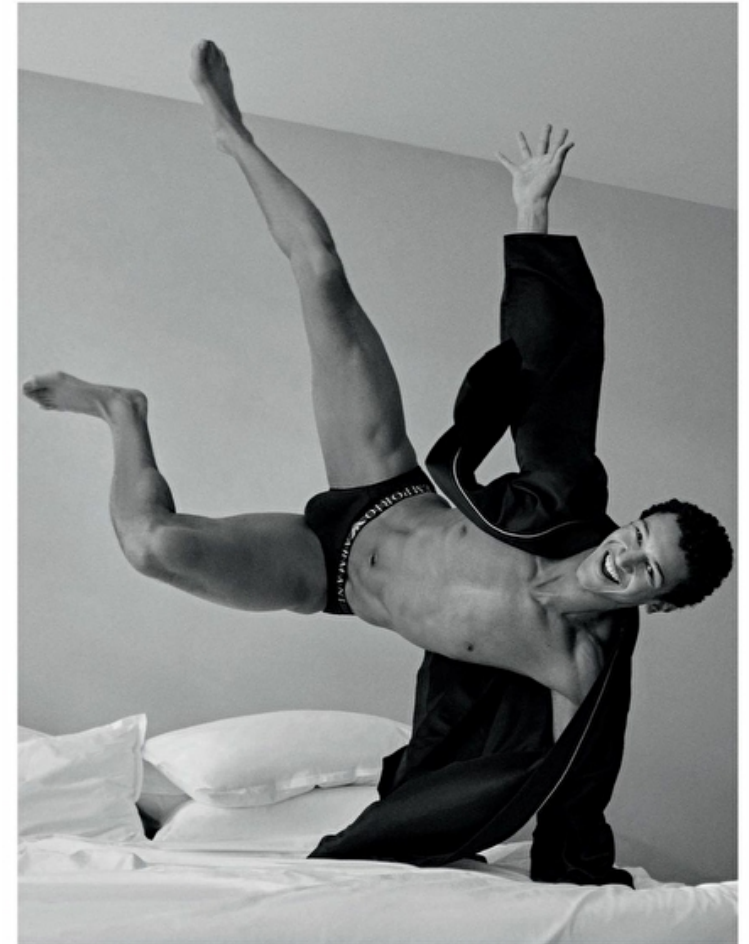

Select

MODEL MANAGEMENT

182 Rue de Rivoli, Paris, 75001, Ile-de-France, France

Phone: +33 (0) 1 40 20 15 15 Email: info.paris@selectmodel.com Website: <https://selectmodel.com/>

LOIC NAMIGANDET

Height 190cm / 6' 3.0"

Chest 95cm / 37.5"

Waist 78cm / 30.5"

Hips 97cm / 38"

Shoes EU/US/UK 46 / 12.5 / 11

Eyes Brown

Hair Brown

Suit size 50cm / 40"

EMPORIO ARMANI