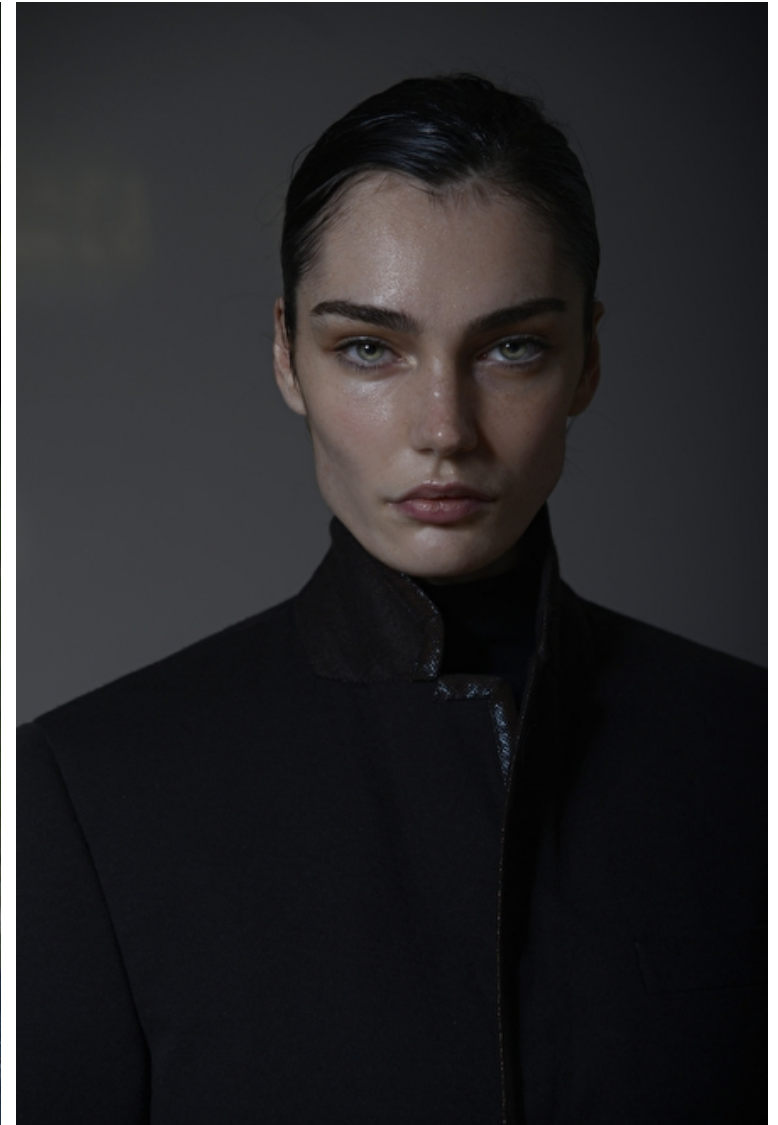

Bust 80cm / 31.5"

Waist 61cm / 24"

Hips 92cm / 36"

Shoes EU/US/UK 41.5 / 10 / 8

Eyes Blue green

Hair Brown

Cup B

Select