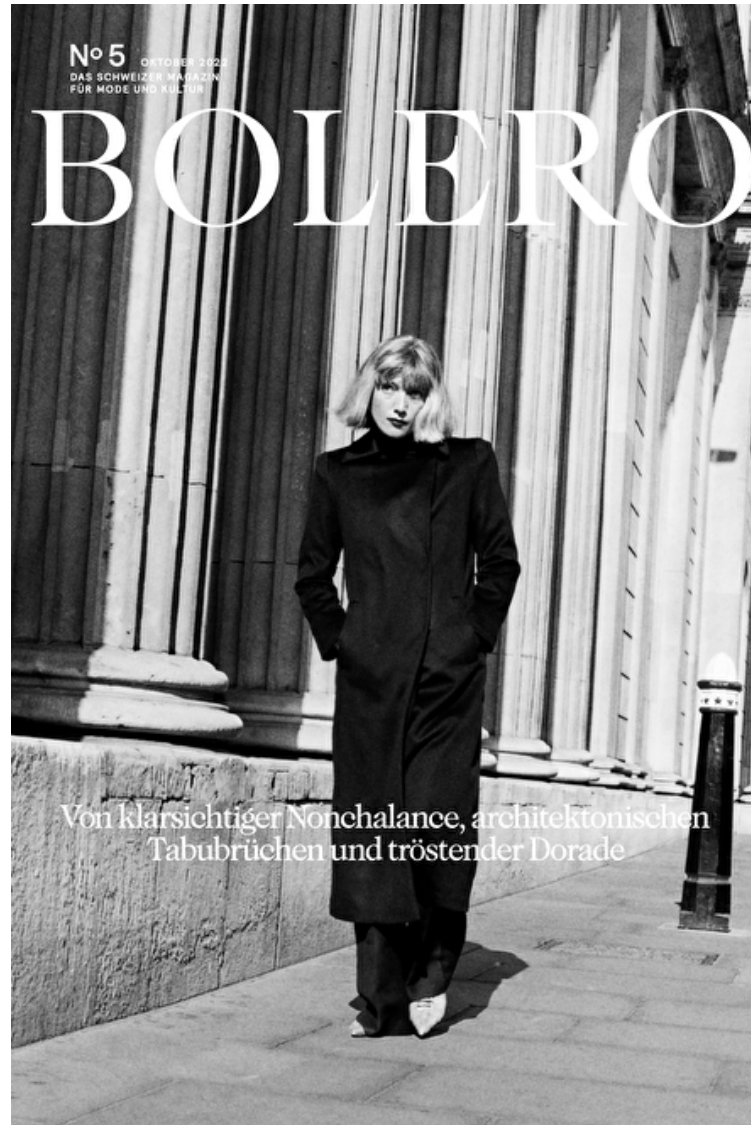

## Lou Schoof

Height 177cm / 5' 9.5"

Bust 87cm / 34.5"

Waist 61cm / 24"

Hips 87cm / 34.5"

Shoes EU/US/UK 37 / 6.5 / 4

Eyes Blue

Hair Blond