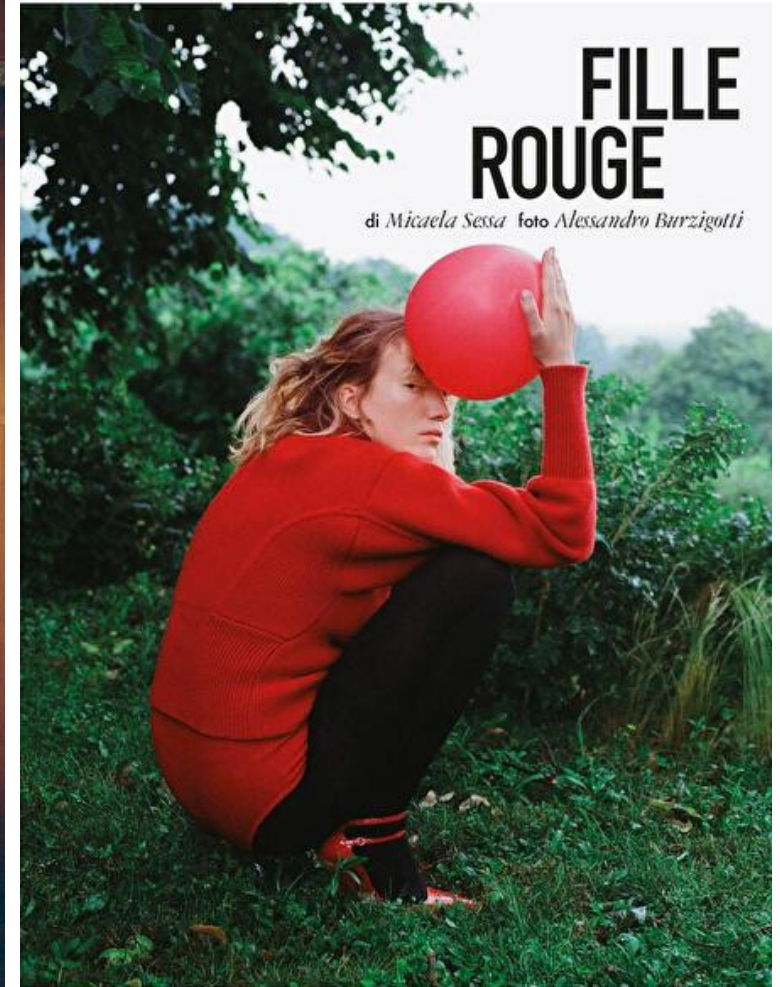

## Lou Schoof

Height 177cm / 5' 9.5"

Bust 87cm / 34.5"

Waist 61cm / 24"

Hips 87cm / 34.5"

Shoes EU/US/UK 37 / 6.5 / 4

Eyes Blue

Hair Blond