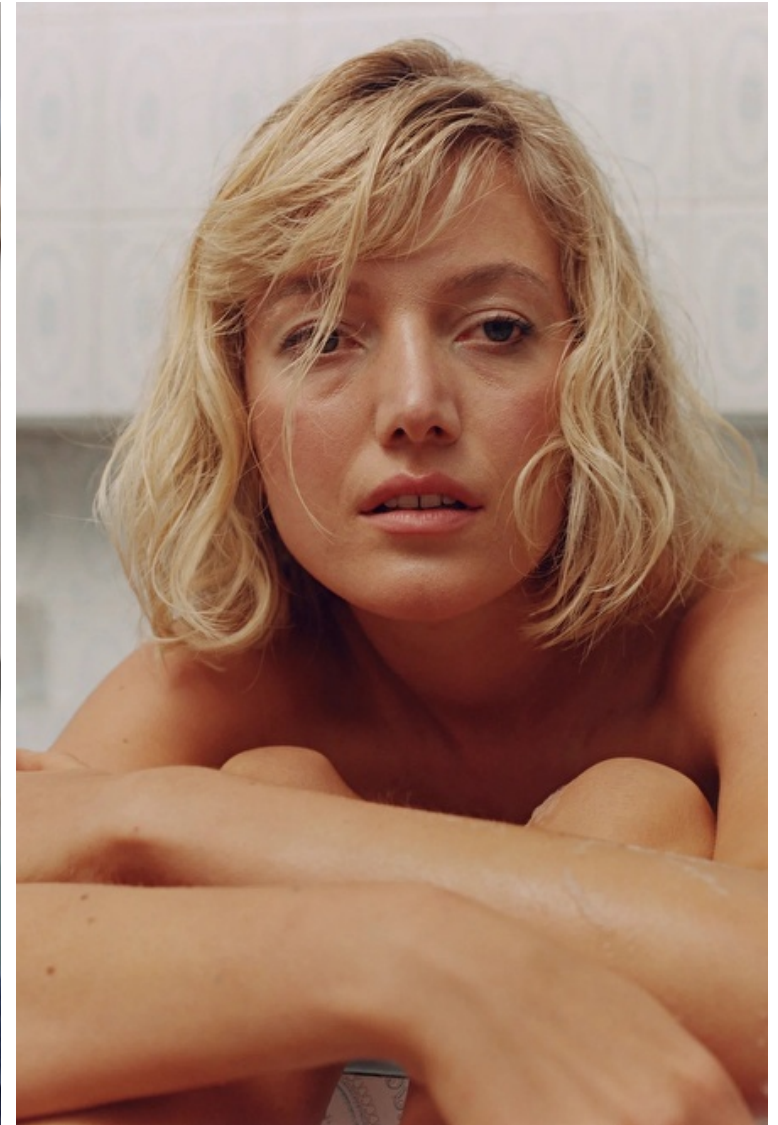

## Lou Schoof

Height 177cm / 5' 9.5"

Bust 87cm / 34.5"

Waist 61cm / 24"

Hips 87cm / 34.5"

Shoes EU/US/UK 37 / 6.5 / 4

Eyes Blue

Hair Blond