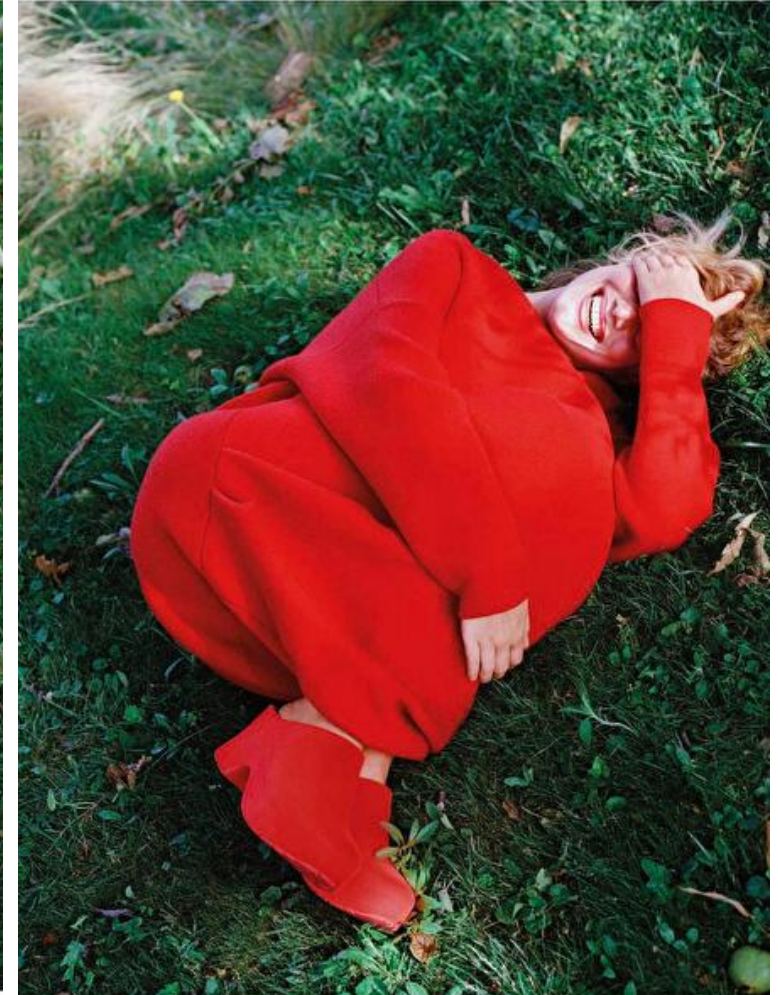

Select

MODEL MANAGEMENT

182 Rue de Rivoli, Paris, 75001, Ile-de-France, France

Phone: +33 (0) 1 40 20 15 15 Email: info.paris@selectmodel.com Website: <https://selectmodel.com/>

Lou Schoof

Height 177cm / 5' 9.5"

Bust 87cm / 34.5"

Waist 61cm / 24"

Hips 87cm / 34.5"

Shoes EU/US/UK 37 / 6.5 / 4

Eyes Blue

Hair Blond