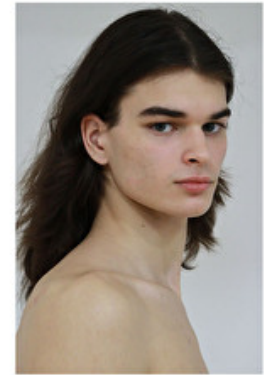

Inseam 82cm / 32.5"

Sleeve 60cm / 23.5"

Suit size 46cm / 36"

Select

MODEL MANAGEMENT

LOUIS EVERITT

HEIGHT 188CM BUST 87CM WAIST 71CM HIPS 91CM EYES GREEN HAIR BROWN

182 RUE DE RIVOLI, 75001, PARIS
TEL: + 33 (0) 1 40 20 15 15