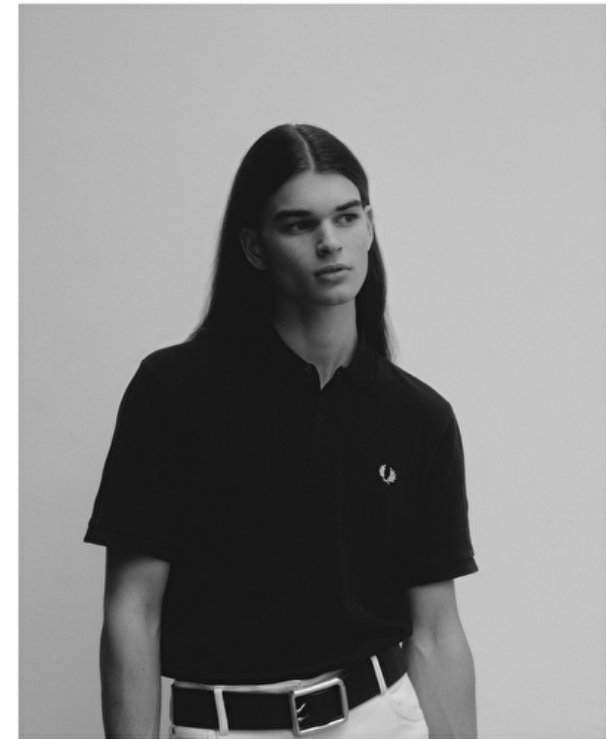

LOUIS EVERITT

Height 188cm / 6' 2.0"

Chest 87cm / 34.5"

Waist 71cm / 28"

Hips 91cm / 36"

Shoes EU/US/UK 42.5 / 10 / 8.5

Eyes Green brown

Hair Brown

Inseam 82cm / 32.5"

Sleeve 60cm / 23.5"

Suit size 46cm / 36"