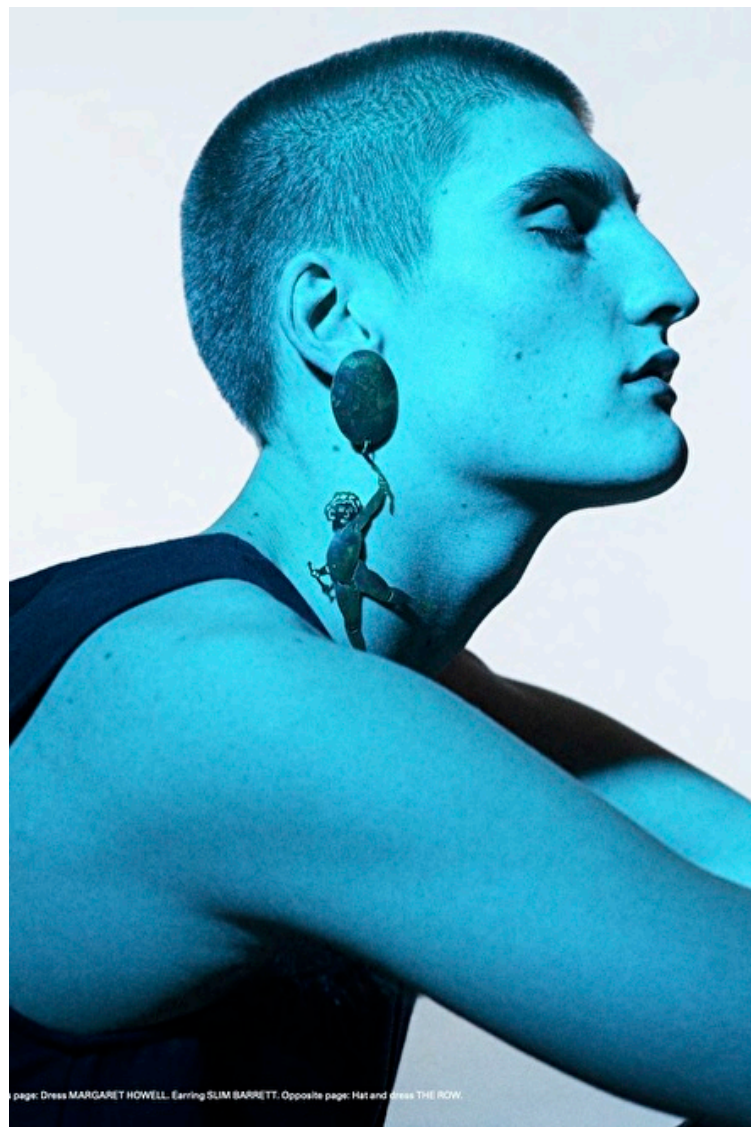

Select

MODEL MANAGEMENT

182 Rue de Rivoli, Paris, 75001, Île-de-France, France

Phone: +33 (0) 1 40 20 15 15 Email: info.paris@selectmodel.com Website: <https://selectmodel.com/>

LOUIS STEELE

Height 188cm / 6' 2.0"

Chest 91cm / 36"

Waist 76cm / 30"

Hips 90cm / 35.5"

Shoes EU/US/UK 44.5 / 11.5 /
10

Eyes Blue

Hair Blond

Suit size 48cm / 38"