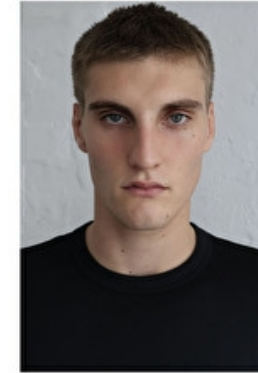

MODEL MANAGEMENT

182 Rue de Rivoli, Paris, 75001, Ile-de-France, France

Phone: +33 (0) 1 40 20 15 15 Email: info.paris@selectmodel.com Website: https://selectmodel.com/

LOUIS STEELE

Height 188cm / 6' 2.0"

MODEL MANAGEMENT

LOUIS STEELE

HEIGHT 188CM BUST 91CM WAIST 76CM HIPS 90CM EYES BLUE HAIR BLOND

182 RUE DE RIVOLI 75001, PARIS
TEL : +33 (0) 1 40 20 15 15