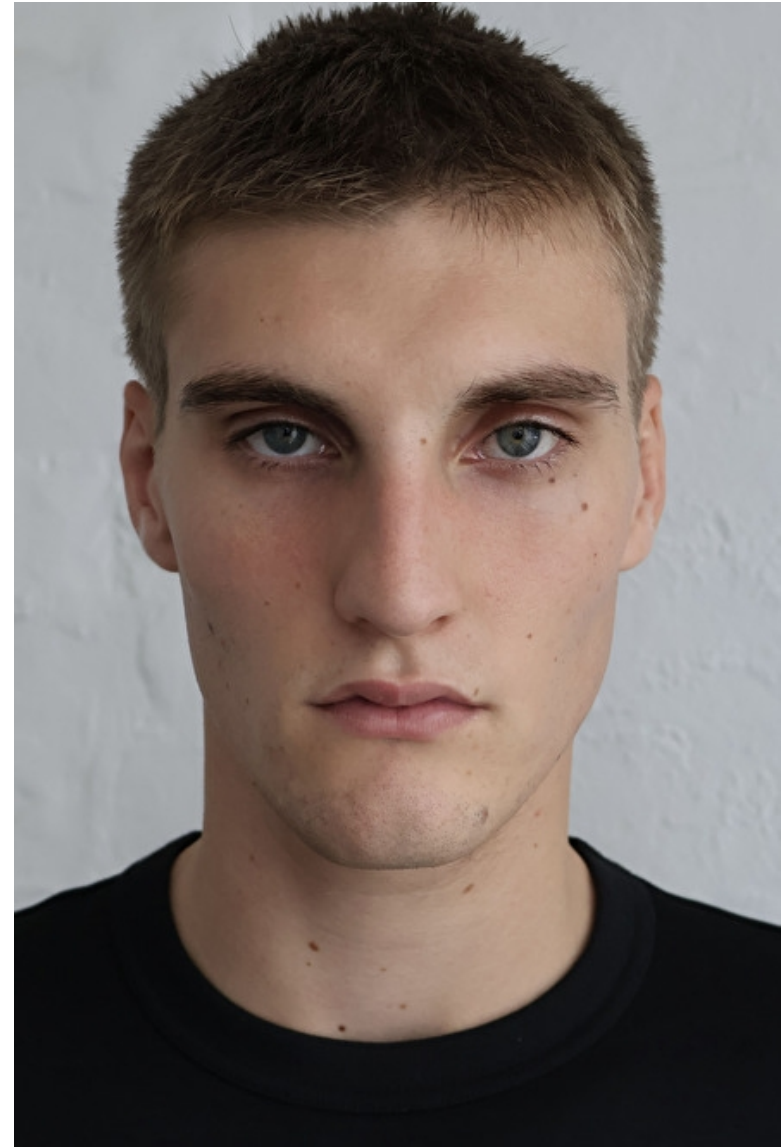

LOUIS STEELE

Height 188cm / 6' 2.0"

Chest 91cm / 36"

Waist 76cm / 30"

Hips 90cm / 35.5"

Shoes EU/US/UK 44.5 / 11.5 / 10

Eyes Blue

Hair Blond

Suit size 48cm / 38"