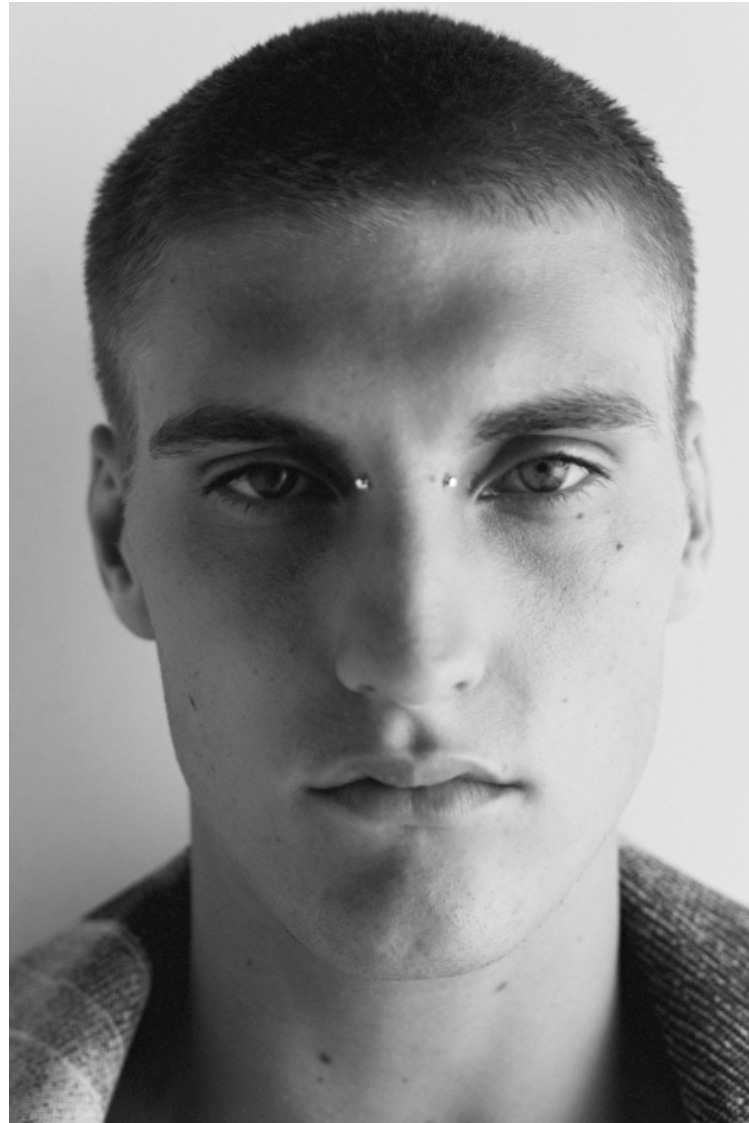

Select

MODEL MANAGEMENT

182 Rue de Rivoli, Paris, 75001, Ile-de-France, France

Phone: +33 (0) 1 40 20 15 15 Email: info.paris@selectmodel.com Website: <https://selectmodel.com/>

LOUIS STEELE

Height 188cm / 6' 2.0"

Chest 91cm / 36"

Waist 76cm / 30"

Hips 90cm / 35.5"

Shoes EU/US/UK 44.5 / 11.5 /
10

Eyes Blue

Hair Blond

Suit size 48cm / 38"