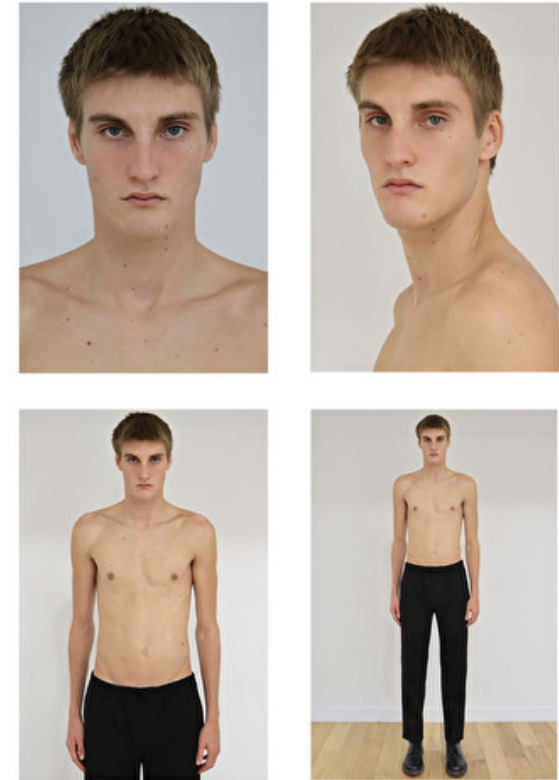

LOUIS STEELE

Height 188cm / 6' 2.0"

Chest 91cm / 36"

Waist 76cm / 30"

Hips 90cm / 35.5"

Shoes EU/US/UK 44.5 / 11.5 /
10

Eyes Blue

Hair Blond

Suit size 48cm / 38"

Select

MODEL MANAGEMENT

LOUIS STEELE

HEIGHT 188CM BUST 91CM WAIST 76CM HIPS 90CM EYES BLUE HAIR BLOND

182 RUE DE RIVOLI, 75001, PARIS
TEL: + 33 (0) 1 40 20 15 15