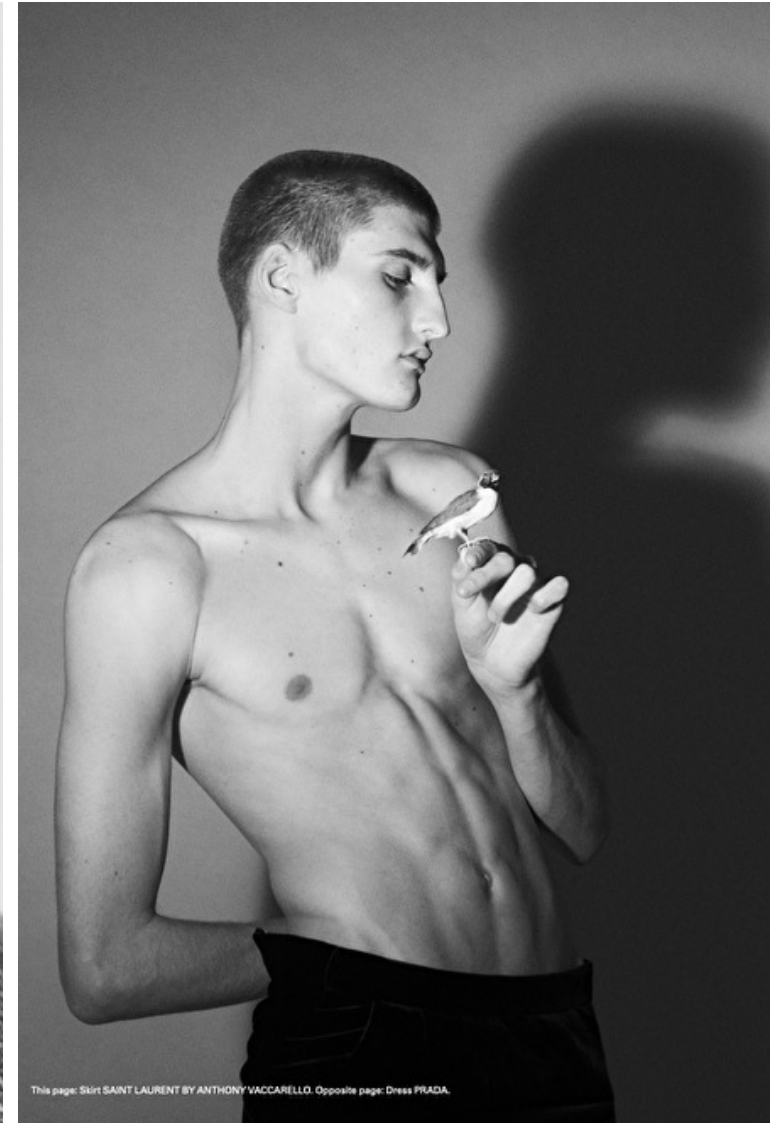

Select

MODEL MANAGEMENT

182 Rue de Rivoli, Paris, 75001, Ile-de-France, France

Phone: +33 (0) 1 40 20 15 15 Email: info.paris@selectmodel.com Website: <https://selectmodel.com/>

LOUIS STEELE

Height 188cm / 6' 2.0"

Chest 91cm / 36"

Waist 76cm / 30"

Hips 90cm / 35.5"

Shoes EU/US/UK 44.5 / 11.5 /
10

Eyes Blue

Hair Blond

Suit size 48cm / 38"