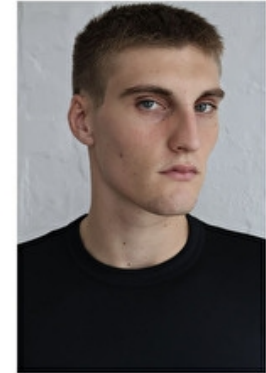

MODEL MANAGEMENT

182 Rue de Rivoli, Paris, 75001, Ile-de-France, France

Phone: +33 (0) 1 40 20 15 15 Email: info.paris@selectmodel.com Website: https://selectmodel.com/

LOUIS STEELE

Height 188cm / 6' 2.0"

MODEL MANAGEMENT

LOUIS STEELE

HEIGHT 188CM BUST 91CM WAIST 76CM HIPS 90CM EYES BLUE HAIR BLOND

182 RUE DE RIVOLI 75001, PARIS
TEL : +33 (0) 1 40 20 15 15