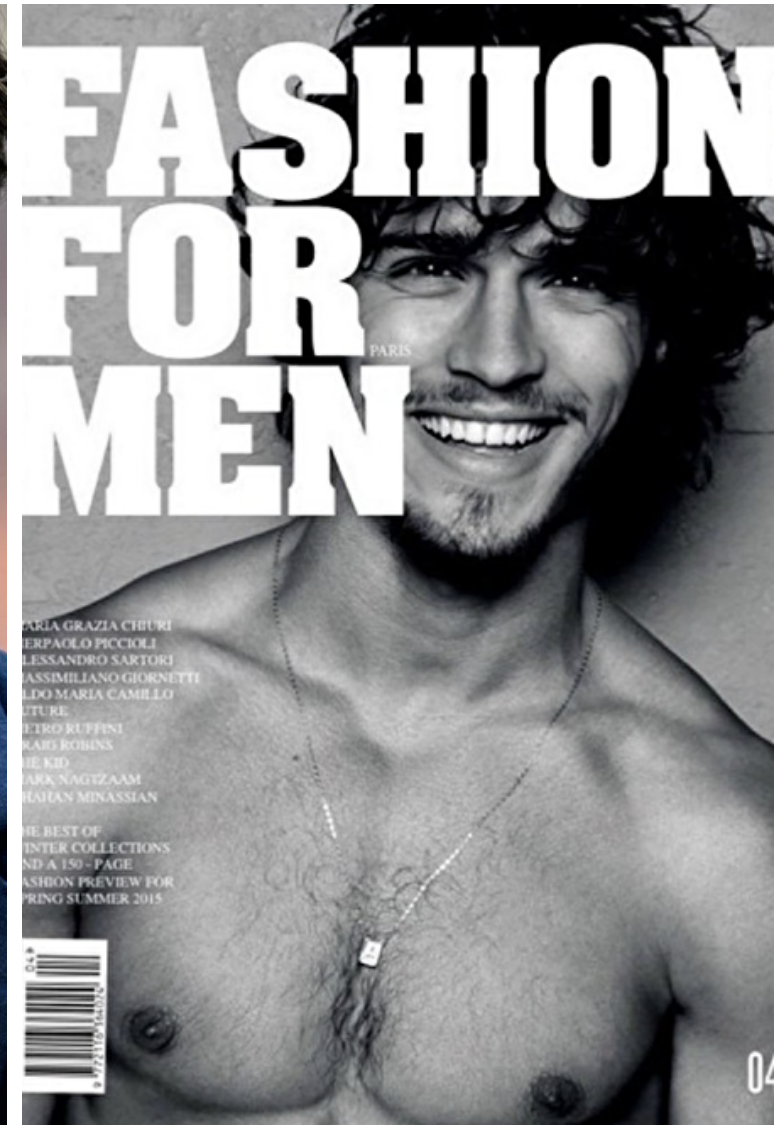

Height 178cm / 5' 10.0"

Chest 98cm / 38.5"

Waist 76cm / 30"

Hips 92cm / 36"

Shoes EU/US/UK 43 / 10.5 / 9

Eyes Green

Hair Brown

Location LONDRES