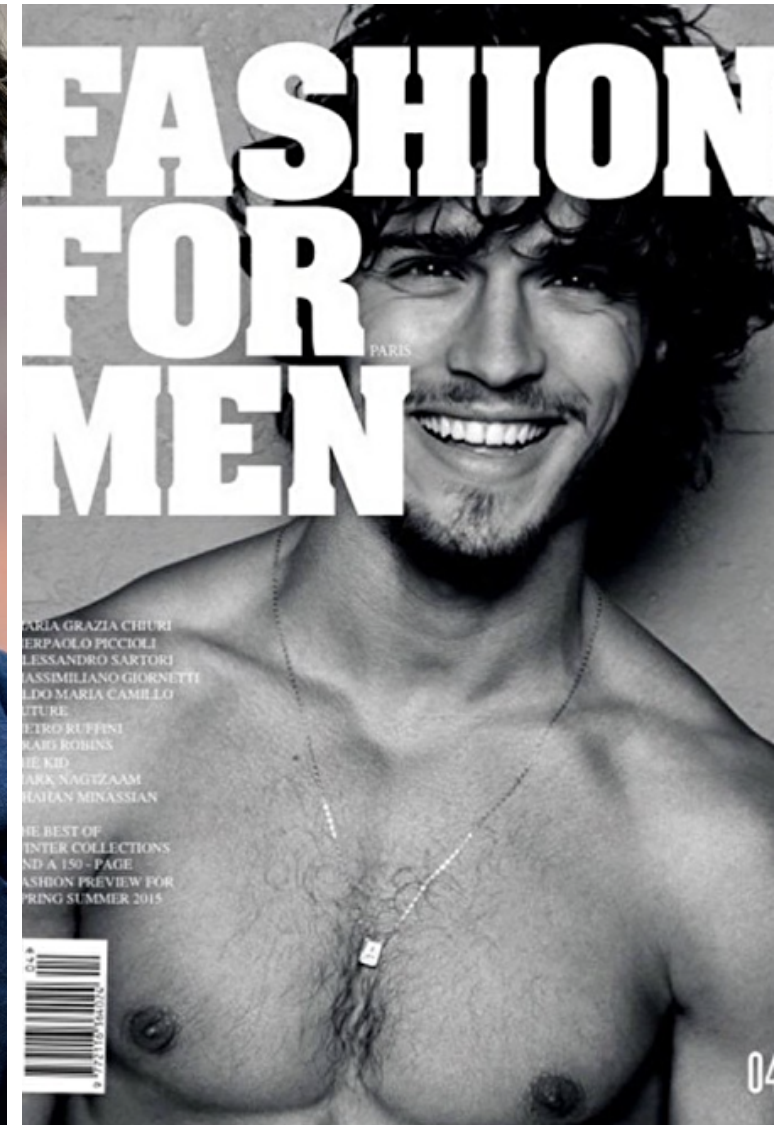

Waist 76cm / 30"

Hips 92cm / 36"

Shoes EU/US/UK 43 / 10.5 / 9

Eyes Green

Hair Brown

Suit size 48cm / 38"

Location LONDRES

LUCAS MEDEIROS

Height 178cm / 5' 10.0"

Chest 98cm / 38.5"

Waist 76cm / 30"

Hips 92cm / 36"

Shoes EU/US/UK 43 / 10.5 / 9

Eyes Green

Hair Brown

Suit size 48cm / 38"