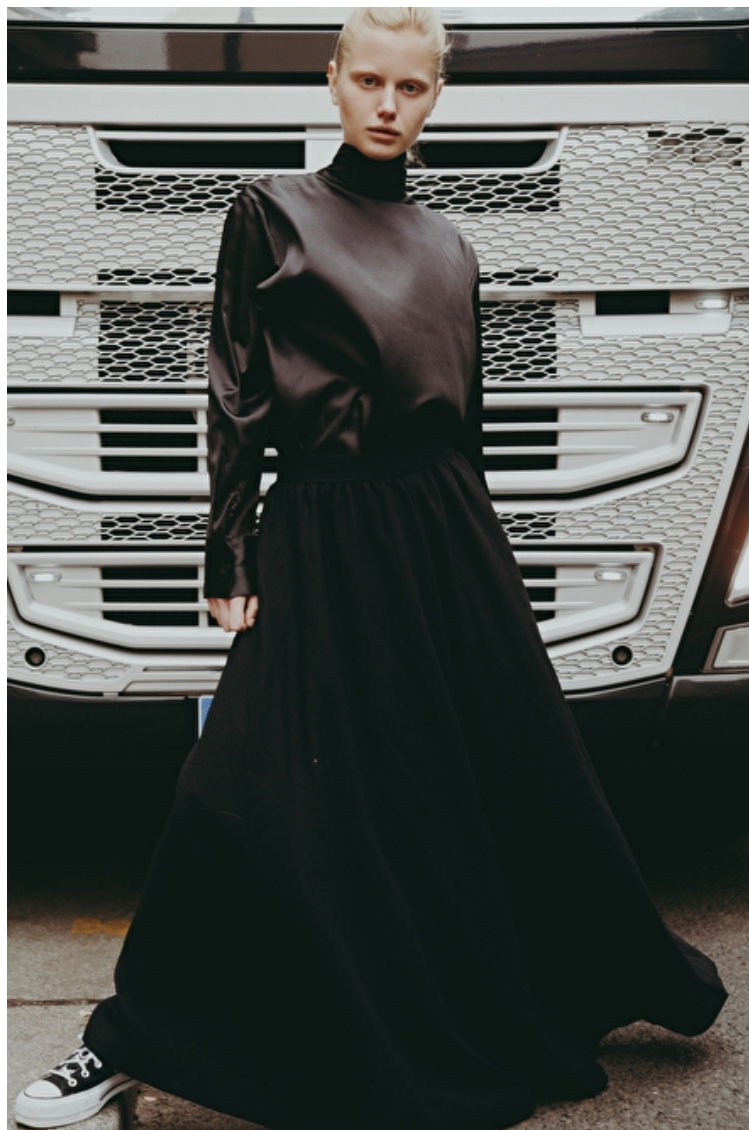

Select

MODEL MANAGEMENT

182 Rue de Rivoli, Paris, 75001, Ile-de-France, France

Phone: +33 (0) 1 40 20 15 15 Email: info.paris@selectmodel.com Website: <https://selectmodel.com/>

Lucy Bateau

Height 170cm / 5' 7.0"

Bust 78cm / 30.5"

Waist 57cm / 22.5"

Hips 87cm / 34.5"

Shoes EU/US/UK 38 / 7.5 / 5

Eyes Blue

Hair Blond

Hair length 5