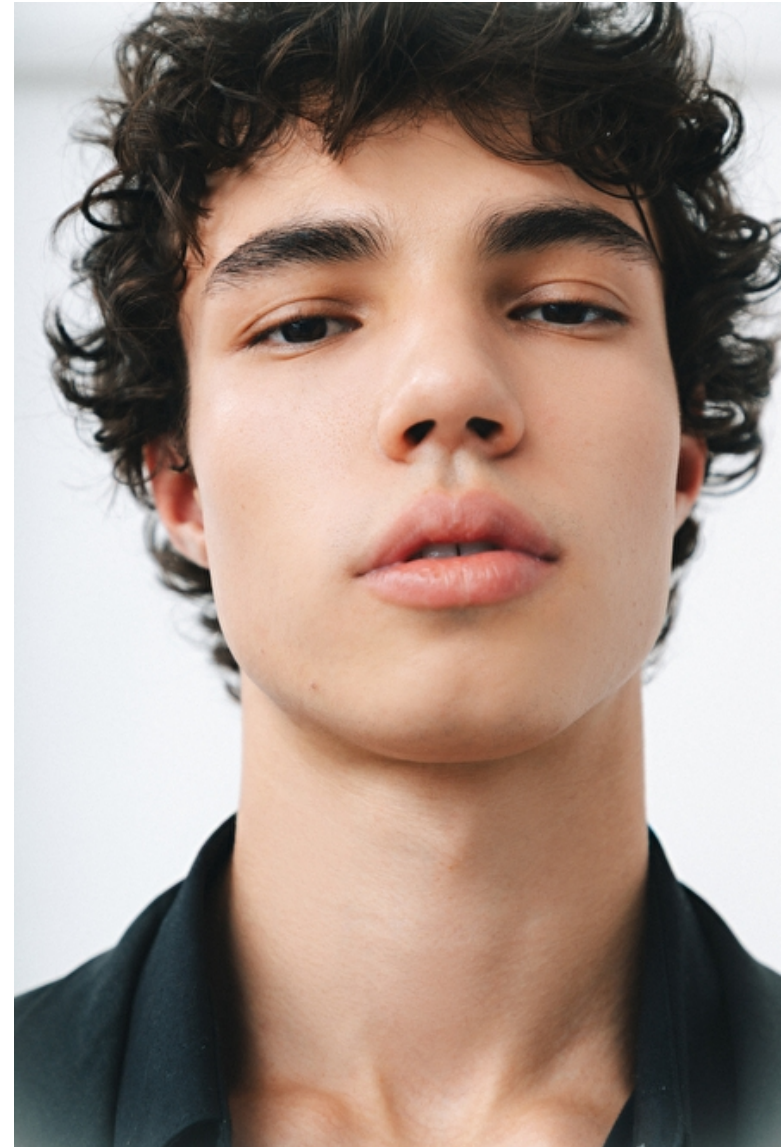

## LUIS ALTVATER

Height 189cm / 6' 2.5"

Chest 92cm / 36"

Waist 76cm / 30"

Hips 92cm / 36"

Shoes EU/US/UK 44 / 11 / 9.5

Eyes Brown

Hair Brown

Suit size 48cm / 38"