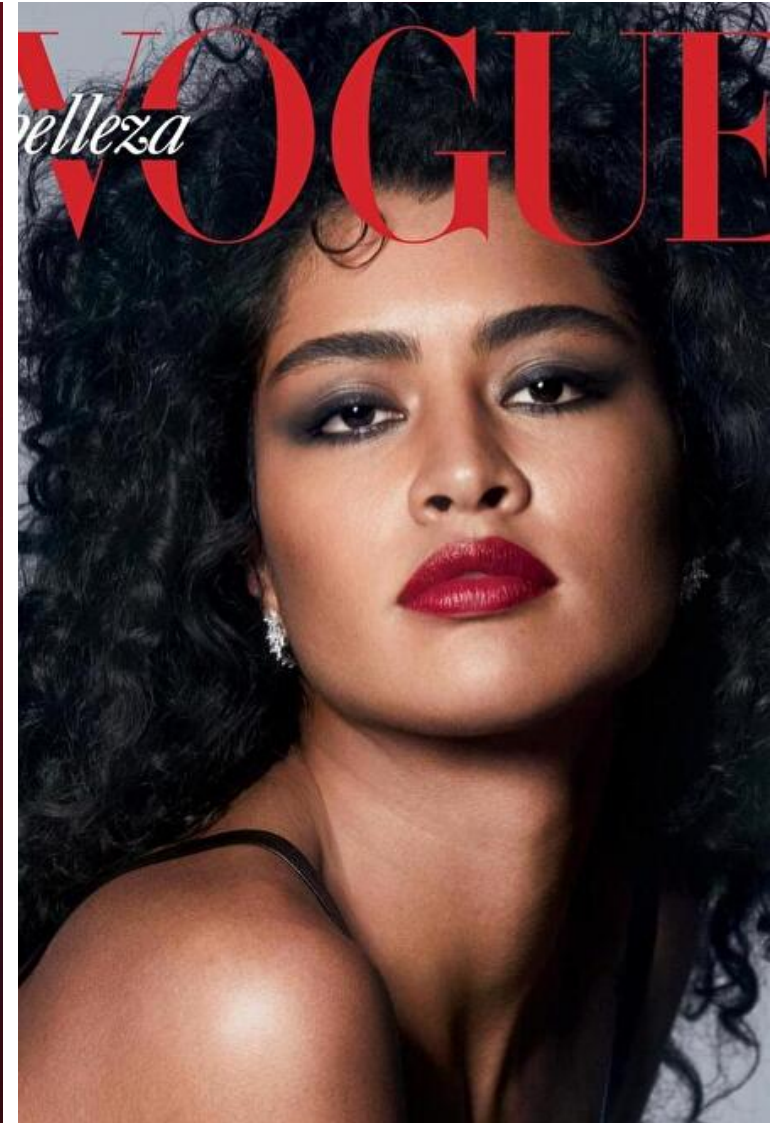

Select

MODEL MANAGEMENT

182 Rue de Rivoli, Paris, 75001, Ile-de-France, France

Phone: +33 (0) 1 40 20 15 15 Email: info.paris@selectmodel.com Website: <https://selectmodel.com/>

Luz Pavon

Height 175cm / 5' 9.0"

Bust 79cm / 31"

Waist 58cm / 23"

Hips 84cm / 33"

Shoes EU/US/UK 40 / 9 / 7

Eyes Dark brown

Hair Dark brown