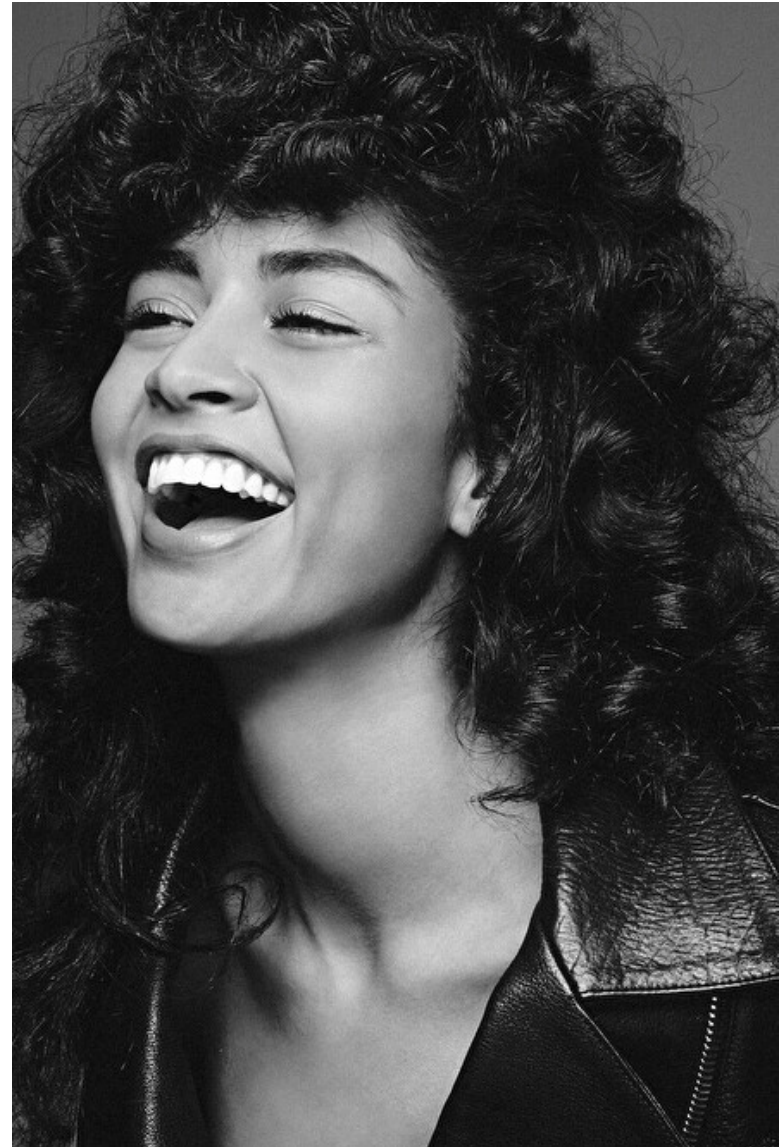

## Luz Pavon

Height 175cm / 5' 9.0"

Bust 79cm / 31"

Waist 58cm / 23"

Hips 84cm / 33"

Shoes EU/US/UK 40 / 9 / 7

Eyes Dark brown

Hair Dark brown