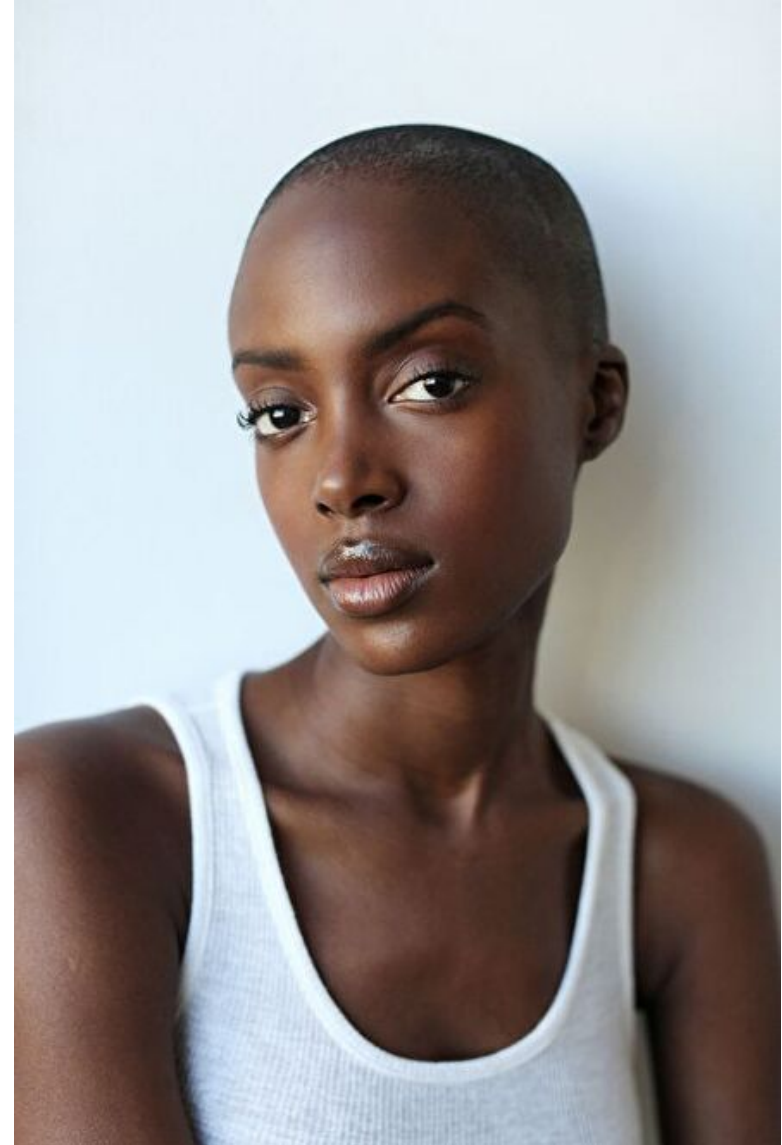

Madisin Rian

Height 177cm / 5' 9.5"

Bust 81cm / 32"

Waist 58cm / 23"

Hips 86cm / 34"

Shoes EU/US/UK 37.5 / 7 / 4

Hair Dark brown

Eyes Brown

Size EU/US 32 / 2