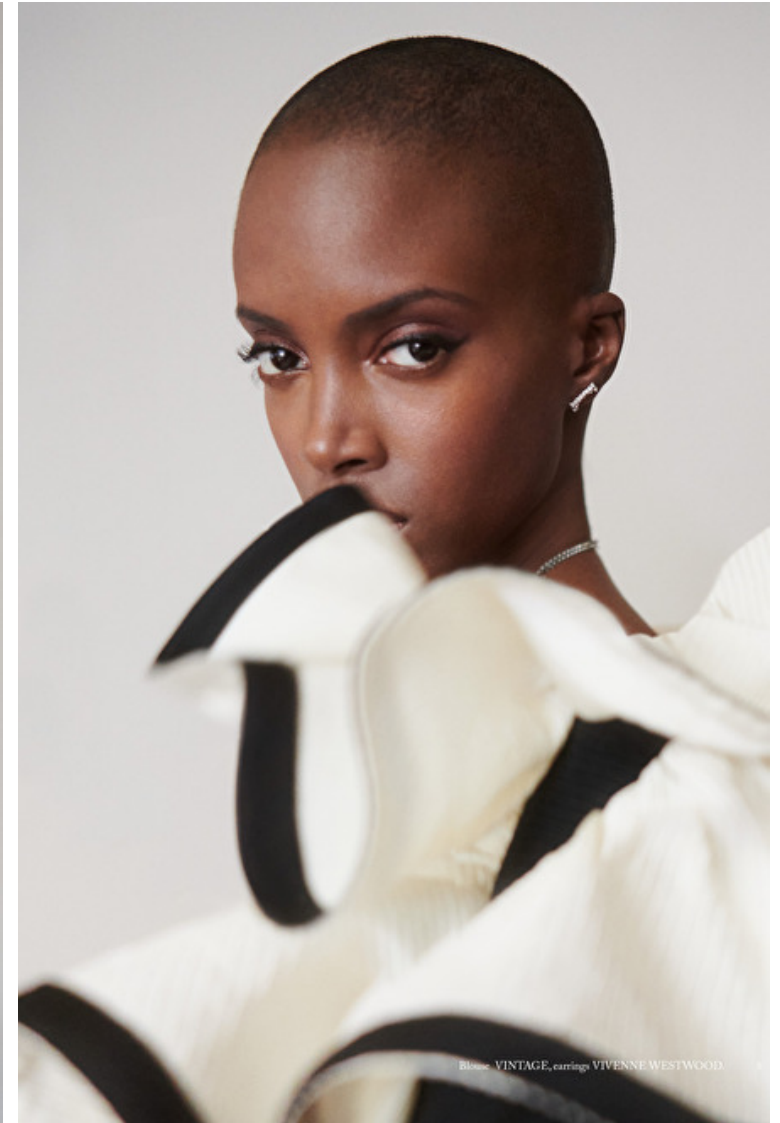

Bust 81cm / 32"

Waist 58cm / 23"

Hips 86cm / 34"

Shoes EU/US/UK 37.5 / 7 / 4

Hair Dark brown

Eyes Brown

Size EU/US 32 / 2

Blossom VINTAGE, earrings VIVENNE WESTWOOD