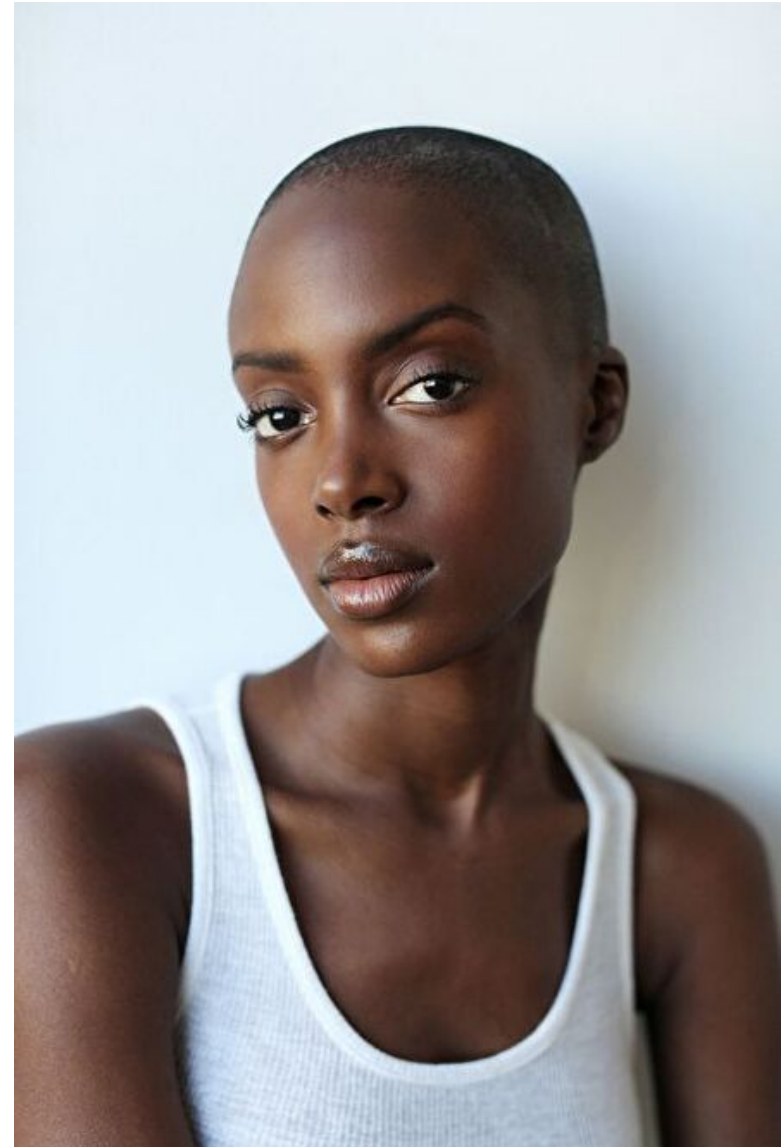

Madisin Rian

Height 177cm / 5' 9.5"

Bust 81cm / 32"

Waist 58cm / 23"

Hips 86cm / 34"

Shoes EU/US/UK 37.5 / 7 / 4

Hair Dark brown

Eyes Brown

Size EU/US 32 / 2