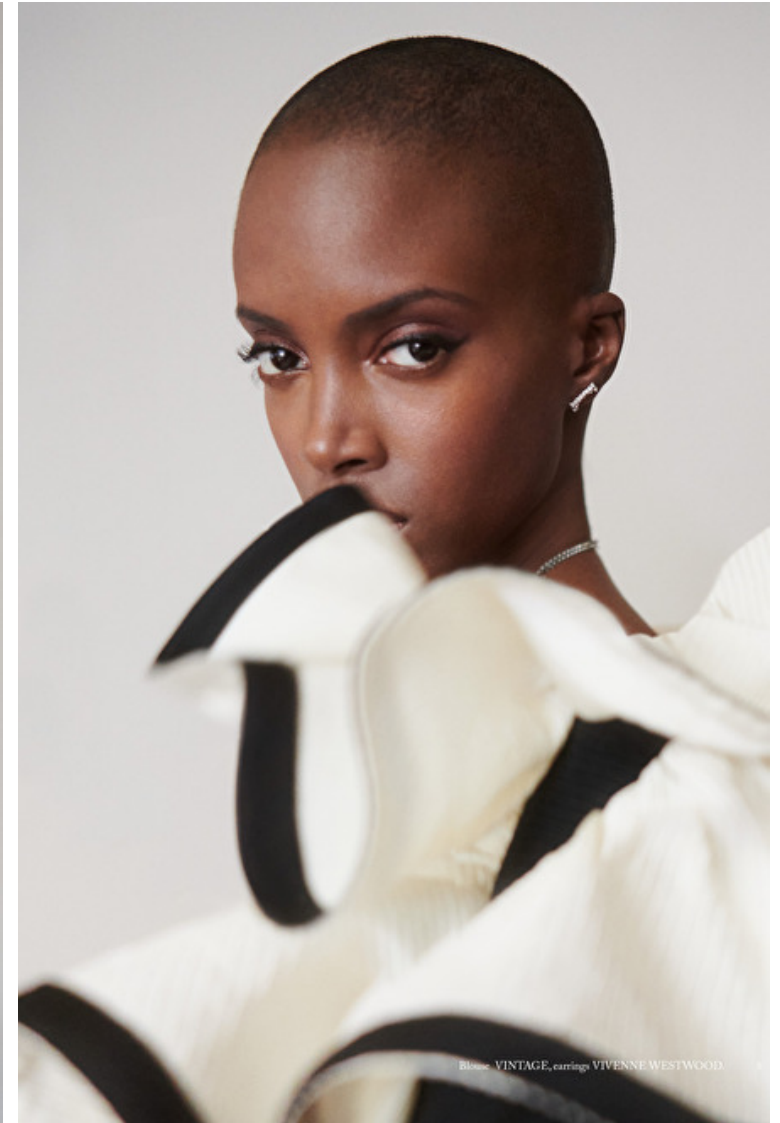

Bust 81cm / 32"

Waist 58cm / 23"

Hips 86cm / 34"

Shoes EU/US/UK 37.5 / 7 / 4

Hair Dark brown

Eyes Brown

Size EU/US 32 / 2

Select