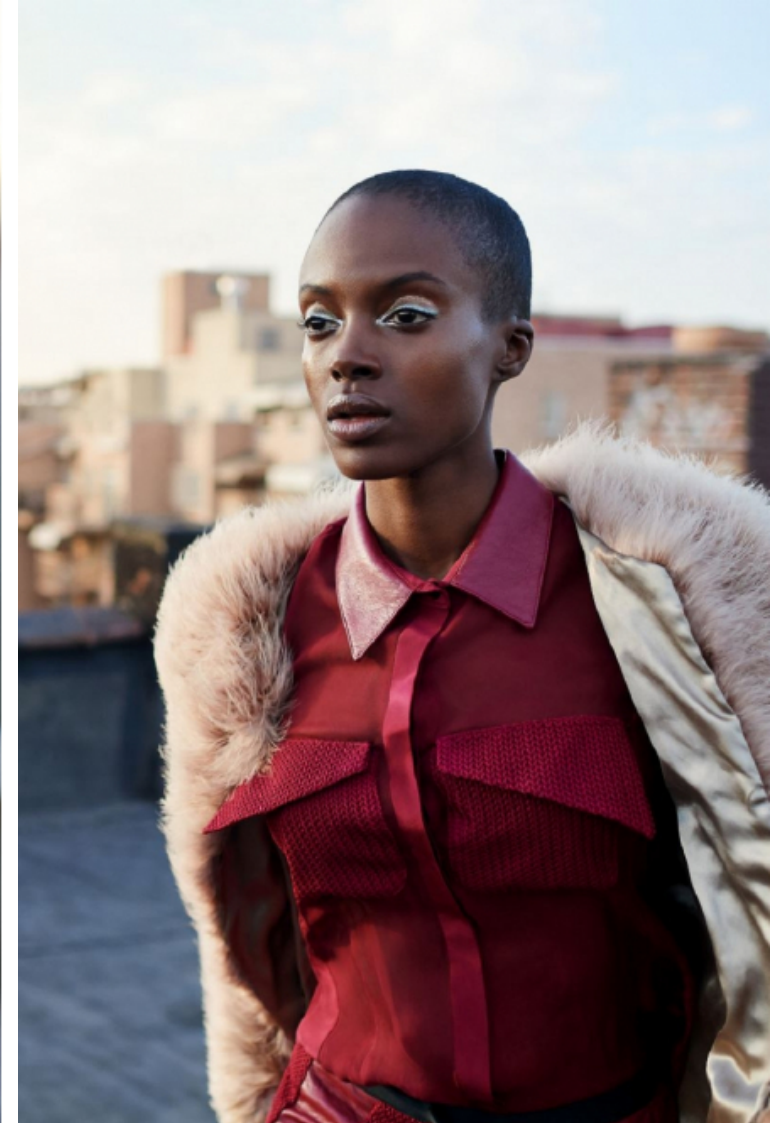

Select

MODEL MANAGEMENT

182 Rue de Rivoli, Paris, 75001, Ile-de-France, France

Phone: +33 (0) 1 40 20 15 15 Email: info.paris@selectmodel.com Website: <https://selectmodel.com/>

Madisin Rian

Height 177cm / 5' 9.5"

Bust 81cm / 32"

Waist 58cm / 23"

Hips 86cm / 34"

Shoes EU/US/UK 37.5 / 7 / 4

Hair Dark brown

Eyes Brown

Size EU/US 32 / 2