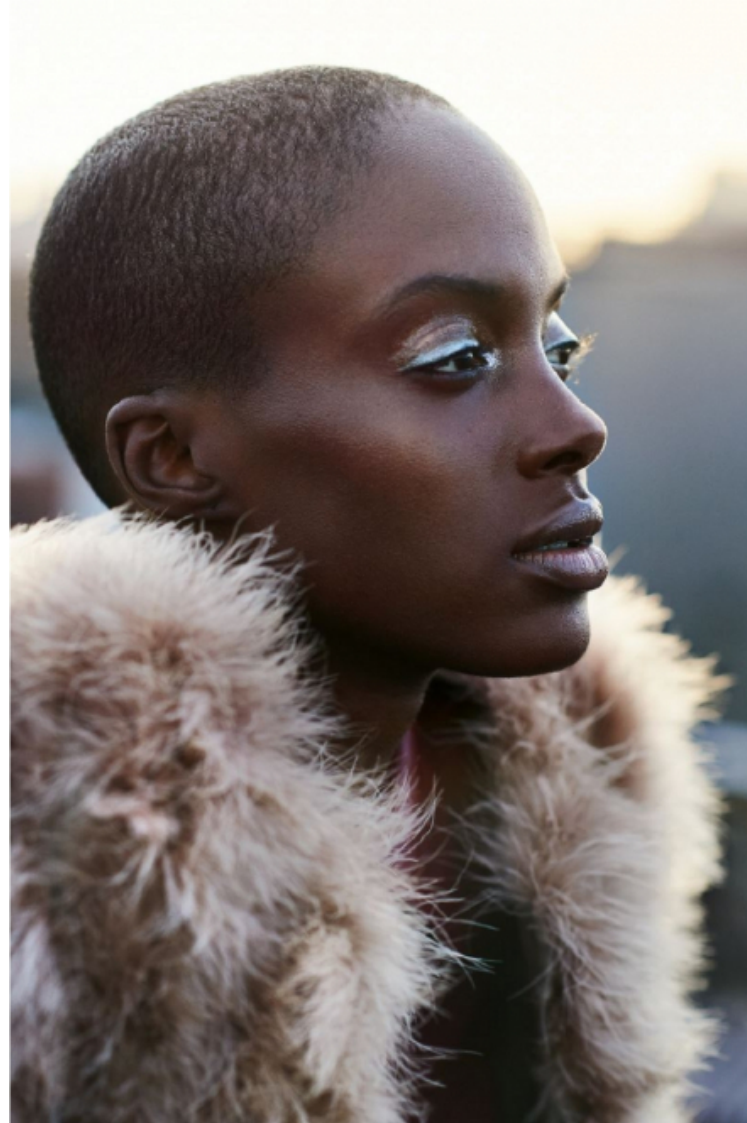

Select

MODEL MANAGEMENT

182 Rue de Rivoli, Paris, 75001, Ile-de-France, France

Phone: +33 (0) 1 40 20 15 15 Email: info.paris@selectmodel.com Website: <https://selectmodel.com/>

Madisin Rian

Height 177cm / 5' 9.5"

Bust 81cm / 32"

Waist 58cm / 23"

Hips 86cm / 34"

Shoes EU/US/UK 37.5 / 7 / 4

Hair Dark brown

Eyes Brown

Size EU/US 32 / 2