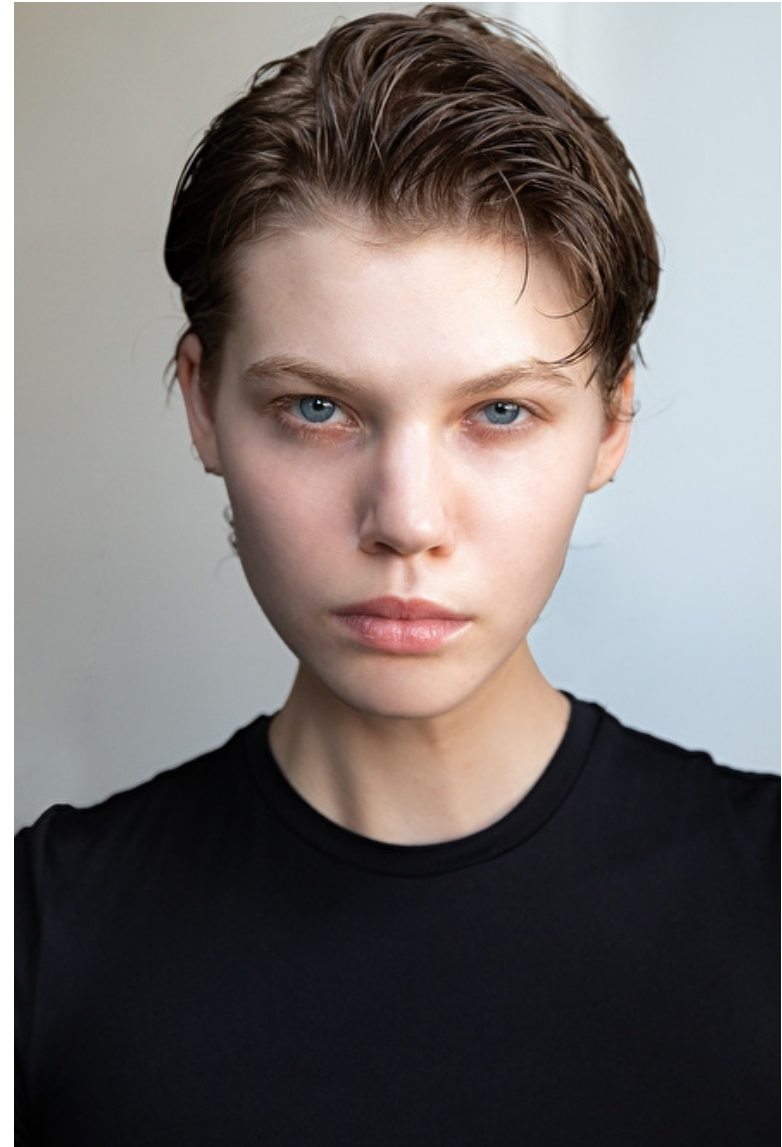

Magda

Height 177cm / 5' 9.5"

Bust 80cm / 31.5"

Waist 60cm / 23.5"

Hips 90cm / 35.5"

Shoes EU/US/UK 40 / 9 / 7

Eyes Blue

Hair Blond

Select

MODEL MANAGEMENT

182 Rue de Rivoli, Paris, 75001, Ile-de-France, France

Phone: +33 (0) 1 40 20 15 15 Email: info.paris@selectmodel.com Website: <https://selectmodel.com/>

Magda

Height 177cm / 5' 9.5"