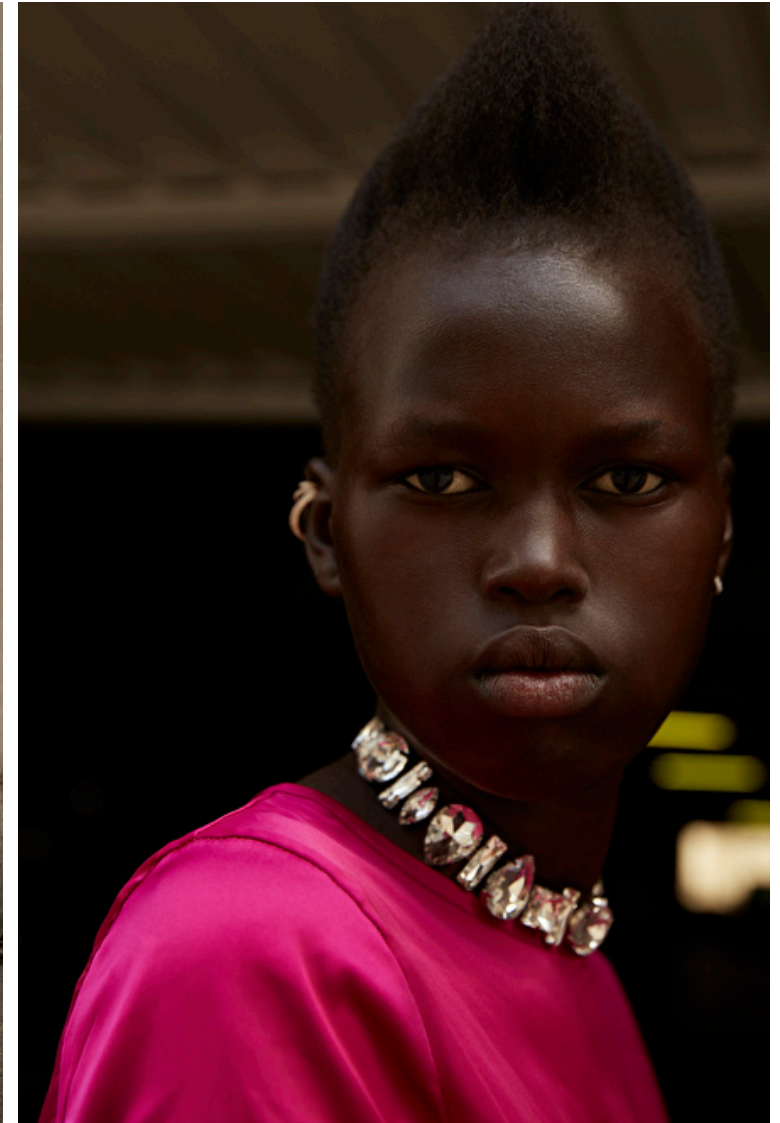

Select

MODEL MANAGEMENT

182 Rue de Rivoli, Paris, 75001, Île-de-France, France

Phone: +33 (0) 1 40 20 15 15 Email: info.paris@selectmodel.com Website: <https://selectmodel.com/>

Mami Akol

Height 180cm / 5' 11.0"

Bust 79cm / 31"

Waist 61cm / 24"

Hips 87cm / 34.5"

Shoes EU/US/UK 41 / 9.5 / 8

Eyes Brown

Hair Black

Cup B

Hair length 1