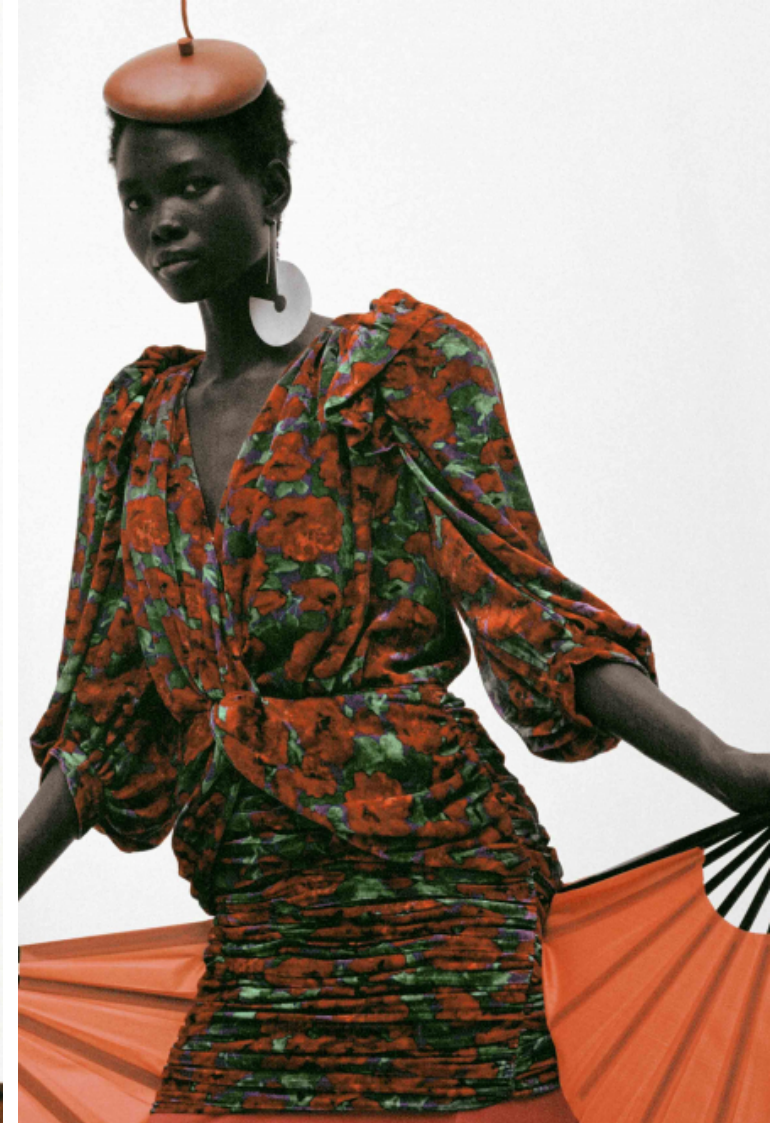

Height 178cm / 5' 10.0"

Bust 81cm / 32"

Waist 60cm / 23.5"

Hips 86cm / 34"

Shoes EU/US/UK 38 / 7.5 / 5

Eyes Brown

Hair Brown

Select