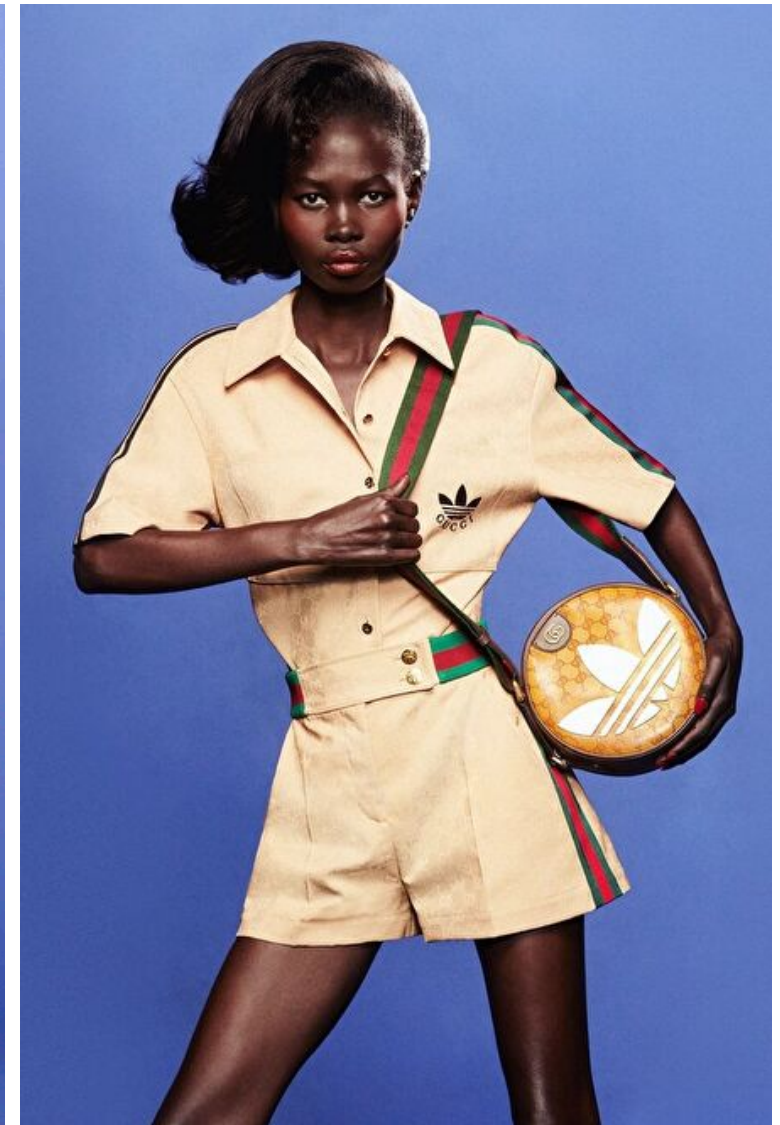

Select

MODEL MANAGEMENT

182 Rue de Rivoli, Paris, 75001, Île-de-France, France

Phone: +33 (0) 1 40 20 15 15 Email: info.paris@selectmodel.com Website: <https://selectmodel.com/>

Mammina Aker

Height 178cm / 5' 10.0"

Bust 81cm / 32"

Waist 60cm / 23.5"

Hips 86cm / 34"

Shoes EU/US/UK 38 / 7.5 / 5

Eyes Brown

Hair Brown