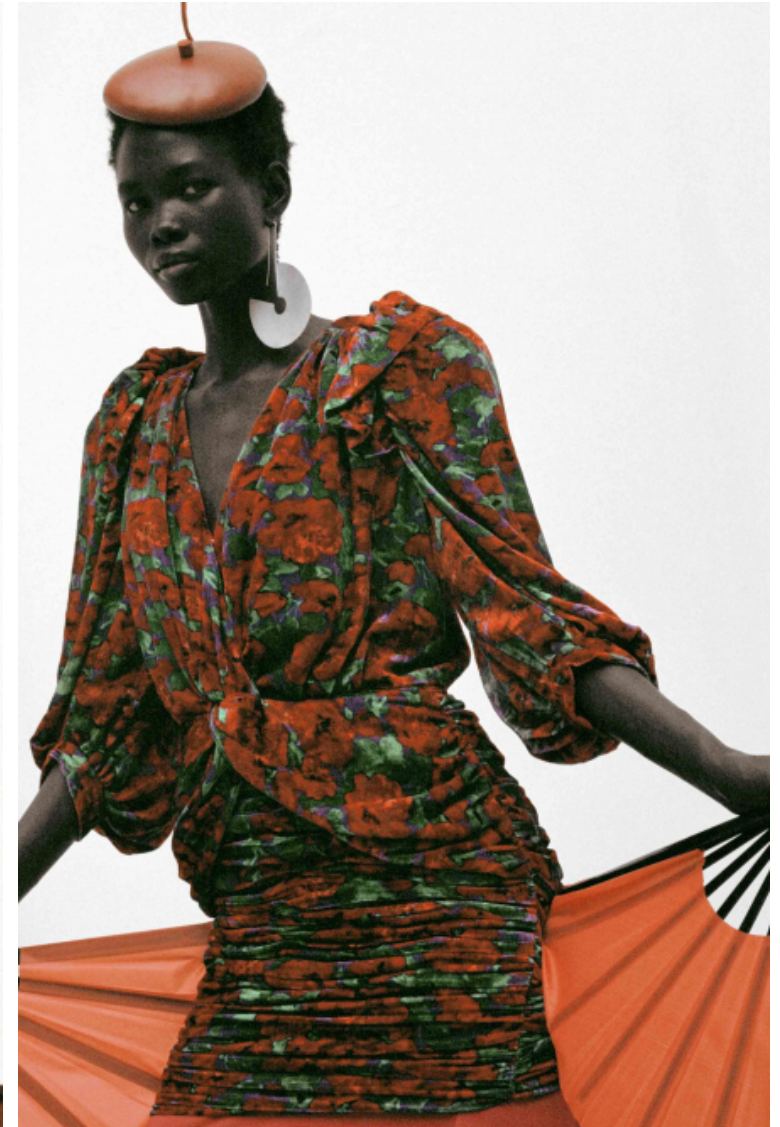

Select

MODEL MANAGEMENT

182 Rue de Rivoli, Paris, 75001, Île-de-France, France

Phone: +33 (0) 1 40 20 15 15 Email: info.paris@selectmodel.com Website: <https://selectmodel.com/>

Mammina Aker

Height 178cm / 5' 10.0"

Bust 81cm / 32"

Waist 60cm / 23.5"

Hips 86cm / 34"

Shoes EU/US/UK 38 / 7.5 / 5

Eyes Brown

Hair Brown