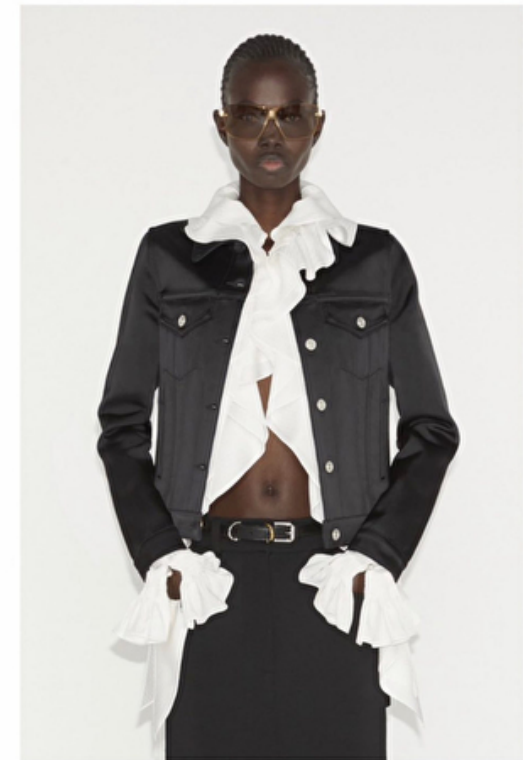

Waist 60cm / 23.5"

Hips 86cm / 34"

Shoes EU/US/UK 38 / 7.5 / 5

Eyes Brown

Hair Brown

GIVENCHY

FALL 2023 WOMEN'S PRE-COLLECTION
DIRECTEUR ARTISTIQUE MATTHEW M. WILLIAMS
SHOT BY THOMAS LOHR
STYLED BY LAETITIA GIMENEZ