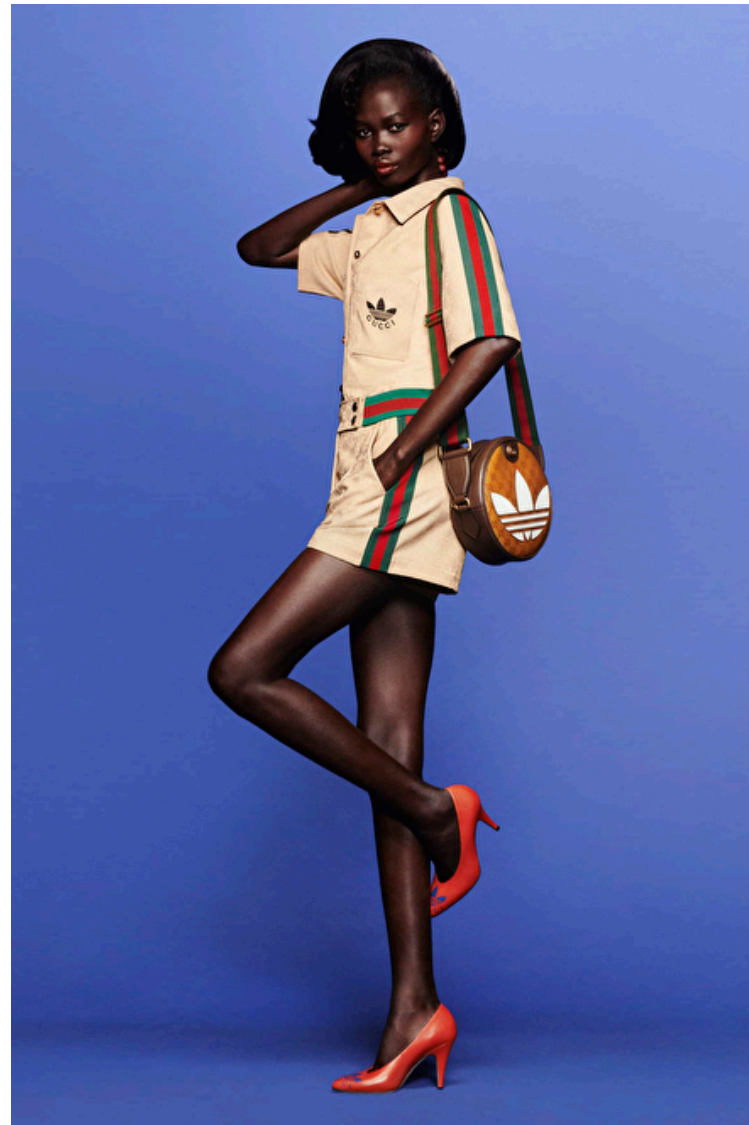

Select

MODEL MANAGEMENT

182 Rue de Rivoli, Paris, 75001, Île-de-France, France

Phone: +33 (0) 1 40 20 15 15 Email: info.paris@selectmodel.com Website: <https://selectmodel.com/>

Mammina Aker

Height 178cm / 5' 10.0"

Bust 81cm / 32"

Waist 60cm / 23.5"

Hips 86cm / 34"

Shoes EU/US/UK 38 / 7.5 / 5

Eyes Brown

Hair Brown