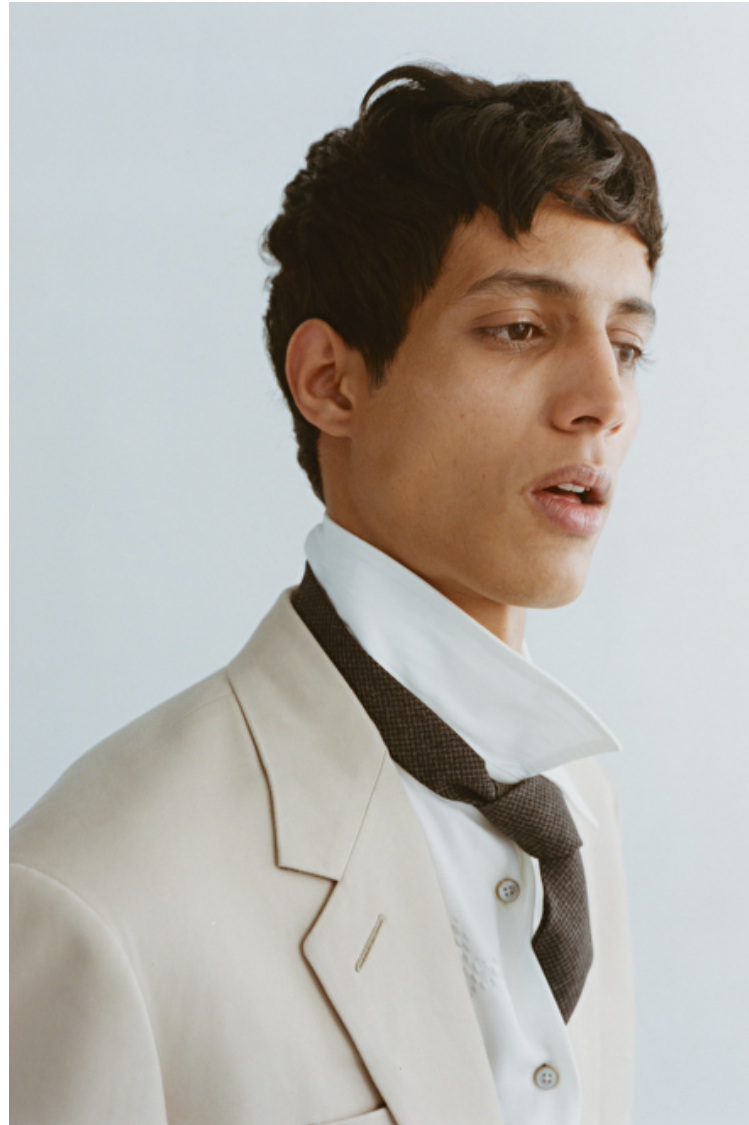

MANSUR LEFQIR

Height 186cm / 6' 1.0"

Chest 83cm / 32.5"

Waist 60cm / 23.5"

Hips 77cm / 30.5"

Shoes EU/US/UK 41 / 8.5 / 7.5

Eyes Brown

Hair Black

Suit size 46cm / 36"

Location Madrid