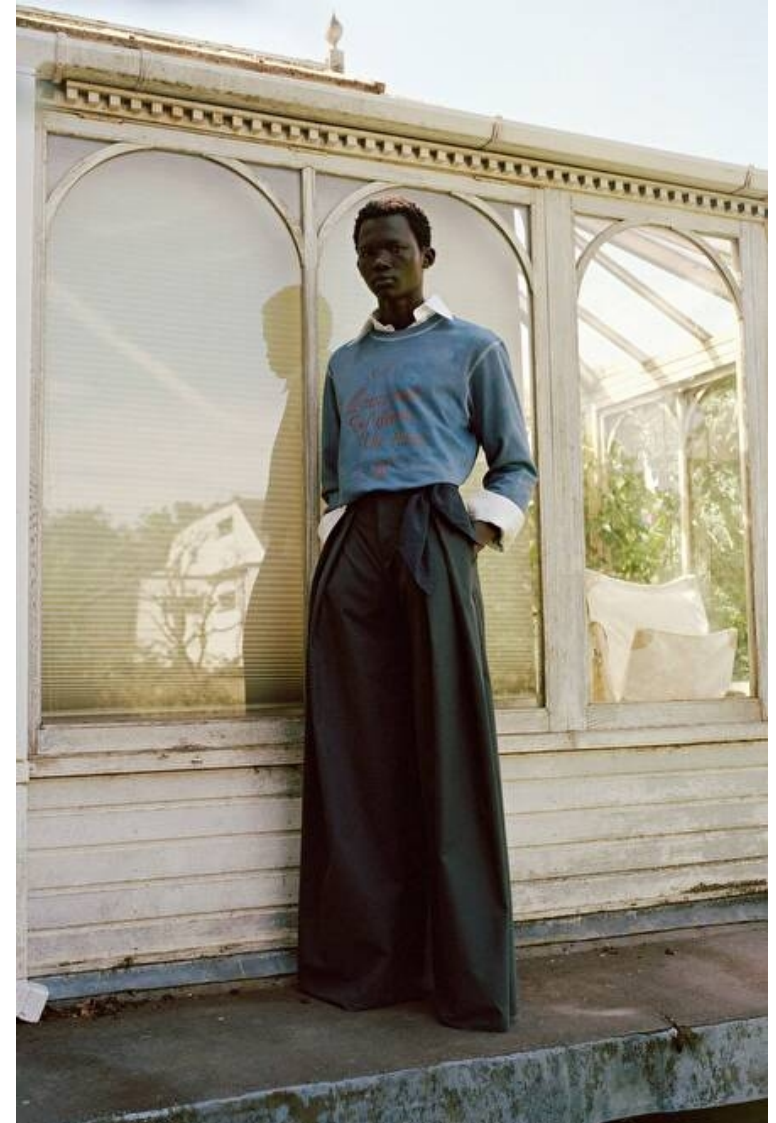

MANYUON DENG

Height 187cm / 6' 1.5"

Chest 84cm / 33"

Waist 66cm / 26"

Hips 86cm / 34"

Shoes EU/US/UK 42 / 9.5 / 8

Eyes Black

Hair Black

Suit size 46cm / 36"

Location FRANCFORT