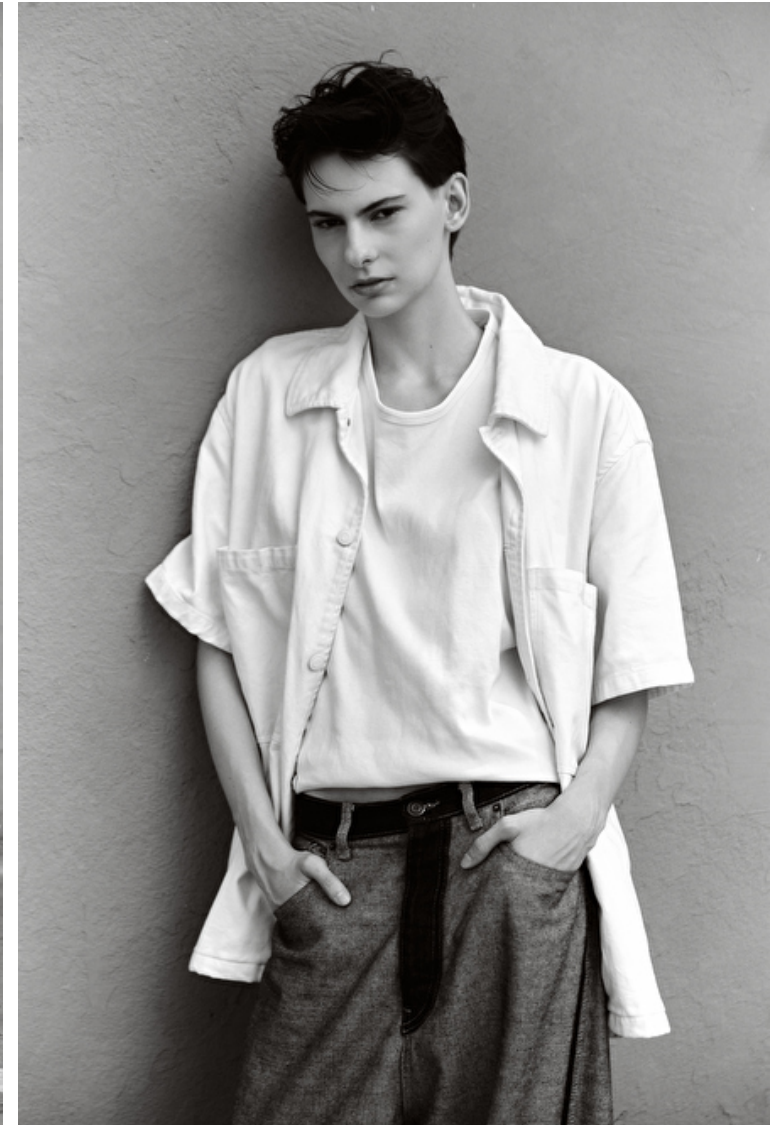

## Mari Scheinbein

Height 179cm / 5' 10.5"

Bust 79cm / 31"

Waist 61cm / 24"

Hips 86cm / 34"

Shoes EU/US/UK 39 / 8 / 6

Eyes Brown

Hair Dark brown