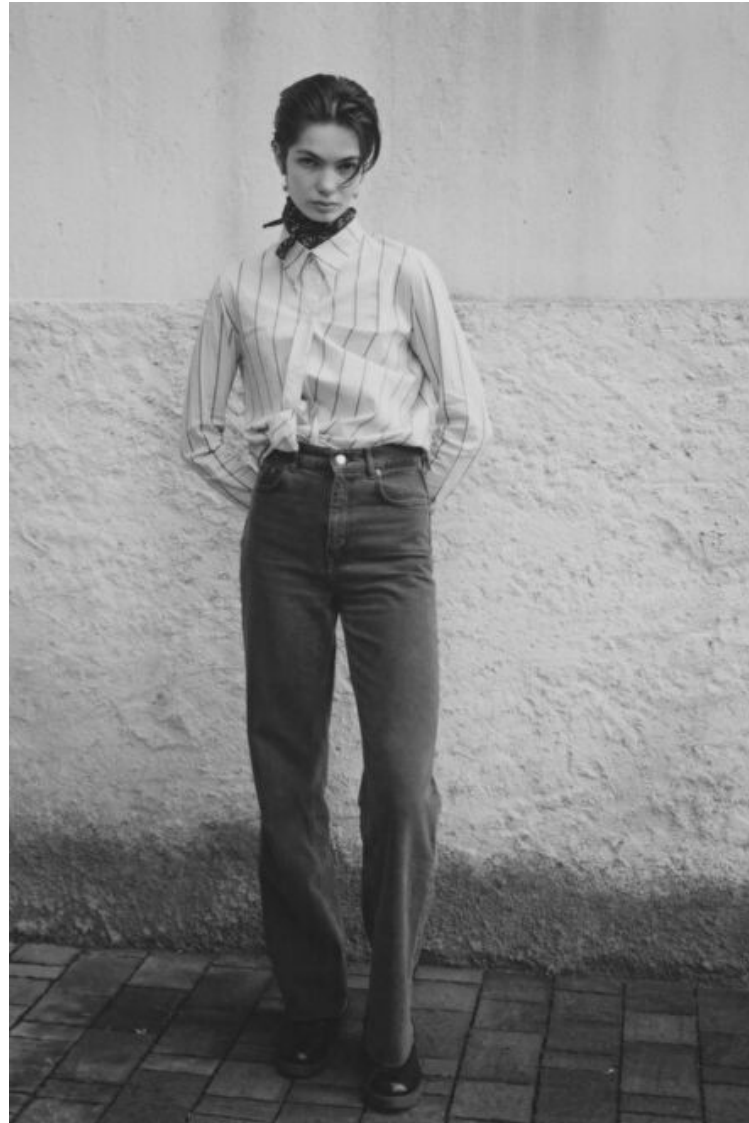

## Maria Buri?

Height 179cm / 5' 10.5"

Bust 77cm / 30.5"

Waist 59cm / 23"

Hips 89cm / 35"

Shoes EU/US/UK 40 / 9 / 7

Eyes Green brown

Hair Brown