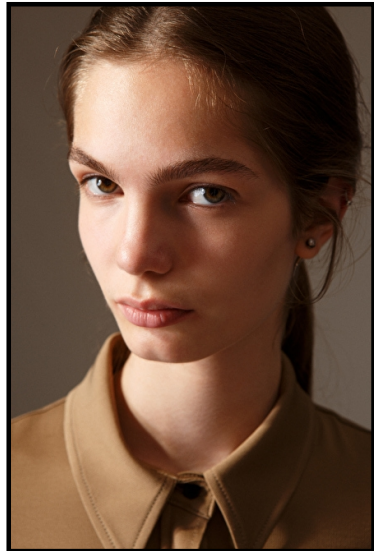

Select

MODEL MANAGEMENT

Height 179cm / 5' 10.5" - Bust 77cm / 30.5" - Waist 59cm / 23" - Hips 89cm / 35" -
Shoes EU/US/UK 40 / 9 / 7 - Eyes Green brown - Hair Brown

MARIA BURI?

new face

Select

MODEL MANAGEMENT

Height 179cm / 5' 10.5" - Bust 77cm / 30.5" - Waist 59cm / 23" - Hips 89cm / 35" -
Shoes EU/US/UK 40 / 9 / 7 - Eyes Green brown - Hair Brown

MARIA BURI?

new face

Select

MODEL MANAGEMENT

Height 179cm / 5' 10.5" - Bust 77cm / 30.5" - Waist 59cm / 23" - Hips 89cm / 35" -
Shoes EU/US/UK 40 / 9 / 7 - Eyes Green brown - Hair Brown

MARIA BURI?
new face