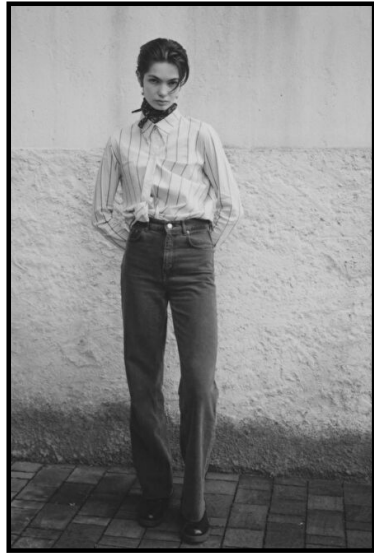

Select

MODEL MANAGEMENT

Height 179cm / 5' 10.5" - Bust 77cm / 30.5" - Waist 59cm / 23" - Hips 89cm / 35" -
Shoes EU/US/UK 40 / 9 / 7 - Eyes Green brown - Hair Brown

MARIA BURI?

new face

Select

MODEL MANAGEMENT

Height 179cm / 5' 10.5" - Bust 77cm / 30.5" - Waist 59cm / 23" - Hips 89cm / 35" -
Shoes EU/US/UK 40 / 9 / 7 - Eyes Green brown - Hair Brown

MARIA BURI?

new face

Select

MODEL MANAGEMENT

Height 179cm / 5' 10.5" - Bust 77cm / 30.5" - Waist 59cm / 23" - Hips 89cm / 35" -
Shoes EU/US/UK 40 / 9 / 7 - Eyes Green brown - Hair Brown

MARIA BURI?
new face