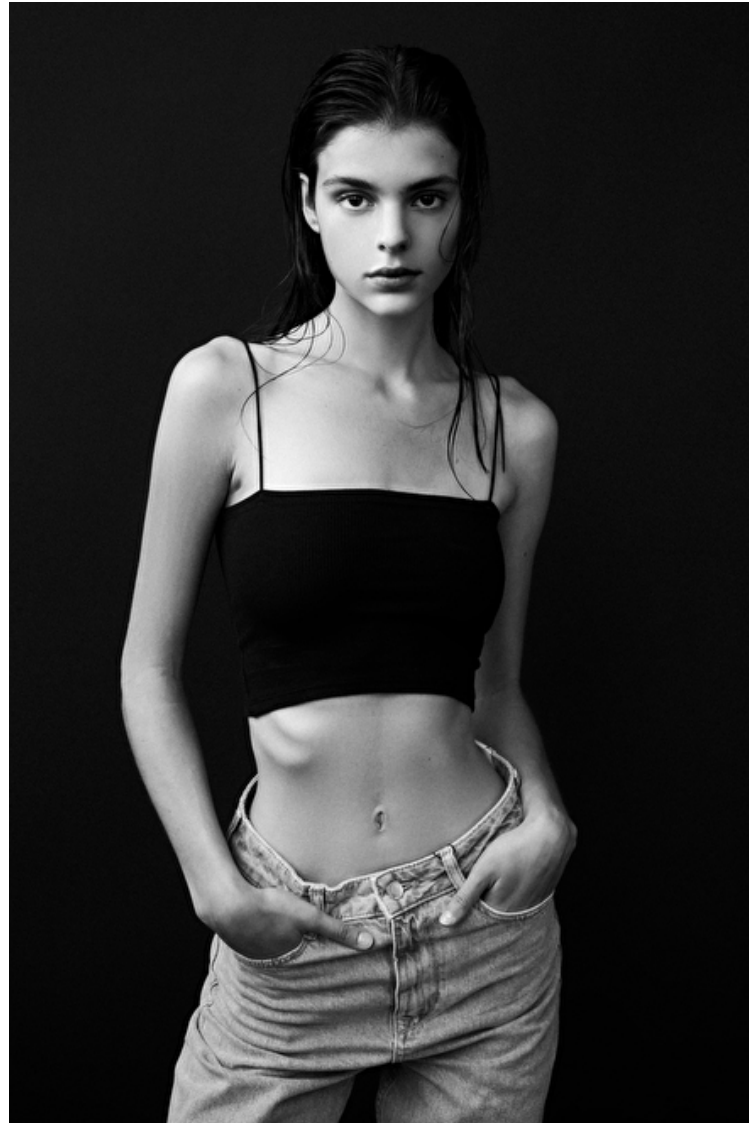

Select

MODEL MANAGEMENT

182 Rue de Rivoli, Paris, 75001, Île-de-France, France

Phone: +33 (0) 1 40 20 15 15 Email: info.paris@selectmodel.com Website: <https://selectmodel.com/>

Maria Vitoria

Height 180cm / 5' 11.0"

Bust 80cm / 31.5"

Waist 57cm / 22.5"

Hips 88cm / 34.5"

Shoes EU/US/UK 40 / 9 / 7

Eyes Brown

Hair Brown