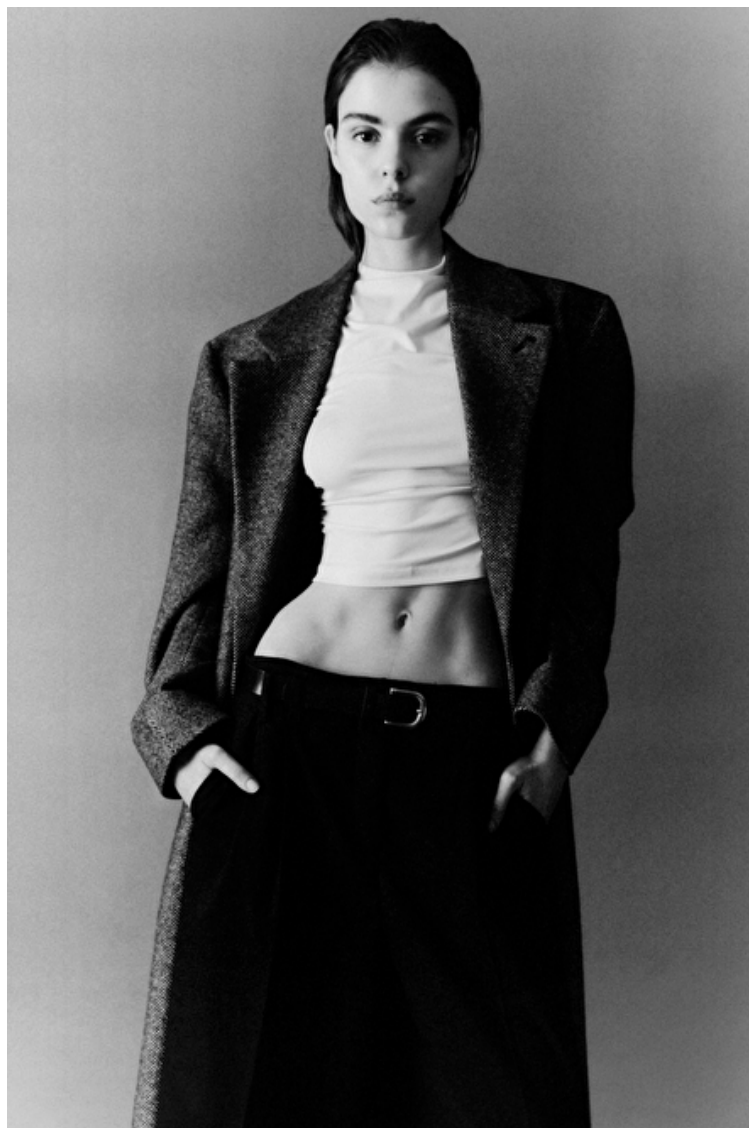

182 Rue de Rivoli, Paris, 75001, Ile-de-France, France

Phone: +33 (0) 1 40 20 15 15 Email: info.paris@selectmodel.com Website: <https://selectmodel.com/>

Maria Vitoria

Height 180cm / 5' 11.0"

Bust 80cm / 31.5"

Waist 57cm / 22.5"

Hips 88cm / 34.5"

Shoes EU/US/UK 40 / 9 / 7

Eyes Brown

Hair Brown

Select

MODEL MANAGEMENT

182 Rue de Rivoli, Paris, 75001, Ile-de-France, France