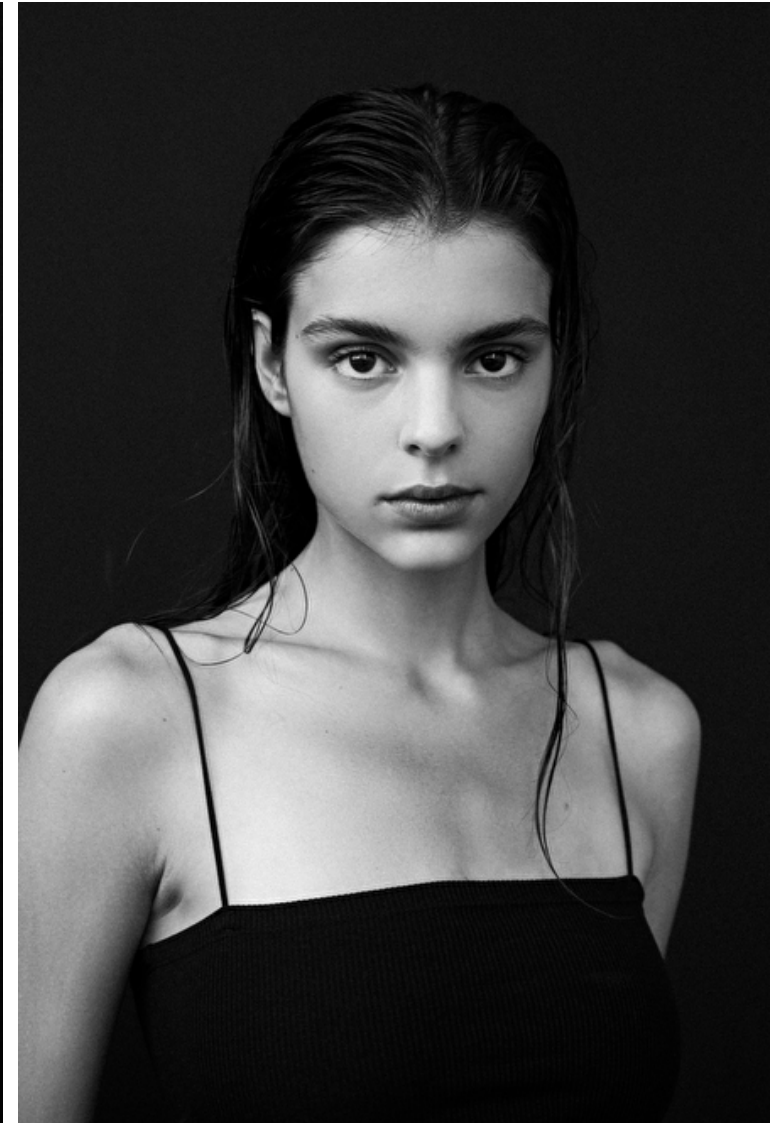

Select

MODEL MANAGEMENT

182 Rue de Rivoli, Paris, 75001, Île-de-France, France

Phone: +33 (0) 1 40 20 15 15 Email: info.paris@selectmodel.com Website: <https://selectmodel.com/>

Maria Vitoria

Height 180cm / 5' 11.0"

Bust 80cm / 31.5"

Waist 57cm / 22.5"

Hips 88cm / 34.5"

Shoes EU/US/UK 40 / 9 / 7

Eyes Brown

Hair Brown