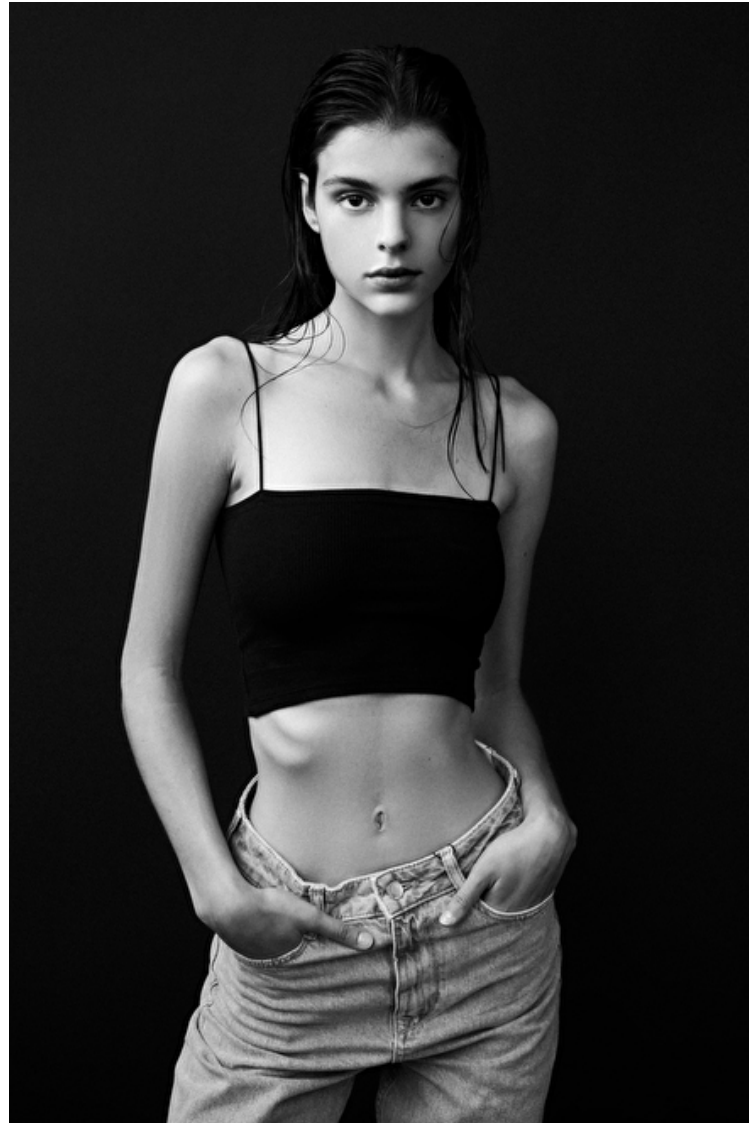

## Maria Vitoria

Height 180cm / 5' 11.0"

Bust 80cm / 31.5"

Waist 57cm / 22.5"

Hips 88cm / 34.5"

Shoes EU/US/UK 40 / 9 / 7

Eyes Brown

Hair Brown