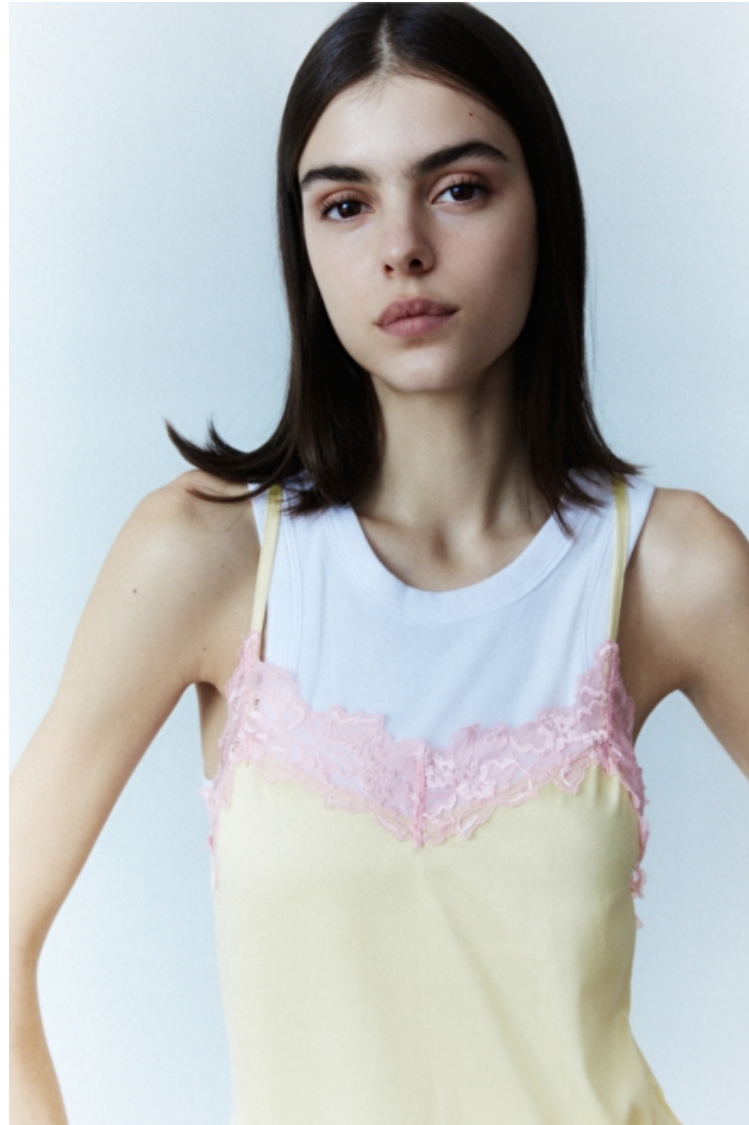

Maria Vitoria

Height 180cm / 5' 11.0"

Bust 80cm / 31.5"

Waist 57cm / 22.5"

Hips 88cm / 34.5"

Shoes EU/US/UK 40 / 9 / 7

Eyes Brown

Hair Brown