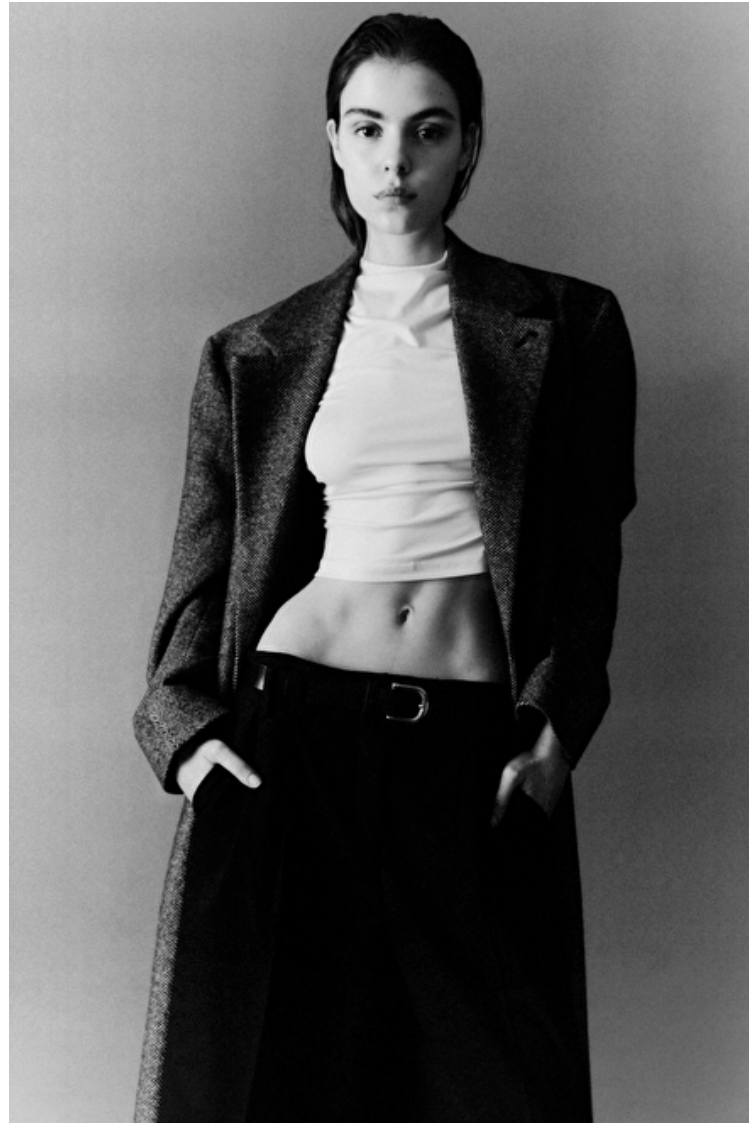

182 Rue de Rivoli, Paris, 75001, Île-de-France, France

Phone: +33 (0) 1 40 20 15 15 Email: info.paris@selectmodel.com Website: <https://selectmodel.com/>

Maria Vitoria

Height 180cm / 5' 11.0"

Bust 80cm / 31.5"

Waist 57cm / 22.5"

Hips 88cm / 34.5"

Shoes EU/US/UK 40 / 9 / 7

Eyes Brown

Hair Brown

Maria Vitoria

Height 180cm / 5' 11.0"

Bust 80cm / 31.5"