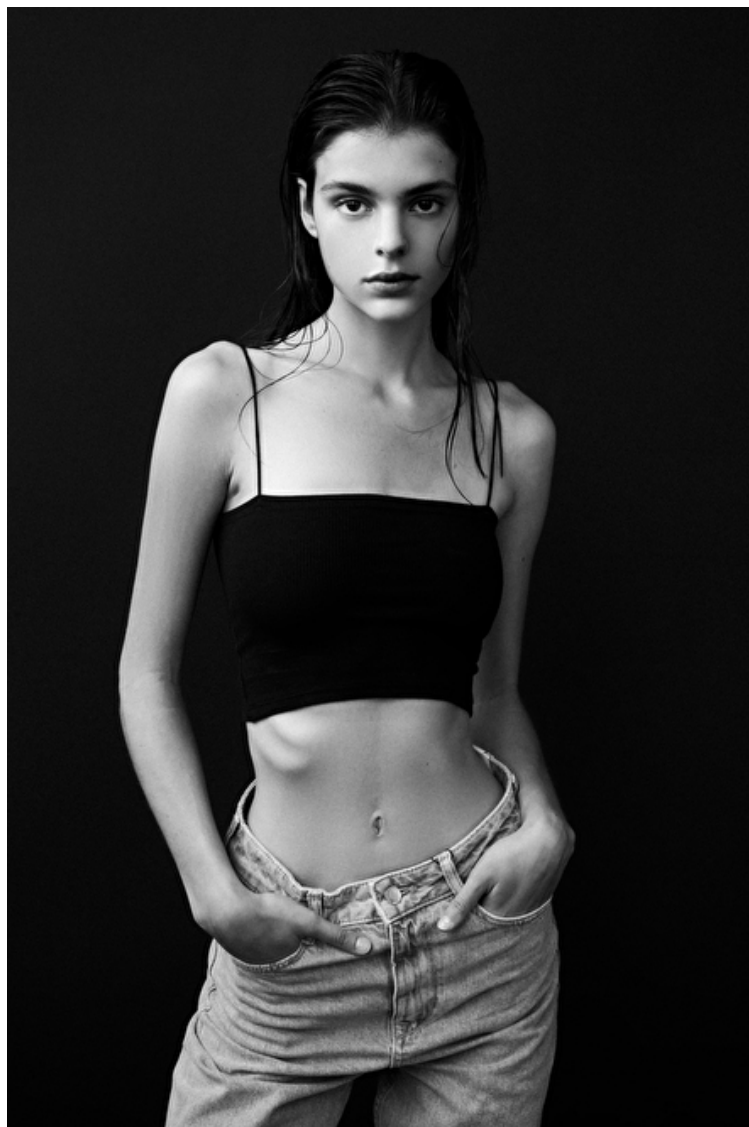

Maria Vitoria

Height 180cm / 5' 11.0"

Bust 80cm / 31.5"

Waist 57cm / 22.5"

Hips 88cm / 34.5"

Shoes EU/US/UK 40 / 9 / 7

Eyes Brown

Hair Brown