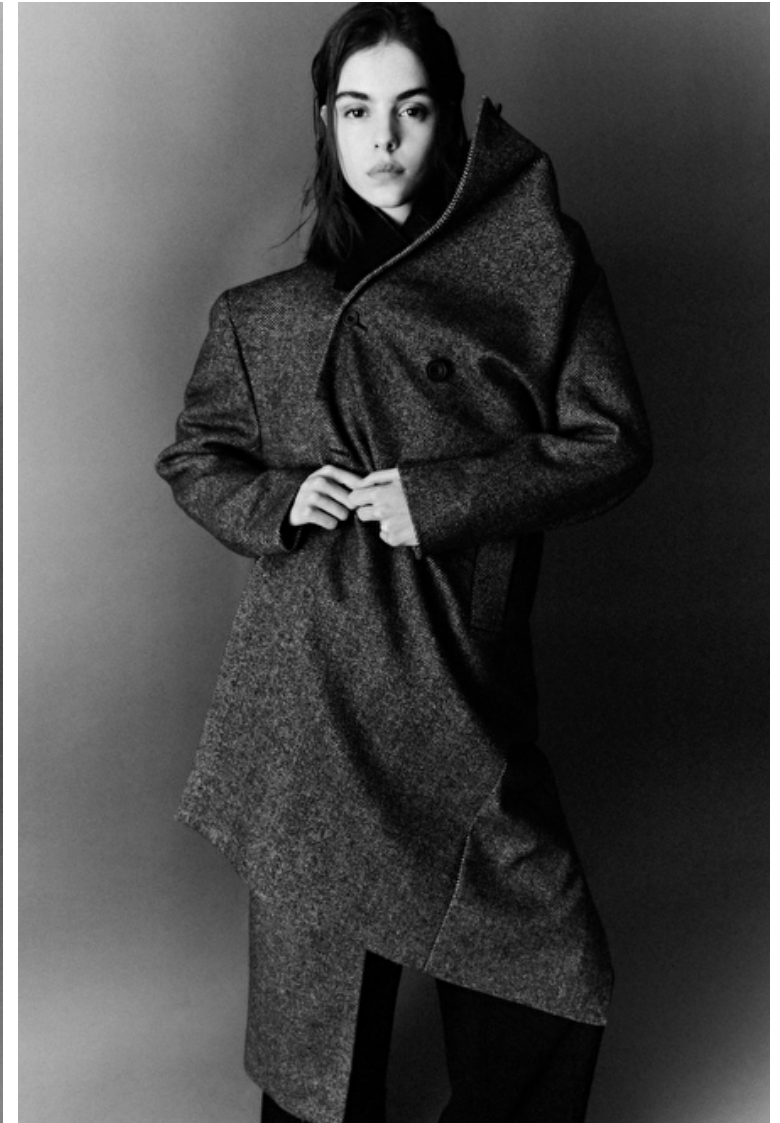

## Maria Vitoria

Height 180cm / 5' 11.0"

Bust 80cm / 31.5"

Waist 57cm / 22.5"

Hips 88cm / 34.5"

Shoes EU/US/UK 40 / 9 / 7

Eyes Brown

Hair Brown