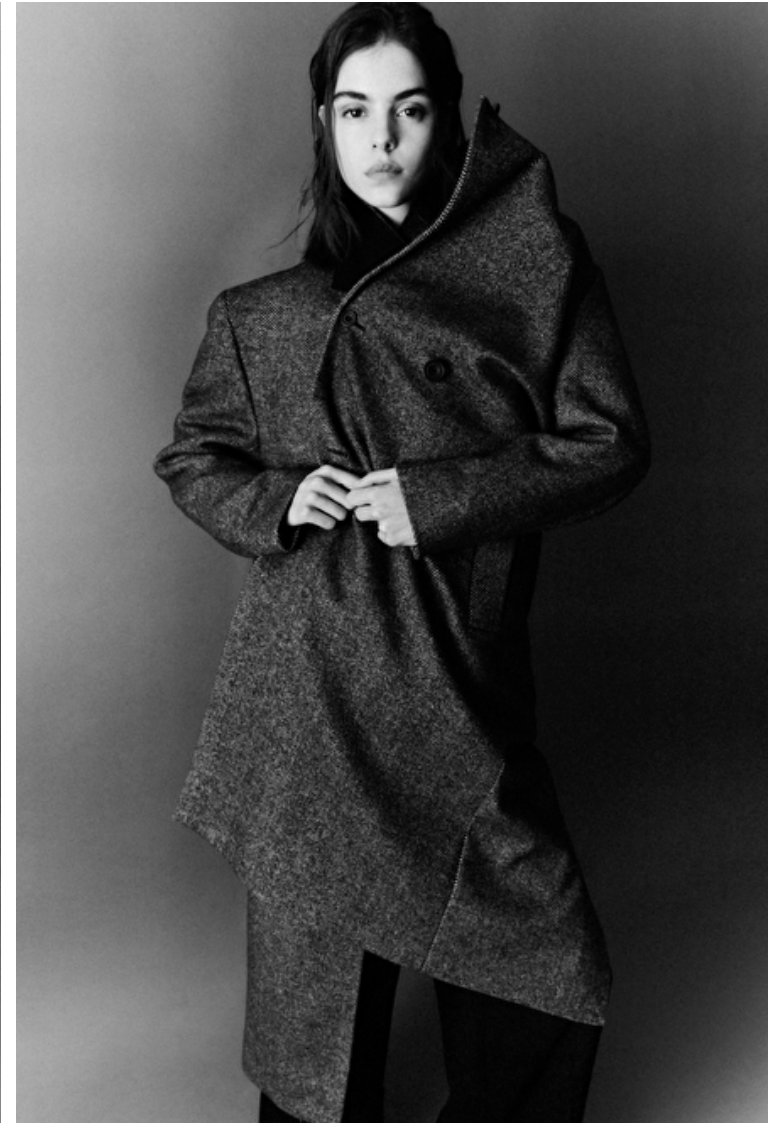

Select

MODEL MANAGEMENT

182 Rue de Rivoli, Paris, 75001, Île-de-France, France

Phone: +33 (0) 1 40 20 15 15 Email: info.paris@selectmodel.com Website: <https://selectmodel.com/>

Maria Vitoria

Height 180cm / 5' 11.0"

Bust 80cm / 31.5"

Waist 57cm / 22.5"

Hips 88cm / 34.5"

Shoes EU/US/UK 40 / 9 / 7

Eyes Brown

Hair Brown