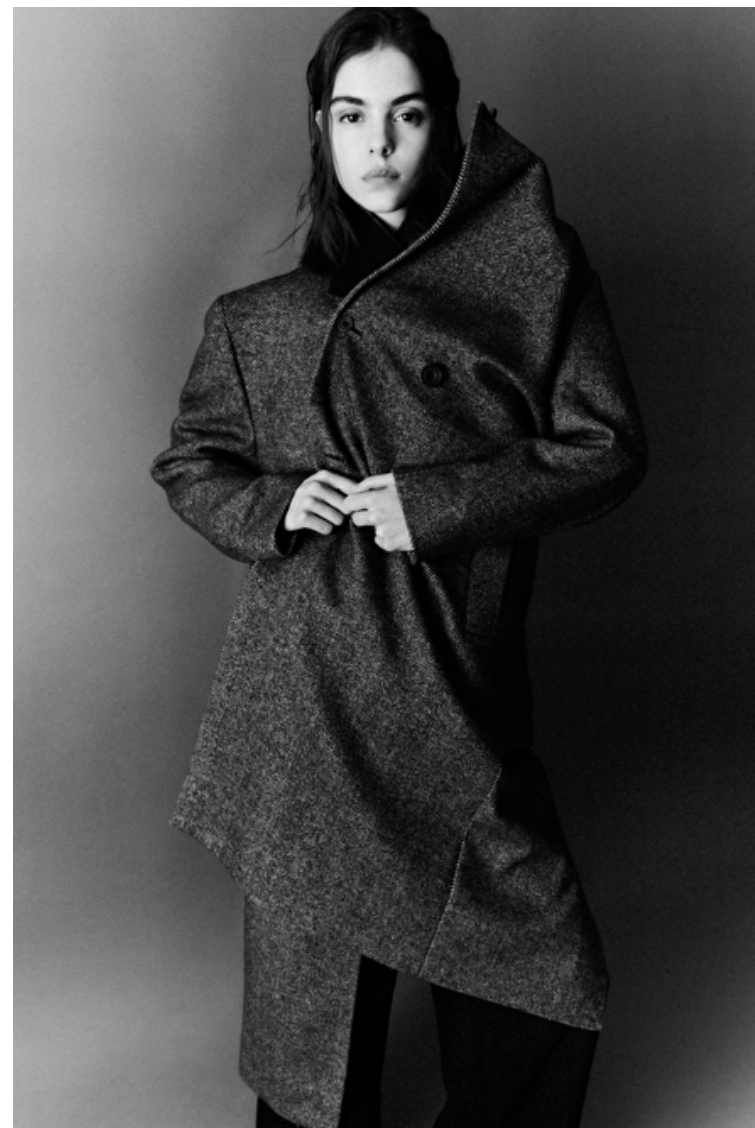

Select

MODEL MANAGEMENT

182 Rue de Rivoli, Paris, 75001, Ile-de-France, France

Phone: +33 (0) 1 40 20 15 15 Email: info.paris@selectmodel.com Website: <https://selectmodel.com/>

Maria Vitoria

Height 180cm / 5' 11.0"

Bust 80cm / 31.5"

Waist 57cm / 22.5"

Hips 88cm / 34.5"

Shoes EU/US/UK 40 / 9 / 7

Eyes Brown

Hair Brown