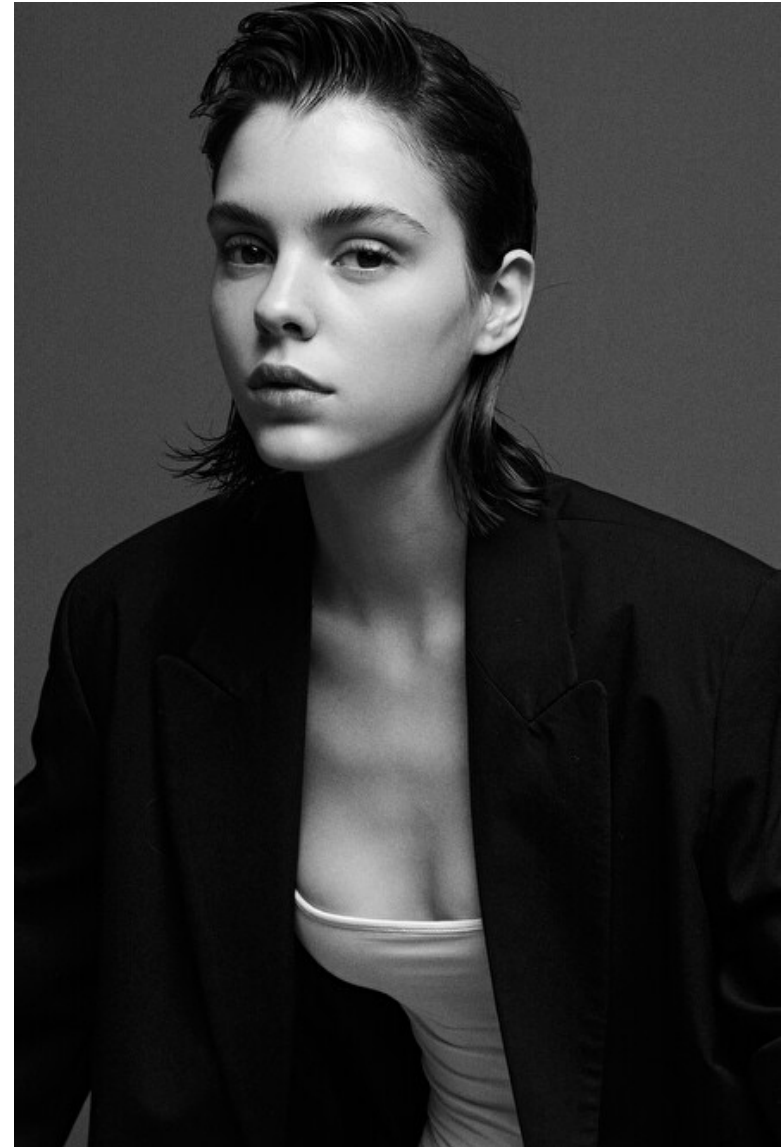

Bust 80cm / 31.5"

Waist 57cm / 22.5"

Hips 88cm / 34.5"

Shoes EU/US/UK 40 / 9 / 7

Eyes Brown

Hair Brown

Select

MODEL MANAGEMENT