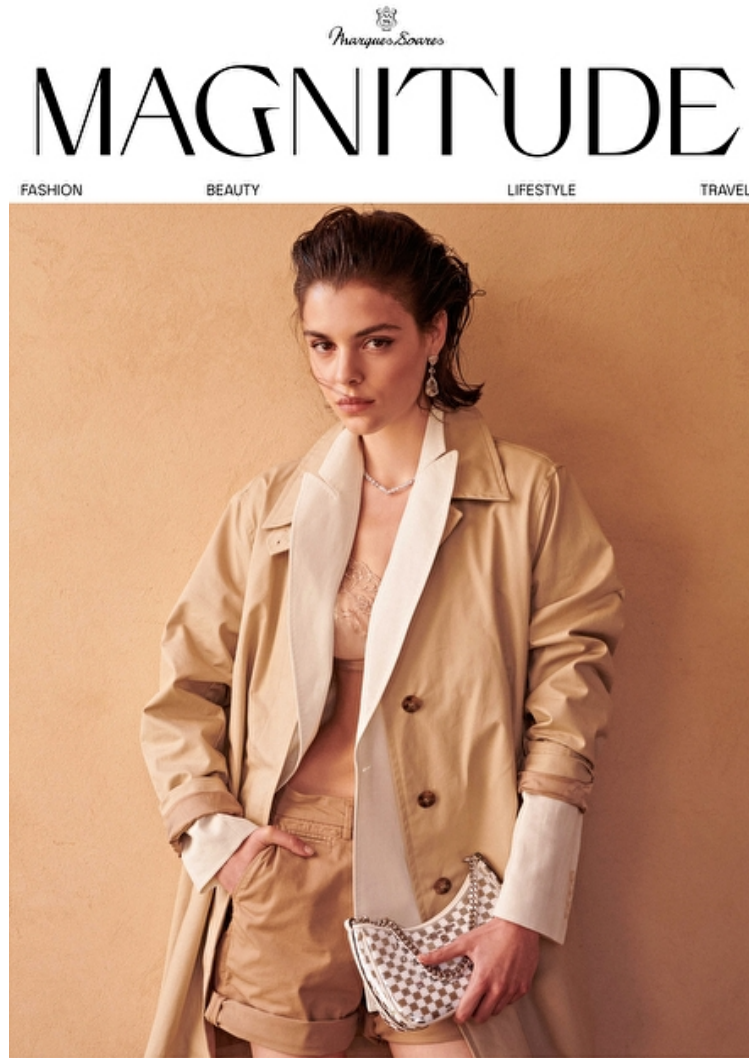

Select

MODEL MANAGEMENT

182 Rue de Rivoli, Paris, 75001, Ile-de-France, France

Phone: +33 (0) 1 40 20 15 15 Email: info.paris@selectmodel.com Website: https://selectmodel.com/

Maria Vitoria

Height 180cm / 5' 11.0"

Bust 80cm / 31.5"

Waist 57cm / 22.5"

Hips 88cm / 34.5"

Shoes EU/US/UK 40 / 9 / 7

Eyes Brown

Hair Brown

à esq./left page

202