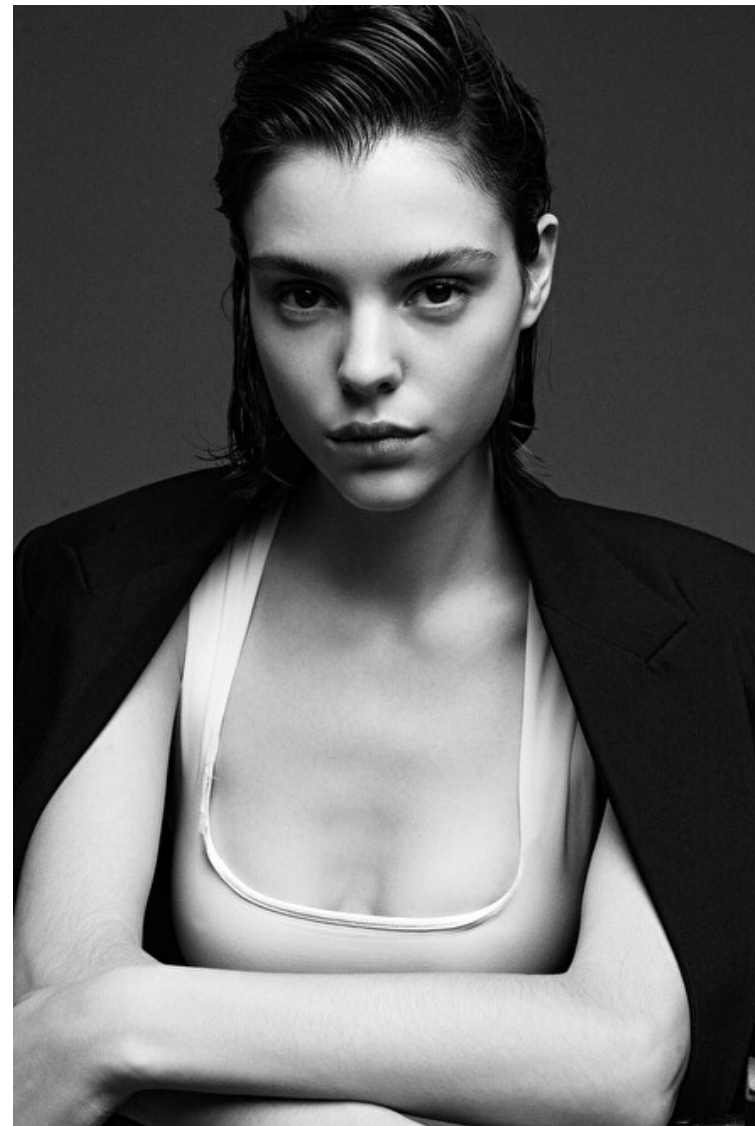

Height 180cm / 5' 11.0"

Bust 80cm / 31.5"

Waist 57cm / 22.5"

Hips 88cm / 34.5"

Shoes EU/US/UK 40 / 9 / 7

Eyes Brown

Hair Brown

Select