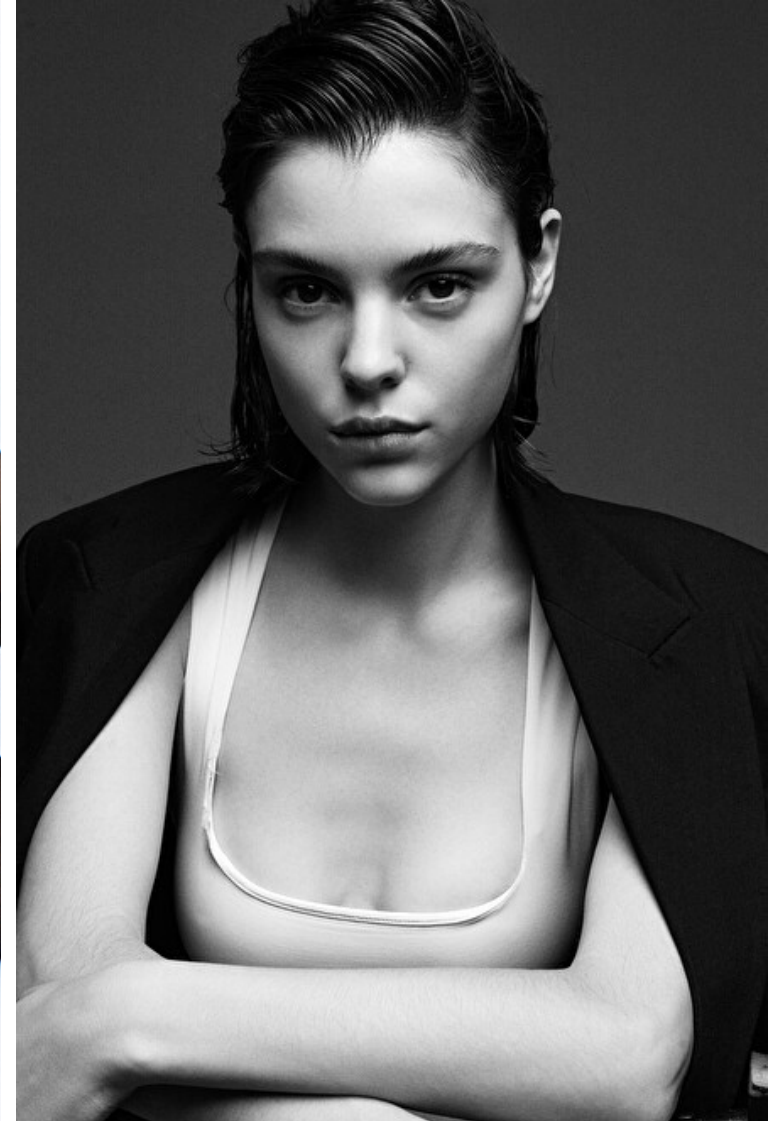

## Maria Vitoria

Height 180cm / 5' 11.0"

Bust 80cm / 31.5"

Waist 57cm / 22.5"

Hips 88cm / 34.5"

Shoes EU/US/UK 40 / 9 / 7

Eyes Brown

Hair Brown