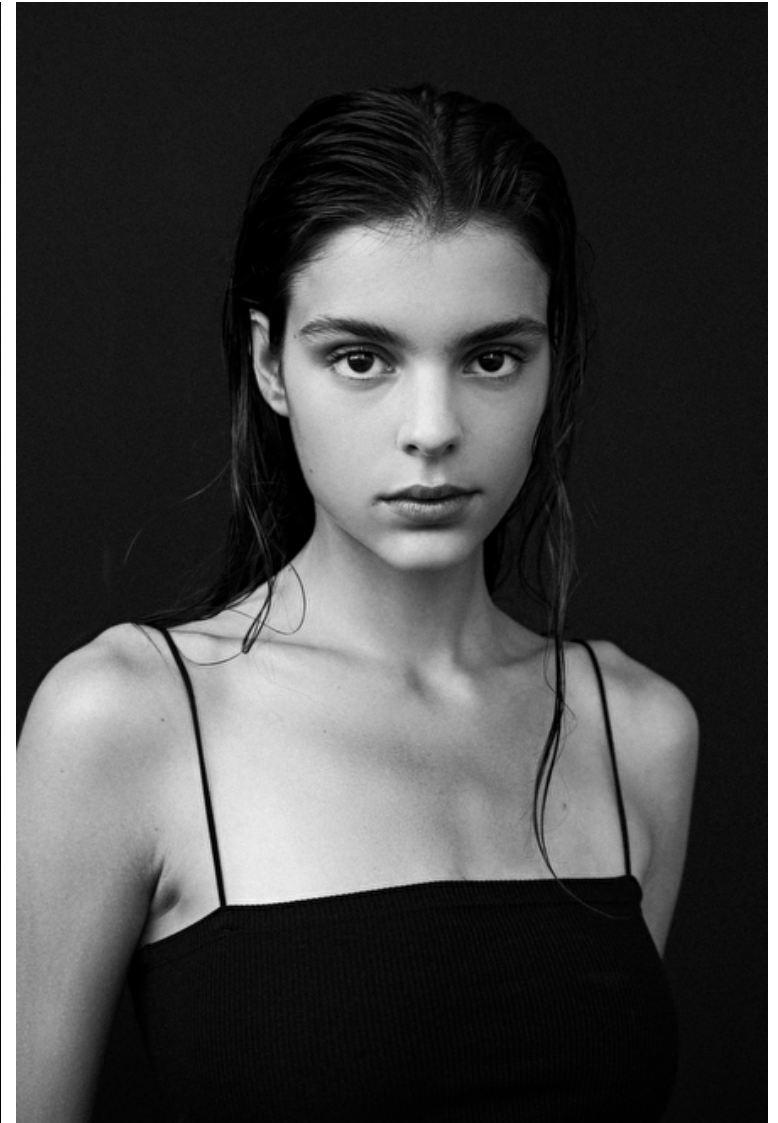

## Maria Vitoria

Height 180cm / 5' 11.0"

Bust 80cm / 31.5"

Waist 57cm / 22.5"

Hips 88cm / 34.5"

Shoes EU/US/UK 40 / 9 / 7

Eyes Brown

Hair Brown