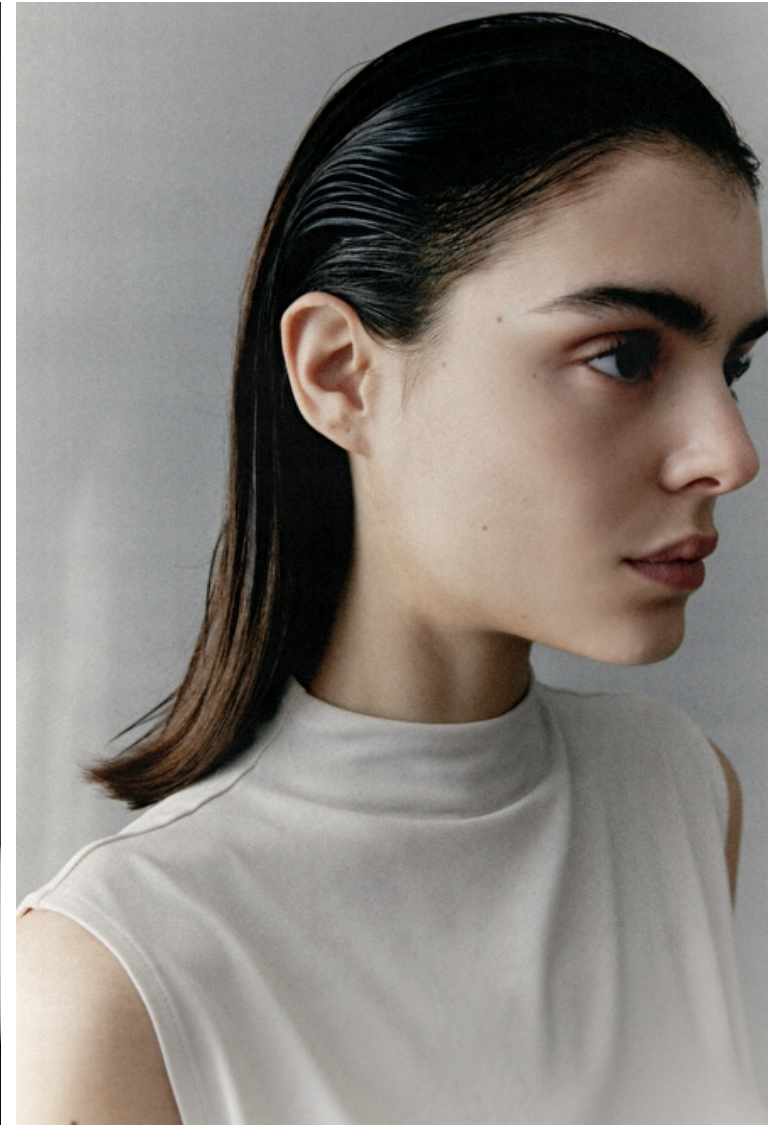

Height 180cm / 5' 11.0"

Bust 80cm / 31.5"

Waist 57cm / 22.5"

Hips 88cm / 34.5"

Shoes EU/US/UK 40 / 9 / 7

Eyes Brown

Hair Brown

Select