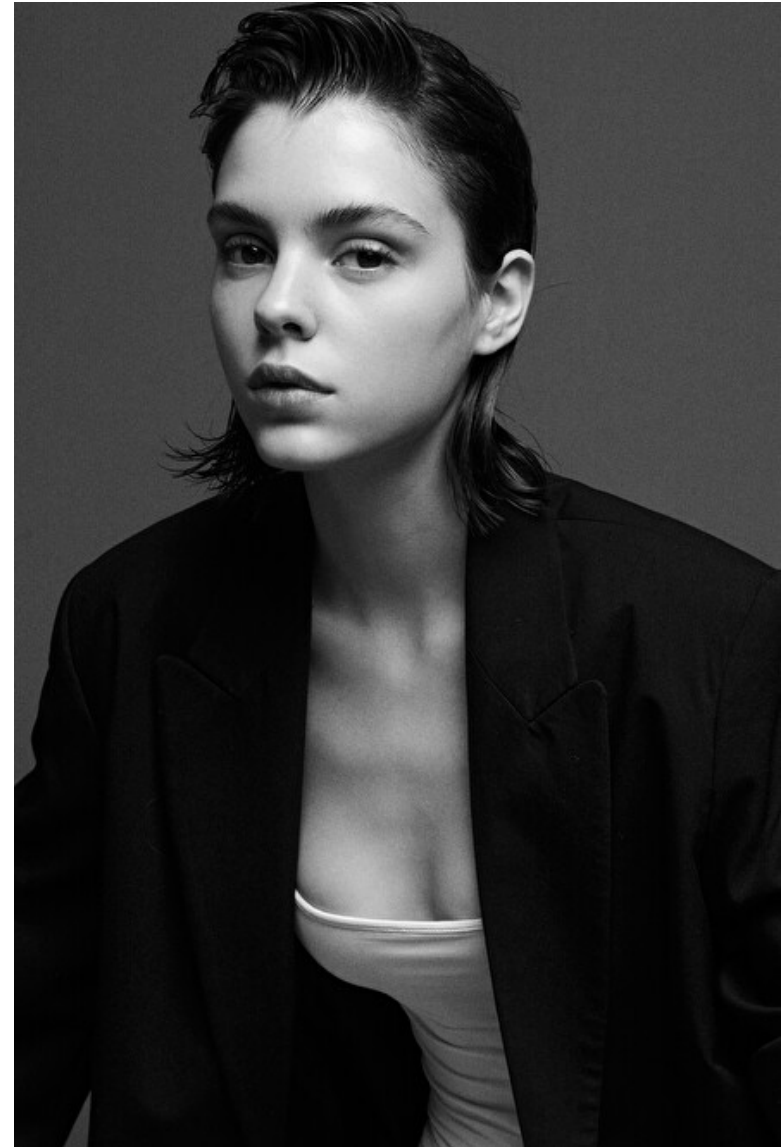

## Maria Vitoria

Height 180cm / 5' 11.0"

Bust 80cm / 31.5"

Waist 57cm / 22.5"

Hips 88cm / 34.5"

Shoes EU/US/UK 40 / 9 / 7

Eyes Brown

Hair Brown