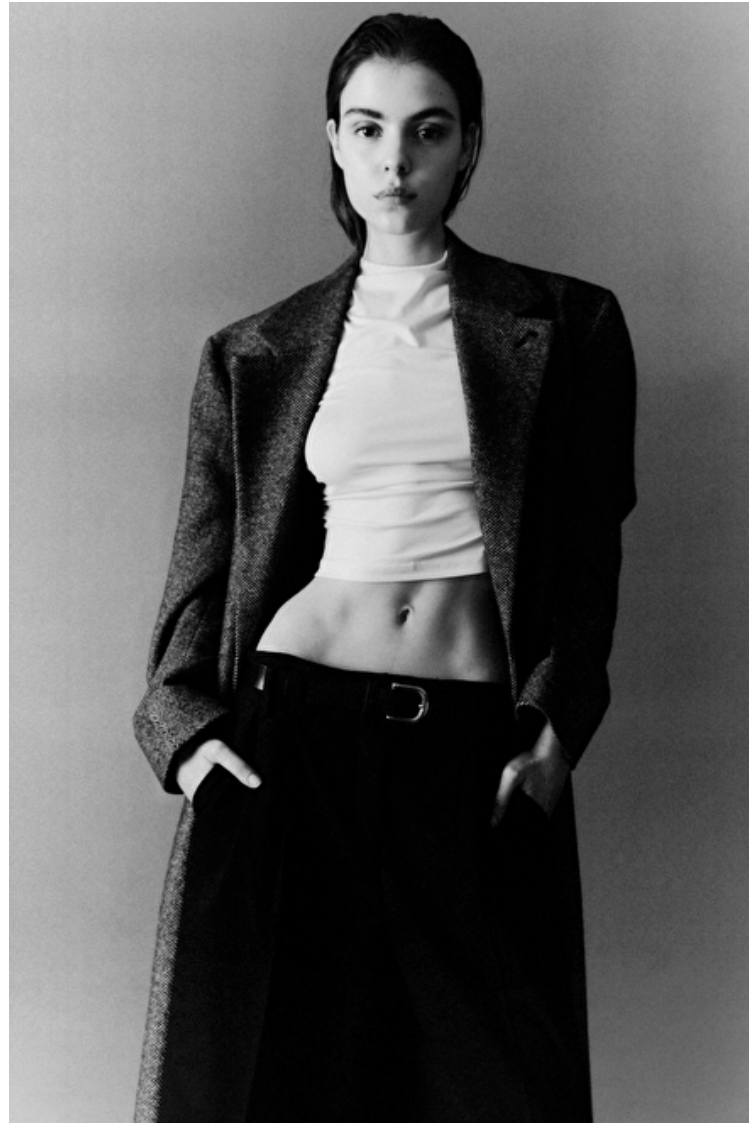

## Maria Vitoria

Height 180cm / 5' 11.0"

Bust 80cm / 31.5"

Waist 57cm / 22.5"

Hips 88cm / 34.5"

Shoes EU/US/UK 40 / 9 / 7

Eyes Brown

Hair Brown