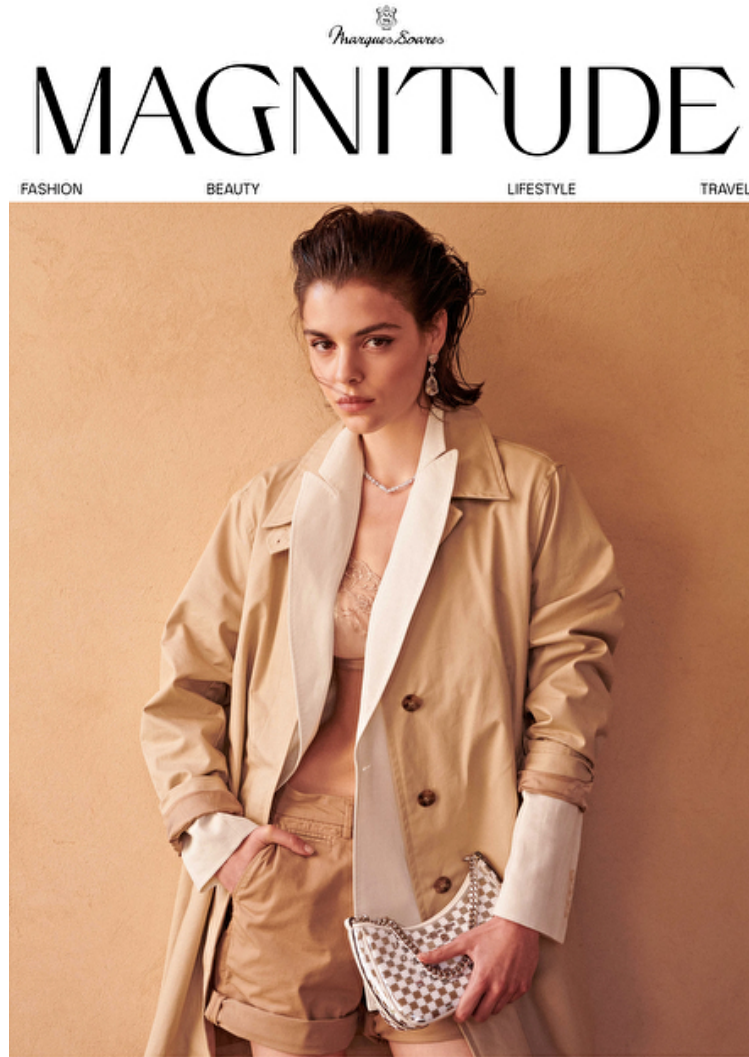

Select

MODEL MANAGEMENT

182 Rue de Rivoli, Paris, 75001, Ile-de-France, France

Phone: +33 (0) 1 40 20 15 15 Email: info.paris@selectmodel.com Website: <https://selectmodel.com/>

Maria Vitoria

Height 180cm / 5' 11.0"

Bust 80cm / 31.5"

Waist 57cm / 22.5"

Hips 88cm / 34.5"

Shoes EU/US/UK 40 / 9 / 7

Eyes Brown

Hair Brown

à esq./left page

202