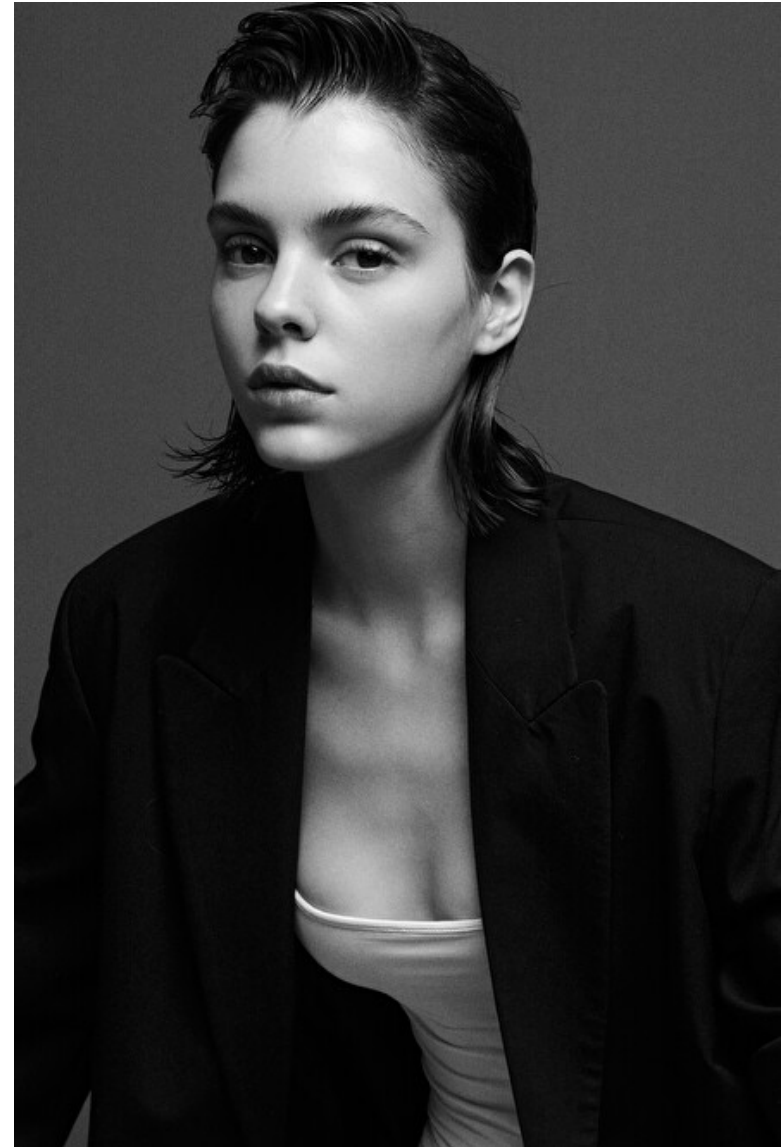

Bust 80cm / 31.5"

Waist 57cm / 22.5"

Hips 88cm / 34.5"

Shoes EU/US/UK 40 / 9 / 7

Eyes Brown

Hair Brown

Select

MODEL MANAGEMENT