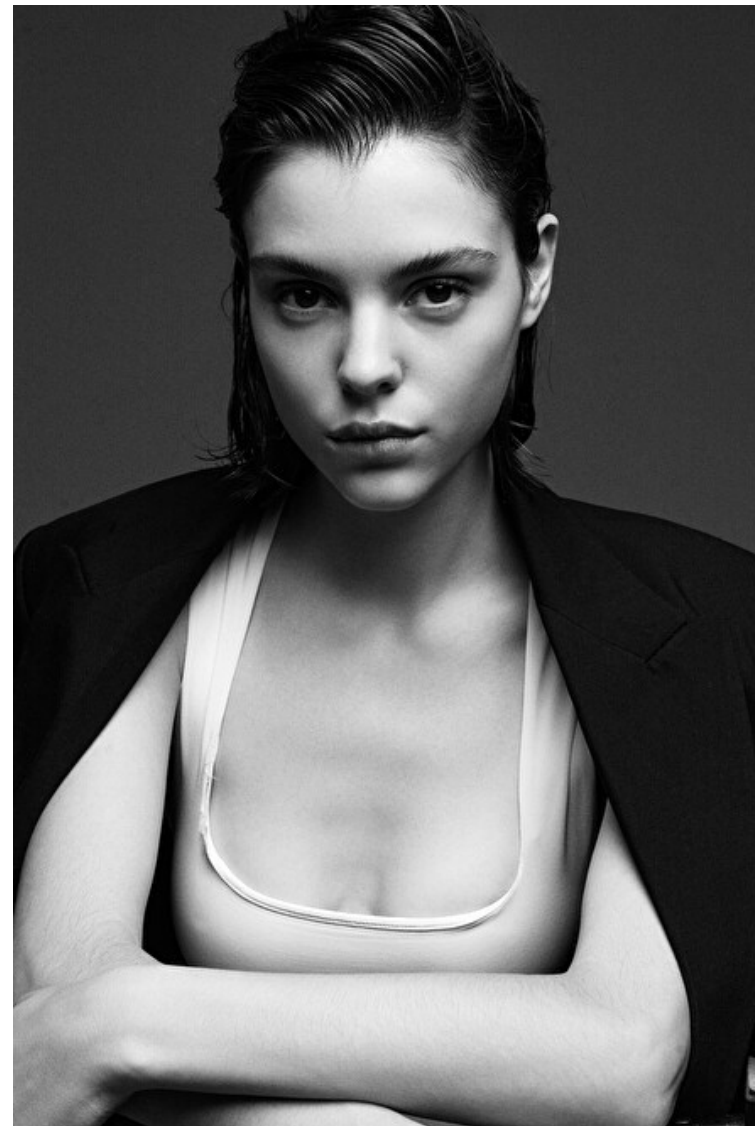

Select

MODEL MANAGEMENT

182 Rue de Rivoli, Paris, 75001, Ile-de-France, France

Phone: +33 (0) 1 40 20 15 15 Email: info.paris@selectmodel.com Website: <https://selectmodel.com/>

Maria Vitoria

Height 180cm / 5' 11.0"

Bust 80cm / 31.5"

Waist 57cm / 22.5"

Hips 88cm / 34.5"

Shoes EU/US/UK 40 / 9 / 7

Eyes Brown

Hair Brown