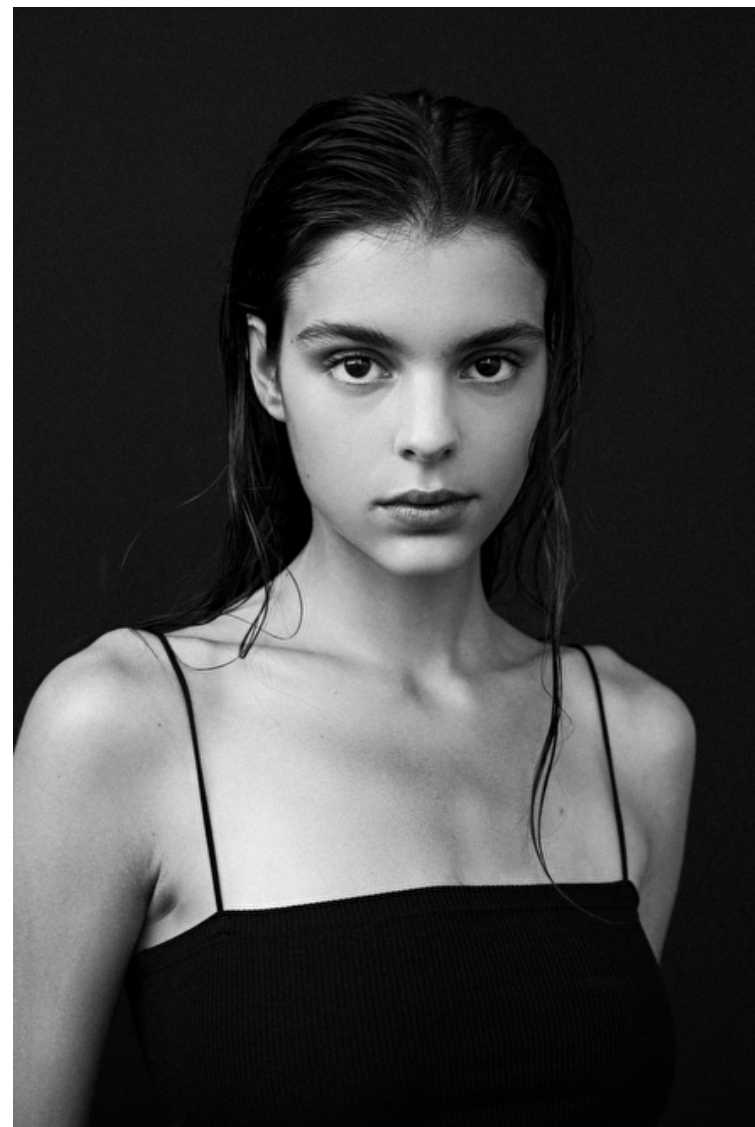

Maria Vitoria

Height 180cm / 5' 11.0"

Bust 80cm / 31.5"

Waist 57cm / 22.5"

Hips 88cm / 34.5"

Shoes EU/US/UK 40 / 9 / 7

Eyes Brown

Hair Brown