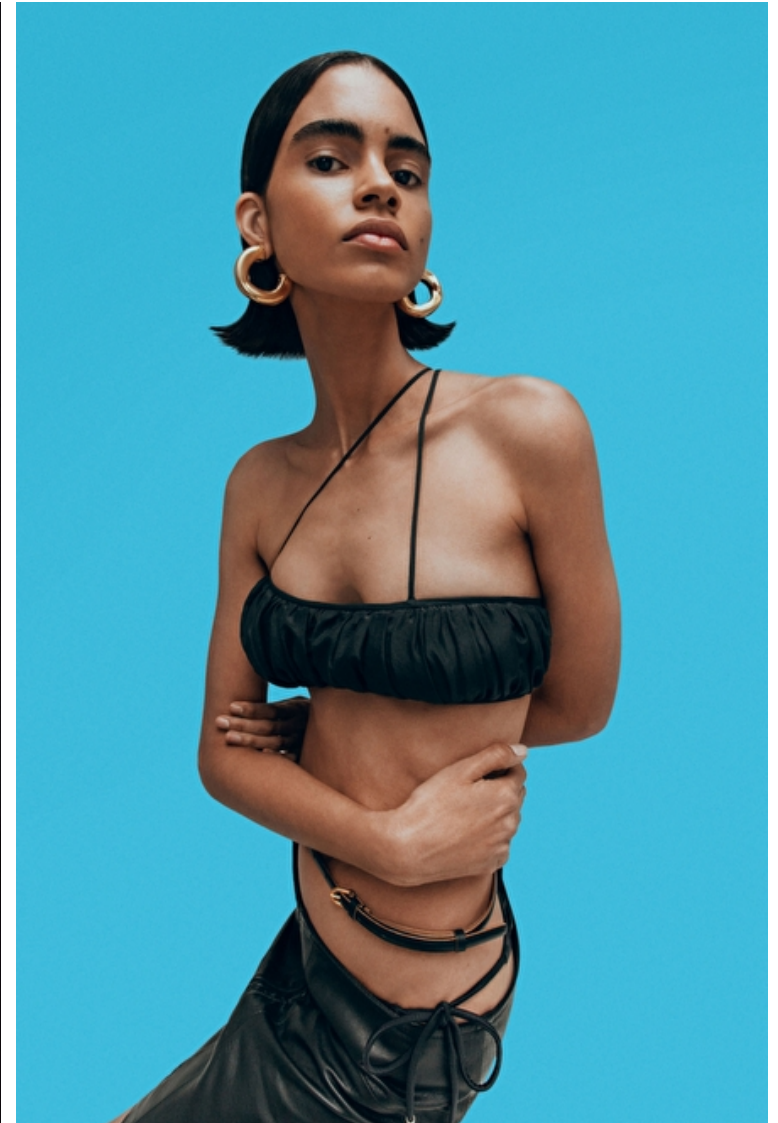

Select

MODEL MANAGEMENT

182 Rue de Rivoli, Paris, 75001, Ile-de-France, France

Phone: +33 (0) 1 40 20 15 15 Email: info.paris@selectmodel.com Website: <https://selectmodel.com/>

MARIANA SANTANA

Height 179cm / 5' 10.5"

Bust 82cm / 32.5"

Waist 60cm / 23.5"

Hips 87cm / 34.5"

Shoes EU/US/UK 40 / 9 / 7

Eyes Brown

Hair Dark brown

Hair length 1

Cup A