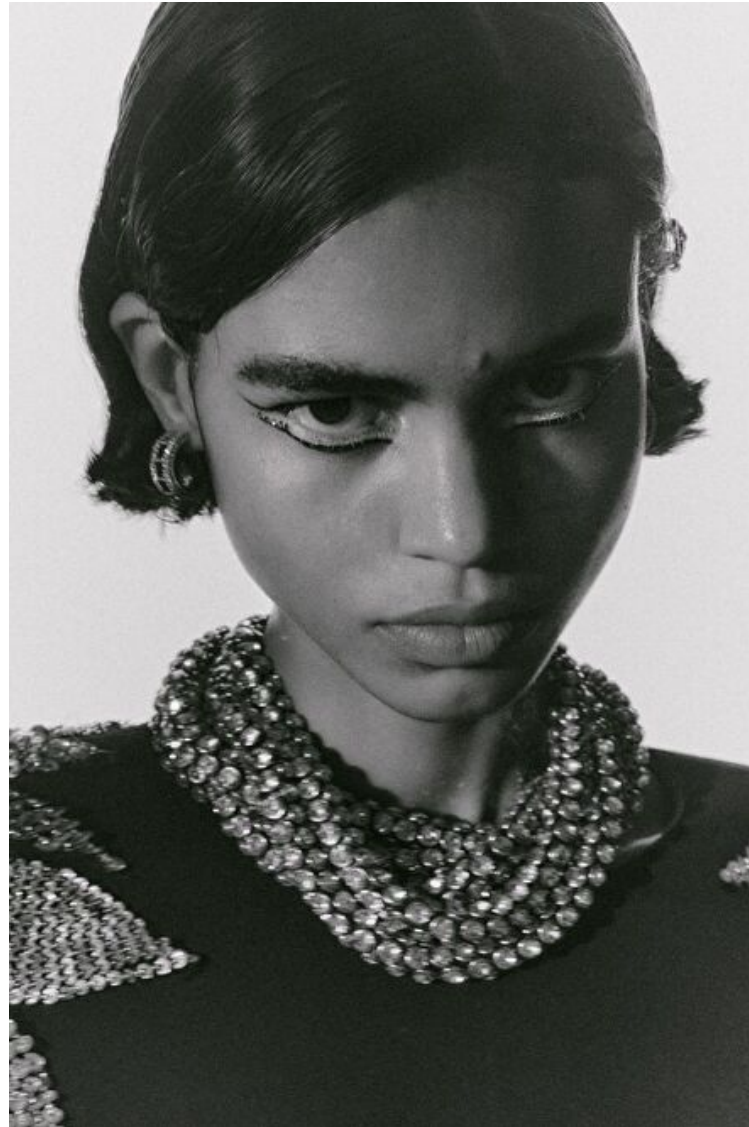

MARIANA SANTANA

Height 179cm / 5' 10.5"

Bust 82cm / 32.5"

Waist 60cm / 23.5"

Hips 87cm / 34.5"

Shoes EU/US/UK 41 / 9.5 / 8

Eyes Brown

Hair Dark brown

Hair length 1

Cup A