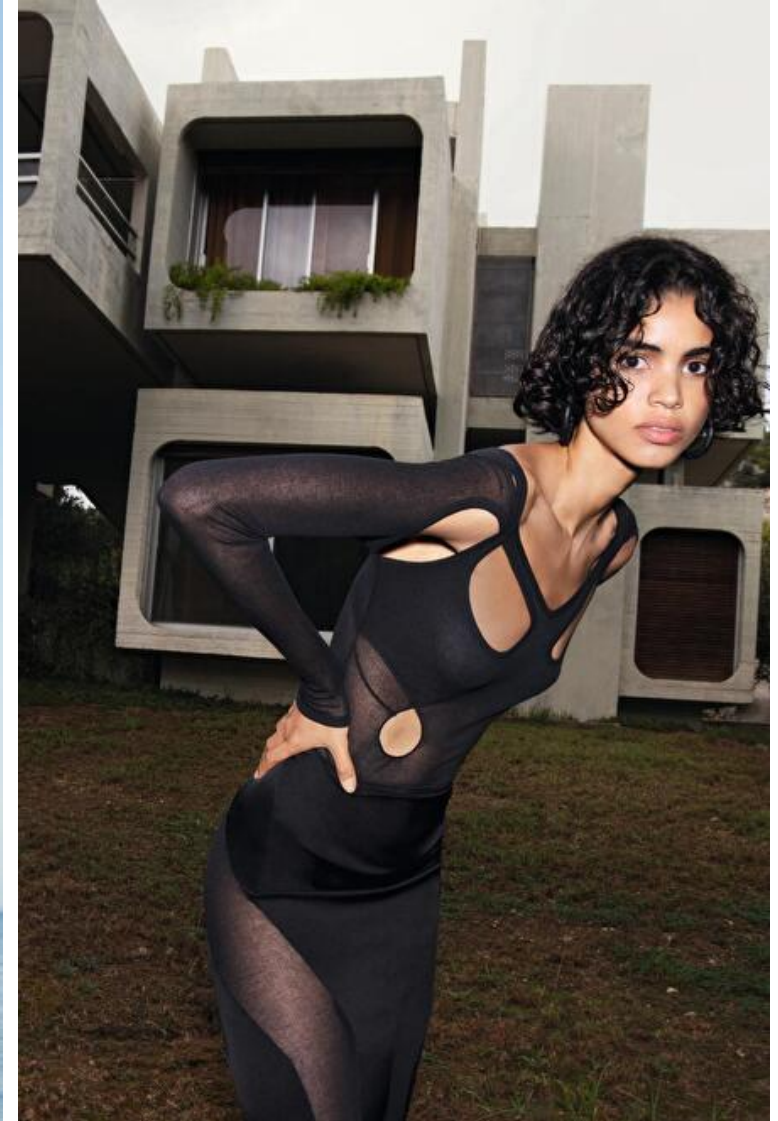

MARIANA SANTANA

Height 179cm / 5' 10.5"

Bust 82cm / 32.5"

Waist 60cm / 23.5"

Hips 87cm / 34.5"

Shoes EU/US/UK 41 / 9.5 / 8

Eyes Brown

Hair Dark brown

Hair length 1

Cup A