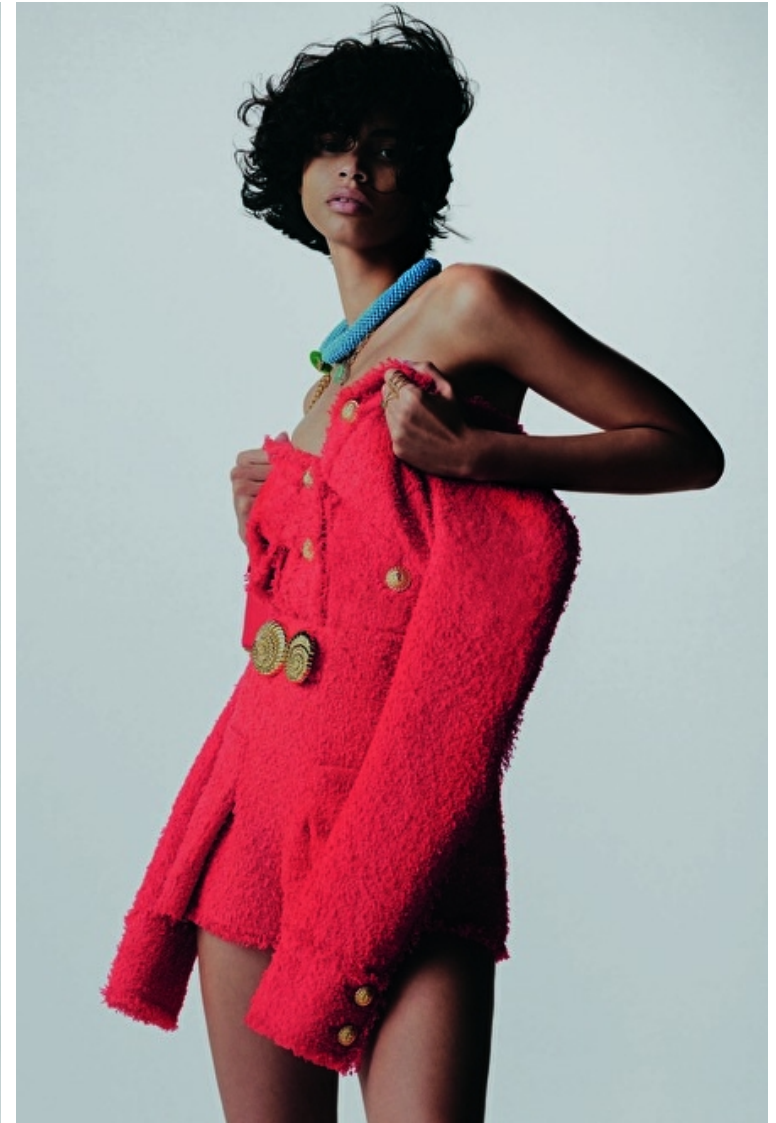

MARIANA SANTANA

Height 179cm / 5' 10.5"

Bust 82cm / 32.5"

Waist 60cm / 23.5"

Hips 87cm / 34.5"

Shoes EU/US/UK 40 / 9 / 7

Eyes Brown

Hair Dark brown

Hair length 1

Cup A