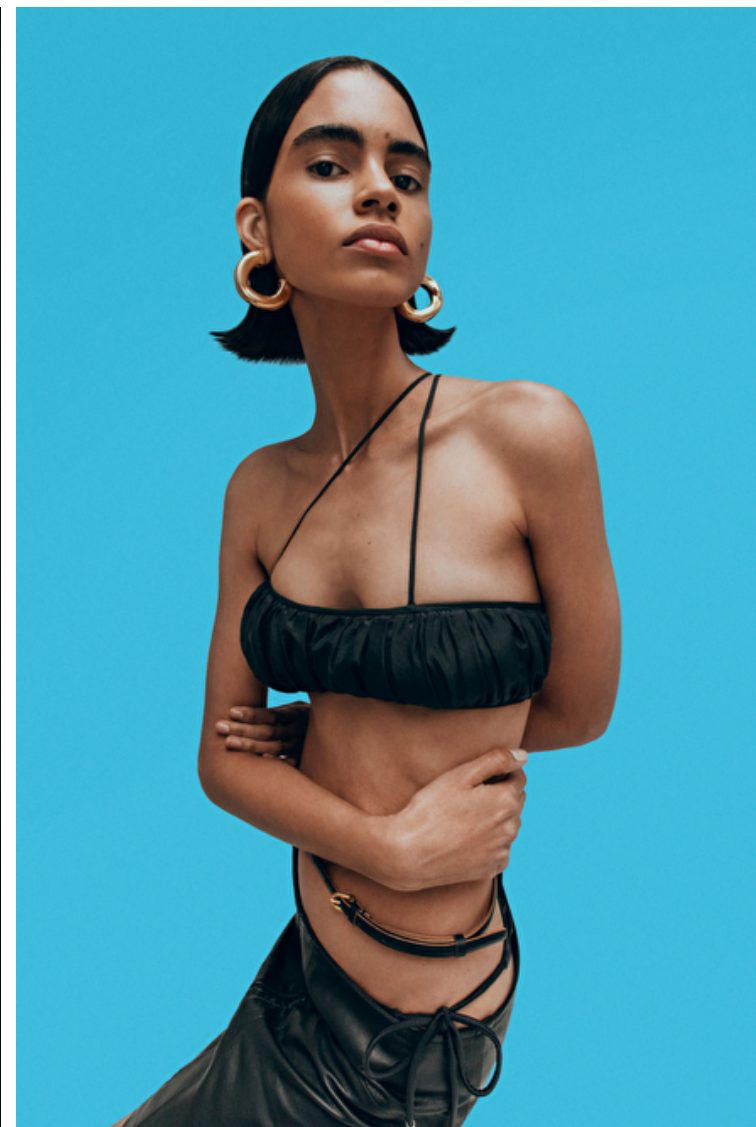

MARIANA SANTANA

Height 179cm / 5' 10.5"

Bust 82cm / 32.5"

Waist 60cm / 23.5"

Hips 87cm / 34.5"

Shoes EU/US/UK 41 / 9.5 / 8

Eyes Brown

Hair Dark brown

Hair length 1

Cup A