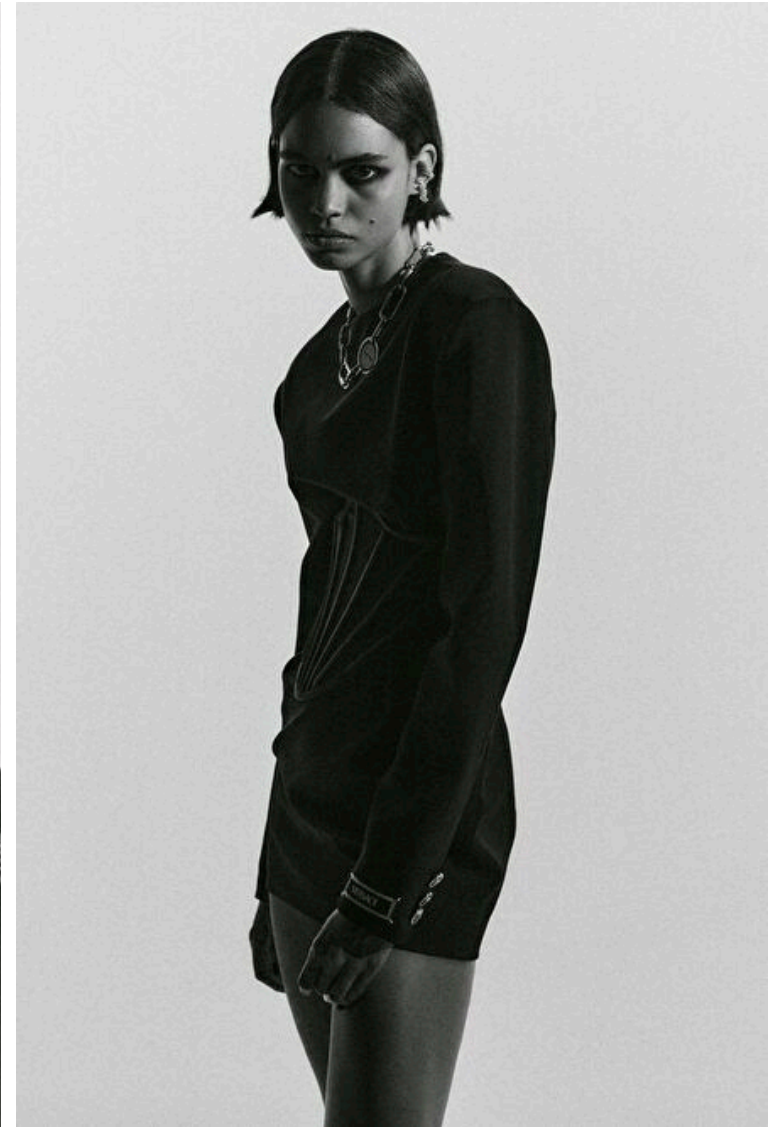

MARIANA SANTANA

Height 179cm / 5' 10.5"

Bust 82cm / 32.5"

Waist 60cm / 23.5"

Hips 87cm / 34.5"

Shoes EU/US/UK 41 / 9.5 / 8

Eyes Brown

Hair Dark brown

Hair length 1

Cup A