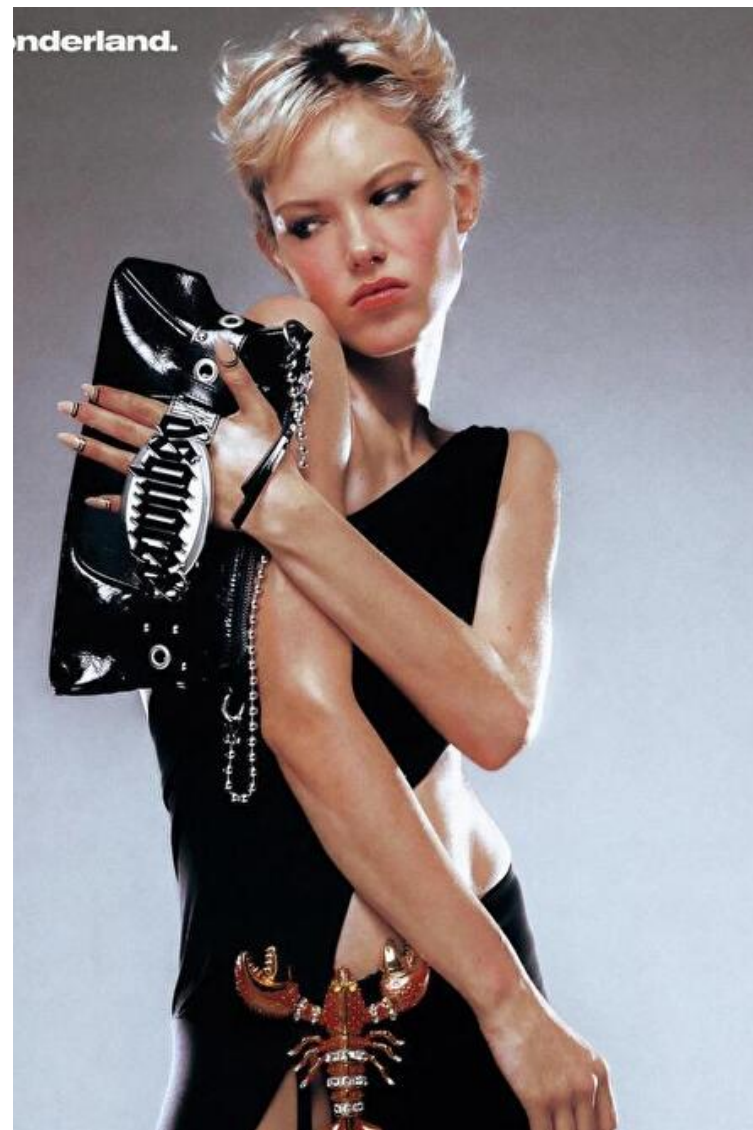

Select

MODEL MANAGEMENT

182 Rue de Rivoli, Paris, 75001, Ile-de-France, France

Phone: +33 (0) 1 40 20 15 15 Email: info.paris@selectmodel.com Website: <https://selectmodel.com/>

Marie Belle

Height 176cm / 5' 9.5"

Bust 79cm / 31"

Waist 59cm / 23"

Hips 86cm / 34"

Shoes EU/US/UK 39 / 8 / 6

Eyes Blue green

Hair Blond