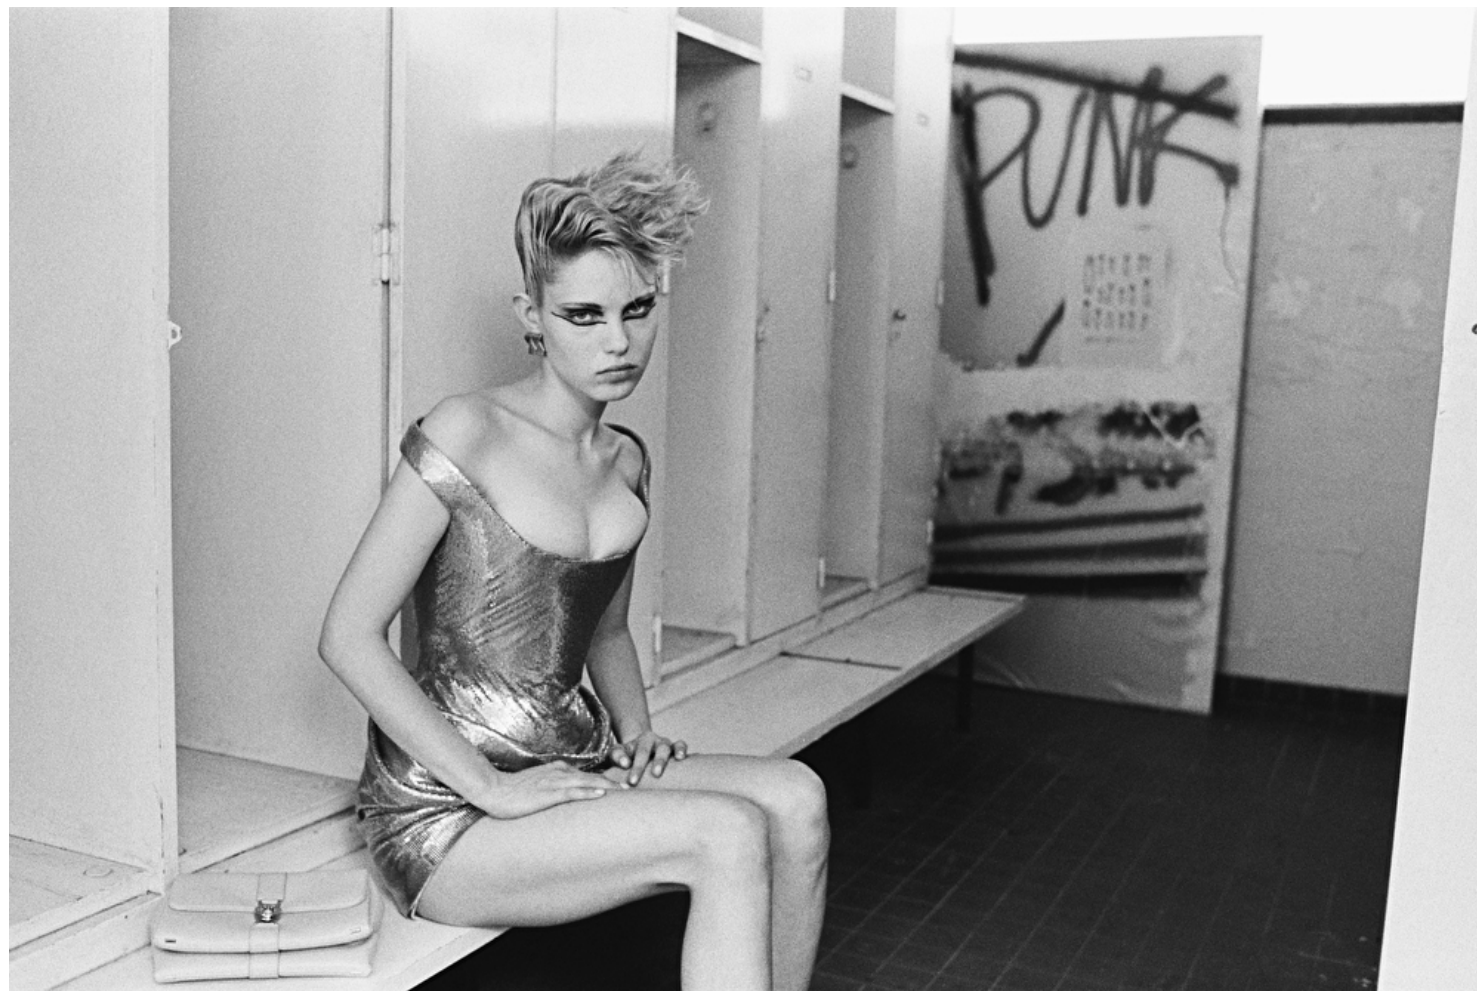

182 Rue de Rivoli, Paris, 75001, Île-de-France, France

Phone: +33 (0) 1 40 20 15 15 Email: info.paris@selectmodel.com Website: <https://selectmodel.com/>

Marie Belle

Height 176cm / 5' 9.5"

Bust 79cm / 31"

Waist 59cm / 23"

Hips 86cm / 34"

Shoes EU/US/UK 39 / 8 / 6

Eyes Blue green

Hair Blond

Select

MODEL MANAGEMENT

182 Rue de Rivoli, Paris, 75001, Île-de-France, France