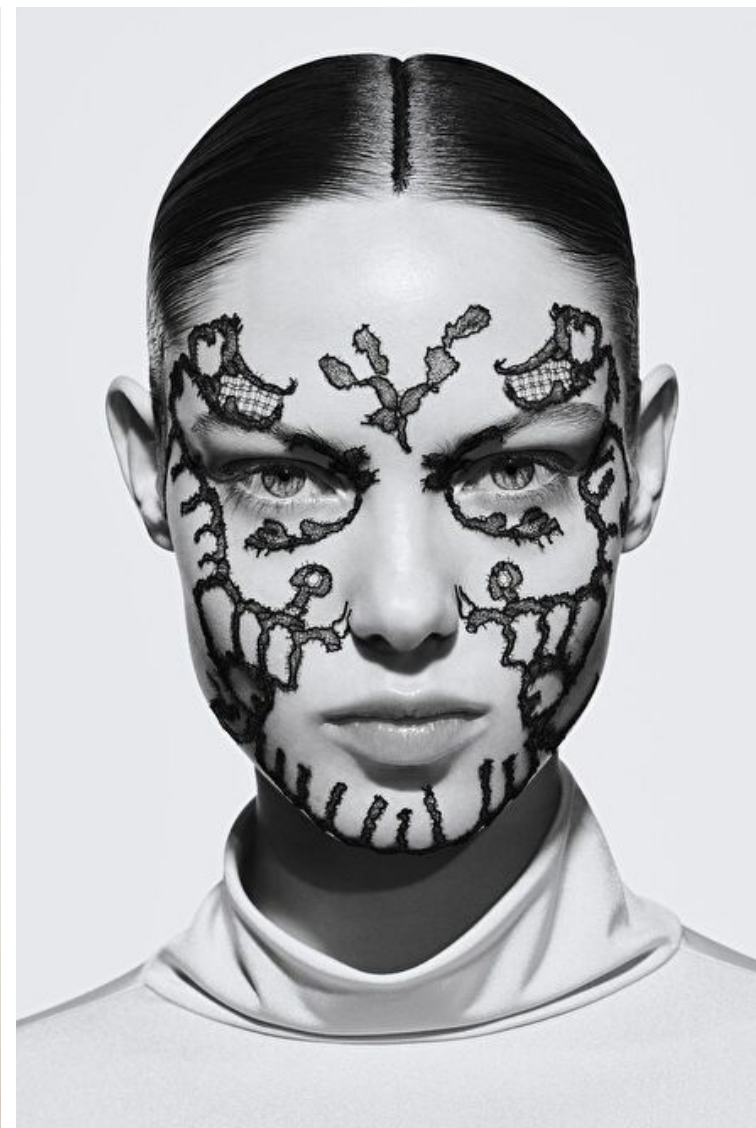

Select

MODEL MANAGEMENT

182 Rue de Rivoli, Paris, 75001, Ile-de-France, France

Phone: +33 (0) 1 40 20 15 15 Email: info.paris@selectmodel.com Website: <https://selectmodel.com/>

Marie Belle

Height 176cm / 5' 9.5"

Bust 79cm / 31"

Waist 59cm / 23"

Hips 86cm / 34"

Shoes EU/US/UK 39 / 8 / 6

Eyes Blue green

Hair Blond