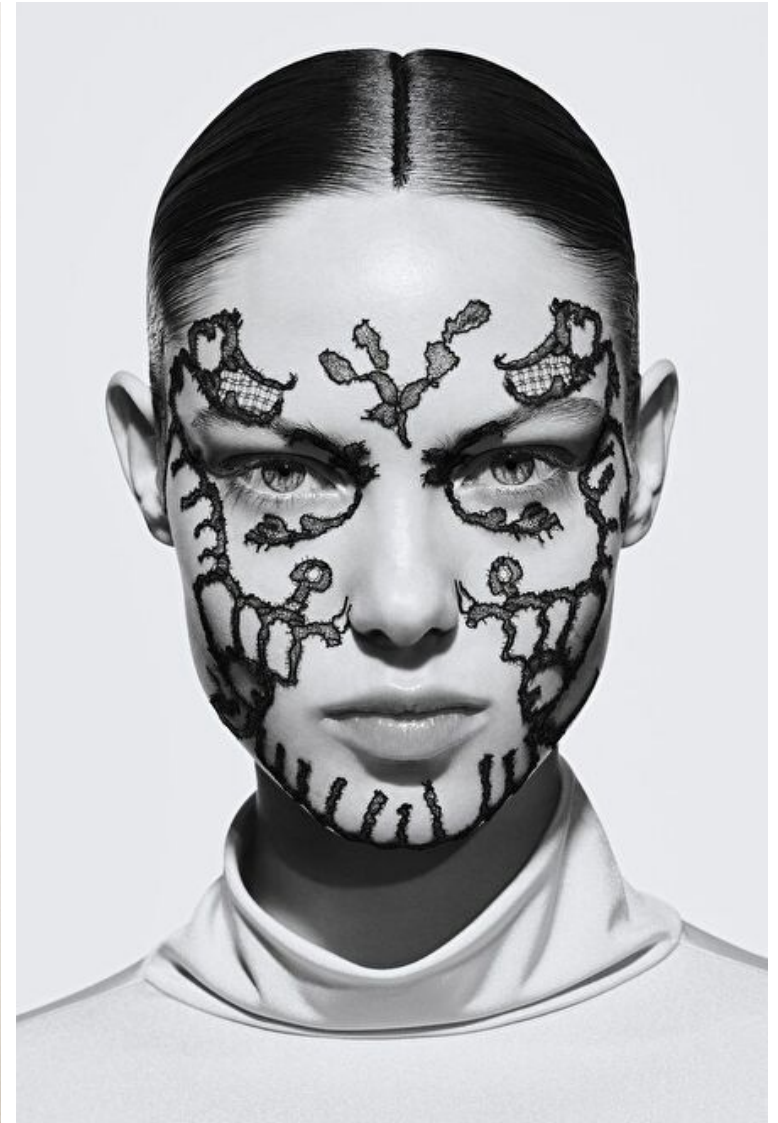

Select

MODEL MANAGEMENT

182 Rue de Rivoli, Paris, 75001, Île-de-France, France

Phone: +33 (0) 1 40 20 15 15 Email: info.paris@selectmodel.com Website: <https://selectmodel.com/>

Marie Belle

Height 176cm / 5' 9.5"

Bust 79cm / 31"

Waist 59cm / 23"

Hips 86cm / 34"

Shoes EU/US/UK 39 / 8 / 6

Eyes Blue green

Hair Blond