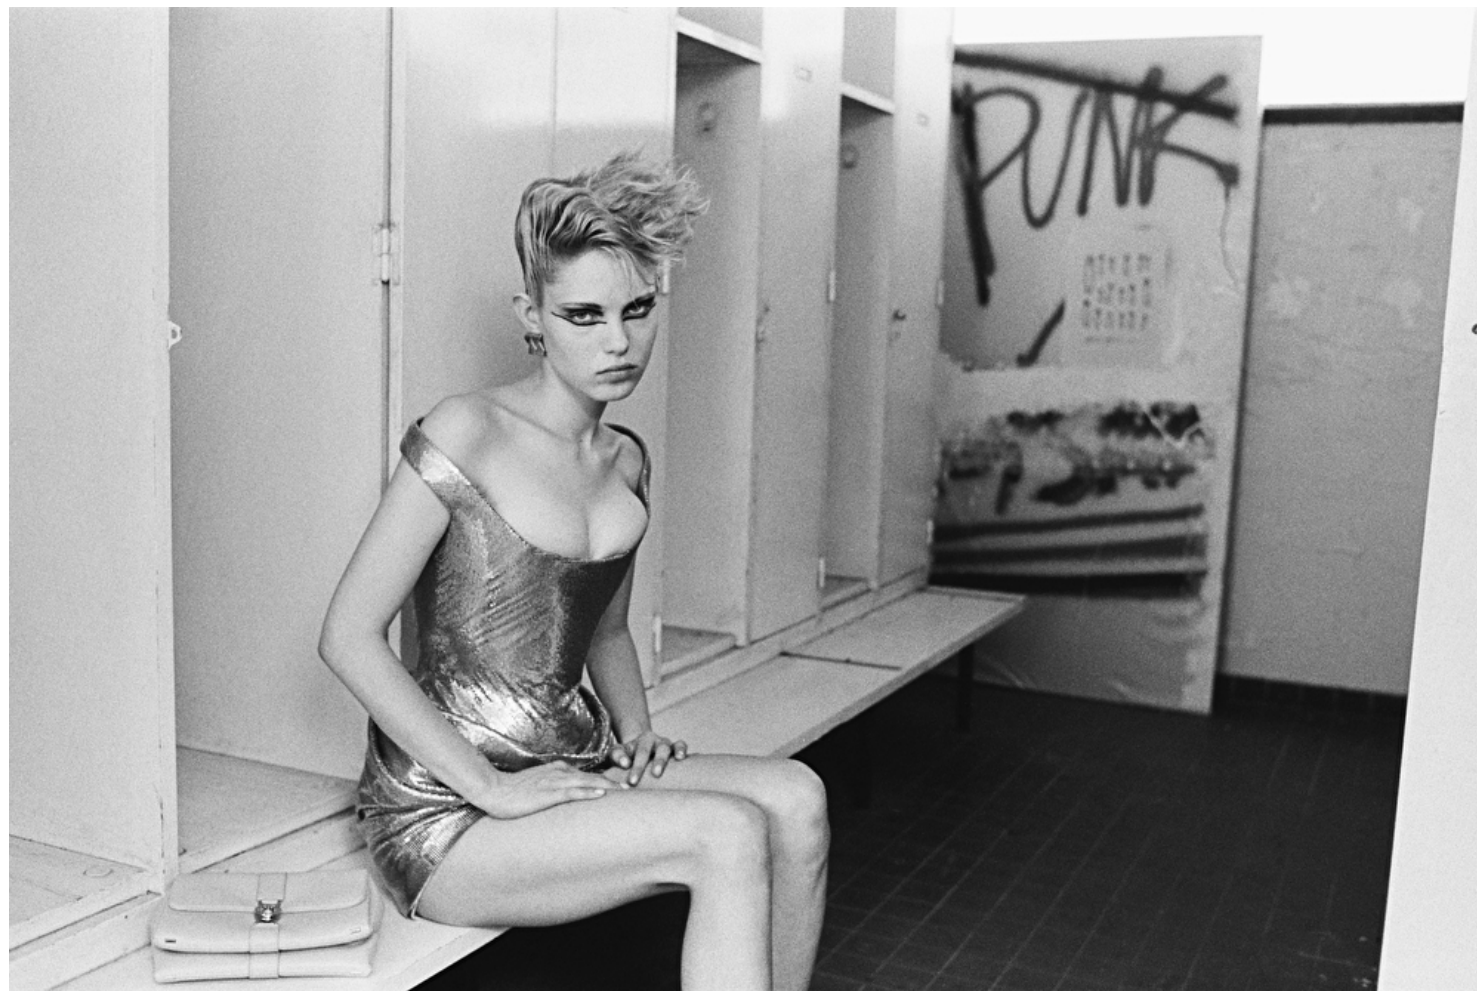

Select

MODEL MANAGEMENT

182 Rue de Rivoli, Paris, 75001, Île-de-France, France

Phone: +33 (0) 1 40 20 15 15 Email: info.paris@selectmodel.com Website: <https://selectmodel.com/>

Marie Belle

Height 176cm / 5' 9.5"

Bust 79cm / 31"

Waist 59cm / 23"

Hips 86cm / 34"

Shoes EU/US/UK 39 / 8 / 6

Eyes Blue green

Hair Blond