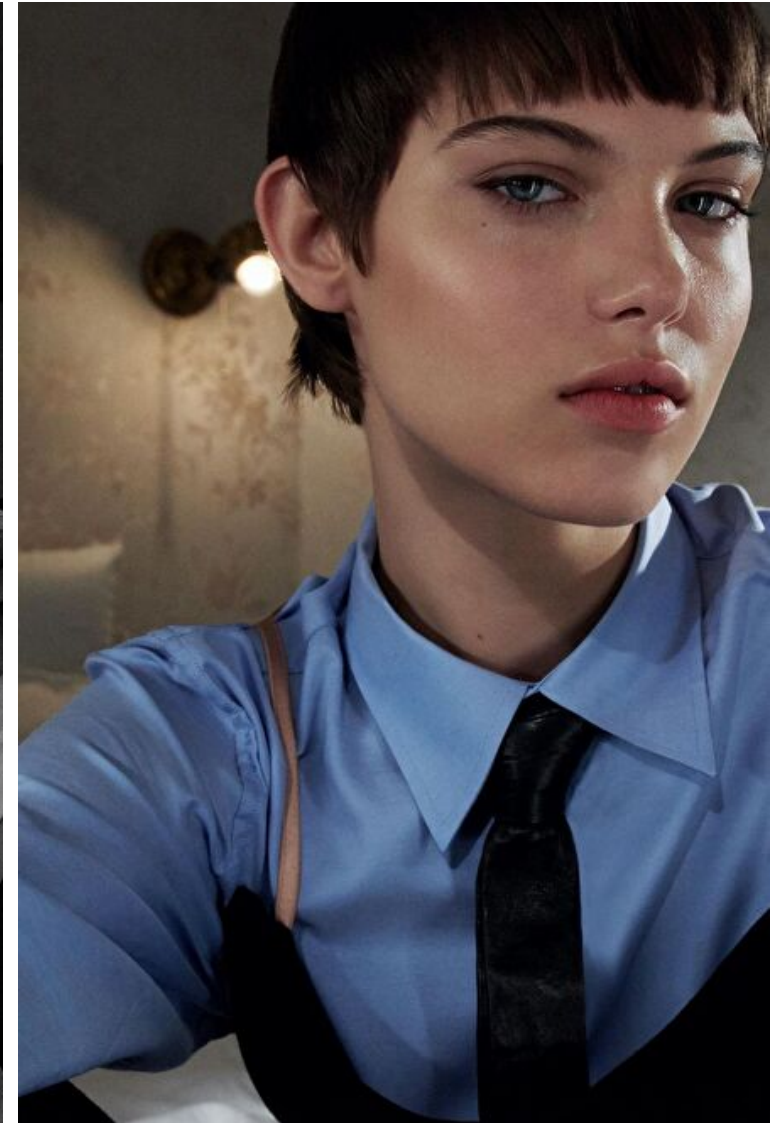

Bust 79cm / 31"

Waist 59cm / 23"

Hips 86cm / 34"

Shoes EU/US/UK 39 / 8 / 6

Eyes Blue green

Hair Blond

Select

MODEL MANAGEMENT