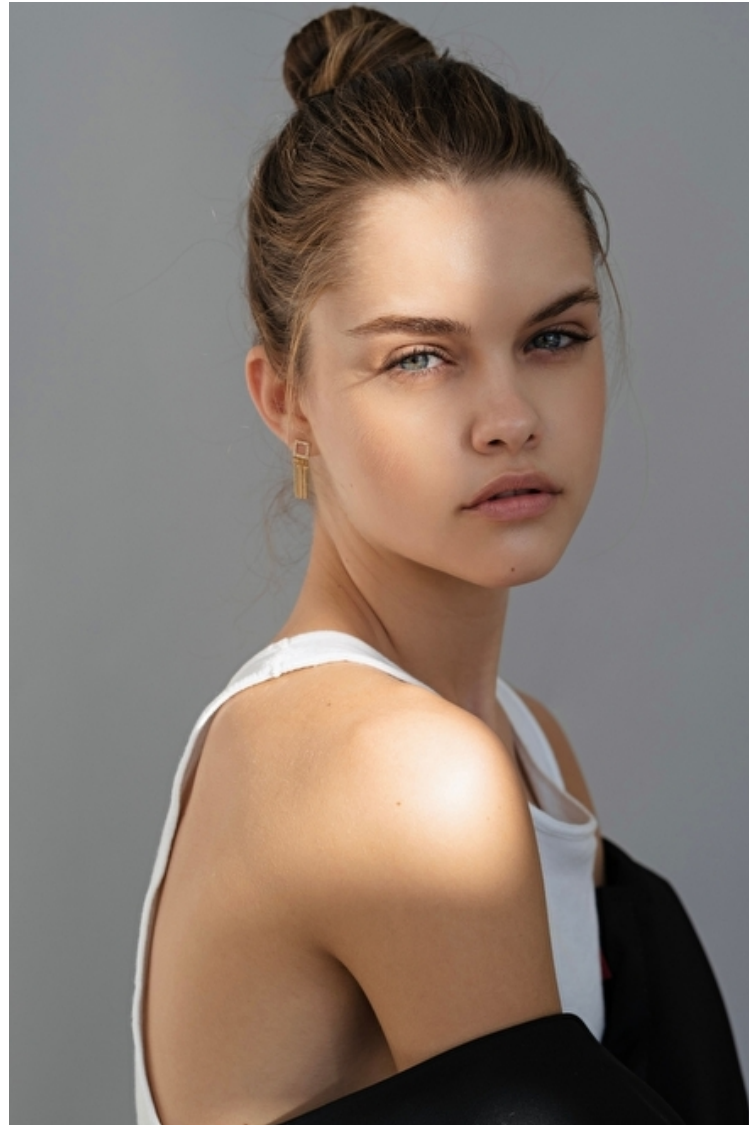

Select

MODEL MANAGEMENT

182 Rue de Rivoli, Paris, 75001, Ile-de-France, France

Phone: +33 (0) 1 40 20 15 15 Email: info.paris@selectmodel.com Website: <https://selectmodel.com/>

Marija Zezelj

Height 180cm / 5' 11.0"

Bust 81cm / 32"

Waist 60cm / 23.5"

Hips 89cm / 35"

Shoes EU/US/UK 39 / 8 / 6

Eyes Blue

Hair Brown