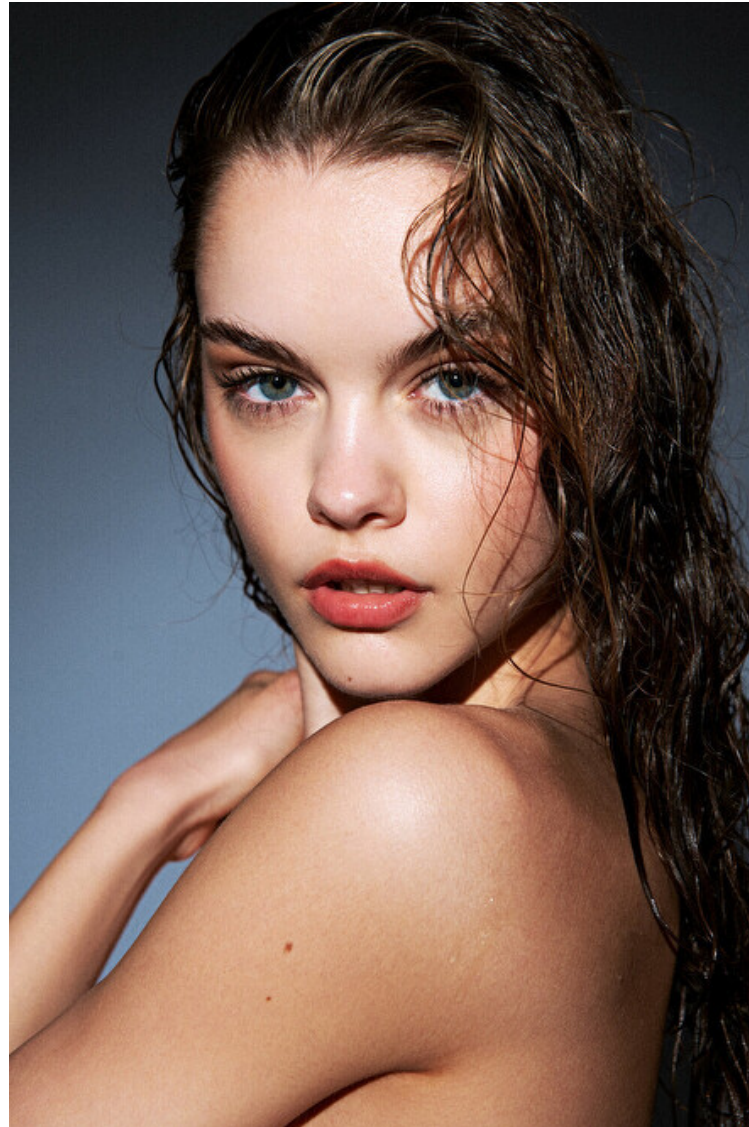

Bust 81cm / 32"

Waist 60cm / 23.5"

Hips 89cm / 35"

Shoes EU/US/UK 39 / 8 / 6

Eyes Blue

Hair Brown

Select

MODEL MANAGEMENT