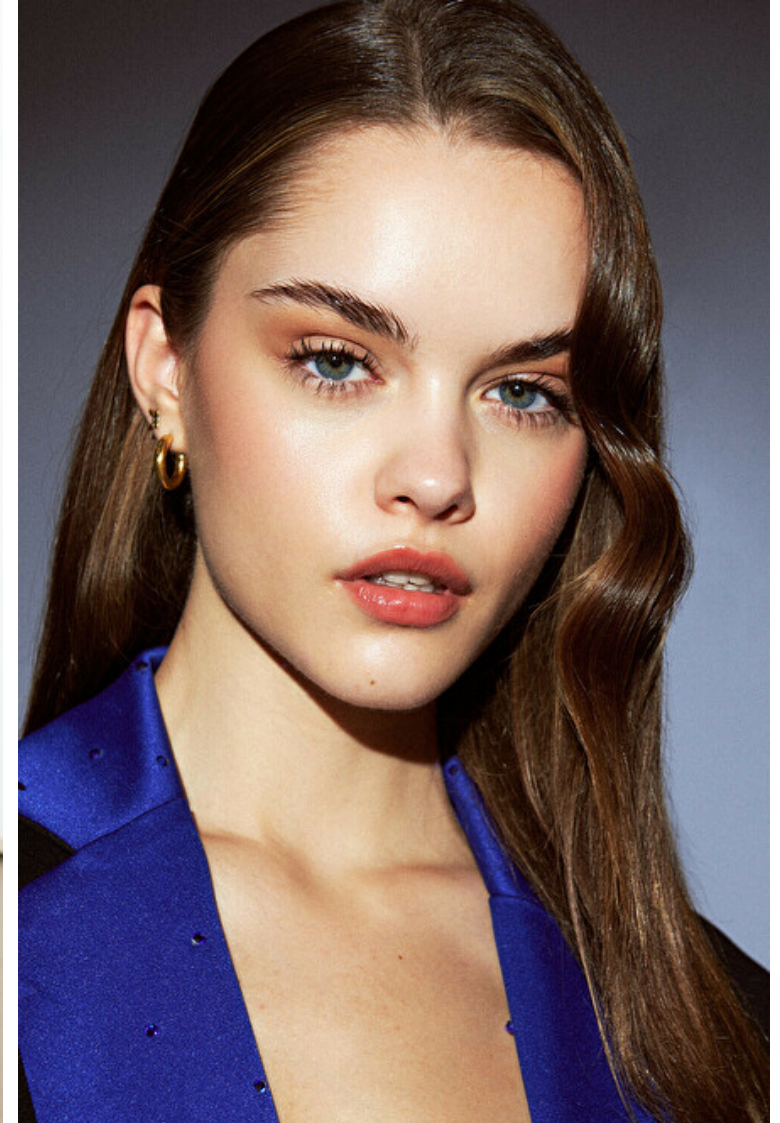

Height 180cm / 5' 11.0"

Bust 81cm / 32"

Waist 60cm / 23.5"

Hips 89cm / 35"

Shoes EU/US/UK 39 / 8 / 6

Eyes Blue

Hair Brown

Select