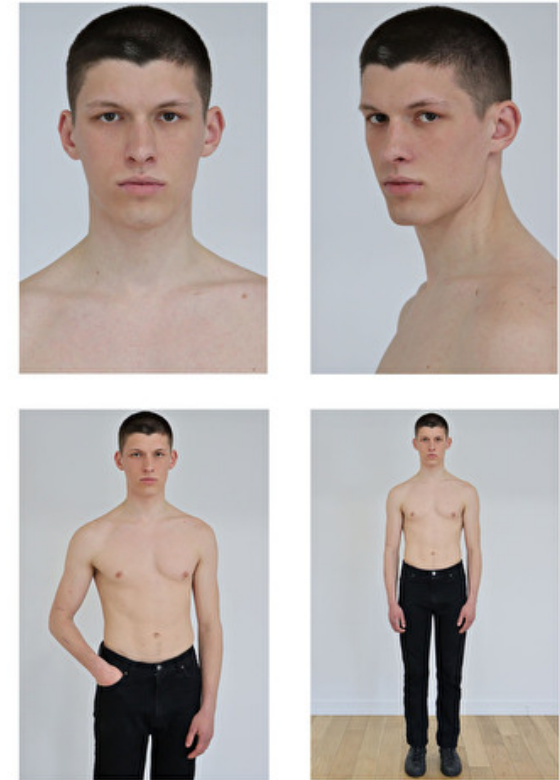

Select

MODEL MANAGEMENT

MARIN FOURNIER

HEIGHT 188CM BUST 96CM WAIST 74CM HIPS 95CM EYES GREEN HAIR BROWN

182 RUE DE RIVOLI, 75001, PARIS
TEL: + 33 (0) 1 40 20 15 15