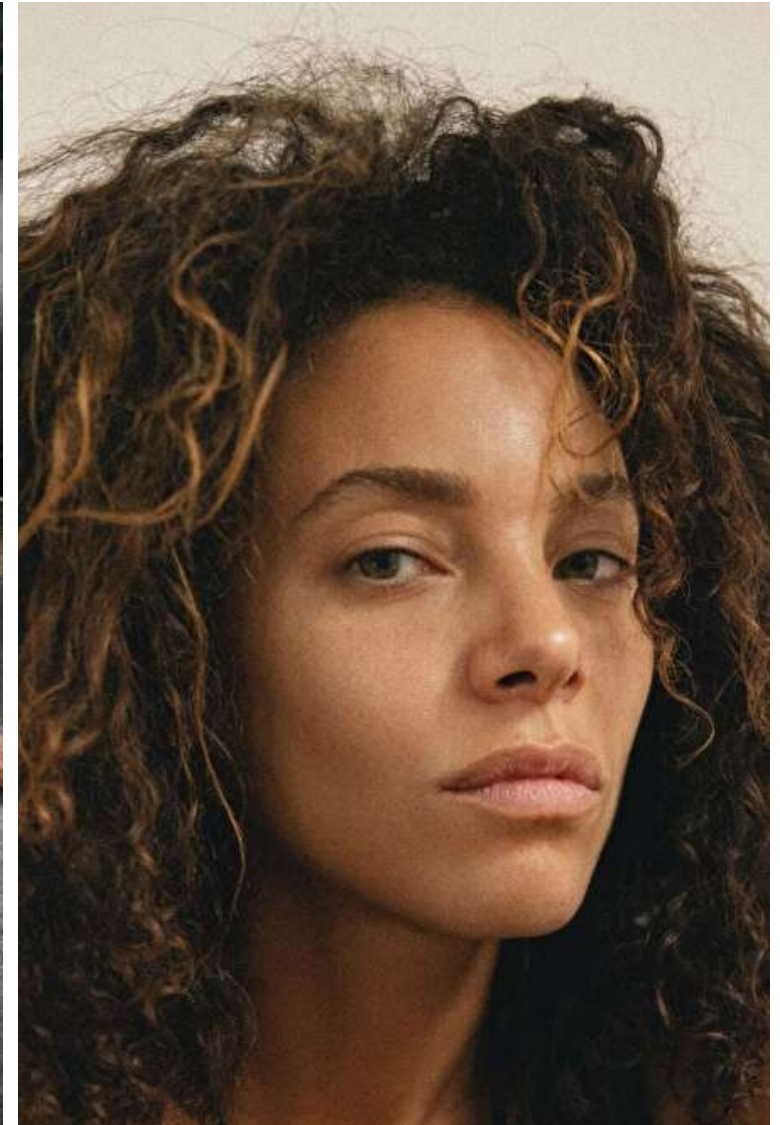

Height 176cm / 5' 9.5"

Bust 86cm / 34"

Waist 65cm / 25.5"

Hips 89cm / 35"

Shoes EU/US/UK 40.5 / 9.5 / 7

Eyes Green

Hair Brown

Cup B