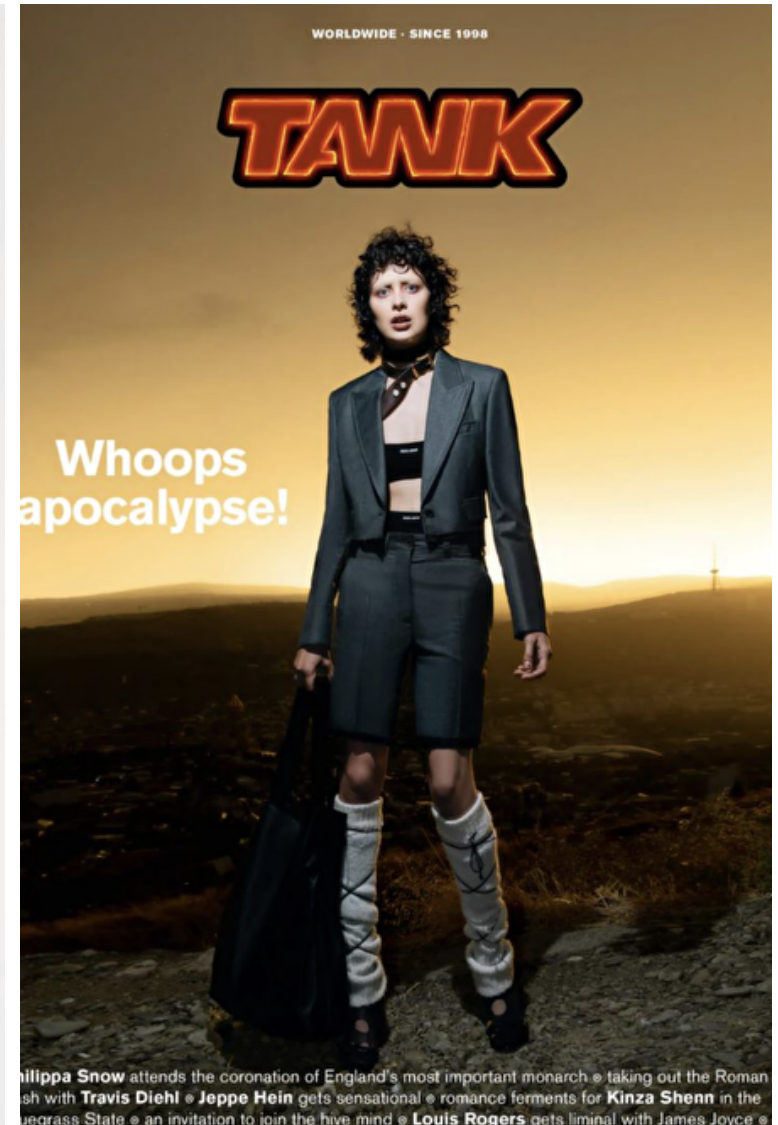

Select

MODEL MANAGEMENT

182 Rue de Rivoli, Paris, 75001, Île-de-France, France

Phone: +33 (0) 1 40 20 15 15 Email: info.paris@selectmodel.com Website: <https://selectmodel.com/>

Marisha Urushadze

Height 179cm / 5' 10.5"

Bust 80cm / 31.5"

Waist 60cm / 23.5"

Hips 87cm / 34.5"

Shoes EU/US/UK 41 / 9.5 / 8

Eyes Blue

Hair Brown