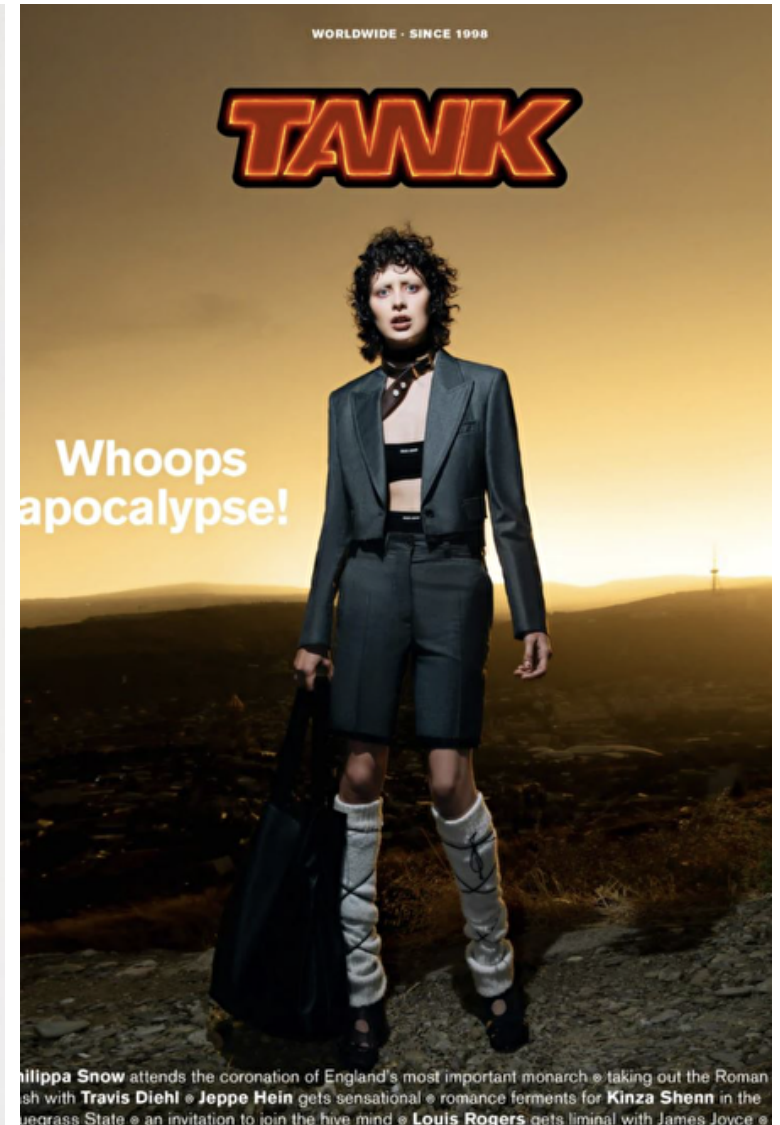

Select

MODEL MANAGEMENT

182 Rue de Rivoli, Paris, 75001, Ile-de-France, France

Phone: +33 (0) 1 40 20 15 15 Email: info.paris@selectmodel.com Website: <https://selectmodel.com/>

Marisha Urushadze

Height 179cm / 5' 10.5"

Bust 80cm / 31.5"

Waist 60cm / 23.5"

Hips 87cm / 34.5"

Shoes EU/US/UK 41 / 9.5 / 8

Eyes Blue

Hair Brown