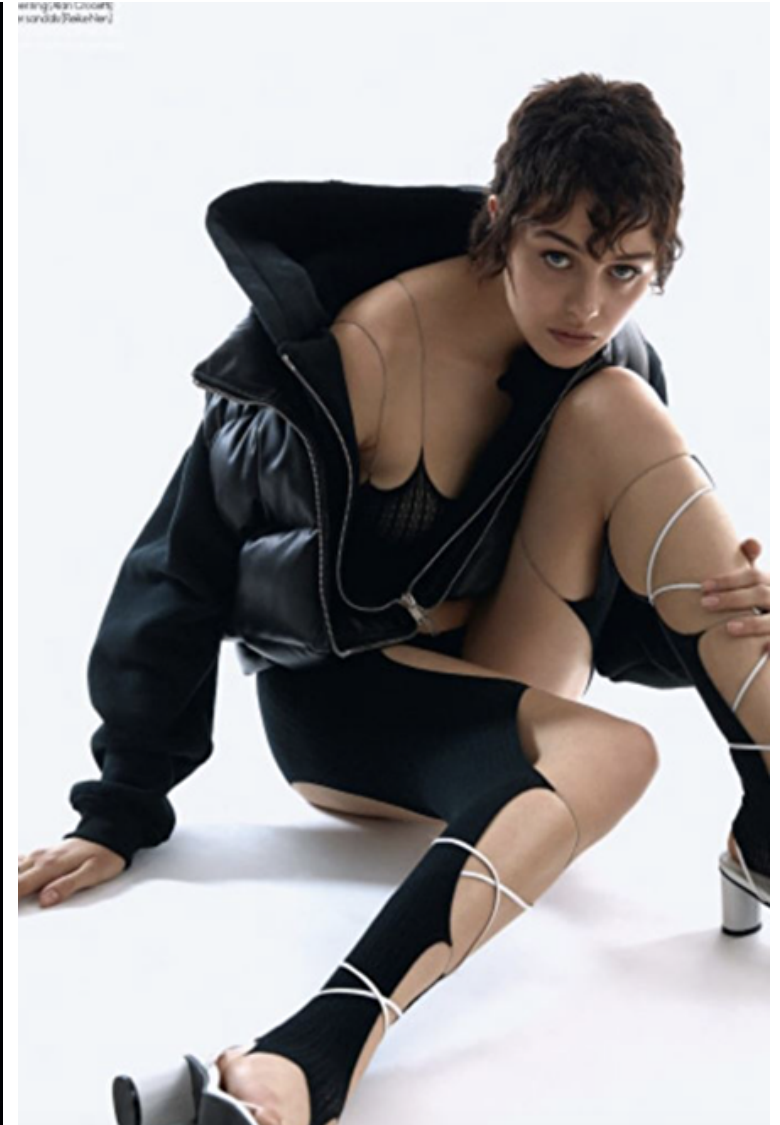

Bust 80cm / 31.5"

Waist 60cm / 23.5"

Hips 87cm / 34.5"

Shoes EU/US/UK 41 / 9.5 / 8

Eyes Blue

Hair Brown

Marisha Urushadze

Height 179cm / 5' 10.5"