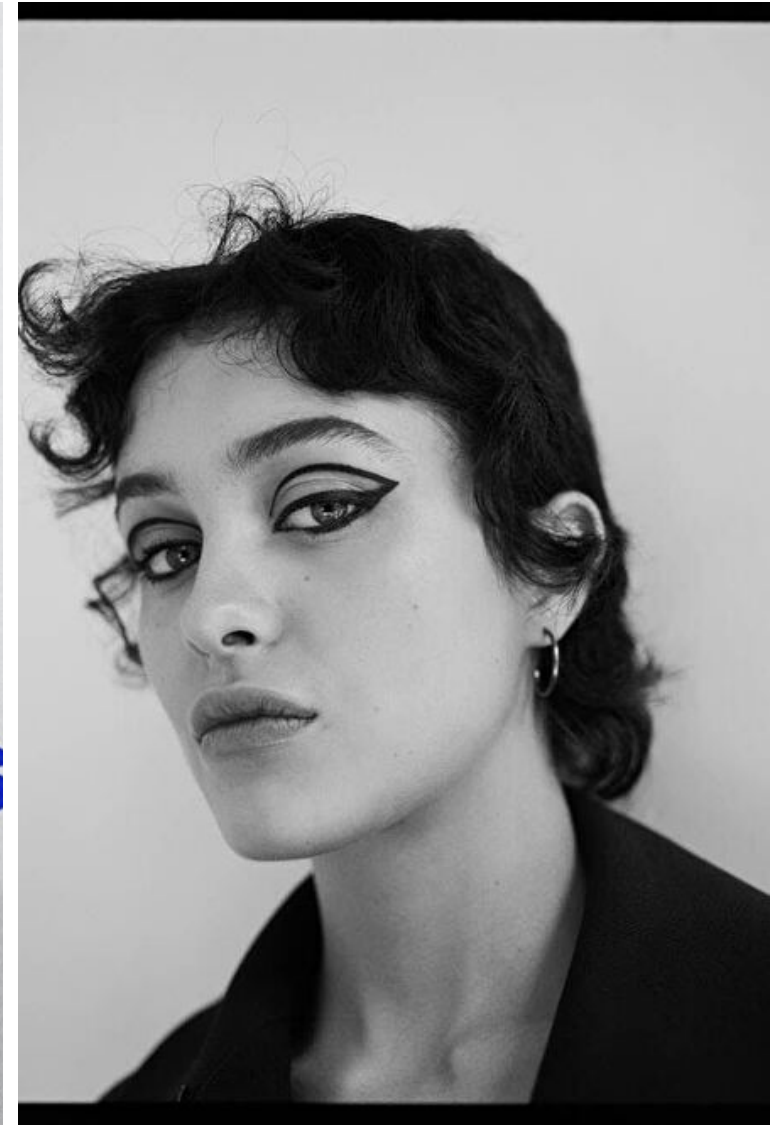

Height 179cm / 5' 10.5"

Bust 80cm / 31.5"

Waist 60cm / 23.5"

Hips 87cm / 34.5"

Shoes EU/US/UK 41 / 9.5 / 8

Eyes Blue

Hair Brown

Marisha Urushadze