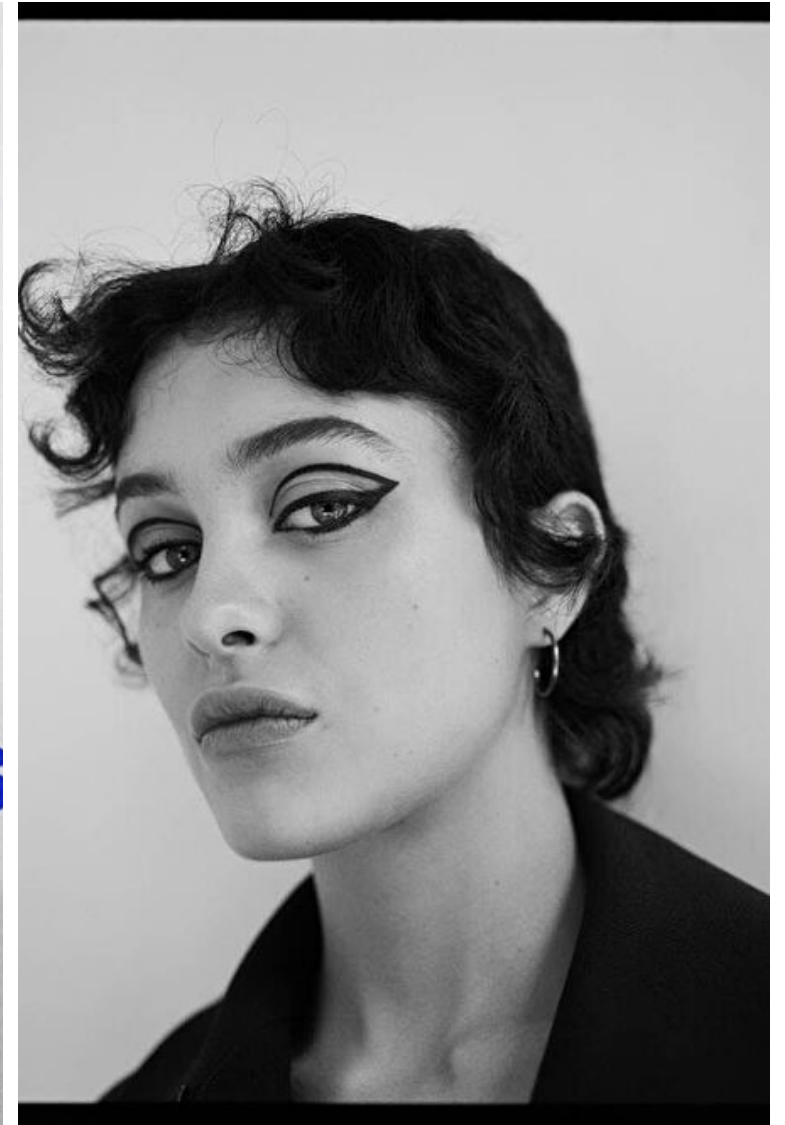

Height 179cm / 5' 10.5"

Bust 80cm / 31.5"

Waist 60cm / 23.5"

Hips 87cm / 34.5"

Shoes EU/US/UK 41 / 9.5 / 8

Eyes Blue

Hair Brown

Marisha Urushadze