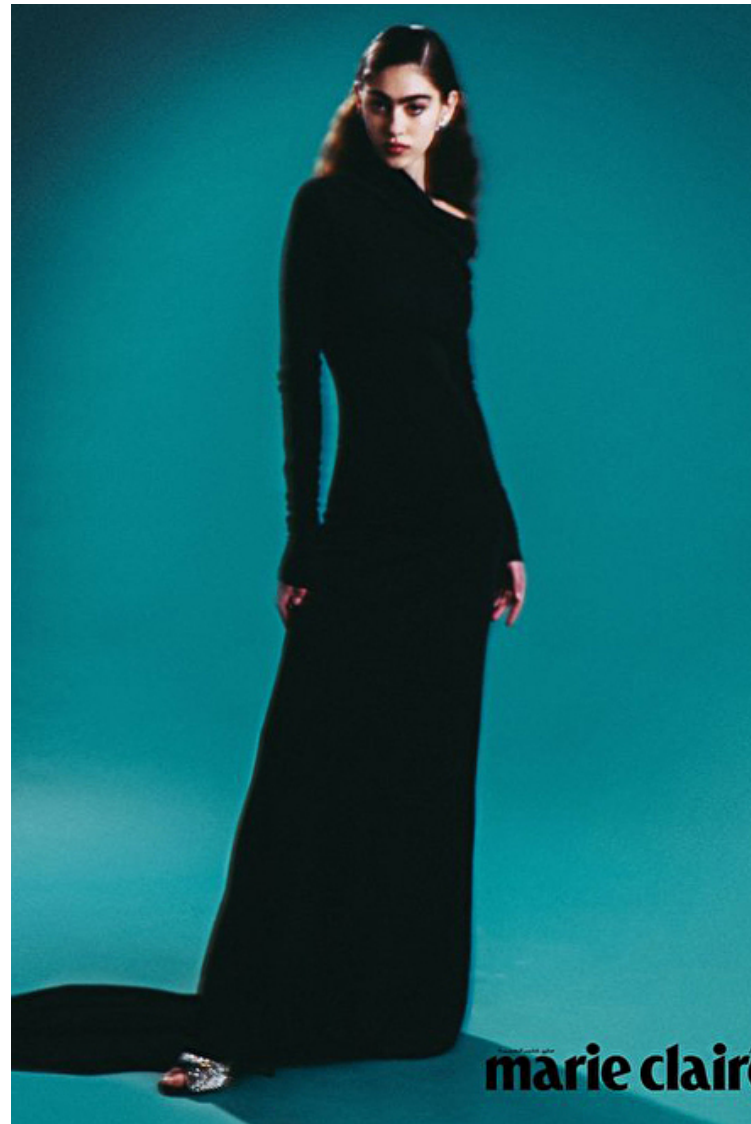

Bust 78cm / 30.5"

Waist 60cm / 23.5"

Hips 90cm / 35.5"

Shoes EU/US/UK 40 / 9 / 7

Eyes Green brown

Hair Dark brown

Select

MODEL MANAGEMENT