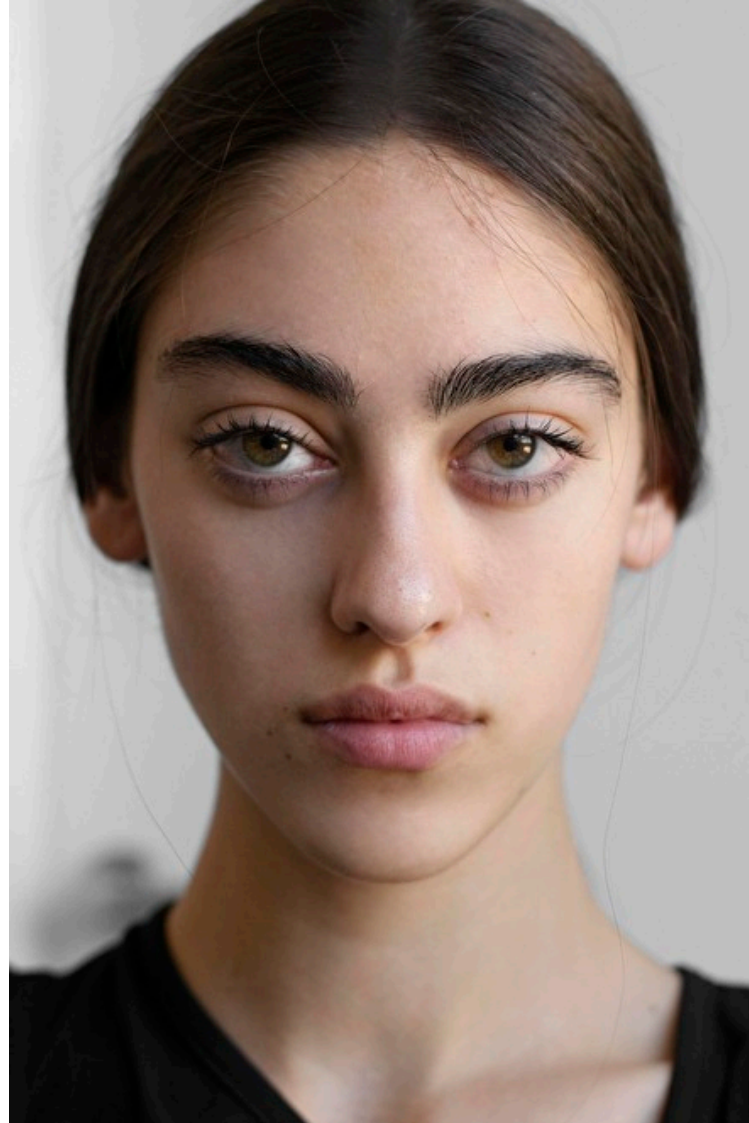

Select

MODEL MANAGEMENT

182 Rue de Rivoli, Paris, 75001, Ile-de-France, France

Phone: +33 (0) 1 40 20 15 15 Email: info.paris@selectmodel.com Website: <https://selectmodel.com/>

MARTINA

Height 179cm / 5' 10.5"

Bust 78cm / 30.5"

Waist 60cm / 23.5"

Hips 90cm / 35.5"

Shoes EU/US/UK 40 / 9 / 7

Eyes Green brown

Hair Dark brown