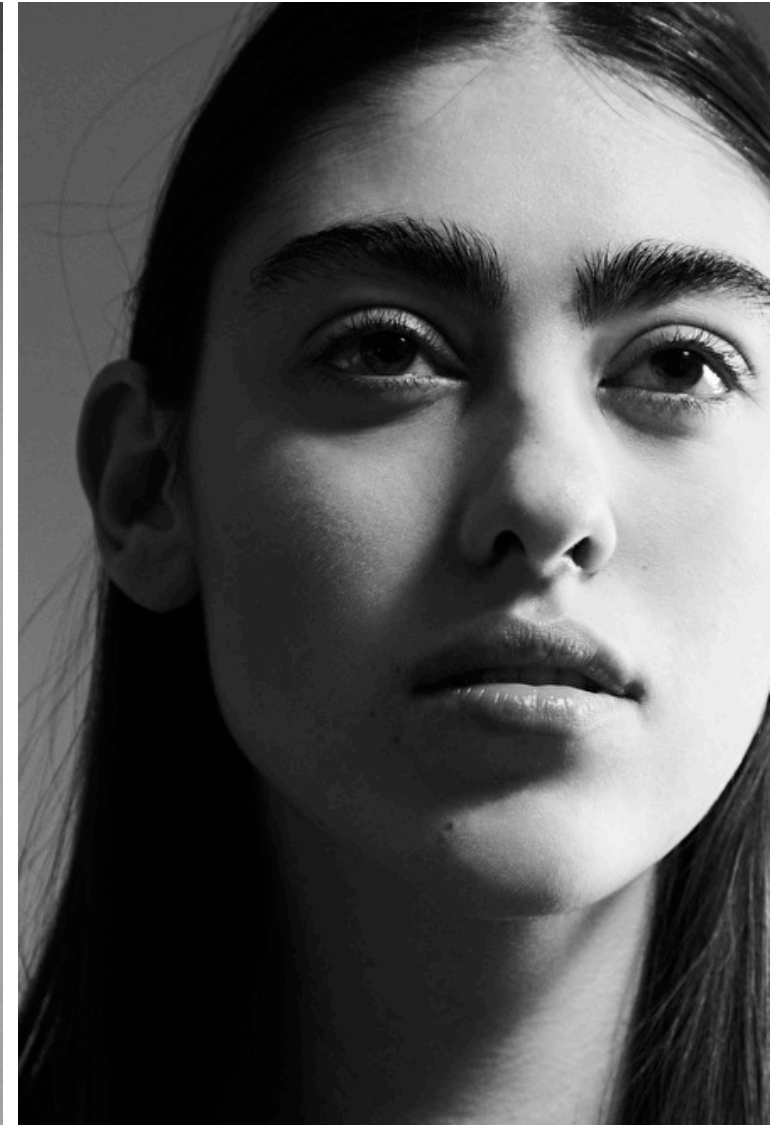

Select

MODEL MANAGEMENT

182 Rue de Rivoli, Paris, 75001, Ile-de-France, France

Phone: +33 (0) 1 40 20 15 15 **Email:** info.paris@selectmodel.com **Website:** <https://selectmodel.com/>

MARTINA

Height 179cm / 5' 10.5"

Bust 78cm / 30.5"

Waist 60cm / 23.5"

Hips 90cm / 35.5"

Shoes EU/US/UK 40 / 9 / 7

Eyes Green brown

Hair Dark brown