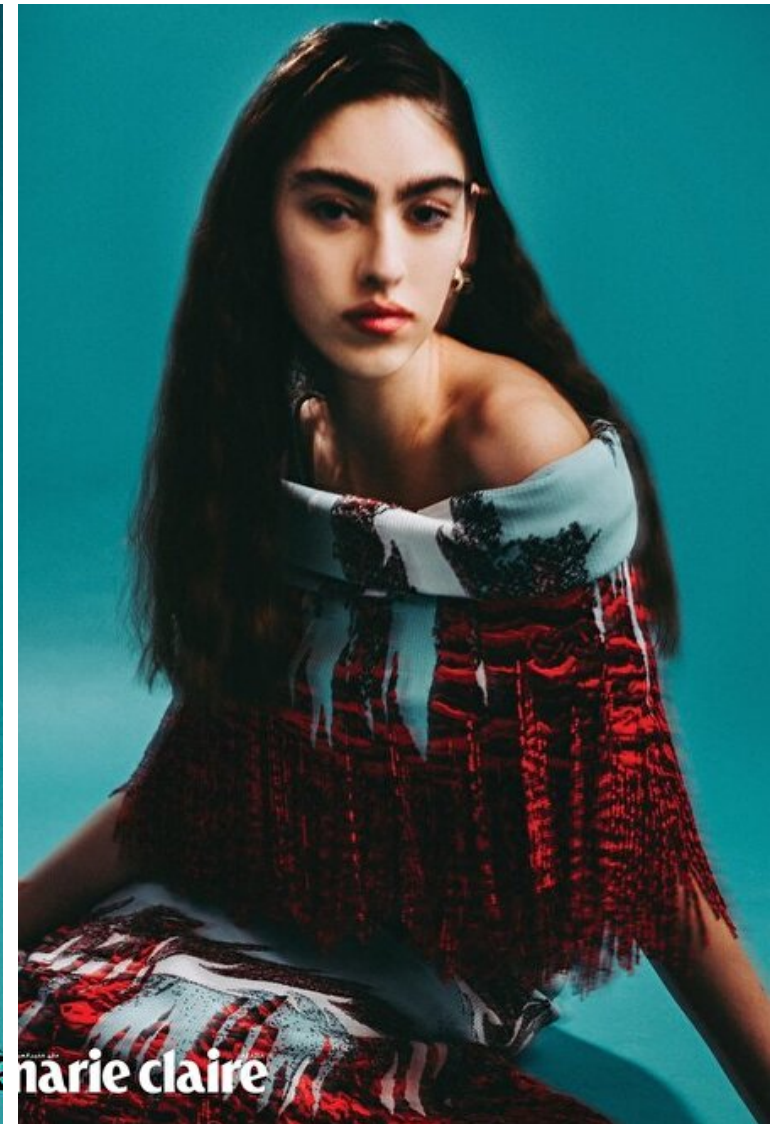

Bust 78cm / 30.5"

Waist 60cm / 23.5"

Hips 90cm / 35.5"

Shoes EU/US/UK 40 / 9 / 7

Eyes Green brown

Hair Dark brown

Select

MODEL MANAGEMENT