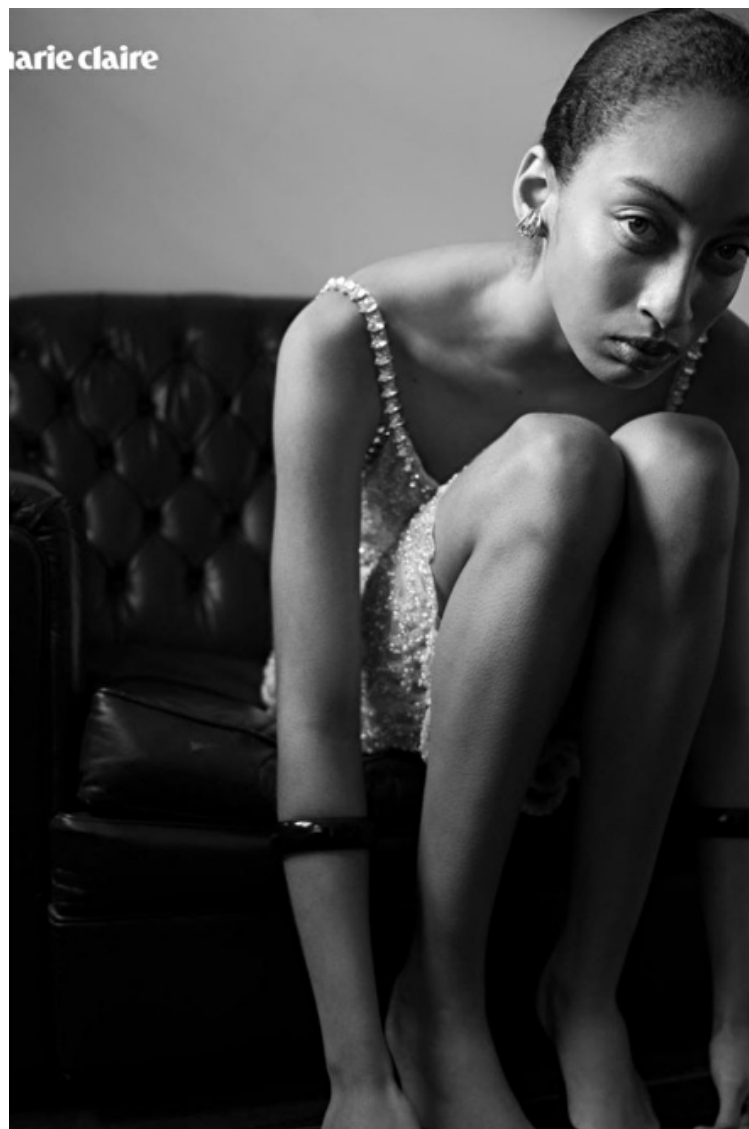

Mary Diaz

Height 178cm / 5' 10.0"

Bust 78cm / 30.5"

Waist 60cm / 23.5"

Hips 86cm / 34"

Shoes EU/US/UK 39 / 8 / 6

Eyes Brown

Hair Brown

Bust 78cm / 30.5"

Waist 60cm / 23.5"

Hips 86cm / 34"

Shoes EU/US/UK 39 / 8 / 6

Eyes Brown

Hair Brown

Select

MODEL MANAGEMENT