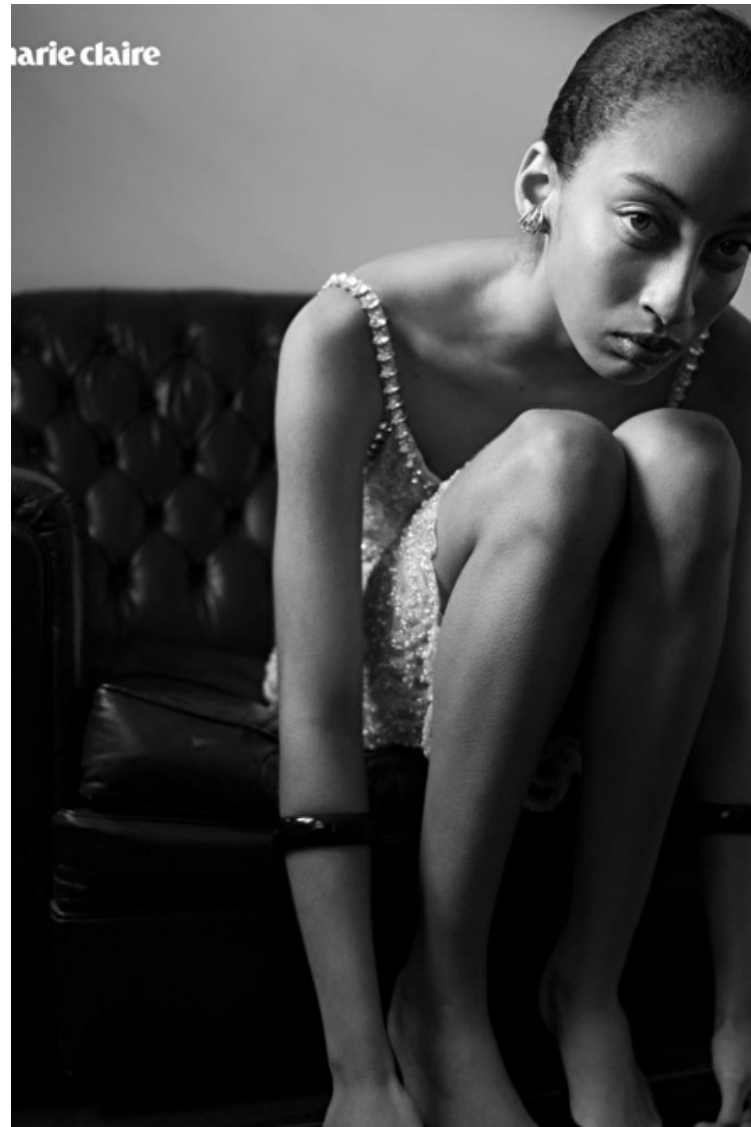

Mary Diaz

Height 178cm / 5' 10.0"

Bust 78cm / 30.5"

Waist 60cm / 23.5"

Hips 86cm / 34"

Shoes EU/US/UK 39 / 8 / 6

Eyes Brown

Hair Brown

Bust 78cm / 30.5"

Waist 60cm / 23.5"

Hips 86cm / 34"

Shoes EU/US/UK 39 / 8 / 6

Eyes Brown

Hair Brown

Select

MODEL MANAGEMENT