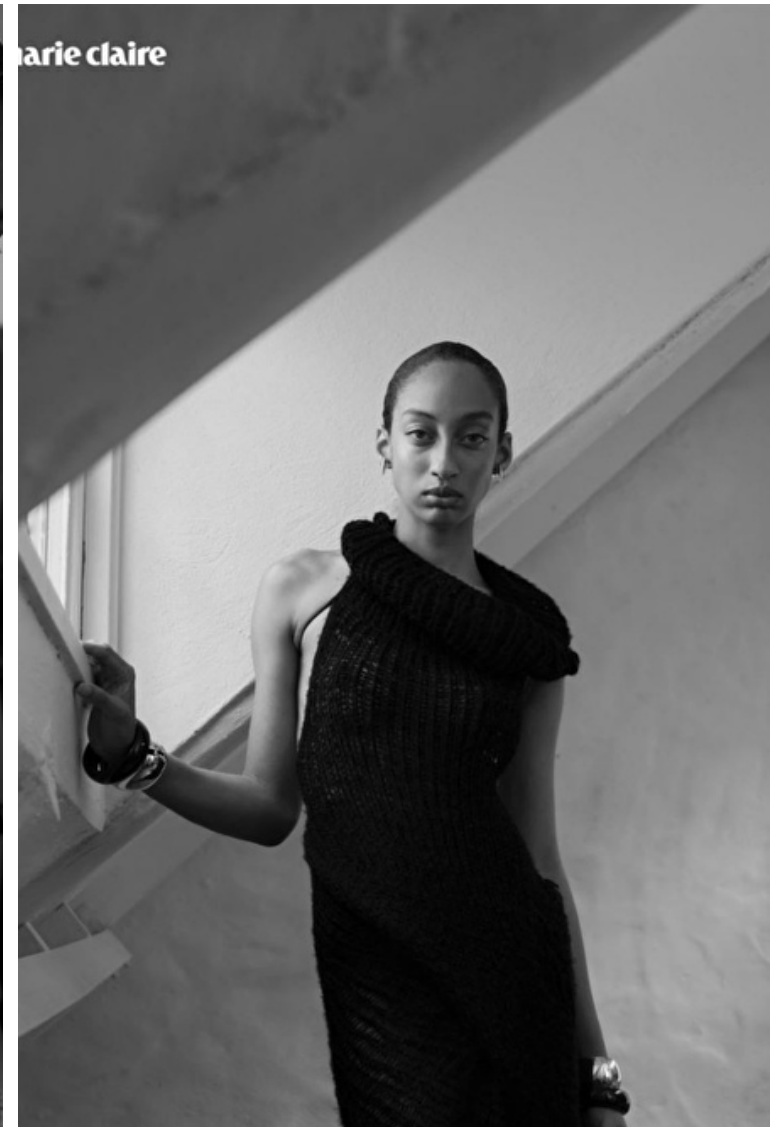

Select

MODEL MANAGEMENT

182 Rue de Rivoli, Paris, 75001, Île-de-France, France

Phone: +33 (0) 1 40 20 15 15 Email: info.paris@selectmodel.com Website: <https://selectmodel.com/>

Mary Diaz

Height 178cm / 5' 10.0"

Bust 78cm / 30.5"

Waist 60cm / 23.5"

Hips 86cm / 34"

Shoes EU/US/UK 39 / 8 / 6

Eyes Brown

Hair Brown