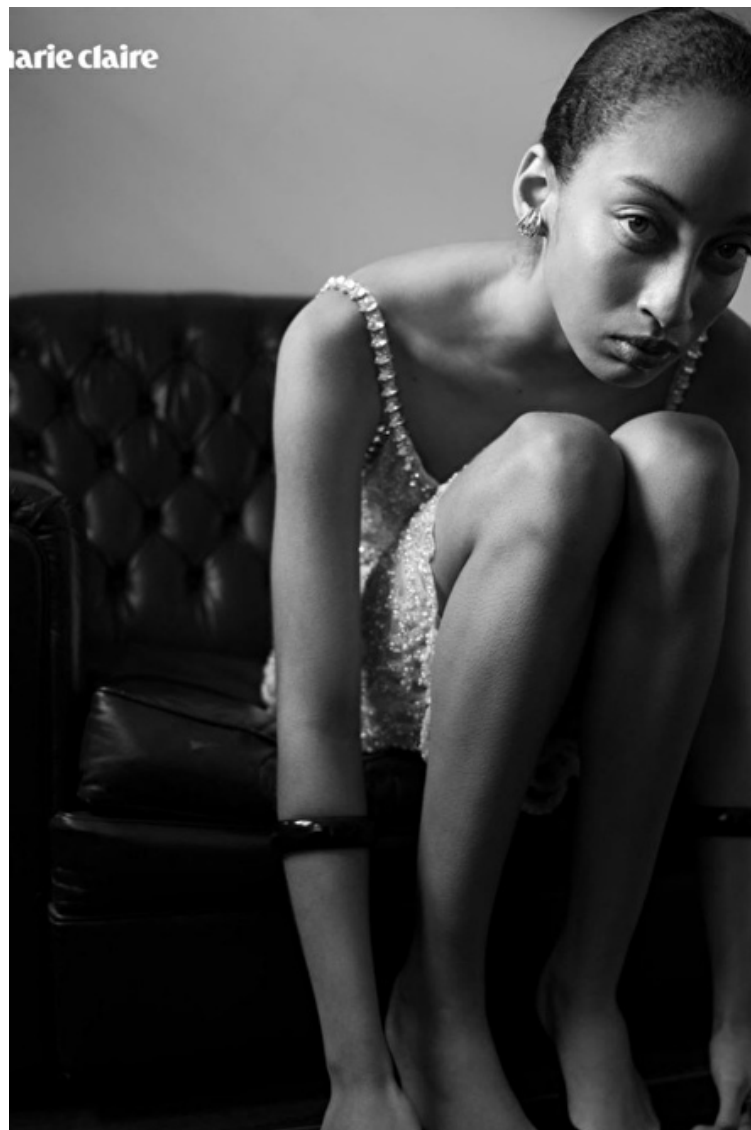

## Mary Diaz

Height 178cm / 5' 10.0"

Bust 78cm / 30.5"

Waist 60cm / 23.5"

Hips 86cm / 34"

Shoes EU/US/UK 39 / 8 / 6

Eyes Brown

Hair Brown