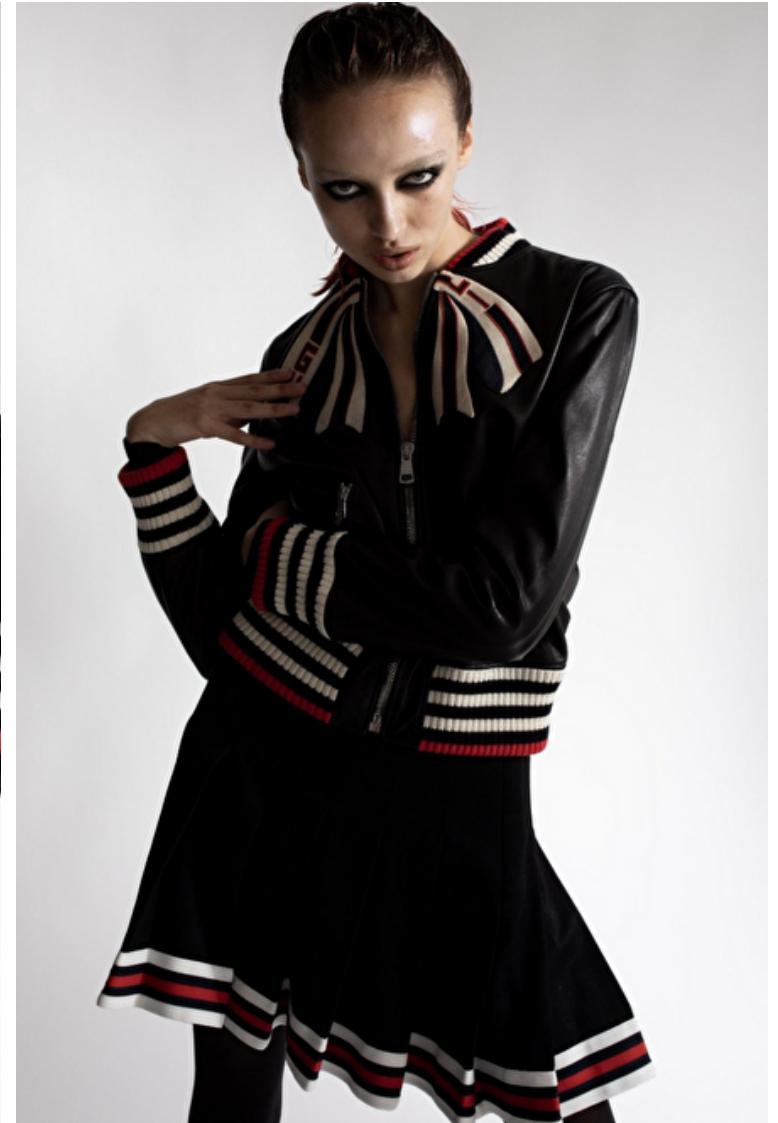

Height 175cm / 5' 9.0"

Bust 76cm / 30"

Waist 62cm / 24.5"

Hips 85cm / 33.5"

Shoes EU/US/UK 40 / 9 / 7

Eyes Green

Hair Dark brown

Select