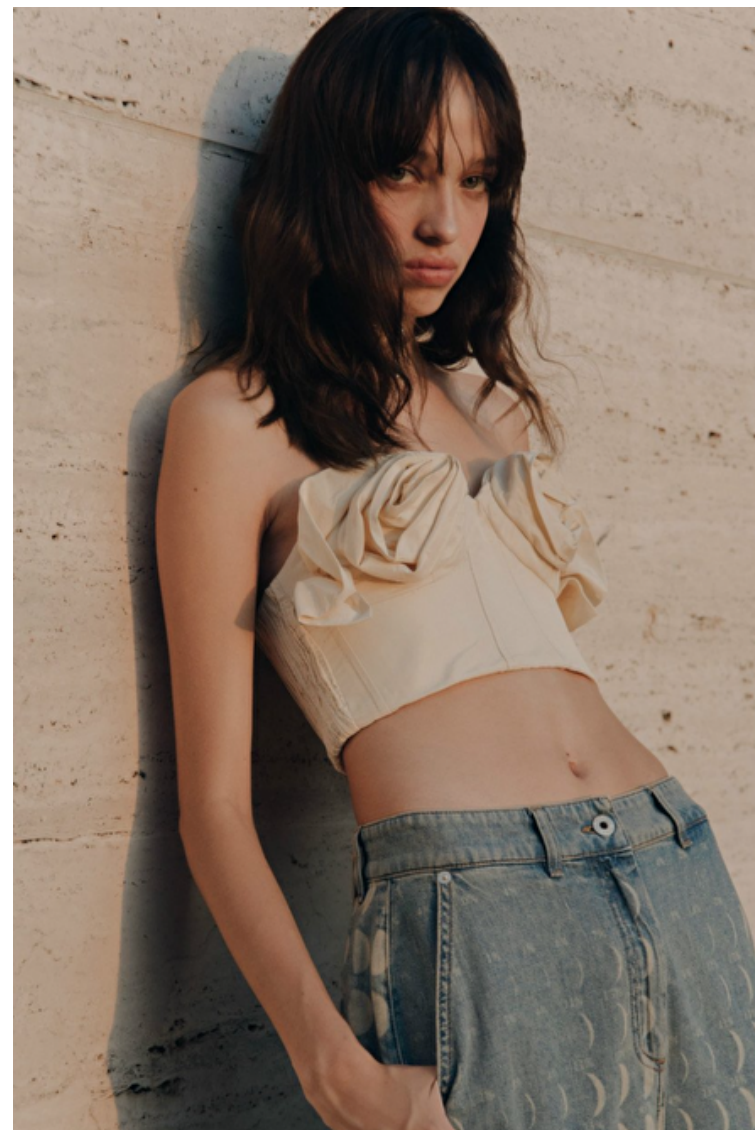

Select

MODEL MANAGEMENT

182 Rue de Rivoli, Paris, 75001, Ile-de-France, France

Phone: +33 (0) 1 40 20 15 15 Email: info.paris@selectmodel.com Website: <https://selectmodel.com/>

Mary Glaister

Height 175cm / 5' 9.0"

Bust 76cm / 30"

Waist 62cm / 24.5"

Hips 85cm / 33.5"

Shoes EU/US/UK 40 / 9 / 7

Eyes Green

Hair Dark brown