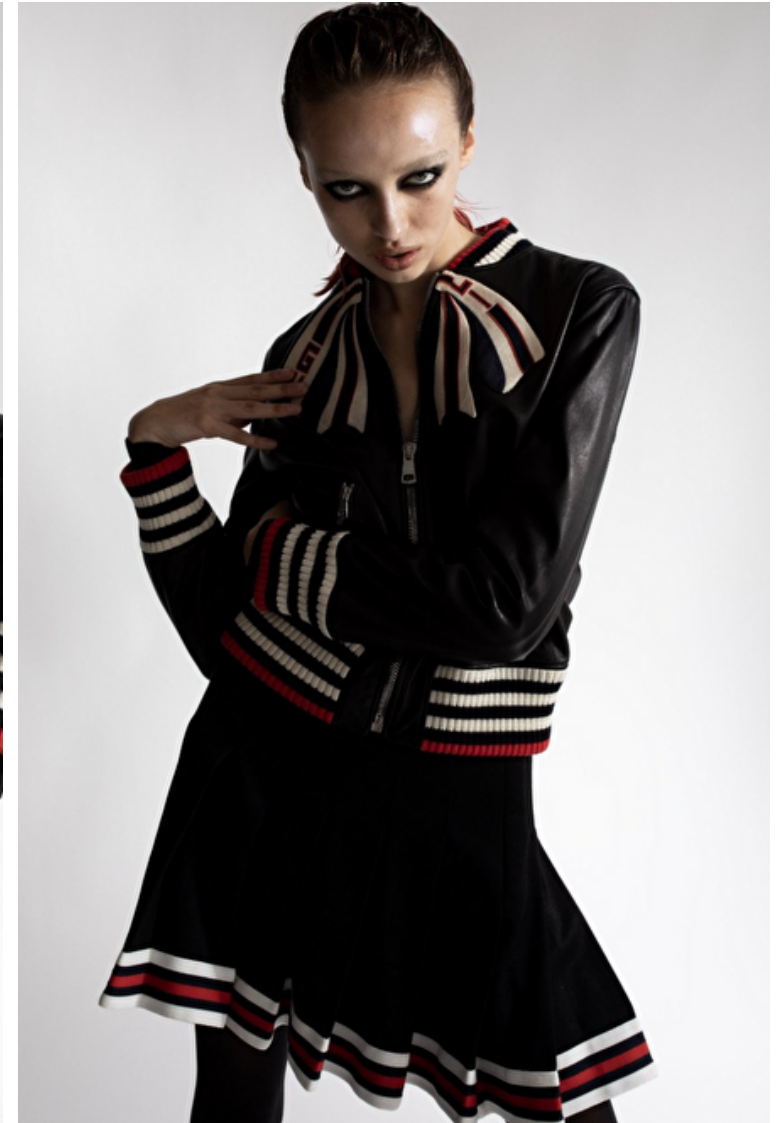

Height 175cm / 5' 9.0"

Bust 76cm / 30"

Waist 62cm / 24.5"

Hips 85cm / 33.5"

Shoes EU/US/UK 40 / 9 / 7

Eyes Green

Hair Dark brown

Select