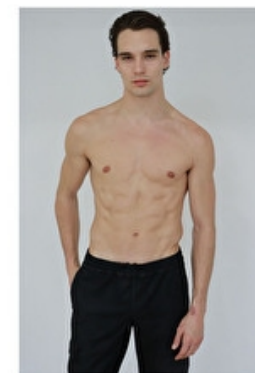

MASON MCKENRICK

Height 190cm / 6' 3.0"

Chest 95cm / 37.5"

Waist 81cm / 32"

Hips 86cm / 34"

Shoes EU/US/UK 45 / 12 / 10.5

Eyes Brown

Hair Brown

Suit size 50cm / 40"

MASON MCKENRICK

Height 190cm / 6' 3.0"

Chest 95cm / 37.5"

Waist 81cm / 32"

Hips 86cm / 34"

Shoes EU/US/UK 45 / 12 / 10.5

Eyes Brown

Hair Brown

Suit size 50cm / 40"

Select
MODEL MANAGEMENT

MASON MCKENRICK

HEIGHT 190CM BUST 95CM WAIST 81CM HIPS 86CM EYES BROWN HAIR BROWN

182 RUE DE RIVOLI, 75001, PARIS
TEL: + 33 (0) 1 40 20 15 15