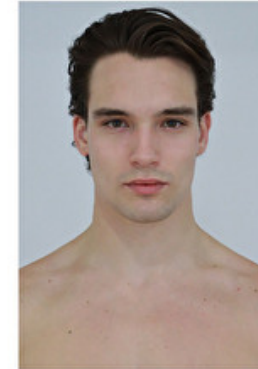

Select

MODEL MANAGEMENT

MASON MCKENRICK

HEIGHT 190CM BUST 95CM WAIST 81CM HIPS 86CM EYES BROWN HAIR BROWN

182 RUE DE RIVOLI, 75001, PARIS
TEL: + 33 (0) 1 40 20 15 15