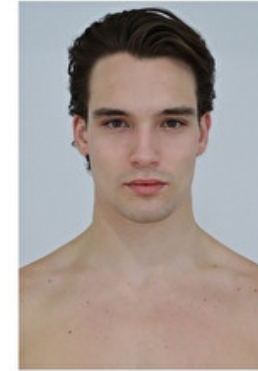

MODEL MANAGEMENT

182 Rue de Rivoli, Paris, 75001, Ile-de-France, France

Phone: +33 (0) 1 40 20 15 15 Email: info.paris@selectmodel.com Website: <https://selectmodel.com/>

MASON MCKENRICK

Height 190cm / 6' 3.0"

Chest 95cm / 37.5"

Waist 81cm / 32"

Hips 86cm / 34"

Shoes EU/US/UK 45 / 12 / 10.5

Eyes Brown

Hair Brown

Suit size 50cm / 40"

Select

MODEL MANAGEMENT

MASON MCKENRICK

HEIGHT 190CM BUST 95CM WAIST 81CM HIPS 86CM EYES BROWN HAIR BROWN

182 RUE DE RIVOLI, 75001, PARIS
TEL: + 33 (0) 1 40 20 15 15