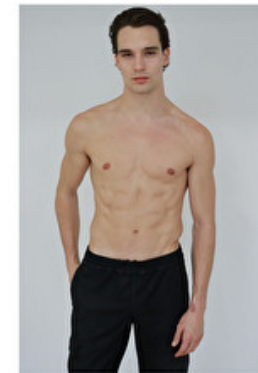

Select

MODEL MANAGEMENT

MASON MCKENRICK

HEIGHT 190CM BUST 95CM WAIST 81CM HIPS 86CM EYES BROWN HAIR BROWN

182 RUE DE RIVOLI, 75001, PARIS
TEL: + 33 (0) 1 40 20 15 15