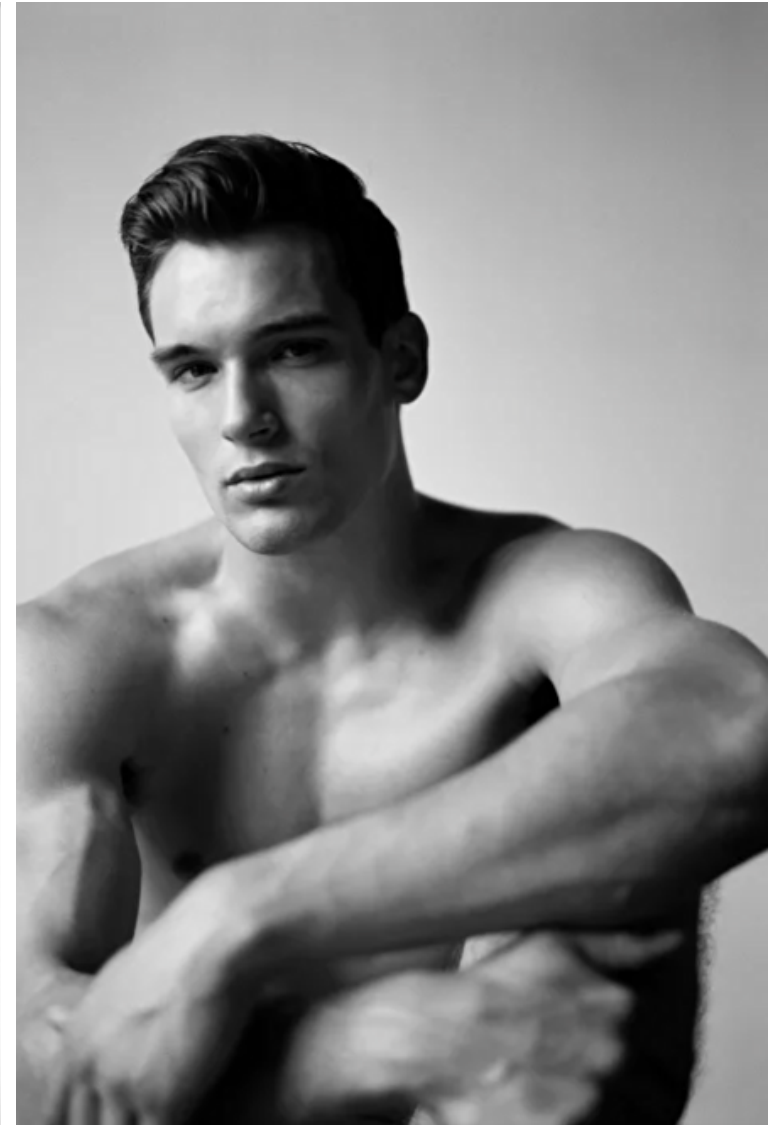

Chest 95cm / 37.5"

Waist 81cm / 32"

Hips 86cm / 34"

Shoes EU/US/UK 45 / 12 / 10.5

Eyes Brown

Hair Brown

Suit size 50cm / 40"

Select