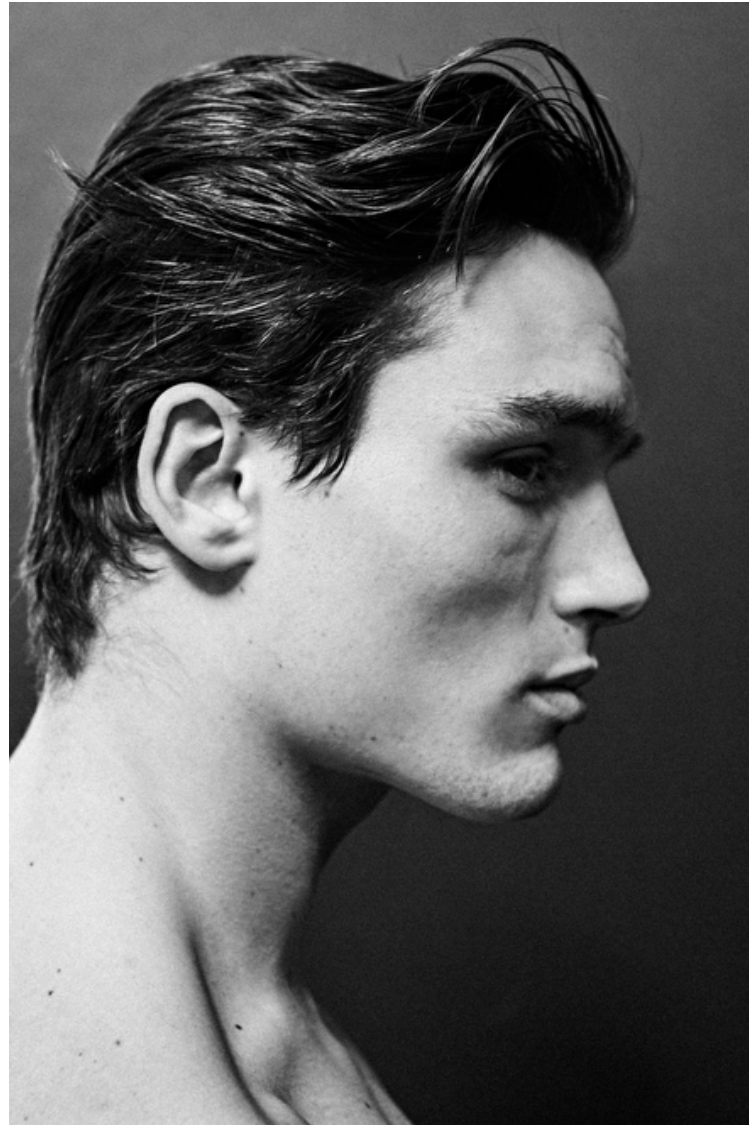

Select

MODEL MANAGEMENT

182 Rue de Rivoli, Paris, 75001, Île-de-France, France

Phone: +33 (0) 1 40 20 15 15 Email: info.paris@selectmodel.com Website: <https://selectmodel.com/>

MASON MCKENRICK

Height 190cm / 6' 3.0"

Chest 95cm / 37.5"

Waist 81cm / 32"

Hips 86cm / 34"

Shoes EU/US/UK 45 / 12 / 10.5

Eyes Brown

Hair Brown

Suit size 50cm / 40"