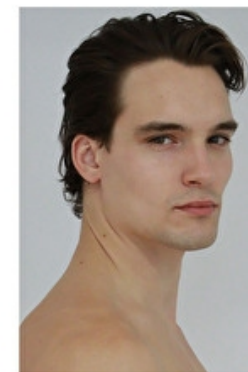

Select
MODEL MANAGEMENT