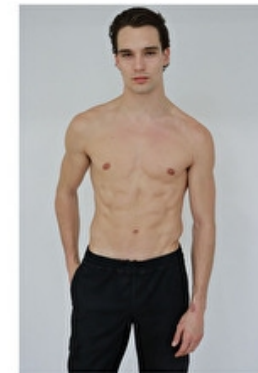

MODEL MANAGEMENT

182 Rue de Rivoli, Paris, 75001, Ile-de-France, France

Phone: +33 (0) 1 40 20 15 15 Email: info.paris@selectmodel.com Website: <https://selectmodel.com/>

MASON MCKENRICK

Height 190cm / 6' 3.0"

Chest 95cm / 37.5"

Waist 81cm / 32"

Hips 86cm / 34"

Shoes EU/US/UK 45 / 12 / 10.5

Eyes Brown

Hair Brown

Suit size 50cm / 40"

Select

MODEL MANAGEMENT

MASON MCKENRICK

HEIGHT 190CM BUST 95CM WAIST 81CM HIPS 86CM EYES BROWN HAIR BROWN

182 RUE DE RIVOLI, 75001, PARIS
TEL: + 33 (0) 1 40 20 15 15