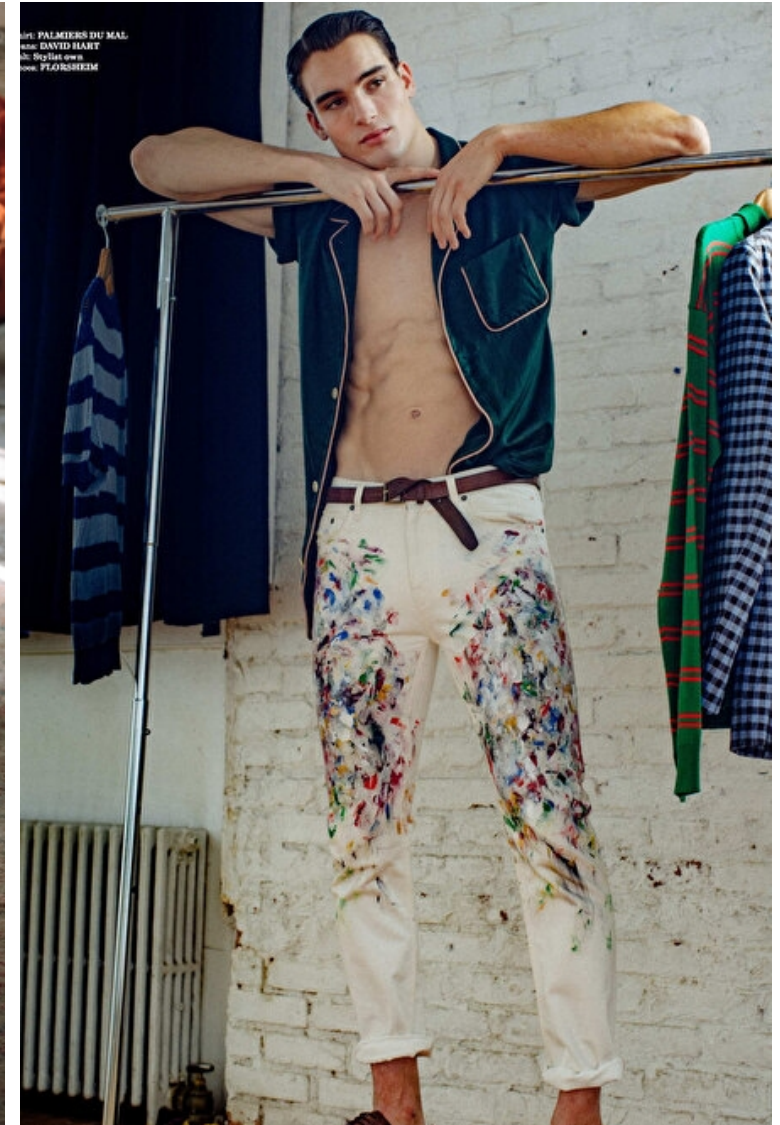

Chest 95cm / 37.5"

Waist 81cm / 32"

Hips 86cm / 34"

Shoes EU/US/UK 45 / 12 / 10.5

Eyes Brown

Hair Brown

Suit size 50cm / 40"

Select