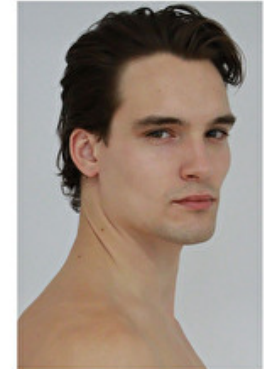

Select

MODEL MANAGEMENT

MASON MCKENRICK

HEIGHT 190CM BUST 95CM WAIST 81CM HIPS 86CM EYES BROWN HAIR BROWN

182 RUE DE RIVOLI, 75001, PARIS
TEL: + 33 (0) 1 40 20 15 15