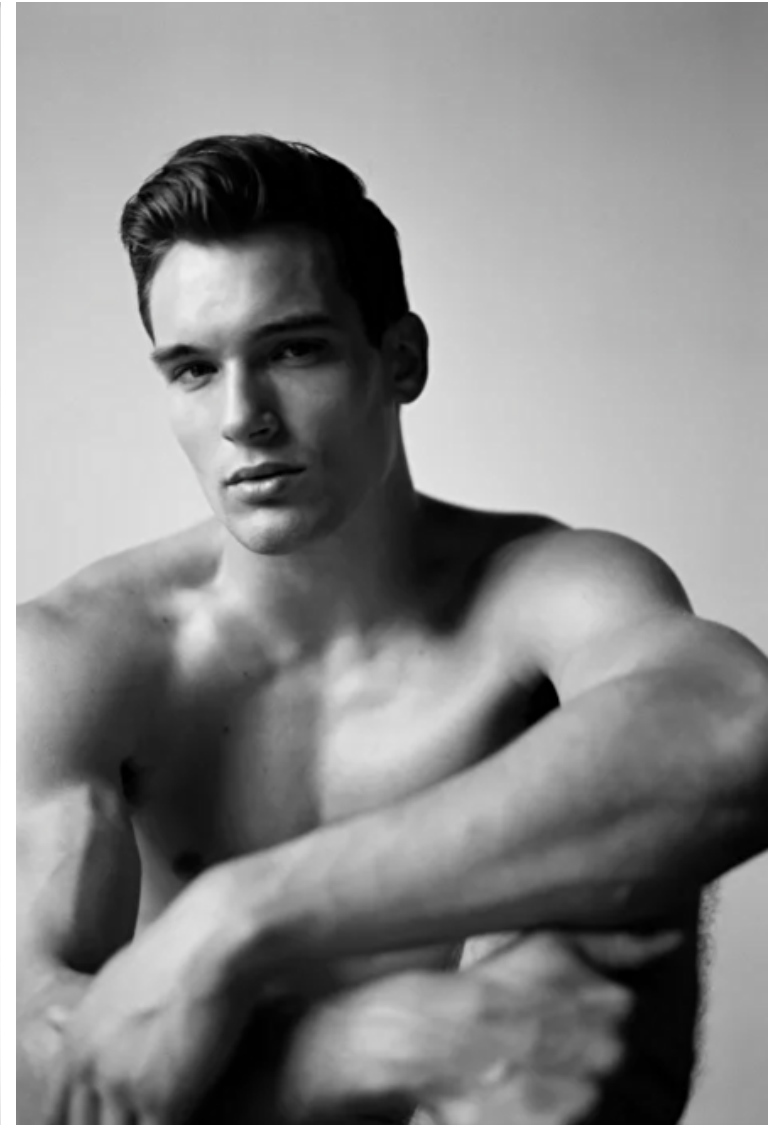

Height 190cm / 6' 3.0"

Chest 95cm / 37.5"

Waist 81cm / 32"

Hips 86cm / 34"

Shoes EU/US/UK 45 / 12 / 10.5

Eyes Brown

Hair Brown

Suit size 50cm / 40"