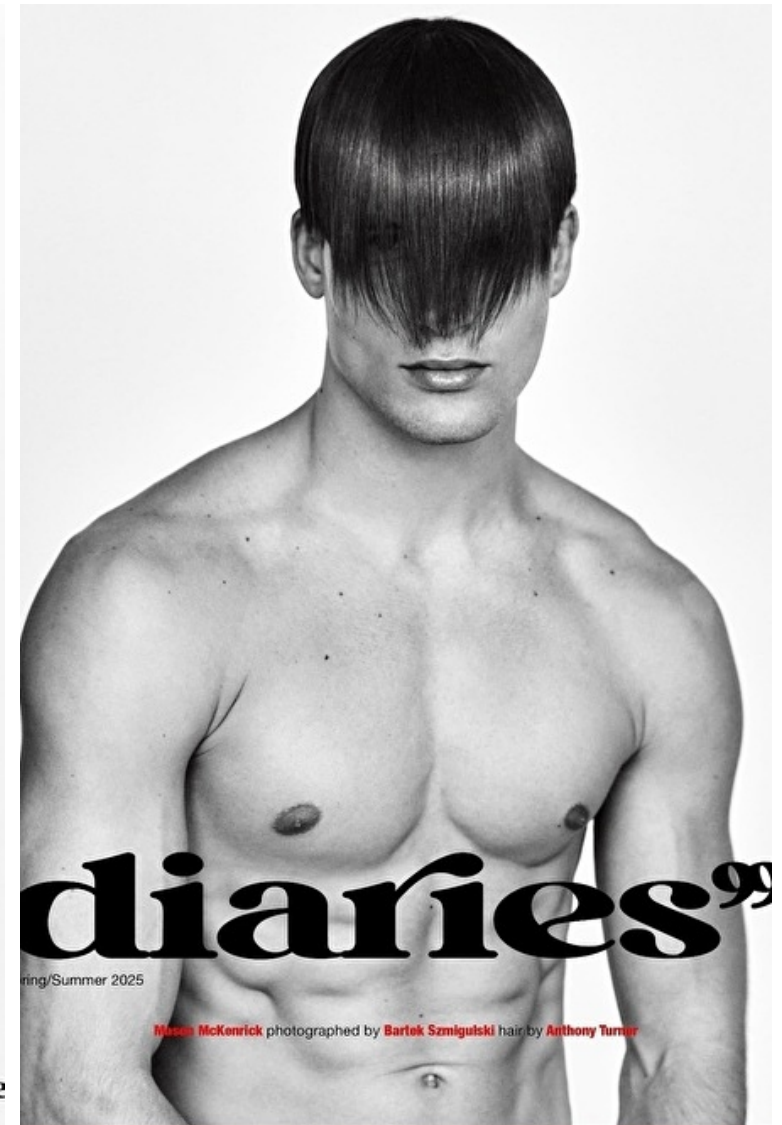

Chest 95cm / 37.5"

Waist 81cm / 32"

Hips 86cm / 34"

Shoes EU/US/UK 45 / 12 / 10.5

Eyes Brown

Hair Brown

Suit size 50cm / 40"

Select