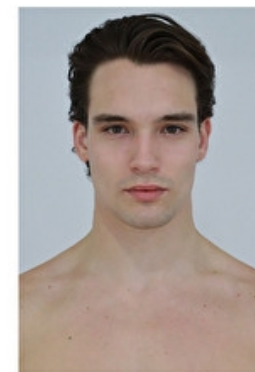

MASON MCKENRICK

Height 190cm / 6' 3.0"

Chest 95cm / 37.5"

Waist 81cm / 32"

Hips 86cm / 34"

Shoes EU/US/UK 45 / 12 / 10.5

Eyes Brown

Hair Brown

Suit size 50cm / 40"

MASON MCKENRICK

Height 190cm / 6' 3.0"

Chest 95cm / 37.5"

Waist 81cm / 32"

Hips 86cm / 34"

Shoes EU/US/UK 45 / 12 / 10.5

Eyes Brown

Hair Brown

Suit size 50cm / 40"

Select
MODEL MANAGEMENT

MASON MCKENRICK

HEIGHT 190CM BUST 95CM WAIST 81CM HIPS 86CM EYES BROWN HAIR BROWN

182 RUE DE RIVOLI, 75001, PARIS
TEL: + 33 (0) 1 40 20 15 15