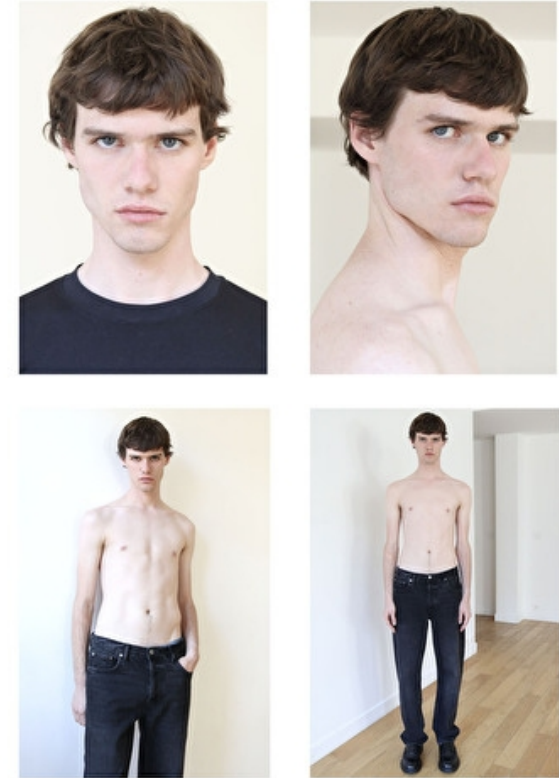

MATEO FLOSSDORF

Height 186cm / 6' 1.0"

Chest 82cm / 32.5"

Waist 69cm / 27"

Hips 90cm / 35.5"

Shoes EU/US/UK 43 / 10.5 / 9

Eyes Blue

Hair Light brown

Height 186cm / 6' 1.0"

Chest 82cm / 32.5"

Waist 69cm / 27"

Hips 90cm / 35.5"

Shoes EU/US/UK 43 / 10.5 / 9

Eyes Blue

Hair Light brown

Suit size 48cm / 38"

Select

MODEL MANAGEMENT

MATEO FLOSSDORF

HEIGHT 186CM BUST 82CM WAIST 69CM HIPS 90CM EYES BLUE HAIR BROWN

182 RUE DE RIVOLI 75001, PARIS
TEL : +33 (0) 1 40 20 15 15