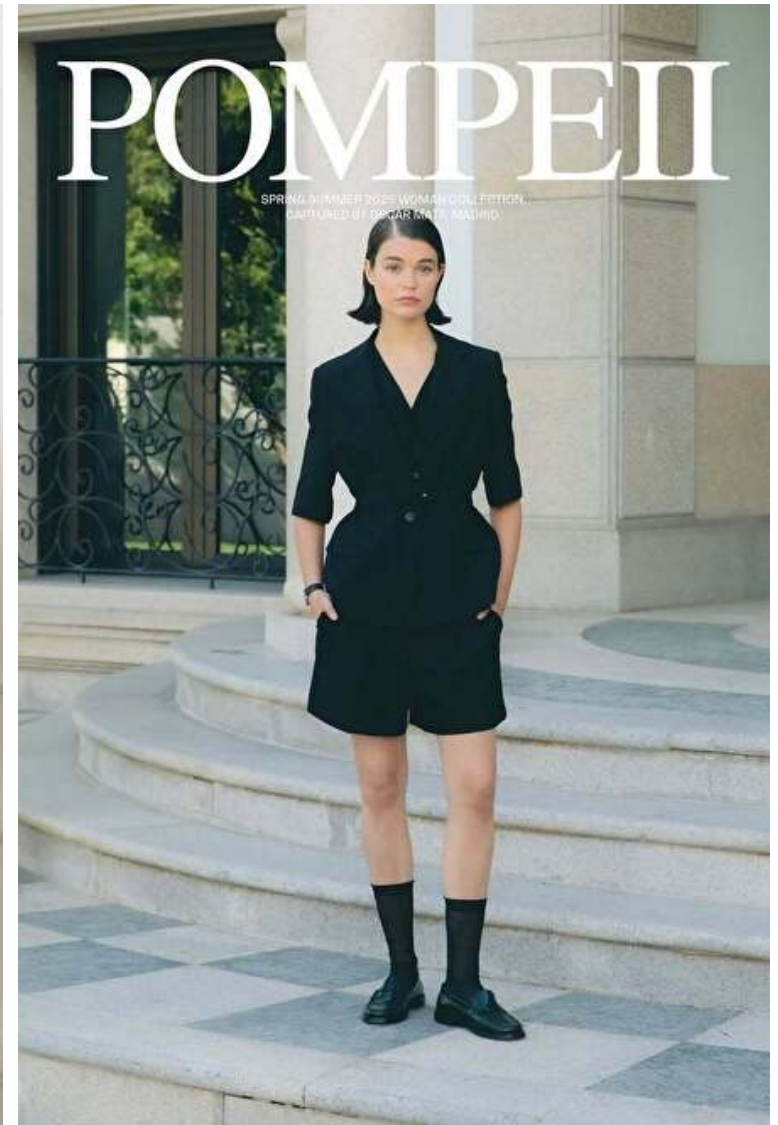

Matilda Roth

Height 174cm / 5' 8.5"

Bust 82cm / 32.5"

Waist 60cm / 23.5"

Hips 89cm / 35"

Shoes EU/US/UK 38.5 / 7.5 / 5

Eyes Blue

Hair Brown

Bust 82cm / 32.5"

Waist 60cm / 23.5"

Hips 89cm / 35"

Shoes EU/US/UK 38.5 / 7.5 / 5

Eyes Blue

Hair Brown

Select

MODEL MANAGEMENT