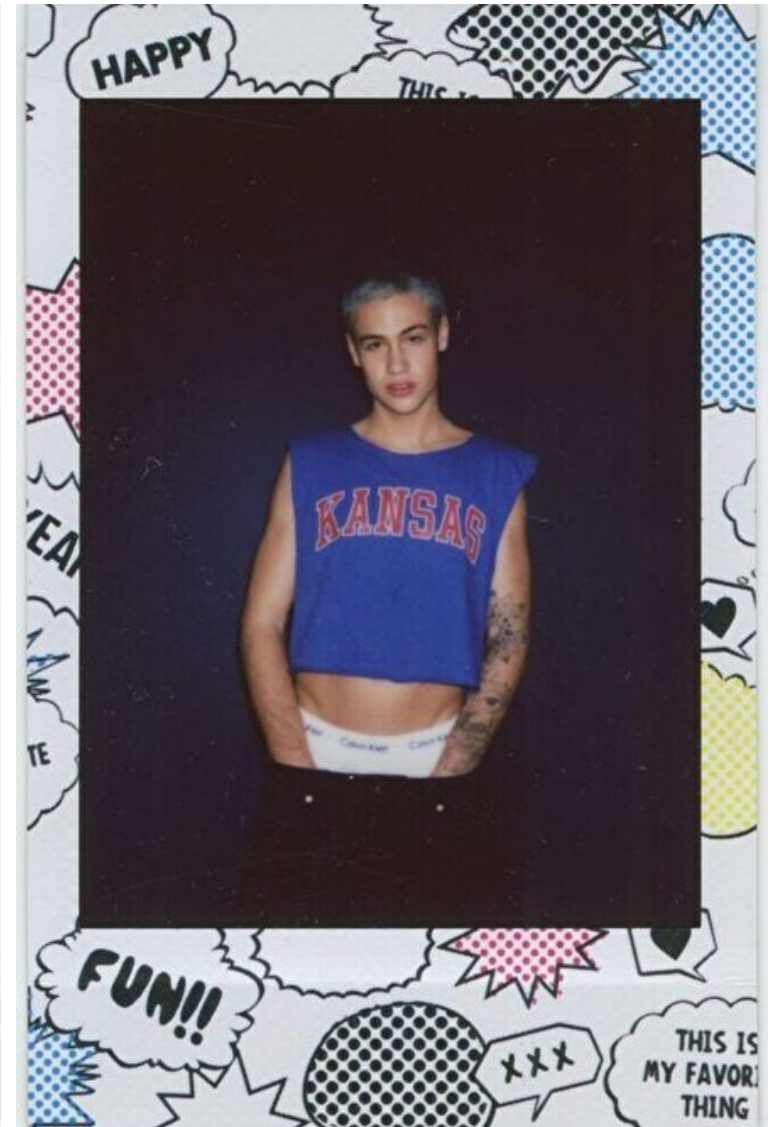

MATTEO SINET

Height 180cm / 5' 11.0"

Chest 88cm / 34.5"

Waist 75cm / 29.5"

Hips 87cm / 34.5"

Shoes EU/US/UK 43 / 10.5 / 9

Eyes Blue green

Hair Platinum blond

Suit size 48cm / 38"