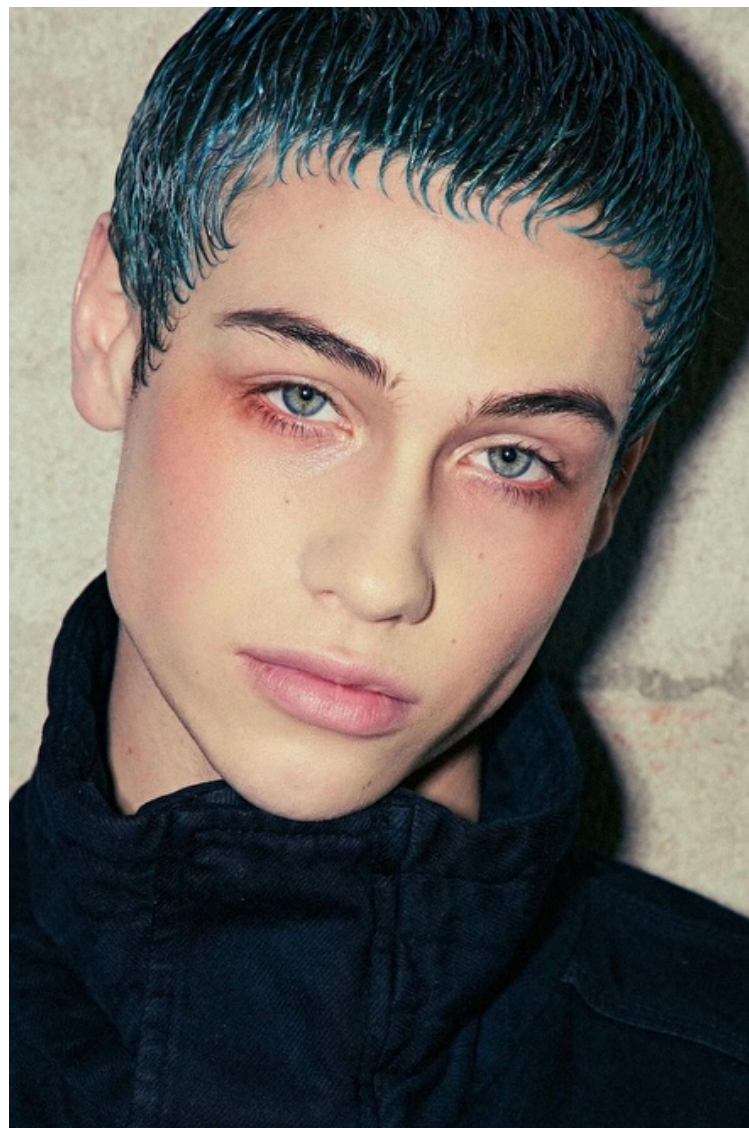

Height 180cm / 5' 11.0"

Chest 88cm / 34.5"

Waist 75cm / 29.5"

Hips 87cm / 34.5"

Shoes EU/US/UK 43 / 10.5 / 9

Eyes Blue green

Hair Platinum blond

Suit size 48cm / 38"