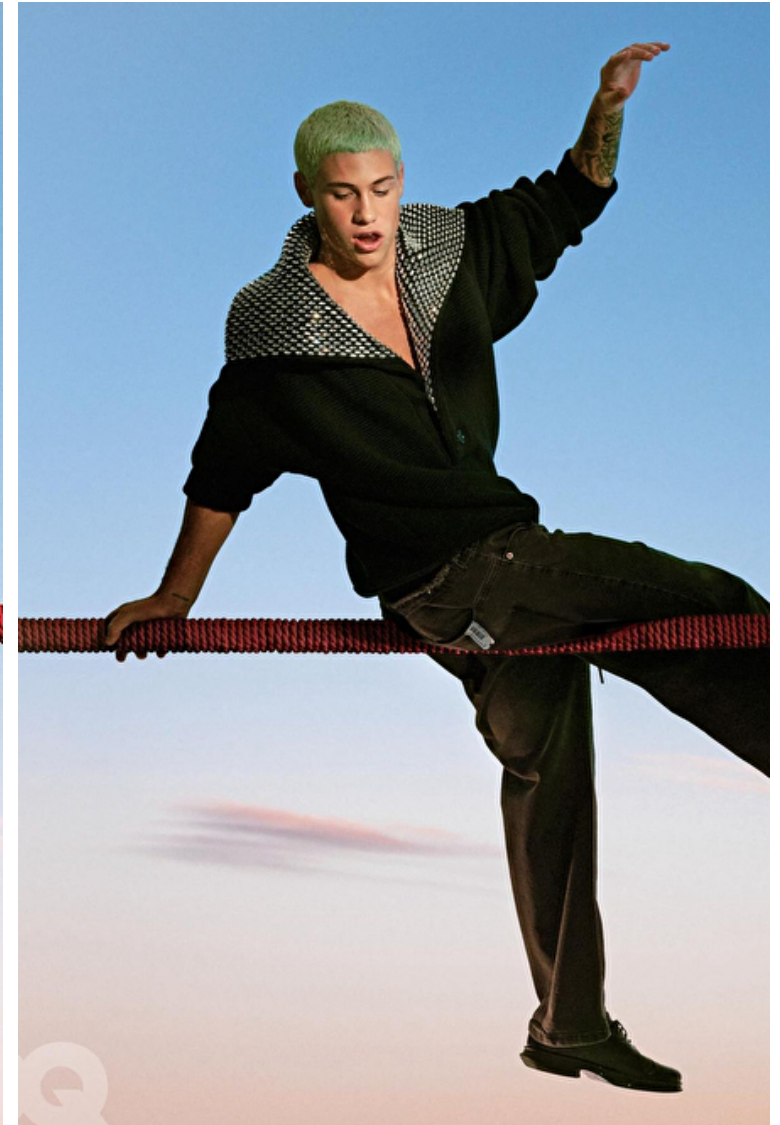

Height 180cm / 5' 11.0"

Chest 88cm / 34.5"

Waist 75cm / 29.5"

Hips 87cm / 34.5"

Shoes EU/US/UK 43 / 10.5 / 9

Eyes Blue green

Hair Platinum blond

Suit size 48cm / 38"