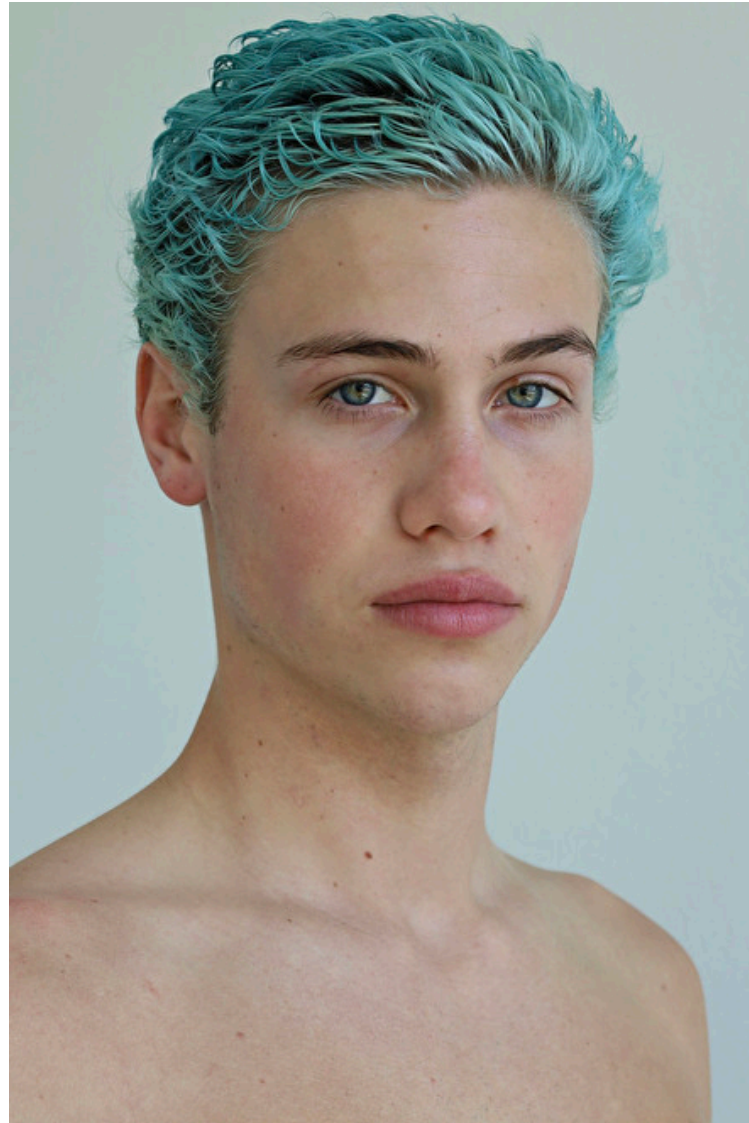

MATTEO SINET

Height 180cm / 5' 11.0"

Chest 88cm / 34.5"

Waist 75cm / 29.5"

Hips 87cm / 34.5"

Shoes EU/US/UK 43 / 10.5 / 9

Eyes Blue green

Hair Platinum blond

Suit size 48cm / 38"