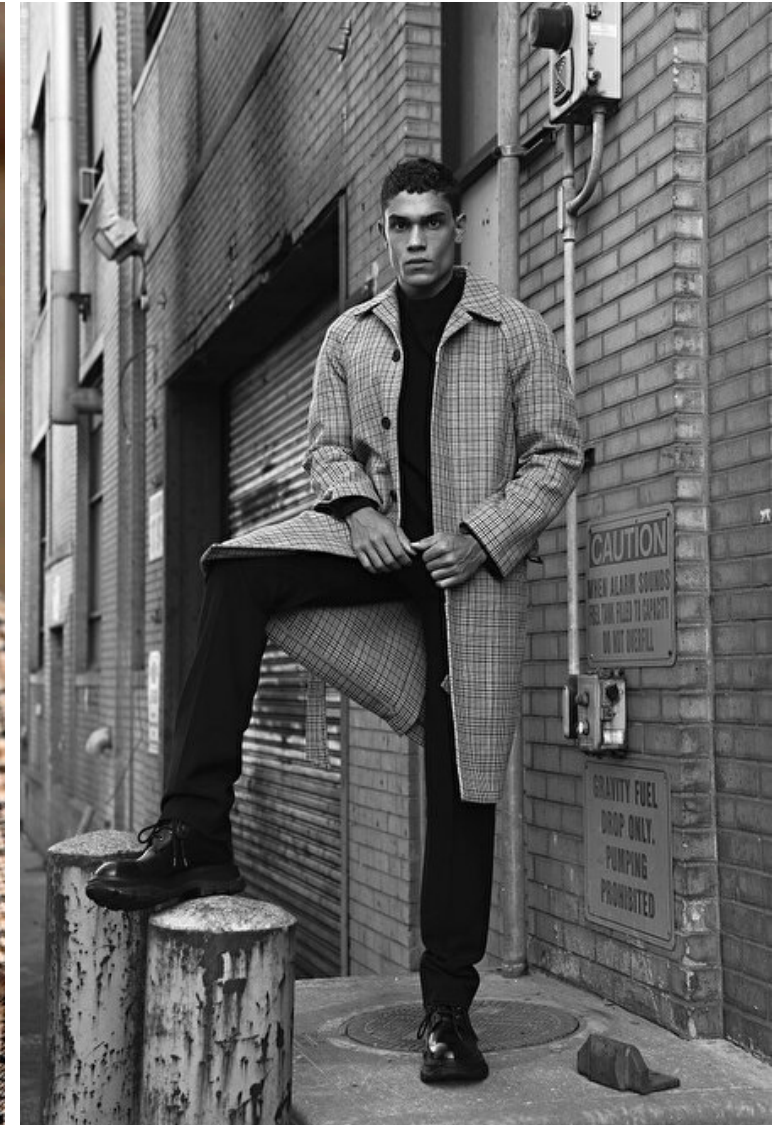

Chest 99cm / 39"

Waist 76cm / 30"

Hips 86cm / 34"

Shoes EU/US/UK 44 / 11 / 9.5

Eyes Brown

Hair Brown

Suit size 50cm / 40"

Select