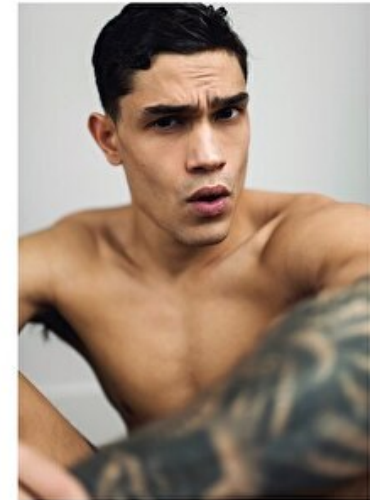

Height 184cm / 6' 0.5"

Chest 99cm / 39"

Waist 76cm / 30"

Hips 86cm / 34"

Shoes EU/US/UK 44 / 11 / 9.5

Eyes Brown

Hair Brown

Suit size 50cm / 40"

Chest 99cm / 39"

Waist 76cm / 30"

Hips 86cm / 34"

Shoes EU/US/UK 44 / 11 / 9.5

Eyes Brown

Hair Brown

Suit size 50cm / 40"

Select

MODEL MANAGEMENT

182 Rue de Rivoli, Paris, 75001, Ile-de-France, France

Phone: +33 (0) 1 40 20 15 15 Email: info.paris@selectmodel.com Website: <https://selectmodel.com/>

MATTHEW LAUREANO

Height 184cm / 6' 0.5"