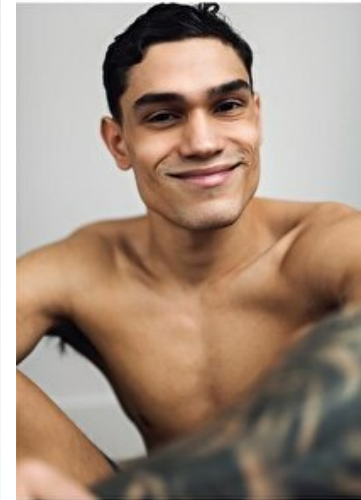

Height 184cm / 6' 0.5"

Chest 99cm / 39"

Waist 76cm / 30"

Hips 86cm / 34"

Shoes EU/US/UK 44 / 11 / 9.5

Eyes Brown

Hair Brown

Suit size 50cm / 40"

Chest 99cm / 39"

Waist 76cm / 30"

Hips 86cm / 34"

Shoes EU/US/UK 44 / 11 / 9.5

Eyes Brown

Hair Brown

Suit size 50cm / 40"

Select