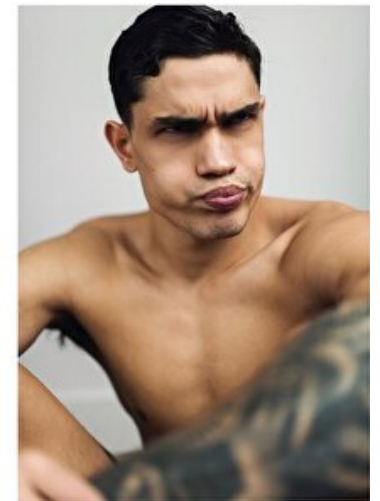

Chest 99cm / 39"

Waist 76cm / 30"

Hips 86cm / 34"

Shoes EU/US/UK 44 / 11 / 9.5

Eyes Brown

Hair Brown

Suit size 50cm / 40"

Select