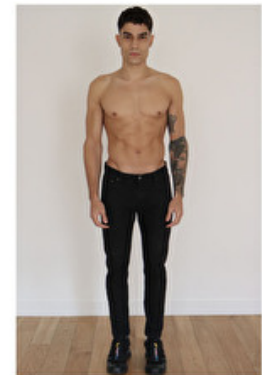

Chest 99cm / 39"

Waist 76cm / 30"

Hips 86cm / 34"

Shoes EU/US/UK 44 / 11 / 9.5

Eyes Brown

Hair Brown

Suit size 50cm / 40"

Select

MODEL MANAGEMENT

MATTHEW LAUREANO

HEIGHT 184CM BUST 99CM WAIST 76CM HIPS 86CM EYES BROWN HAIR BROWN

182 RUE DE RIVOLI, 75001, PARIS
TEL: + 33 (0) 1 40 20 15 15